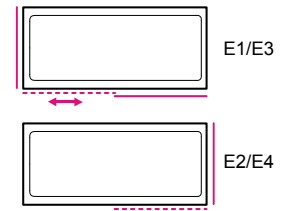

Shower wall for bath Forma 17, Modul 17

Height: 155 cm

Minimum installation height: 225 cm

Shower wall is produced from 6 mm transparent (T1) or toned grey (T2) safety glass and aluminium profiles. The shower wall consists of immovable side/front glass wall and closing sliding glass door. The layout of the shower wall is defined by the bath front panels.

Corner (PrA) T1: 697.- T2: 787.-
Corner (PrG) T1: 747.- T2: 837.-

Niche (PrA) T1: 545.- T2: 620.-
Niche (PrG) T1: 575.- T2: 650.-

Glass options / prices:

T1
Transp.
safety glass
6 mm

T2
Toned grey
safety glass
6 mm

Opening schemes (corner):