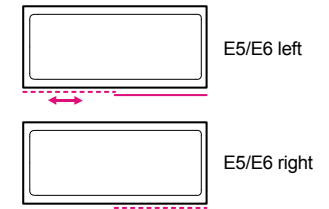

Opening schemes (niche):