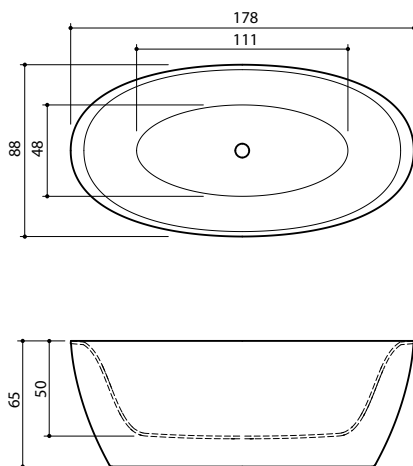

Senzo

Dimensions: 178 x 88 x 65 cm

Water capacity: 280 l

Weight (neto): 107 kg

Senzo - a designer serie bathtub with gentle oval form symbolizing eternity and femininity

The bath and its front panel made from Xonyx™ massive stone are combined as one form without visible seams. Drain plug with up- and down function of opening-closing is covered with the same Xonyx™ finishing as the bath. Bath is provided with a overflow opening. Massive bathtub is installed on a strong frame with height adjustable legs.

Bath is offered in white finishing only.

XONYX™

BALTECO
DESIGN

PS.

- This bath can be ordered only in white finishing.
- Complementary wash basin is recommended, see page 26.

Wash Basin Milo