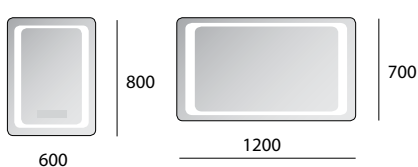

CABINET FINISHING OPTIONS:

PVC foiled finishing:

Lacquered painted finishing:

ACCESSORIES:

Cabinet interior lighting unit (USB rechargeable)

Wooden space organiser 80 cm - 120 cm

MIRRORS

New!

VE-serie

- Backlit LED lighting
- Infrared sensor with dimmer option
- Mirror thickness of 5 mm
- Safety PVC film backing
- Defogger function with red light on/off switch 220V (IP44)

AQ-serie

- Backlit LED lighting
- Infrared sensor with dimmer option (not available on AQ120)
- Digital clock with white numbers (only for AQ60)
- Mirror thickness of 5 mm
- Safety PVC film backing
- Defogger function with red light on/off switch 220V (IP44)
- Rounded corners

LY-serie

- Backlit LED lighting
- Infrared sensor with dimmer option
- Mirror thickness of 5 mm
- Backlit 3x magnifying backlit mirror
- Safety PVC film backing
- Defogger function with red light on/off switch 220V (IP44)
- Rounded Corners

AQ60

AQ120