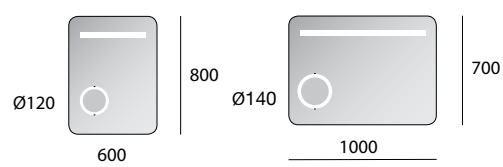

CABINET FINISHING OPTIONS:

PVC foiled finishing:

Lacquered painted finishing:

ACCESSORIES:

Cabinet interior lighting unit (USB rechargeable)

Wooden space organiser 80 cm - 120 cm

MIRRORS

New!

VE-serie

- Backlit LED lighting
- Infrared sensor with dimmer option
- Mirror thickness of 5 mm
- Safety PVC film backing
- Defogger function with red light on/off switch 220V (IP44)

AQ-serie

- Backlit LED lighting
- Infrared sensor with dimmer option (not available on AQ120)
- Digital clock with white numbers (only for AQ60)
- Mirror thickness of 5 mm
- Safety PVC film backing
- Defogger function with red light on/off switch 220V (IP44)
- Rounded corners

LY-serie

- Backlit LED lighting
- Infrared sensor with dimmer option
- Mirror thickness of 5 mm
- Backlit 3x magnifying backlit mirror
- Safety PVC film backing
- Defogger function with red light on/off switch 220V (IP44)
- Rounded Corners

LY60

LY100