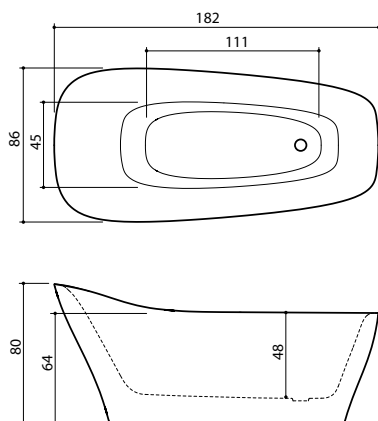

**BALTECO
DESIGN**

PS. • This bath can be ordered only in white finishing.