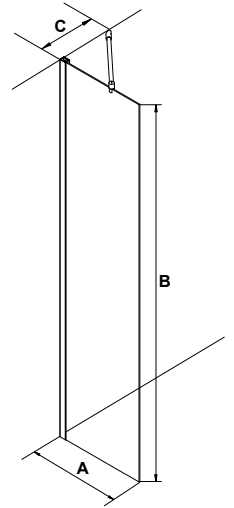

LINE

Line fixed shower wall is made of 6 mm transparent safety glass (T1) and aluminium profile. Aluminum profile is provided with anodized metallic (PrA) or glanz metallic (PrG) finishing.

Line includes:

- profile (1 pcs)
- glass wall (1 pcs)
- wall support (1 pcs)
- floor U-profile (1 pcs)

Product	Code	A	B	C	Price
Line 35	FSS2_35	350 mm	1900 mm	330 mm	
Line 45	FSS2_45	450 mm	1900 mm	330 mm	
Line 55	FSS2_55	550 mm	1900 mm	330 mm	
Line 65	FSS2_65	650 mm	1900 mm	330 mm	

Prices are given for transparent glass (T1) and anodized aluminium profile (PrA).
Price addition for:

- Glanz profile (PrG):

HIGH-LINE

High-Line fixed shower wall is made of 6 mm transparent safety glass (T1) and aluminium profile. Aluminum profile is provided with anodized metallic (PrA) or glanz metallic (PrG) finishing.

High-Line includes:

- profile (1 pcs)
- glass wall (1 pcs)
- wall support (1 pcs)
- floor U-profile (1 pcs)

Product	Code	A	B	C	Price
High-Line 55	FSS3_55	550 mm	2250 mm	330 mm	
High-Line 65	FSS3_65	650 mm	2250 mm	330 mm	