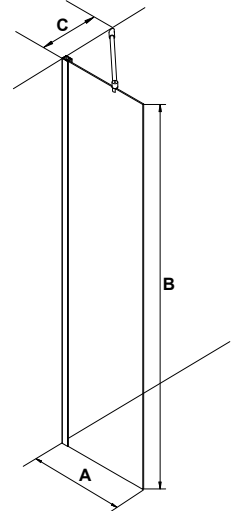

LINE

Line fixed shower wall is made of 6 mm transparent safety glass (T1) and aluminium profile. Aluminum profile is provided with anodized metallic (PrA) or glanz metallic (PrG) finishing.

Line includes:

- profile (1 pcs)
- glass wall (1 pcs)
- wall support (1 pcs)
- floor U-profile (1 pcs)

Product	Code	A	B	C	Price
Line 35	FSS2_35	350 mm	1900 mm	330 mm	
Line 45	FSS2_45	450 mm	1900 mm	330 mm	
Line 55	FSS2_55	550 mm	1900 mm	330 mm	
Line 65	FSS2_65	650 mm	1900 mm	330 mm	

Prices are given for transparent glass (T1) and anodized aluminium profile (PrA).
Price addition for:

- Glanz profile (PrG):

HIGH-LINE

High-Line fixed shower wall is made of 6 mm transparent safety glass (T1) and aluminium profile. Aluminum profile is provided with anodized metallic (PrA) or glanz metallic (PrG) finishing.

High-Line includes:

- profile (1 pcs)
- glass wall (1 pcs)
- wall support (1 pcs)
- floor U-profile (1 pcs)

Product	Code	A	B	C	Price
High-Line 55	FSS3_55	550 mm	2250 mm	330 mm	
High-Line 65	FSS3_65	650 mm	2250 mm	330 mm	