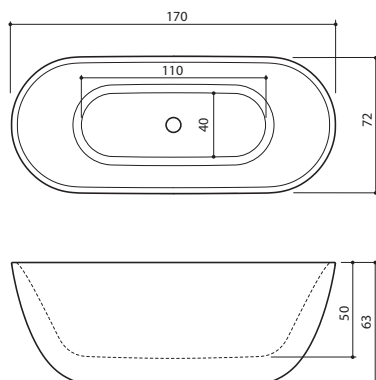

Halo

New!

Dimensions: 170 x 72 x 63 cm

Water capacity: 250 l

Weight (netto): 110 kg

The bath and its front panel made from Xonyx™ massive stone are combined as one form without visible seams. Drain plug with up- and down function of opening-closing is covered with the same Xonyx™ finishing as the bath. Bath is provided with a overflow opening. Massive bathtub is installed on a strong frame with height adjustable legs.