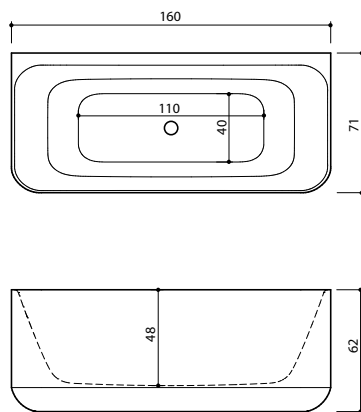

PS.

- As standard this bath is offered in white finish. Black and red colored panels are optional.
- Please request if any other color (according to RAL color system) is needed.

Front panel colour options: