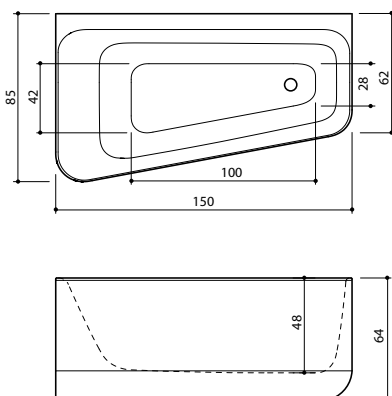

PS.

- This bath is offered only as right hand bath.
- As standard this bath is offered in white finish. Black and red colored panels are optional.
- Please request if any other color (according to RAL color system) is needed.

Front panel colour options: