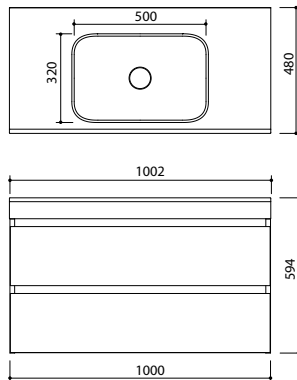

INTEGRA 120

Dimensions: 120 x 59 x 48 cm
 Dimensions: 120 x 34 x 48 cm

INTEGRA 100

Dimensions: 100 x 59 x 48 cm
 Dimensions: 100 x 34 x 48 cm

INTEGRA 80

Dimensions: 80 x 59 x 48 cm
 Dimensions: 80 x 34 x 48 cm

Cabinet interior lighting unit (USB rechargeable)
 Wooden space organiser 80 cm - 120 cm

PS. See mirrors on page 107.