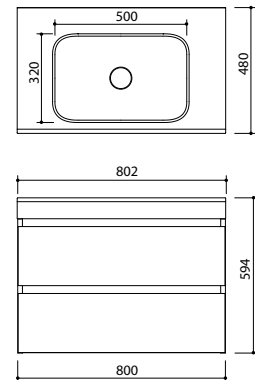

INTEGRA 120

Dimensions: 120 x 59 x 48 cm
 Dimensions: 120 x 34 x 48 cm

INTEGRA 100

Dimensions: 100 x 59 x 48 cm
 Dimensions: 100 x 34 x 48 cm

INTEGRA 80

Dimensions: 80 x 59 x 48 cm
 Dimensions: 80 x 34 x 48 cm

Cabinet interior lighting unit (USB rechargeable)
 Wooden space organiser 80 cm - 120 cm

PS. See mirrors on page 107.