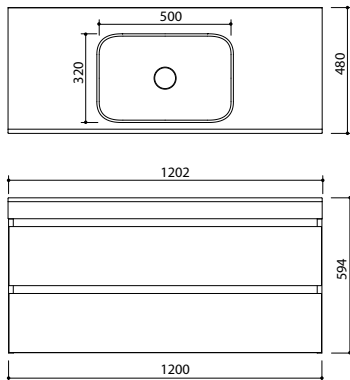

INTEGRA 120

Dimensions: 120 x 59 x 48 cm
 Dimensions: 120 x 34 x 48 cm

INTEGRA 100

Dimensions: 100 x 59 x 48 cm
 Dimensions: 100 x 34 x 48 cm

INTEGRA 80

Dimensions: 80 x 59 x 48 cm
 Dimensions: 80 x 34 x 48 cm

Cabinet interior lighting unit (USB rechargeable)
 Wooden space organiser 80 cm - 120 cm

PS. See mirrors on page 107.