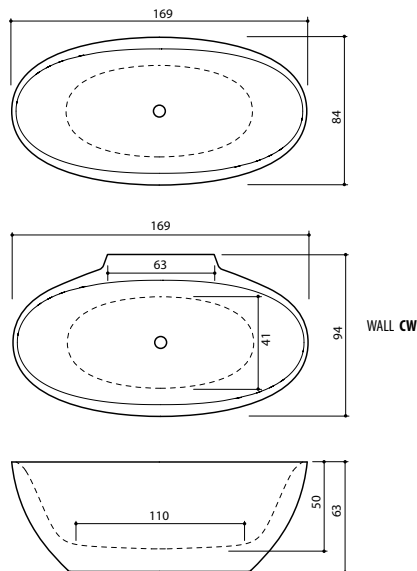

Flo

Dimensions: 169 x 84/94 x 63 cm

Water capacity: 240 l

Weight (netto): 94/95 kg

Flo - a freestanding bath with romantic soft lines and uncompromised inner comfort

The bath and its front panel made from Xonyx™ massive stone are combined as one form without visible seams. Drain plug with up- and down function of opening-closing is covered with the same Xonyx™ finishing as the bath. Bath is provided with a overflow opening. Massive bathtub is installed on a strong frame with height adjustable legs.

Additional decorative hiding panels are available for Flo CW.

XONYX™

Bath mixer:

Damixa Rowan
396.-

PS. • This bath can be ordered only in white finishing.
• Complementary wash basin is recommended, see page 26.