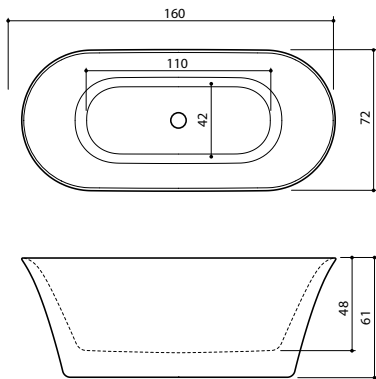

Front panel colour options:

White
(by default)

Black
RAL 9011

RAL
(special color)

PS.

- As standard this bath is offered in white finish.
- Please request if any other color (according to RAL color system) is needed.