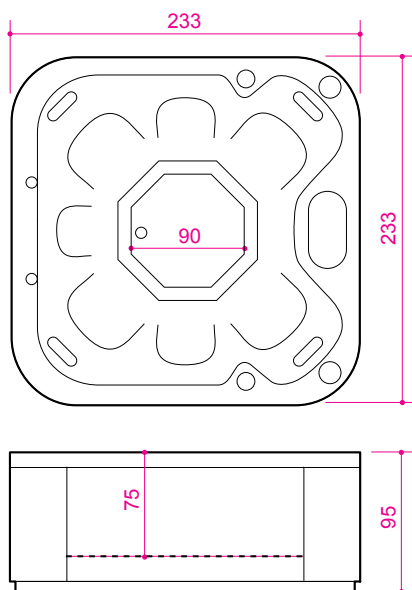

Atlantis

In- and outdoor minipool

Dimensions: 233 x 233 x 95 cm

Net weight: 385 kg

Weight with water: 1935 kg

Water capacity: 1550 l

Floor load: 360 kg/m²

Seats	7
In lay seats	0
Hydromassage jets	52
Ozone jet	1
Pillows	4