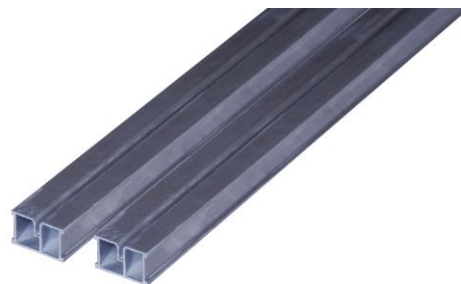

ALUMINUM SUPPORT BEAMS 24 x 39mm

Dimensions:

24 x 39 x 4000mm

11,45 €/m sis. Alv 24%

TIMOTEK.EE

Edullisemmin Eestistä ja
Euroopasta