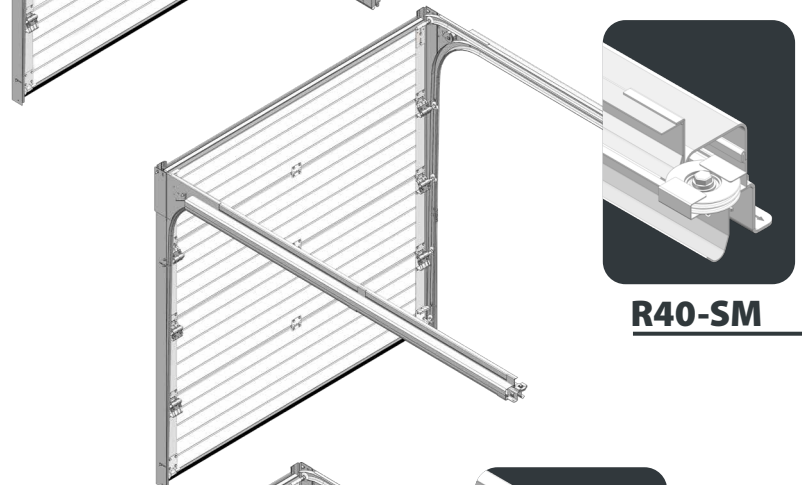

Hardware type R40

R40 sectional doors are customer and installer-friendly, requiring minimal headroom and side room. They are a perfect choice for both new-build and renovated houses.

Tension spring system can be fitted on the side, top or under the tracks. 4 spring system ensures safe and reliable operation.

Ball bearing rollers. Nylon coated rollers guarantee longer service and quiet operation.

Finger protection. Anti-pinching panels guarantee safe operation.

Side brackets with an adjustable roller carrier ensure the most efficient performance.

A convenient internal handle is located at the bottom corner and is very useful in case of manual operation.

Optional electric operator for your additional convenience.

R40-SM