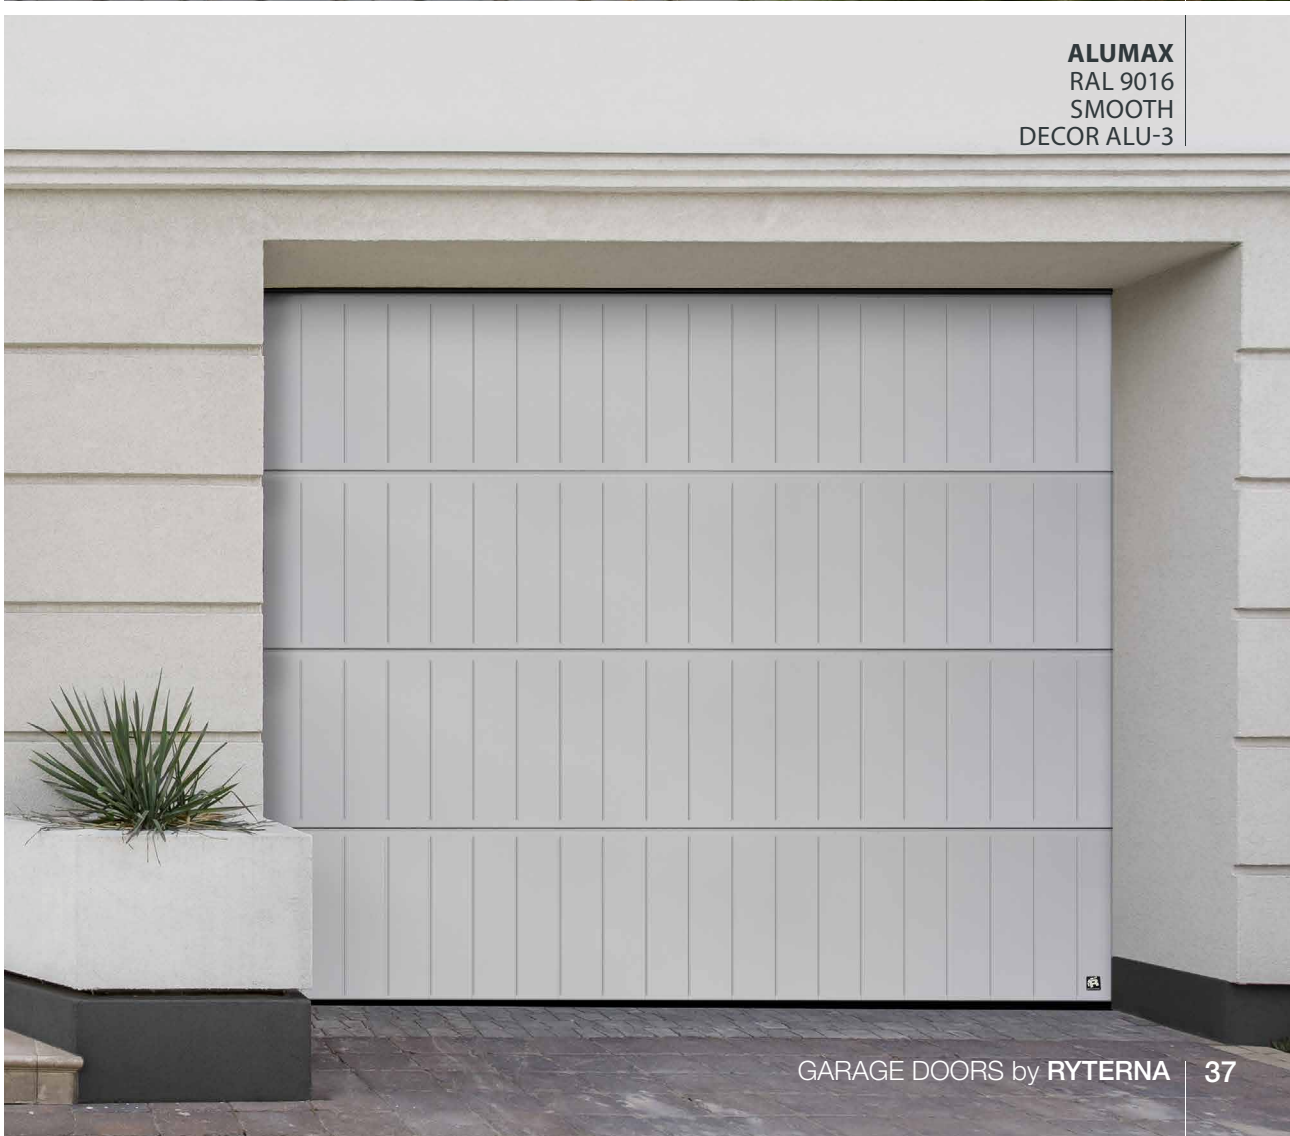

ALUMAX
RAL 8022
SMOOTH
DECOR ALU-5

ALUMAX
RAL 9016
SMOOTH
CUSTOM DECOR