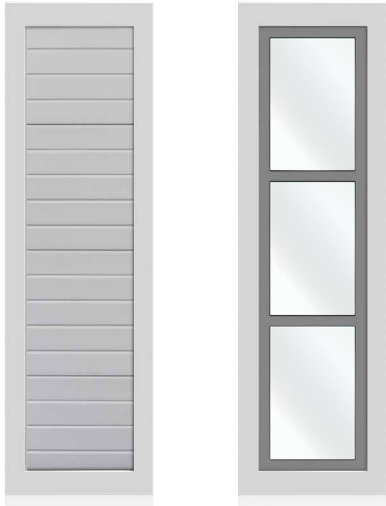

Fascia panels and installation frames

Vertical fascia panels