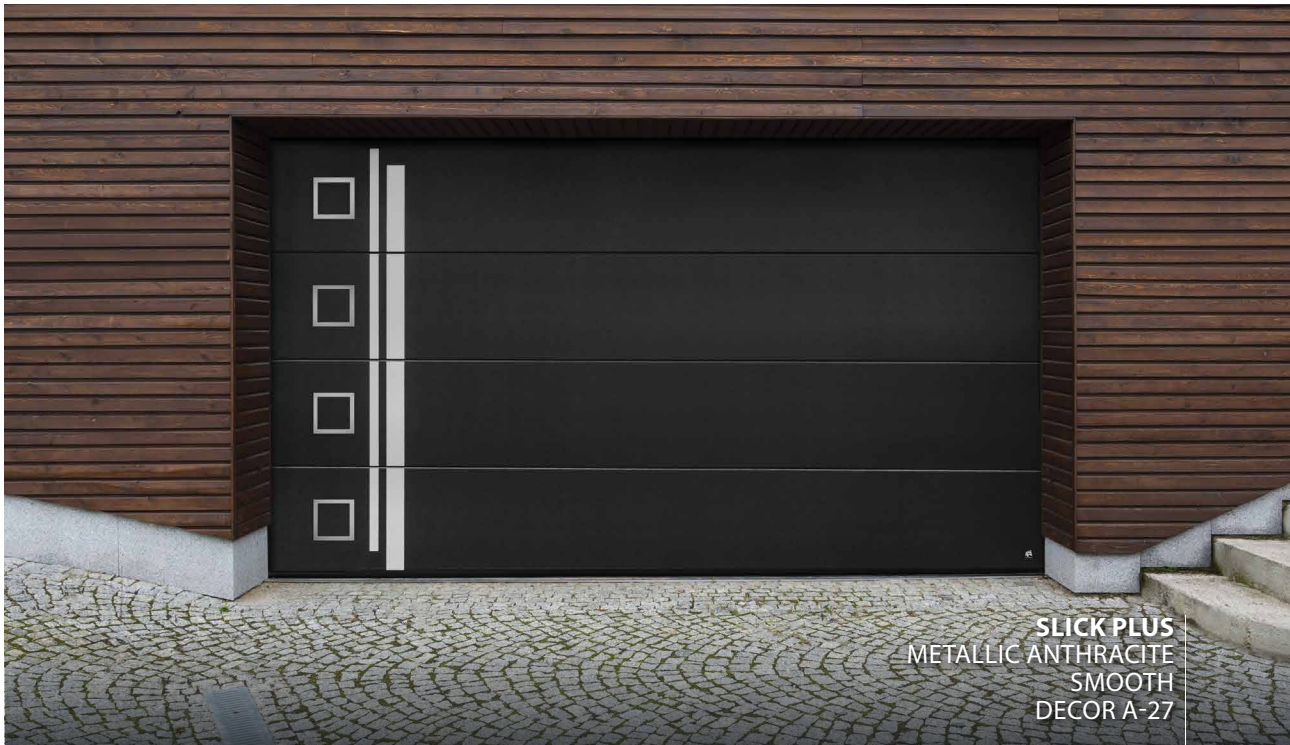

SLICK PLUS
STAINLESS STEEL
SMOOTH