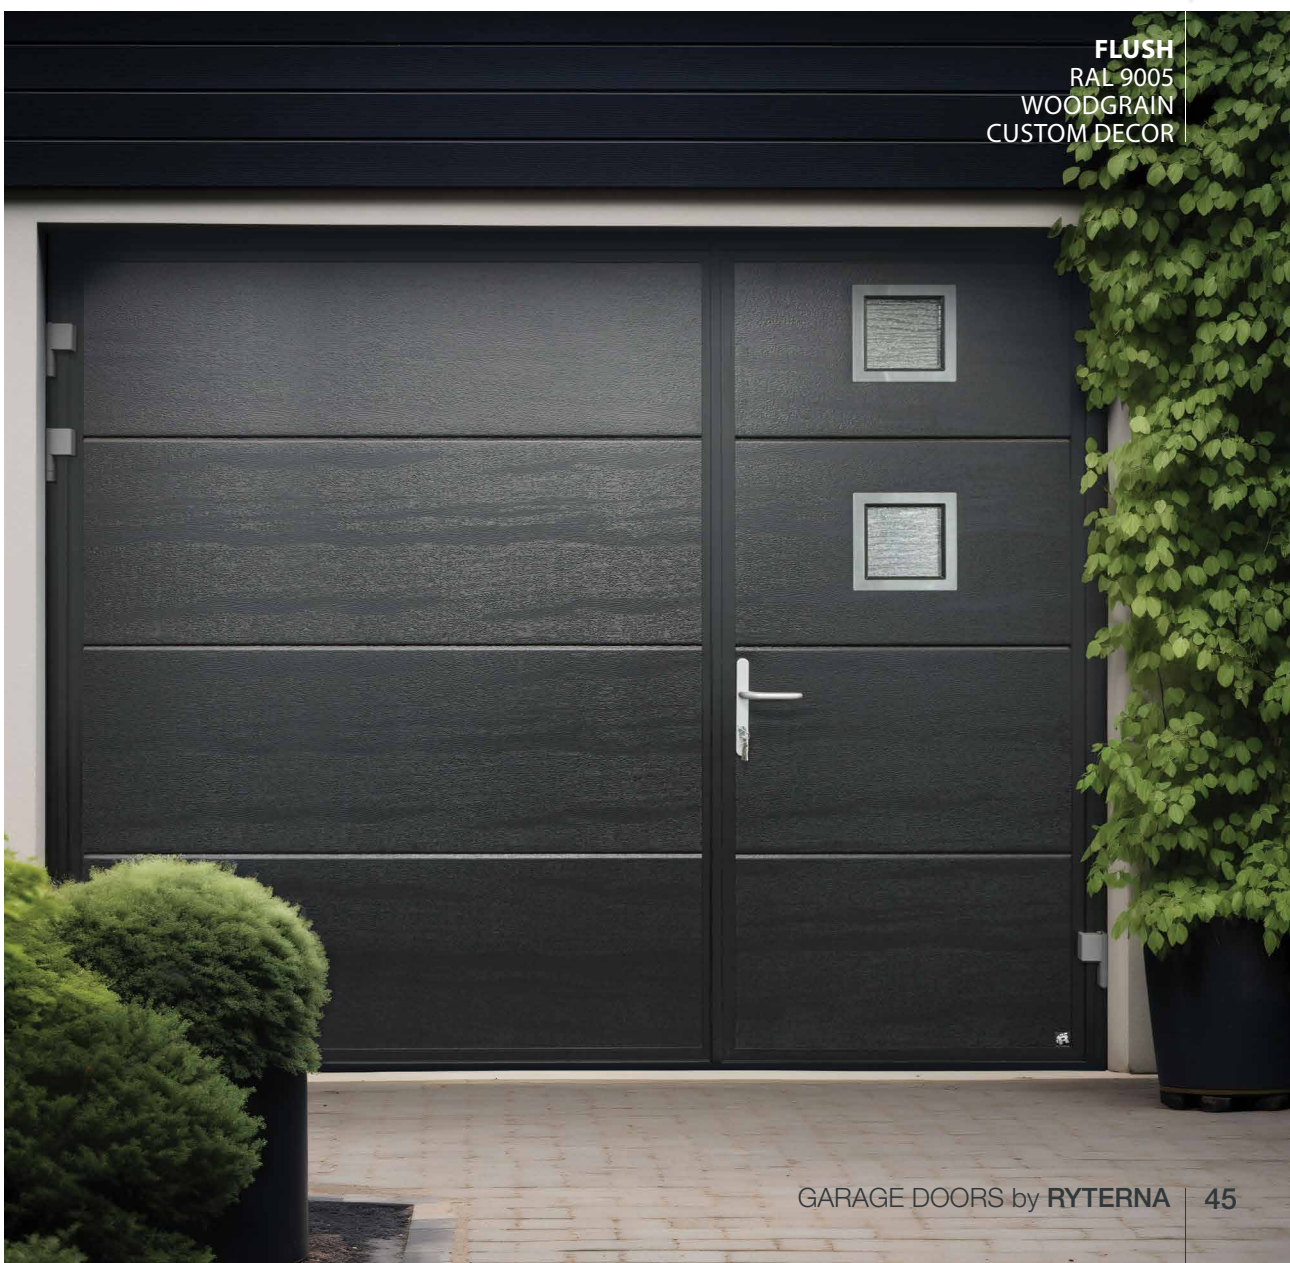

FLUSH
RAL 3003
WOODGRAIN
DECOR A-39