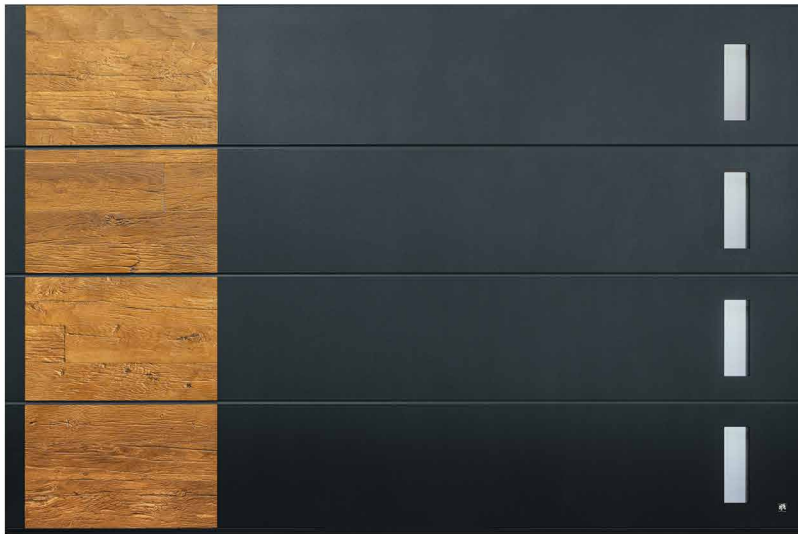

GATES & FENCES

GARAGE DOORS

FRONT DOORS

It's never been easier to get a unique matching design. Front and garage door, aluminium gate and fence from one manufacturer. Same design, same colour, same accents - hassle-free.