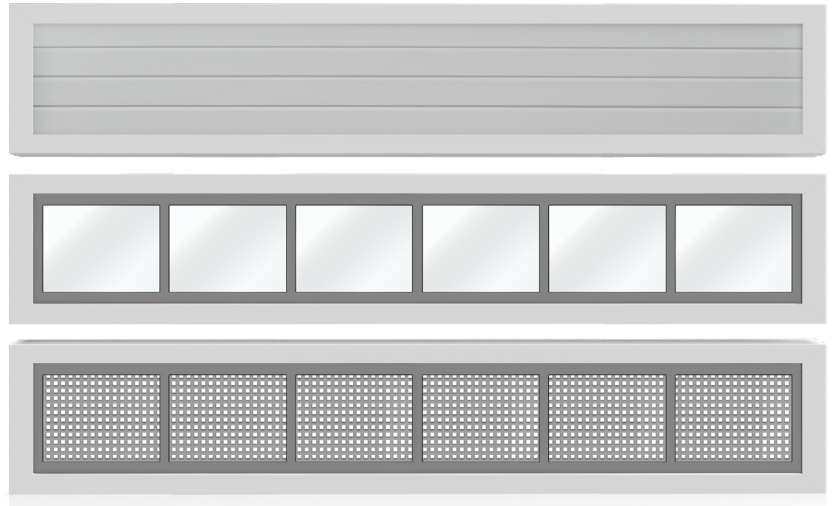

Horizontal fascia panels