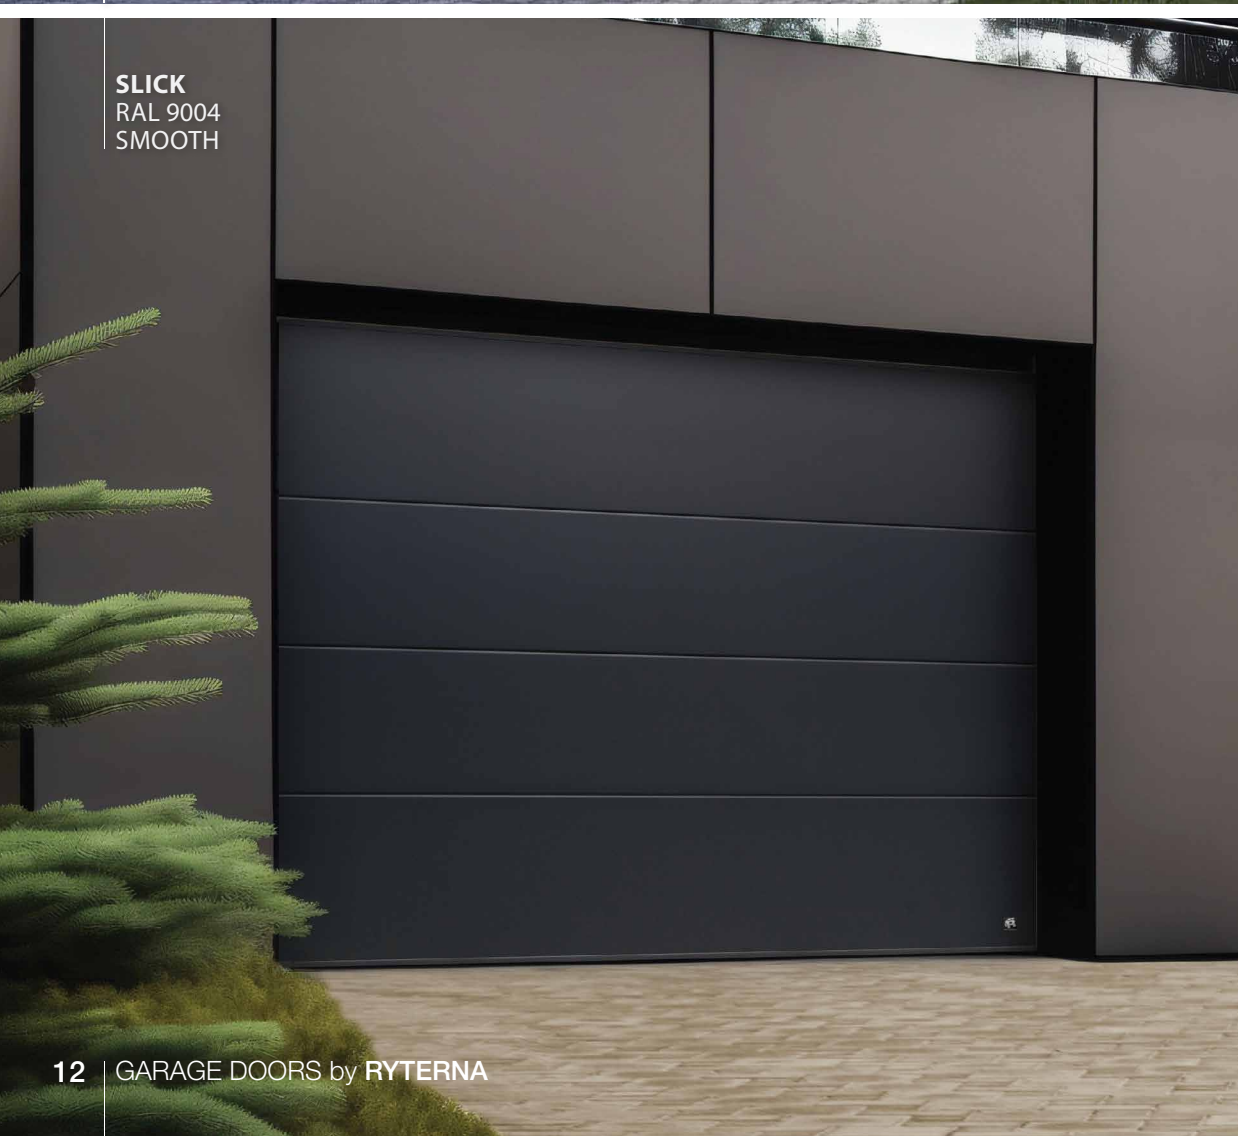

SLICK
RAL 9004
SMOOTH