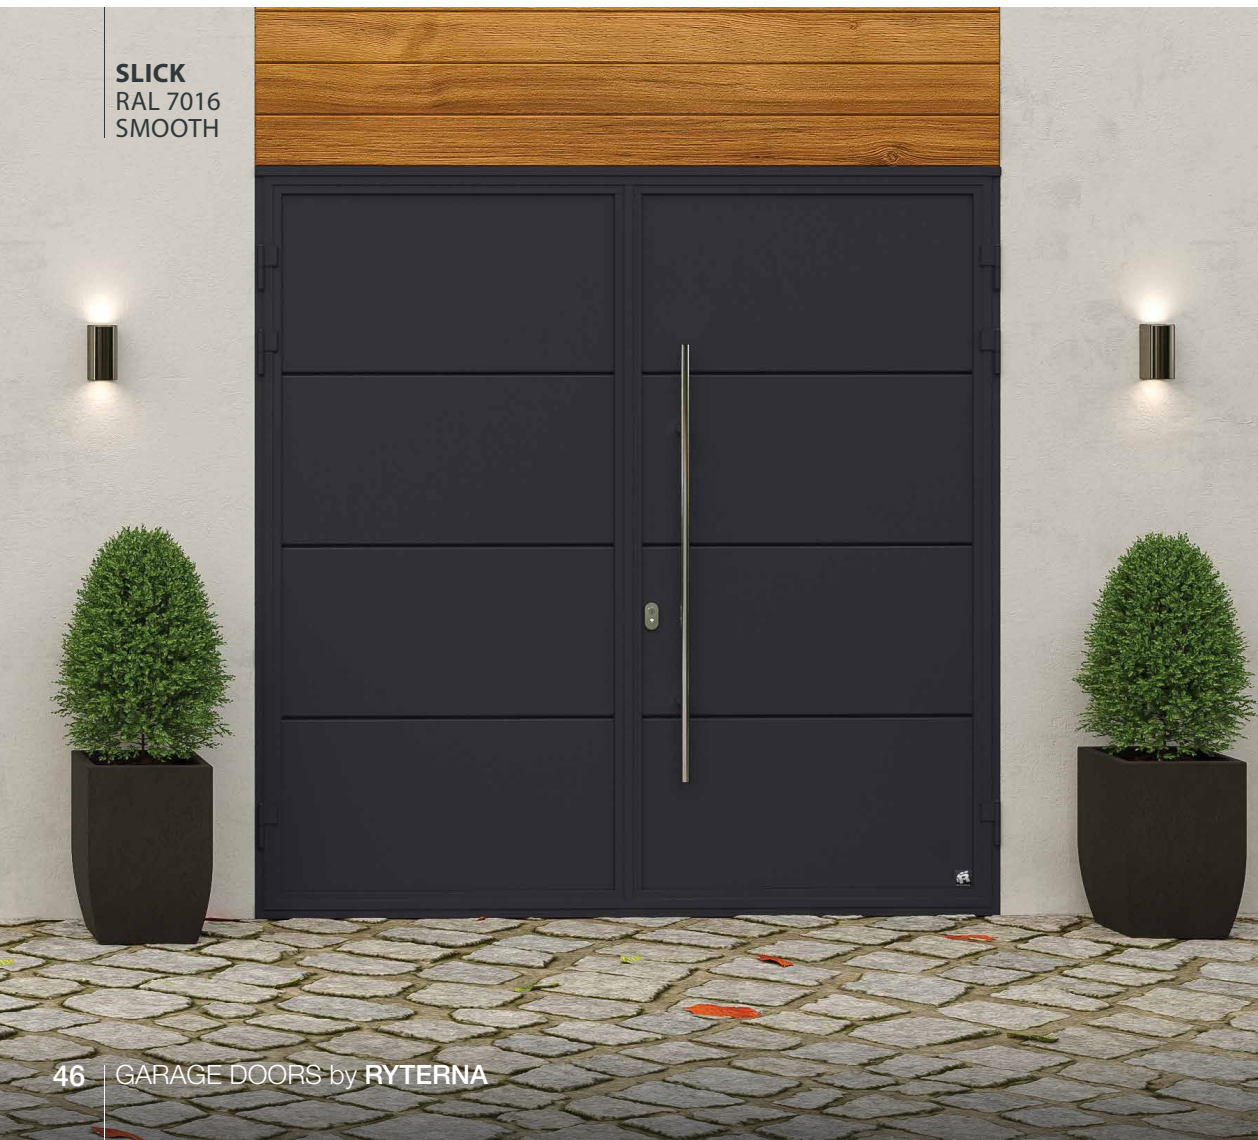

MODERN
RAL 9016
SMOOTH

SLICK
RAL 7016
SMOOTH