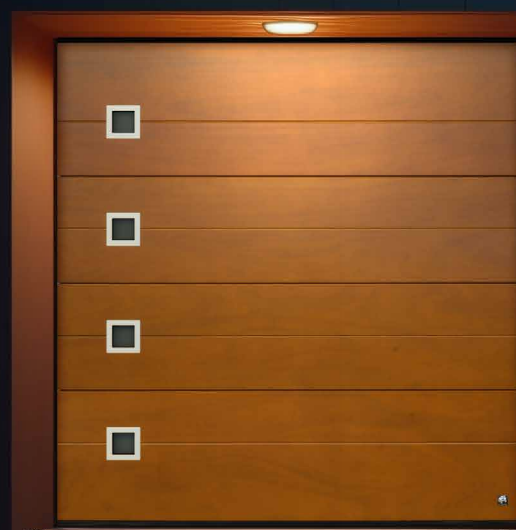

The best option

RYTERNA

One-stop comprehensive solutions.

A wide range of product portfolio: garage, industrial, high-speed doors, front doors, gates and fences. Comprehensive and matching solutions from one manufacturer.

Door durability.

Extra thick panel tin skin on the outside and inside: 0.5 mm on embossed smooth, 0.7 mm on Slick design panels. Durable and more secure garage doors have longer service life.

Sealing options.

We offer two top and four bottom sealing choices for sectional doors. Therefore you can get the best possible weather sealing that can compensate certain building drawbacks.

Panel thickness.

Range of panel thickness (30, 40, 60, 80 mm) - will accommodate almost any customer's specifications.

Adapting to slopes.

In the case of a side-sloping driveway, the lower panel is made to conform the slope, allowing it to install sectional door with perfect sealing.

Robust tracks.

Guiding tracks are made of 1.5 or 2 mm thick metal to ensure a strong construction, simple installation and smooth operation.