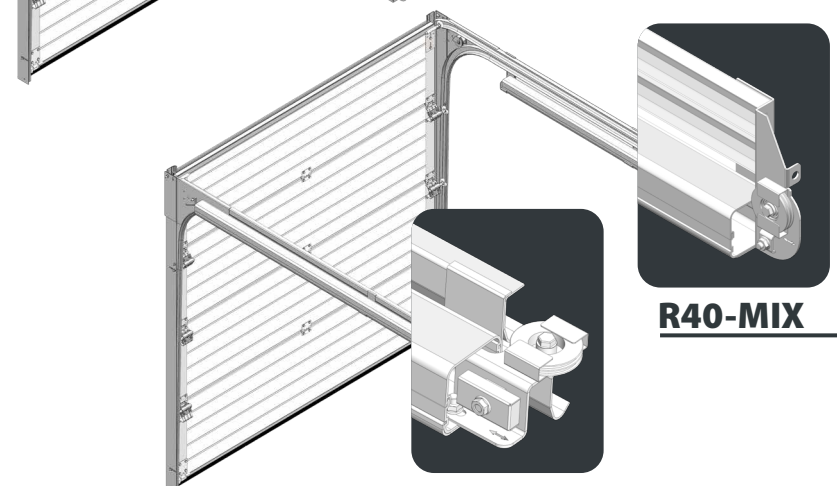

Optional electric operator for your additional convenience.

R40-TM

R40-SM

R40-UM

R40-MIX

1 Safe and reliable track system. Industrial grade tracks are designed for reliable and secure operation.

2 Whole perimeter rubber sealing makes the door energy efficient.