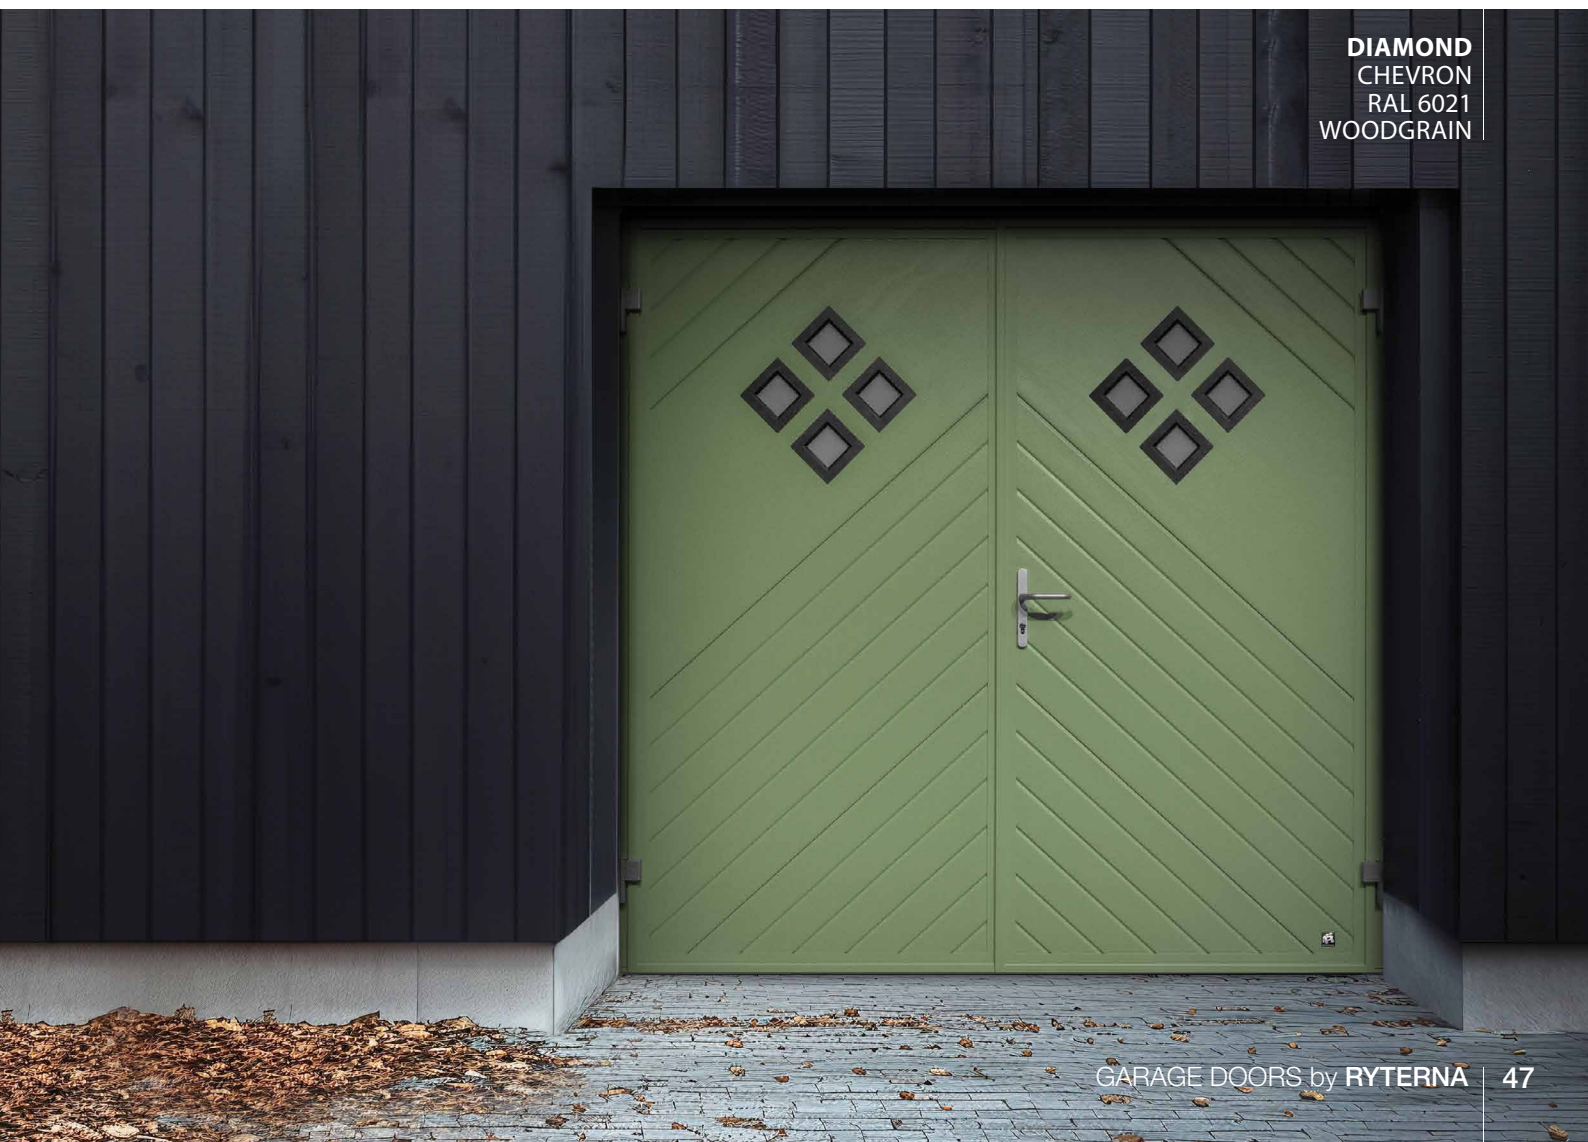

MODERN
RAL 9016
SMOOTH

SLICK
RAL 7016
SMOOTH

TRADITIONAL
RAL 7016
WOODGRAIN

DIAMOND
CHEVRON
RAL 6021
WOODGRAIN

Side hinged Thermo

Rain resistance
PN-EN12208:2001
Class 6A

Thermal transmittance
SH2T P 3000x2600 mm
~1.2 W/m²K