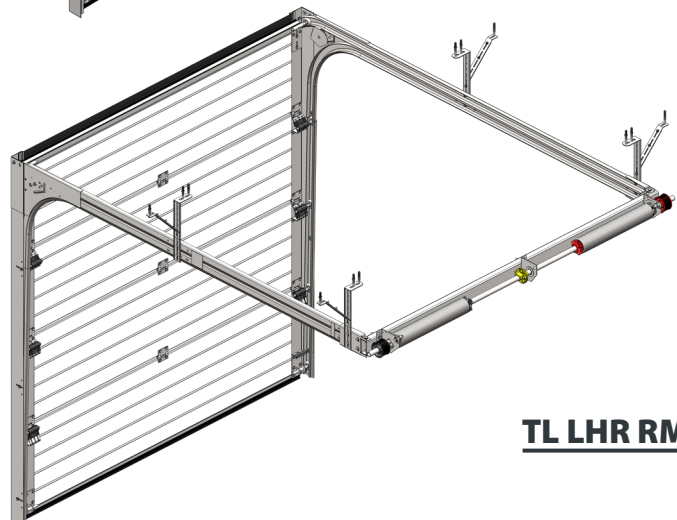

Hardware type TL

Components of our sectional garage doors have been developed and tested under the most demanding industrial conditions. Over decades of operations we have perfected every detail of our doors. We call it Intelligent Quality Control and it is a continuous process.

Torsion spring system expands the possibility to build door up to 12 metres wide with smooth and reliable operation.

Ball bearing rollers. Nylon coated rollers guarantee longer service and quiet operation.

Finger protection. Anti-pinching panels guarantee safe operation.

Side brackets with an adjustable roller carrier ensure the most efficient performance.

A convenient internal handle is located at the bottom corner and is very useful in case of manual operation.

Optional electric operator for your additional convenience.

TL LHR RM