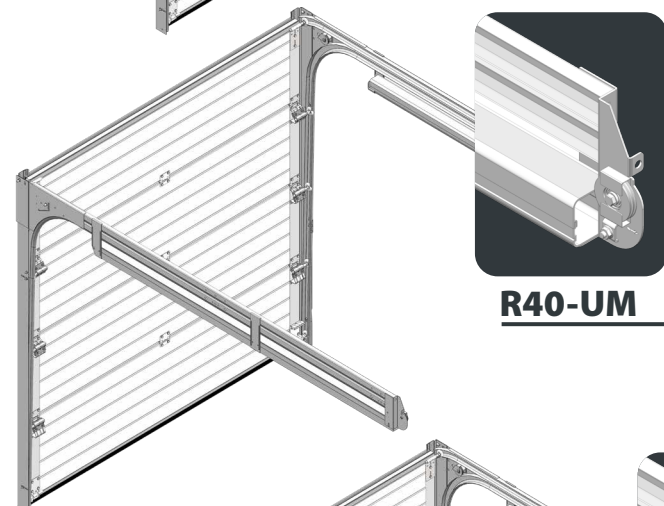

Hardware type R40

R40 sectional doors are customer and installer-friendly, requiring minimal headroom and side room. They are a perfect choice for both new-build and renovated houses.

Tension spring system can be fitted on the side, top or under the tracks. 4 spring system ensures safe and reliable operation.

Ball bearing rollers. Nylon coated rollers guarantee longer service and quiet operation.

Finger protection. Anti-pinching panels guarantee safe operation.

Side brackets with an adjustable roller carrier ensure the most efficient performance.

A convenient internal handle is located at the bottom corner and is very useful in case of manual operation.

Optional electric operator for your additional convenience.

R40-UM