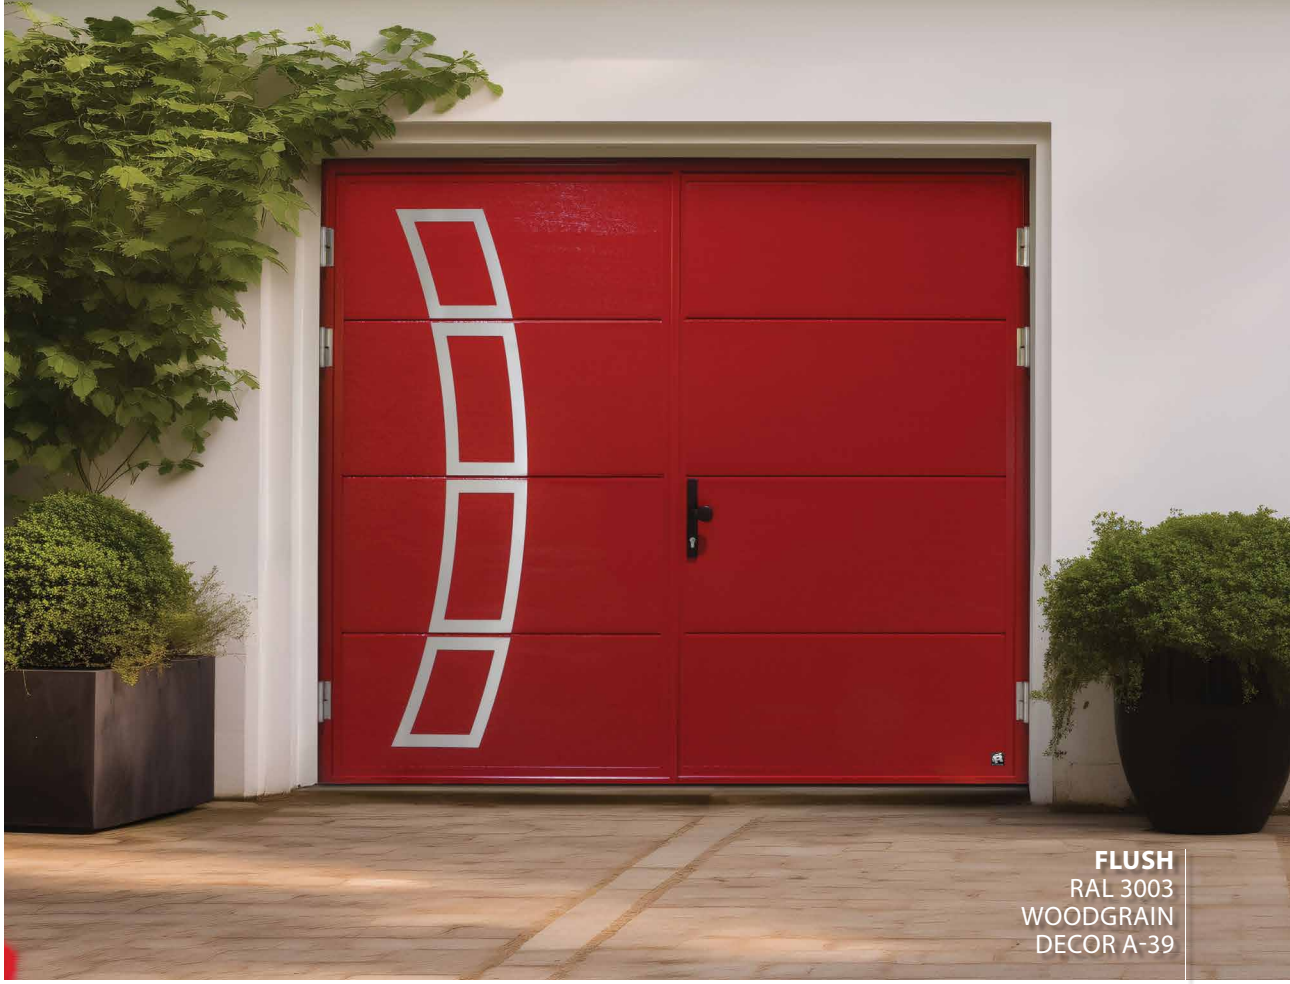

FLUSH
RAL 9005
WOODGRAIN
CUSTOM DECOR