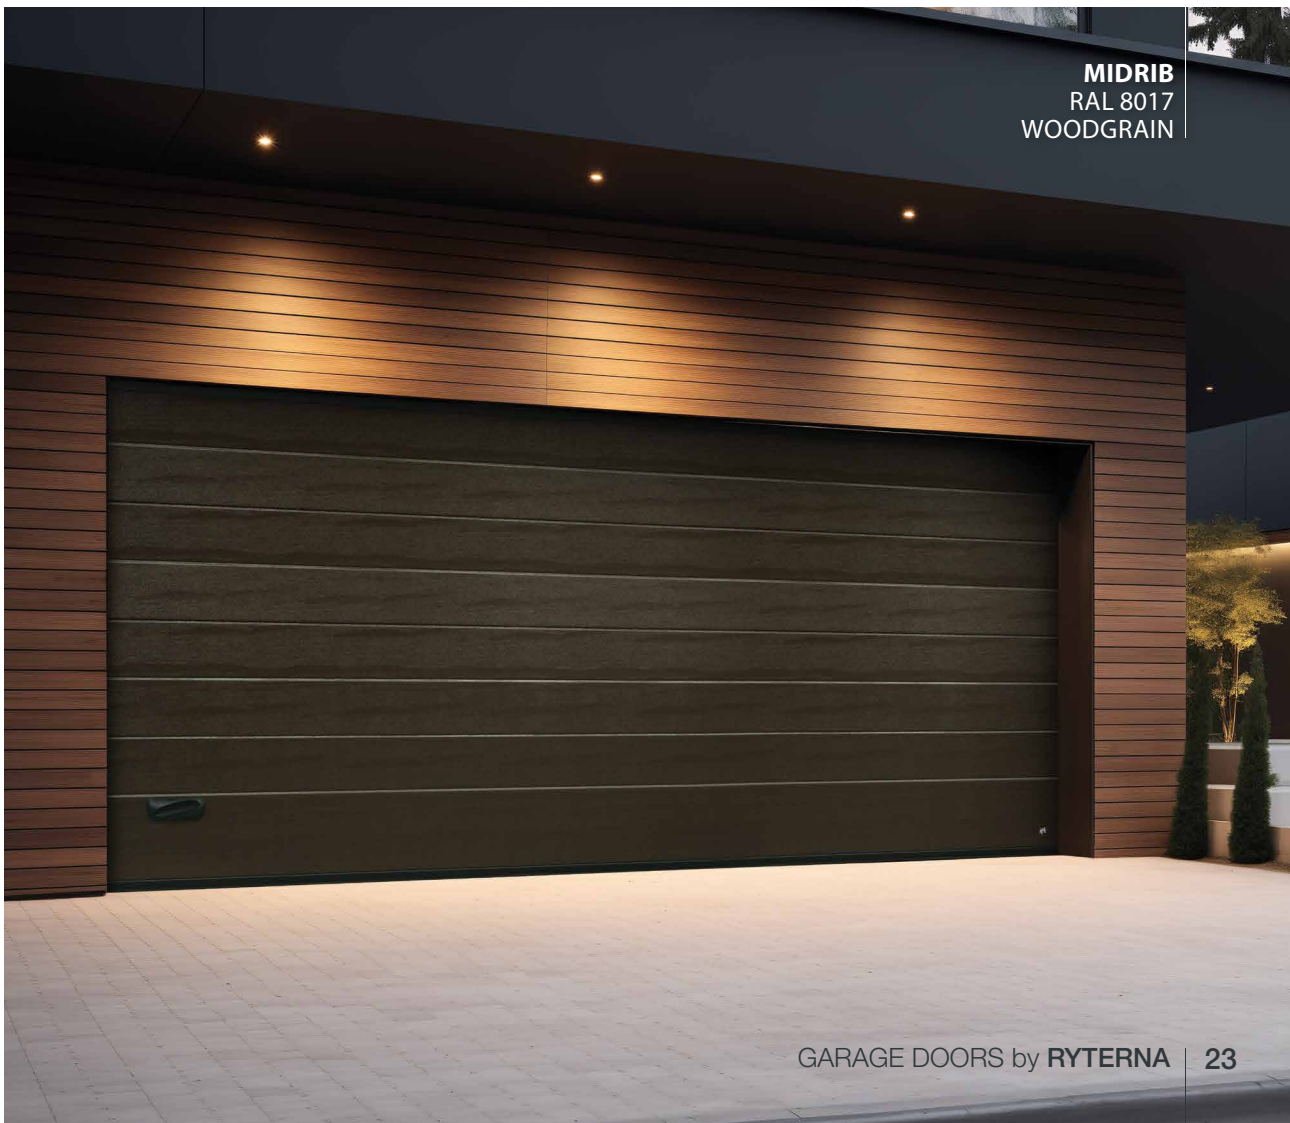

MIDRIB
RAL 6009
SMOOTH

MIDRIB
RAL 8017
WOODGRAIN