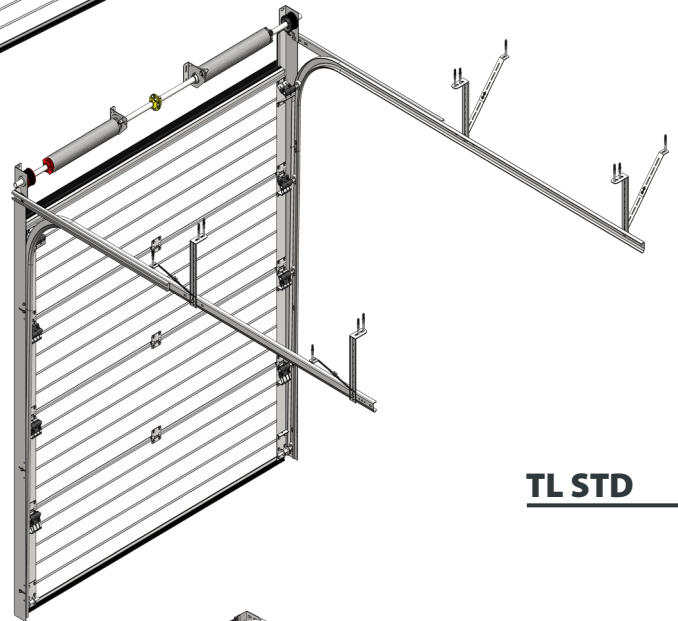

Hardware type TL

Components of our sectional garage doors have been developed and tested under the most demanding industrial conditions. Over decades of operations we have perfected every detail of our doors. We call it Intelligent Quality Control and it is a continuous process.

Torsion spring system expands the possibility to build door up to 12 metres wide with smooth and reliable operation.

Ball bearing rollers. Nylon coated rollers guarantee longer service and quiet operation.

Finger protection. Anti-pinching panels guarantee safe operation.

Side brackets with an adjustable roller carrier ensure the most efficient performance.

A convenient internal handle is located at the bottom corner and is very useful in case of manual operation.

Optional electric operator for your additional convenience.

TL STD