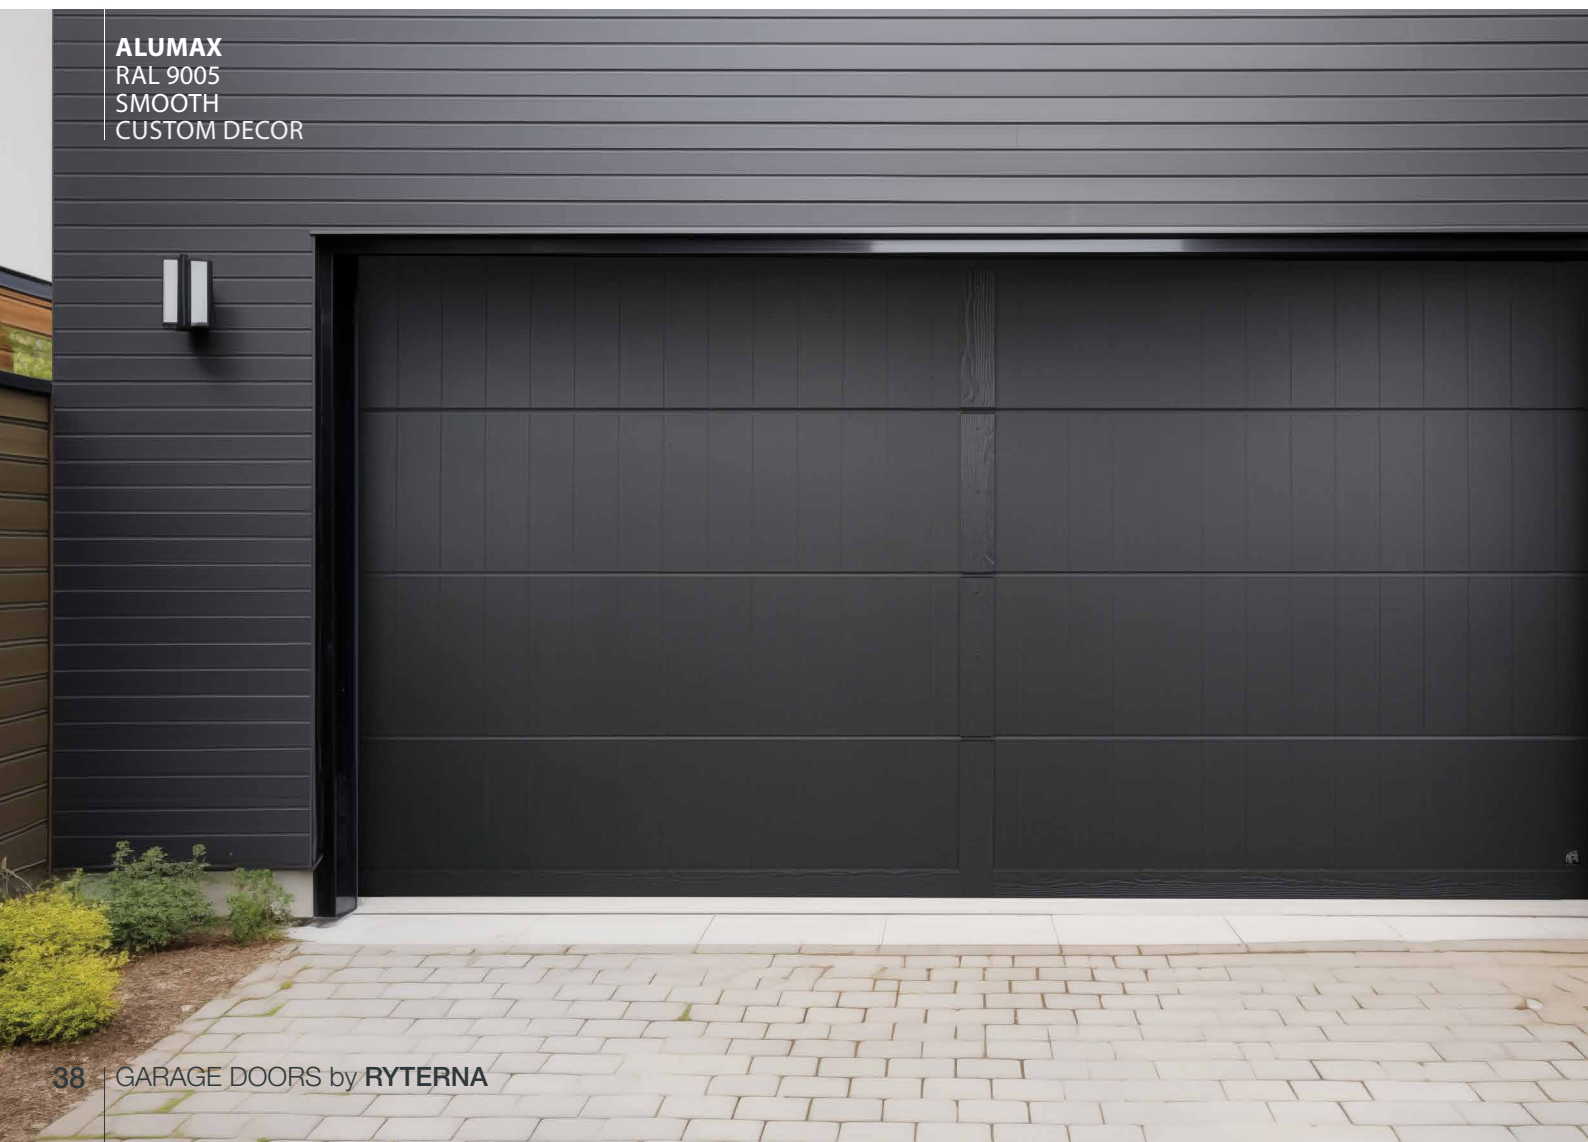

ALUMAX
RAL 7043
SMOOTH
CUSTOM DECOR