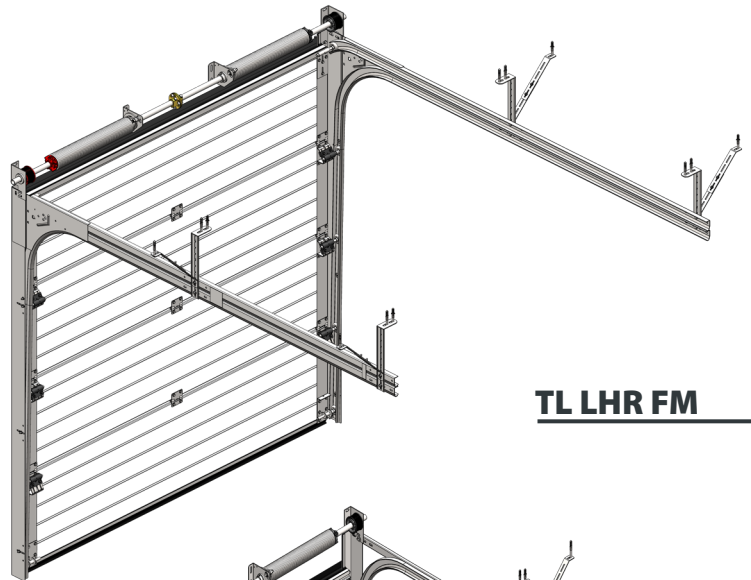

Hardware type TL

Components of our sectional garage doors have been developed and tested under the most demanding industrial conditions. Over decades of operations we have perfected every detail of our doors. We call it Intelligent Quality Control and it is a continuous process.

Torsion spring system expands the possibility to build door up to 12 metres wide with smooth and reliable operation.

Ball bearing rollers. Nylon coated rollers guarantee longer service and quiet operation.

Finger protection. Anti-pinching panels guarantee safe operation.

Side brackets with an adjustable roller carrier ensure the most efficient performance.

A convenient internal handle is located at the bottom corner and is very useful in case of manual operation.

Optional electric operator for your additional convenience.

TL LHR FM