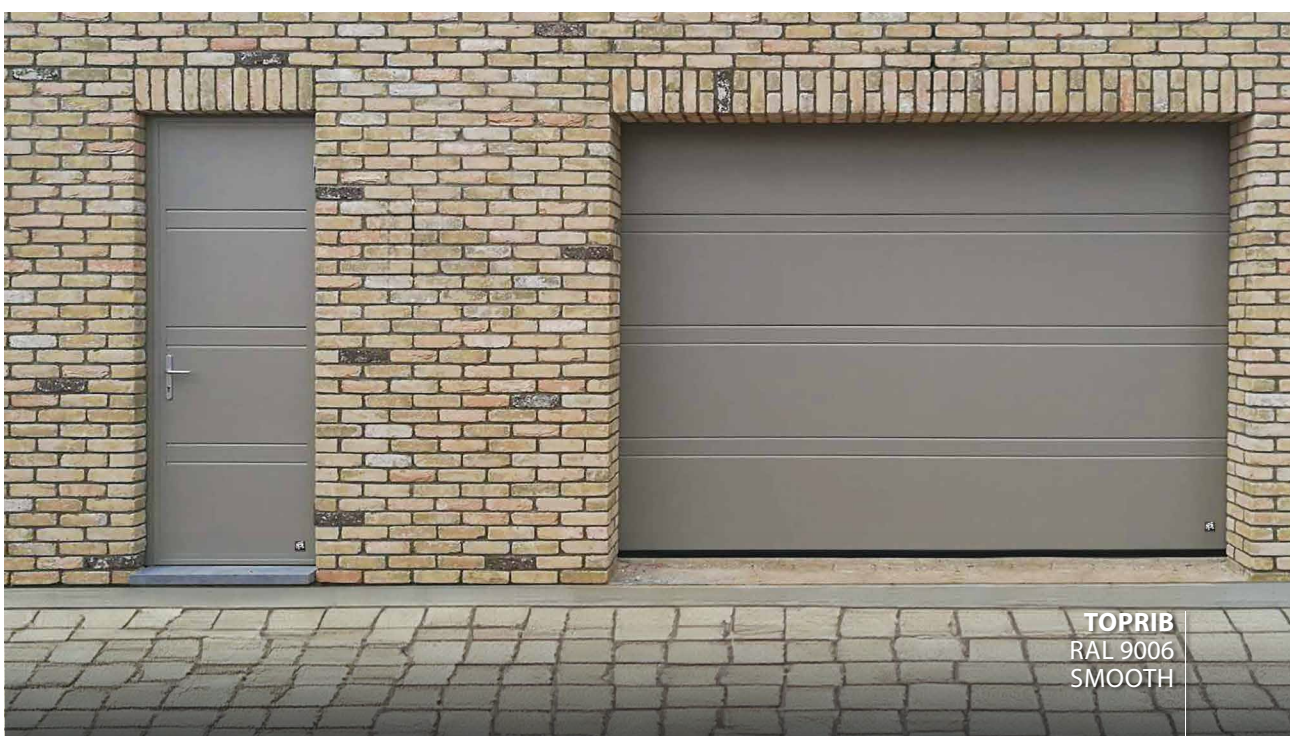

MIDRIB
RAL 3020
WOODGRAIN

SLICK
RAL 7016
SMOOTH

TOPRIB
RAL 9006
SMOOTH

SLIM-LINE
RAL 9006
SMOOTH
MATCHING COLOURS, MATT GLAZING

Wicket doors

Wicket doors are a very convenient option if garage door space is used for a hobby or as a utility room. Left or right handing, width up to 1.2 m and low threshold can turn your garage into a handy space.