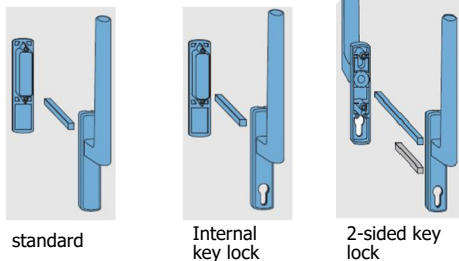

AruAL patio PARALLEL 78 Modern Side-slide opening alu-clad terrace door

- More light
 - Slim profiles
 - Fixed part with glass inside the frame
- Jamb width 212 mm
- Sash profile thickness 78 mm + aluminium cover
- Frame and sash material - pine or oak
- Threshold - hardwood, outer step is covered with aluminium profile
- Timber finishing with waterbased paint or stain. Paint according to RAL color chart, stain according to manufacturer's samples
- Powder coated aluminium cover
- Triple glazed standard glass from $U_g > 0,53 W/m^2K$
- Black glazing seal
- Glazing bar options:
 - Glued on both sides of the glass+slats inside the glazing (Norwegian style)
 - Glued on both sides of the glass (Georgian style)
- Standard locking system: latch with bolts, handle inside and finger pull outside
- Extras:
 - Different handle styles
 - Internal key lock (Euro DIN),
 - 2-sided key lock (Euro DIN),
 - Latch with hooks
 - Soft close
 - Elektrical opening (button, remote control, mobile app)

Scheme A horizontal cut

OPENING SCHEMES viewed from inside

- Sash width 820...3000 mm
- Sash height 1920...2600 mm
- Sash height/width ratio <2,5
- Sash weight max 400 kg