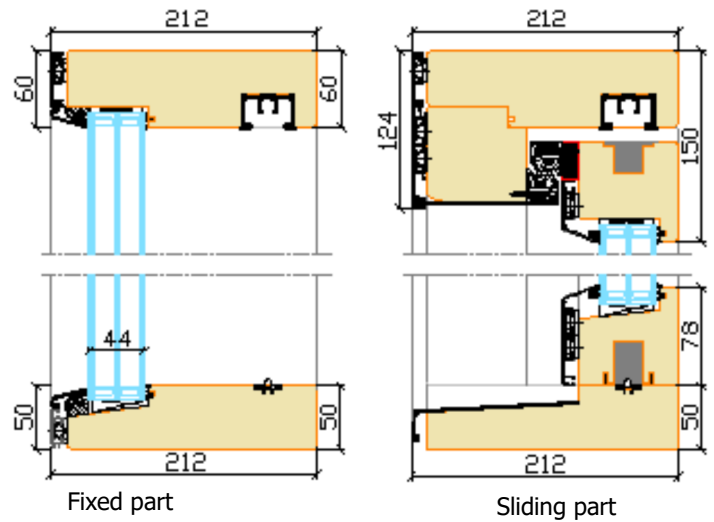

AruAL patio PARALLEL 78 Modern Side-slide opening alu-clad terrace door

- More light
 - Slim profiles
 - Fixed part with glass inside the frame
- Jamb width 212 mm
- Sash profile thickness 78 mm + aluminium cover
- Frame and sash material - pine or oak
- Threshold - hardwood, outer step is covered with aluminium profile
- Timber finishing with waterbased paint or stain. Paint according to RAL color chart, stain according to manufacturer's samples
- Powder coated aluminium cover
- Triple glazed standard glass from $U_g > 0,53 W/m^2K$
- Black glazing seal
- Glazing bar options:
 - Glued on both sides of the glass+slats inside the glazing (Norwegian style)
 - Glued on both sides of the glass (Georgian style)
- Standard locking system: latch with bolts, handle inside and finger pull outside
- Extras:
 - Different handle styles
 - Internal key lock (Euro DIN),
 - 2-sided key lock (Euro DIN),
 - Latch with hooks
 - Soft close
 - Elektrical opening (button, remote control, mobile app)

Scheme A horizontal cut

OPENING SCHEMES viewed from inside

- Sash width 820...3000 mm
- Sash height 1920...2600 mm
- Sash height/width ratio <2,5
- Sash weight max 400 kg