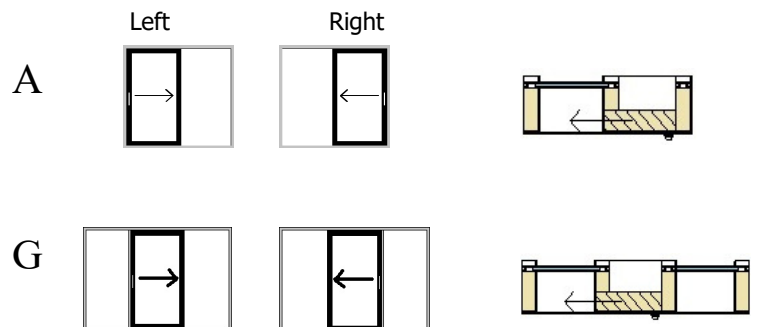

AruAL patio PARALLEL 78 Modern Side-slide opening alu-clad terrace door

- More light
 - Slim profiles
 - Fixed part with glass inside the frame
- Jamb width 212 mm
- Sash profile thickness 78 mm + aluminium cover
- Frame and sash material - pine or oak
- Threshold - hardwood, outer step is covered with aluminium profile
- Timber finishing with waterbased paint or stain. Paint according to RAL color chart, stain according to manufacturer's samples
- Powder coated aluminium cover
- Triple glazed standard glass from $U_g > 0,53 W/m^2K$
- Black glazing seal
- Glazing bar options:
 - Glued on both sides of the glass+slats inside the glazing (Norwegian style)
 - Glued on both sides of the glass (Georgian style)
- Standard locking system: latch with bolts, handle inside and finger pull outside
- Extras:
 - Different handle styles
 - Internal key lock (Euro DIN),
 - 2-sided key lock (Euro DIN),
 - Latch with hooks
 - Soft close
 - Elektrical opening (button, remote control, mobile app)

Scheme A horizontal cut

OPENING SCHEMES viewed from inside

- Sash width 820...3000 mm
- Sash height 1920...2600 mm
- Sash height/width ratio <2,5
- Sash weight max 400 kg