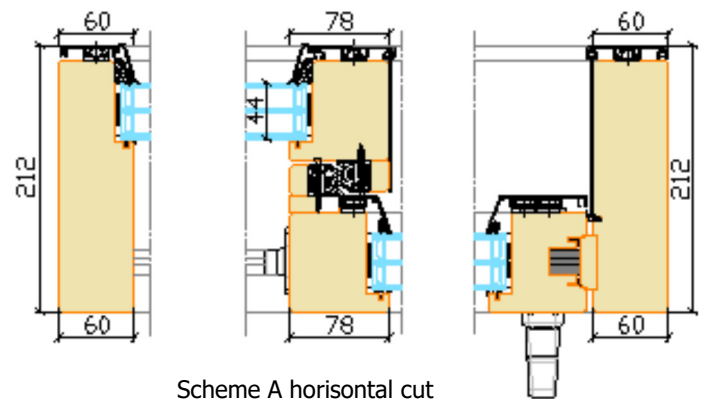

AruAL patio PARALLEL 78 Modern Side-slide opening alu-clad terrace door

- More light
 - Slim profiles
 - Fixed part with glass inside the frame
- Jamb width 212 mm
- Sash profile thickness 78 mm + aluminium cover
- Frame and sash material - pine or oak
- Threshold - hardwood, outer step is covered with aluminium profile
- Timber finishing with waterbased paint or stain. Paint according to RAL color chart, stain according to manufacturer's samples
- Powder coated aluminium cover
- Triple glazed standard glass from $U_g > 0,53 W/m^2K$
- Black glazing seal
- Glazing bar options:
 - Glued on both sides of the glass+slats inside the glazing (Norwegian style)
 - Glued on both sides of the glass (Georgian style)
- Standard locking system: latch with bolts, handle inside and finger pull outside
- Extras:
 - Different handle styles
 - Internal key lock (Euro DIN),
 - 2-sided key lock (Euro DIN),
 - Latch with hooks
 - Soft close
 - Elektrical opening (button, remote control, mobile app)

Scheme A horizontal cut

OPENING SCHEMES viewed from inside

- Sash width 820...3000 mm
- Sash height 1920...2600 mm
- Sash height/width ratio <2,5
- Sash weight max 400 kg