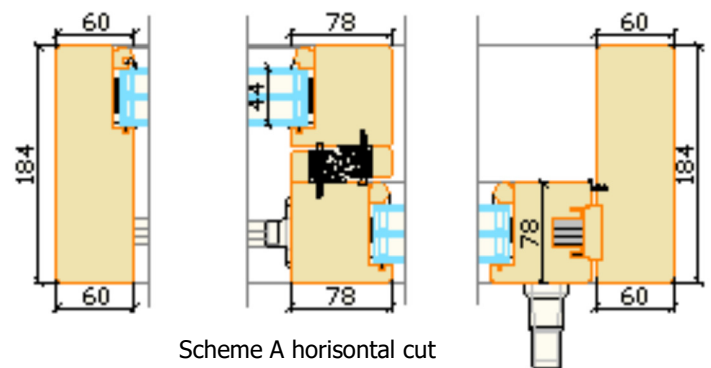

Aru patio PARALLEL 78 Modern Lift&slide opening wooden terrace door

- Made to measure Sizes
- More light
 - Slim profiles
 - Fixed part with glass inside the frame
- Jamb width 184 mm
- Sash profile thickness 78 mm
- Frame and sash material - pine or oak
- Threshold - hardwood, outer step is covered with aluminium profile
- Timber finishing with waterbased paint or stain. Paint according to RAL color chart, stain according to manufacturer's samples
- Triple glazed standard glass from Ug 0,53W/m²K
- Glazing bar options:
 - Glued on both sides of the glass+slats inside the glazing (Norwegian style)
 - Glued on both sides of the glass (Georgian style)
- Standard locking system: latch with bolts, handle inside and finger pull outside
- Extras:
 - Different handle styles
 - Internal key lock (Euro DIN),
 - 2-sided key lock (Euro DIN),
 - Latch with hooks
 - Soft close
 - Elektrical opening (button, remote control, mobile app)
 - Jamb extensions
 - Jamb with grooves 10x10 mm
 - Special glasses (toughened, laminated, sun protection, self cleaning etc)

OPENING SCHEMES viewed from inside

- Sash width 820...3000 mm
- Sash height 1920...2600 mm
- Sash height/width ratio <2,5
- Sash weight max 400 kg