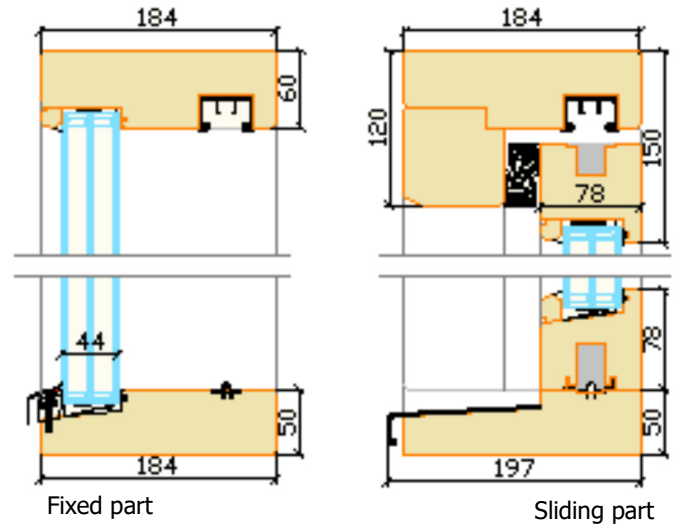

Aru patio PARALLEL 78 Modern Lift&slide opening wooden terrace door

- Made to measure Sizes
- More light
 - Slim profiles
 - Fixed part with glass inside the frame
- Jamb width 184 mm
- Sash profile thickness 78 mm
- Frame and sash material - pine or oak
- Threshold - hardwood, outer step is covered with aluminium profile
- Timber finishing with waterbased paint or stain. Paint according to RAL color chart, stain according to manufacturer's samples
- Triple glazed standard glass from Ug 0,53W/m²K
- Glazing bar options:
 - Glued on both sides of the glass+slats inside the glazing (Norwegian style)
 - Glued on both sides of the glass (Georgian style)
- Standard locking system: latch with bolts, handle inside and finger pull outside
- Extras:
 - Different handle styles
 - Internal key lock (Euro DIN),
 - 2-sided key lock (Euro DIN),
 - Latch with hooks
 - Soft close
 - Elektrical opening (button, remote control, mobile app)
 - Jamb extensions
 - Jamb with grooves 10x10 mm
 - Special glasses (toughened, laminated, sun protection, self cleaning etc)

OPENING SCHEMES viewed from inside

- Sash width 820...3000 mm
- Sash height 1920...2600 mm
- Sash height/width ratio <2,5
- Sash weight max 400 kg