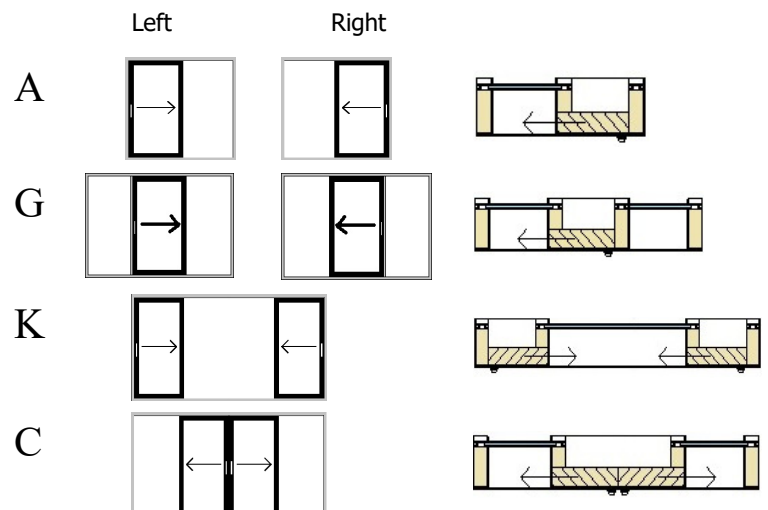

Aru patio PARALLEL 78 Modern Lift&slide opening wooden terrace door

- Made to measure Sizes
- More light
 - Slim profiles
 - Fixed part with glass inside the frame
- Jamb width 184 mm
- Sash profile thickness 78 mm
- Frame and sash material - pine or oak
- Threshold - hardwood, outer step is covered with aluminium profile
- Timber finishing with waterbased paint or stain. Paint according to RAL color chart, stain according to manufacturer's samples
- Triple glazed standard glass from Ug 0,53W/m²K
- Glazing bar options:
 - Glued on both sides of the glass+slats inside the glazing (Norwegian style)
 - Glued on both sides of the glass (Georgian style)
- Standard locking system: latch with bolts, handle inside and finger pull outside
- Extras:
 - Different handle styles
 - Internal key lock (Euro DIN),
 - 2-sided key lock (Euro DIN),
 - Latch with hooks
 - Soft close
 - Elektrical opening (button, remote control, mobile app)
 - Jamb extensions
 - Jamb with grooves 10x10 mm
 - Special glasses (toughened, laminated, sun protection, self cleaning etc)

OPENING SCHEMES viewed from inside

- Sash width 820...3000 mm
- Sash height 1920...2600 mm
- Sash height/width ratio <2,5
- Sash weight max 400 kg