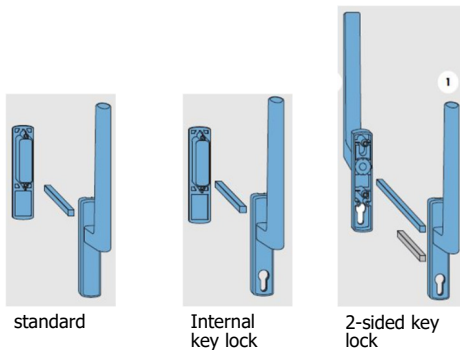

Aru patio PARALLEL 78 Modern Lift&slide opening wooden terrace door

- Made to measure Sizes
- More light
 - Slim profiles
 - Fixed part with glass inside the frame
- Jamb width 184 mm
- Sash profile thickness 78 mm
- Frame and sash material - pine or oak
- Threshold - hardwood, outer step is covered with aluminium profile
- Timber finishing with waterbased paint or stain. Paint according to RAL color chart, stain according to manufacturer's samples
- Triple glazed standard glass from Ug 0,53W/m²K
- Glazing bar options:
 - Glued on both sides of the glass+slats inside the glazing (Norwegian style)
 - Glued on both sides of the glass (Georgian style)
- Standard locking system: latch with bolts, handle inside and finger pull outside
- Extras:
 - Different handle styles
 - Internal key lock (Euro DIN),
 - 2-sided key lock (Euro DIN),
 - Latch with hooks
 - Soft close
 - Elektrical opening (button, remote control, mobile app)
 - Jamb extensions
 - Jamb with grooves 10x10 mm
 - Special glasses (toughened, laminated, sun protection, self cleaning etc)

OPENING SCHEMES viewed from inside

- Sash width 820...3000 mm
- Sash height 1920...2600 mm
- Sash height/width ratio <2,5
- Sash weight max 400 kg