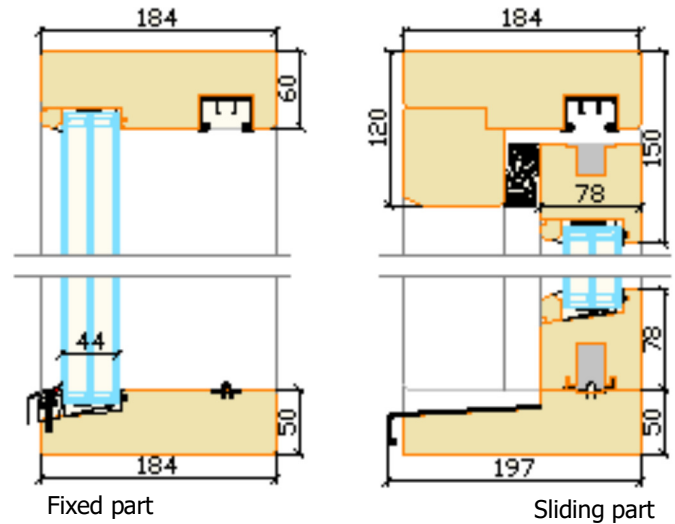

## Aru patio PARALLEL 78 Modern Lift&slide opening wooden terrace door

- Made to measure Sizes
- More light
  - Slim profiles
  - Fixed part with glass inside the frame
- Jamb width 184 mm
- Sash profile thickness 78 mm
- Frame and sash material - pine or oak
- Threshold - hardwood, outer step is covered with aluminium profile
- Timber finishing with waterbased paint or stain. Paint according to RAL color chart, stain according to manufacturer's samples
- Triple glazed standard glass from Ug 0,53W/m<sup>2</sup>K
- Glazing bar options:
  - Glued on both sides of the glass+slats inside the glazing (Norwegian style)
  - Glued on both sides of the glass (Georgian style)
- Standard locking system: latch with bolts, handle inside and finger pull outside
- Extras:
  - Different handle styles
  - Internal key lock (Euro DIN),
  - 2-sided key lock (Euro DIN),
  - Latch with hooks
  - Soft close
  - Elektrical opening (button, remote control, mobile app)
  - Jamb extensions
  - Jamb with grooves 10x10 mm
  - Special glasses (toughened, laminated, sun protection, self cleaning etc)

Scheme A horizontal cut

- Sash width 820...3000 mm
- Sash height 1920...2400 mm
- Sash height/width ratio <2,5
- Sash weight max 400 kg

### OPENING SCHEMES viewed from inside