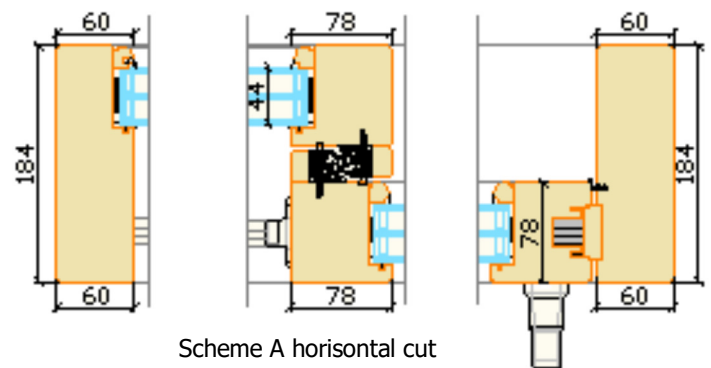

## Aru patio PARALLEL 78 Modern Lift&slide opening wooden terrace door

- Made to measure Sizes
- More light
  - Slim profiles
  - Fixed part with glass inside the frame
- Jamb width 184 mm
- Sash profile thickness 78 mm
- Frame and sash material - pine or oak
- Threshold - hardwood, outer step is covered with aluminium profile
- Timber finishing with waterbased paint or stain. Paint according to RAL color chart, stain according to manufacturer's samples
- Triple glazed standard glass from Ug 0,53W/m<sup>2</sup>K
- Glazing bar options:
  - Glued on both sides of the glass+slats inside the glazing (Norwegian style)
  - Glued on both sides of the glass (Georgian style)
- Standard locking system: latch with bolts, handle inside and finger pull outside
- Extras:
  - Different handle styles
  - Internal key lock (Euro DIN),
  - 2-sided key lock (Euro DIN),
  - Latch with hooks
  - Soft close
  - Elektrical opening (button, remote control, mobile app)
  - Jamb extensions
  - Jamb with grooves 10x10 mm
  - Special glasses (toughened, laminated, sun protection, self cleaning etc)

Scheme A horizontal cut

- Sash width 820...3000 mm
- Sash height 1920...2400 mm
- Sash height/width ratio <2,5
- Sash weight max 400 kg

### OPENING SCHEMES viewed from inside