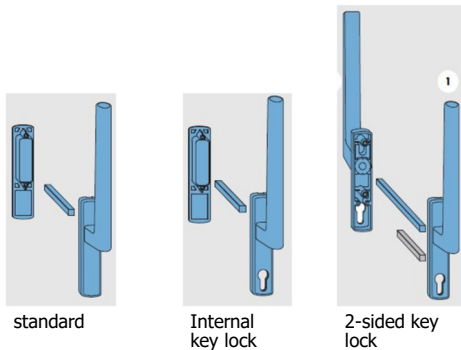

## Aru patio PARALLEL 78 Modern Lift&slide opening wooden terrace door

- Made to measure Sizes
- More light
  - Slim profiles
  - Fixed part with glass inside the frame
- Jamb width 184 mm
- Sash profile thickness 78 mm
- Frame and sash material - pine or oak
- Threshold - hardwood, outer step is covered with aluminium profile
- Timber finishing with waterbased paint or stain. Paint according to RAL color chart, stain according to manufacturer's samples
- Triple glazed standard glass from Ug 0,53W/m<sup>2</sup>K
- Glazing bar options:
  - Glued on both sides of the glass+slats inside the glazing (Norwegian style)
  - Glued on both sides of the glass (Georgian style)
- Standard locking system: latch with bolts, handle inside and finger pull outside
- Extras:
  - Different handle styles
  - Internal key lock (Euro DIN),
  - 2-sided key lock (Euro DIN),
  - Latch with hooks
  - Soft close
  - Elektrical opening (button, remote control, mobile app)
  - Jamb extensions
  - Jamb with grooves 10x10 mm
  - Special glasses (toughened, laminated, sun protection, self cleaning etc)

Scheme A horizontal cut

- Sash width 820...3000 mm
- Sash height 1920...2400 mm
- Sash height/width ratio <2,5
- Sash weight max 400 kg

### OPENING SCHEMES viewed from inside