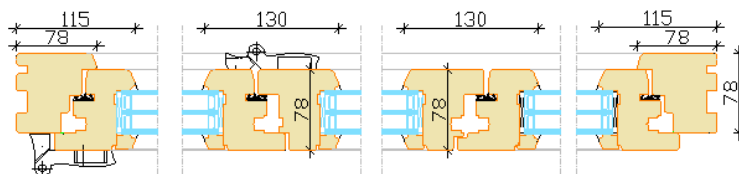

Aru patio FOLD 78 SOFTLINE IN

Inward opening bifold wooden terrace door

- Made to Measure Sizes
- Jamb 78 mm
- Sash profile thickness 78 mm
- Timber selection:
 - fingerjointed, knotted or selected laminated pine timber;
 - laminated oak timber
- Standard timber threshold
- Timber finishing with water-based paint or stain. Paint according to RAL color chart, stain according to manufacturer's samples.
- Triple glazing, thickness 42 mm
- Glazing from the inside with wooden glazing bead, fastened with hidden nails and sealed with silicone
- Color range of fittings - silver, white and brown
- Glazing bar options:
 1. Penetrating bars
 2. Norwegian style - glued on both sides + slats inside the glazing
 3. Georgian style - glued on both sides
 4. Removable on the outside
 5. Decorative bars inside the glazing

Door width max 6000 mm
 Door height max 2536 mm
 Sash width 486 ... 936 mm
 Sash weight max 80 kg

OPENING outside view

A single active door leaf is also possible as a tilt&turn opening

- Extras:
 - Different handles (lockable handles, design handles, Active door leaf with 2-sided handle and DIN lock)
 - Special glasses (toughened, laminated, pattern, sun protection, self cleaning etc.)
 - different „warm edges“ for glass unit
 - aluminium KOMFORT-Ithreshold
 - dual-color finishing (different on inside and outside)
 - jamb extensions
 - external alu cills

Horizontal section of the 3-piece folding door (scheme 321)