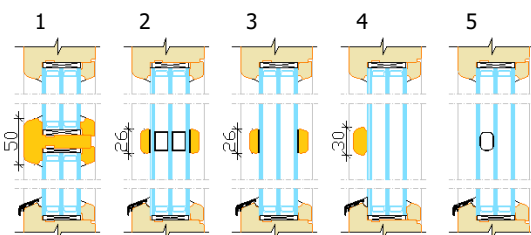

Aru patio FOLD 78 SOFTLINE IN

Inward opening bifold wooden terrace door

- Made to Measure Sizes
- Jamb 78 mm
- Sash profile thickness 78 mm
- Timber selection:
 - fingerjointed, knotted or selected laminated pine timber;
 - laminated oak timber
- Standard timber threshold
- Timber finishing with water-based paint or stain. Paint according to RAL color chart, stain according to manufacturer's samples.
- Triple glazing, thickness 42 mm
- Glazing from the inside with wooden glazing bead, fastened with hidden nails and sealed with silicone
- Color range of fittings - silver, white and brown
- Glazing bar options:
 1. Penetrating bars
 2. Norwegian style - glued on both sides + slats inside the glazing
 3. Georgian style - glued on both sides
 4. Removable on the outside
 5. Decorative bars inside the glazing

Door width max 6000 mm
 Door height max 2536 mm
 Sash width 486 ... 936 mm
 Sash weight max 80 kg

OPENING outside view

A single active door leaf is also possible as a tilt&turn opening

- Extras:
 - Different handles (lockable handles, design handles, Active door leaf with 2-sided handle and DIN lock)
 - Special glasses (toughened, laminated, pattern, sun protection, self cleaning etc.)
 - different „warm edges“ for glass unit
 - aluminium KOMFORT-Ithreshold
 - dual-color finishing (different on inside and outside)
 - jamb extensions
 - external alu cills

Horizontal section of the 3-piece folding door (scheme 321)