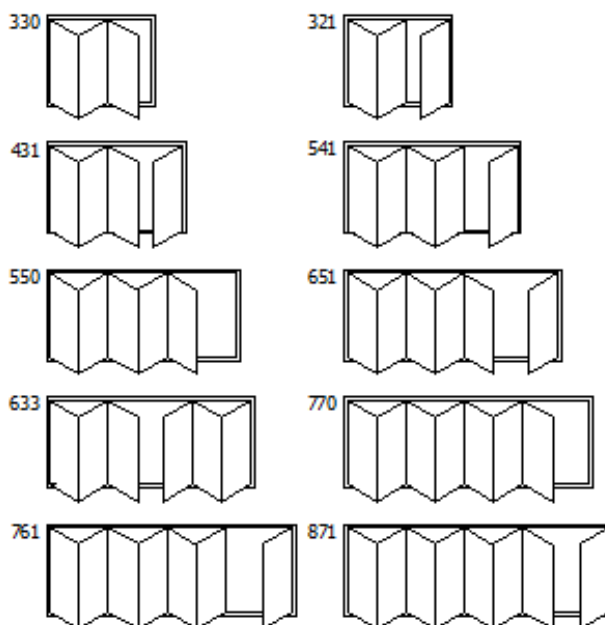

Aru patio FOLD 78 SOFTLINE IN

Inward opening bifold wooden terrace door

- Made to Measure Sizes
- Jamb 78 mm
- Sash profile thickness 78 mm
- Timber selection:
 - fingerjointed, knotted or selected laminated pine timber;
 - laminated oak timber
- Standard timber threshold
- Timber finishing with water-based paint or stain. Paint according to RAL color chart, stain according to manufacturer's samples.
- Triple glazing, thickness 42 mm
- Glazing from the inside with wooden glazing bead, fastened with hidden nails and sealed with silicone
- Color range of fittings - silver, white and brown
- Glazing bar options:
 1. Penetrating bars
 2. Norwegian style - glued on both sides + slats inside the glazing
 3. Georgian style - glued on both sides
 4. Removable on the outside
 5. Decorative bars inside the glazing

Door width max 6000 mm
 Door height max 2536 mm
 Sash width 486 ... 936 mm
 Sash weight max 80 kg

OPENING outside view

A single active door leaf is also possible as a tilt&turn opening

- Extras:
 - Different handles (lockable handles, design handles, Active door leaf with 2-sided handle and DIN lock)
 - Special glasses (toughened, laminated, pattern, sun protection, self cleaning etc.)
 - different „warm edges“ for glass unit
 - aluminium KOMFORT-Ithreshold
 - dual-color finishing (different on inside and outside)
 - jamb extensions
 - external alu cills

Horizontal section of the 3-piece folding door (scheme 321)