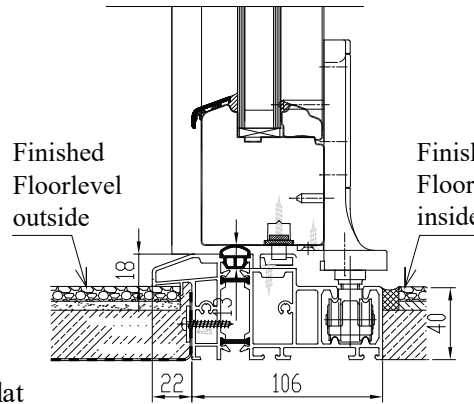

Door width max 6000 mm
 Door height 1736 - 2536 mm
 Door-leaf width 486 – 936 mm and weight max 80 kg

PROFILE IV68

Jamb: 68 mm
 Sash: 68x78 mm

FITTINGS

Color range: grey, white, dark-brown
 Handles: ROTO, HOPPE

GLASS

double 24mm ($U_g \geq 1,1 W/m^2K$)
 Glazing from the inside with wooden glass-slat
 Fastened with hidden nails, sealed with silicone

SEAL

2-chamber seal surrounding middle frame rebate

GLAZING BAR OPTIONS

- * Penetrating bars
- * Taped bars Norwegian style
- * Taped bars Georgian style
- * Bars inside the glazing

FINISHING

water-based paints or stains

Example:

4-volume element (431)
 First door-leaf may be tilt and turn

Option- aluminium profile threshold

Standard - wooden threshold

OPENING VARIATIONS:

inside view