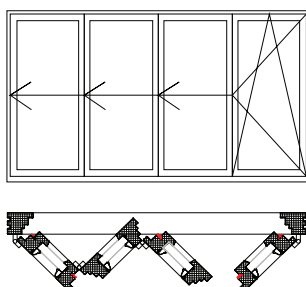

Door width max 6000 mm
 Door height 1736 - 2536 mm
 Door-leaf width 486 – 936 mm and weight max 80 kg

PROFILE IV68

Jamb: 68 mm
 Sash: 68x78 mm

FITTINGS

Color range: grey, white, dark-brown
 Handles: ROTO, HOPPE

GLASS

double 24mm ($U_g \geq 1,1 W/m^2K$)
 Glazing from the inside with wooden glass-slat
 Fastened with hidden nails, sealed with silicone

SEAL

2-chamber seal surrounding middle frame rebate

GLAZING BAR OPTIONS

- * Penetrating bars
- * Taped bars Norwegian style
- * Taped bars Georgian style
- * Bars inside the glazing

FINISHING

water-based paints or stains

Example:

4-volume element (431)
 First door-leaf may be tilt and turn

Option- aluminium profile threshold

Standard - wooden threshold

OPENING VARIATIONS:

inside view