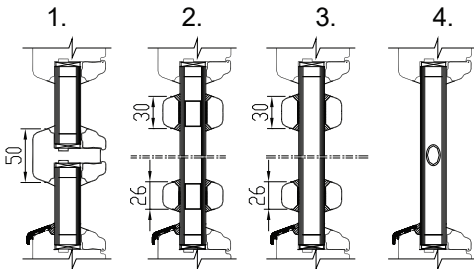

Door width max 6000 mm
 Door height 1736 - 2536 mm
 Door-leaf width 486 – 936 mm and weight max 80 kg

PROFILE IV68

Jamb: 68 mm
 Sash: 68x78 mm

FITTINGS

Color range: grey, white, dark-brown
 Handles: ROTO, HOPPE

GLASS

double 24mm ($U_g \geq 1,1 W/m^2K$)
 Glazing from the inside with wooden glass-slat
 Fastened with hidden nails, sealed with silicone

SEAL

2-chamber seal surrounding middle frame rebate

GLAZING BAR OPTIONS

- * Penetrating bars
- * Taped bars Norwegian style
- * Taped bars Georgian style
- * Bars inside the glazing

FINISHING

water-based paints or stains

Example:

4-volume element (431)
 First door-leaf may be tilt and turn

Option- aluminium profile threshold

Standard - wooden threshold

OPENING VARIATIONS:

inside view