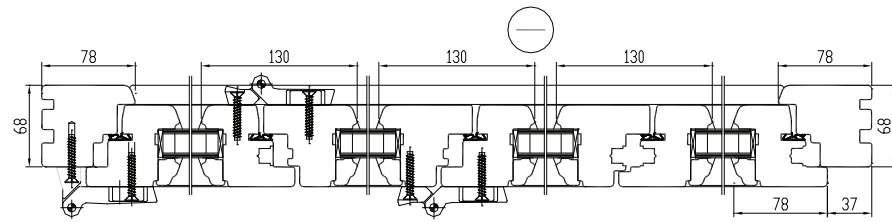

Door width max 6000 mm
 Door height 1736 - 2536 mm
 Door-leaf width 486 – 936 mm and weight max 80 kg

PROFILE IV68

Jamb: 68 mm
 Sash: 68x78 mm

FITTINGS

Color range: grey, white, dark-brown
 Handles: ROTO, HOPPE

- * Penetrating bars
- * Taped bars Norwegian style
- * Taped bars Georgian style
- * Bars inside the glazing

FINISHING

water-based paints or stains

Example:

4-volume element (431)
 First door-leaf may be tilt and turn

Option- aluminium profile threshold

Standard - wooden threshold

OPENING VARIATIONS:

inside view