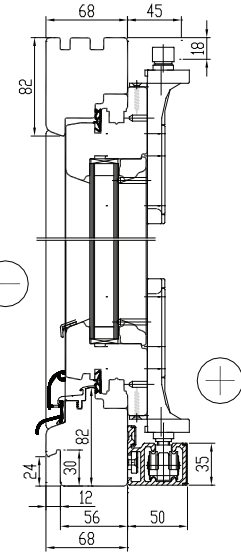

Door width max 6000 mm
 Door height 1736 - 2536 mm
 Door-leaf width 486 – 936 mm and weight max 80 kg

PROFILE IV68

Jamb: 68 mm
 Sash: 68x78 mm

FITTINGS

Color range: grey, white, dark-brown
 Handles: ROTO, HOPPE

GLASS

double 24mm ($U_g \geq 1,1 W/m^2K$)
 Glazing from the inside with wooden glass-slat
 Fastened with hidden nails, sealed with silicone

SEAL

2-chamber seal surrounding middle frame rebate

GLAZING BAR OPTIONS

- * Penetrating bars
- * Taped bars Norwegian style
- * Taped bars Georgian style
- * Bars inside the glazing

FINISHING

water-based paints or stains

Example:

4-volume element (431)
 First door-leaf may be tilt and turn

Option- aluminium profile threshold

Standard - wooden threshold

OPENING VARIATIONS:

inside view