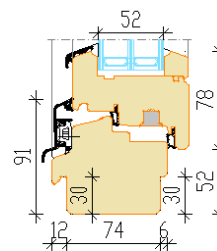

AruAL Nordic 92 IN Inward opening tilt-and-turn wooden window

- Made to Measure Sizes
- Good thermal performance—Window U_w 0.75 W/m²K of window 1230x1480 mm, glass U_g 0.47
- Frame thickness 92 mm
- Sash profile thickness 92 mm
- Timber selection:
 - fingerjointed or selected laminated pine timber;
 - laminated oak timber
- Timber finishing with waterbased paint or stain. Paint according to RAL color chart, stane according to manufacturer's samples.
- Triple glazing, thickness 52 mm ($U_g > 0,47$)
- Glazing with glazing beads inside, sealing from inside and outside with silicone
- Glazing bar options:
 1. penetrating glazing bars
 2. bar frame on the hinges (outside)
 3. Vienna glazing bars (Norwegian style)
 4. glued-on decorative bars (Georgian style)
 5. decorative bars inside the glass unit

OPENING: Inside view

FIXED (direct glazing)
 Min sizes 330 x 330 mm

Tilt and turn (left/right)
 Min max L= 550...1710 mm H= 566...2527 mm,
 max weight of sash 130 kg

Turn only (left/right)
 Min max L= 550...1710 mm H= 566...2527 mm,
 max weight of sash 130 kg

Tilt only
 Min max L= 550...2500 mm H= 566...1325 mm,
 max weight of sash 80 kg

Handle positions:

Tilt position
 (ventilation)

Turn position
 for quick air
 exchange or window
 washing

Closed

Section without mullion
 Secondary sash/Primary sash

Section through fixed mullion
 Opening sash/Opening sash

Fixed window

Section through mullion
 Opening sash /Fixed light