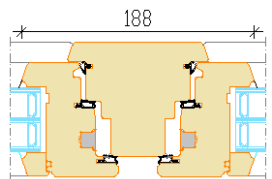

AruAL Nordic 92 IN Inward opening tilt-and-turn wooden window

- Made to Measure Sizes
- Good thermal performance—Window U_w 0.75 W/m²K of window 1230x1480 mm, glass U_g 0.47
- Frame thickness 92 mm
- Sash profile thickness 92 mm
- Timber selection:
 - fingerjointed or selected laminated pine timber;
 - laminated oak timber
- Timber finishing with waterbased paint or stain. Paint according to RAL color chart, stane according to manufacturer's samples.
- Triple glazing, thickness 52 mm ($U_g > 0,47$)
- Glazing with glazing beads inside, sealing from inside and outside with silicone
- Glazing bar options:
 1. penetrating glazing bars
 2. bar frame on the hinges (outside)
 3. Vienna glazing bars (Norwegian style)
 4. glued-on decorative bars (Georgian style)
 5. decorative bars inside the glass unit

OPENING: Inside view

FIXED (direct glazing)
 Min sizes 330 x 330 mm

Tilt and turn (left/right)
 Min max L= 550...1710 mm H= 566...2527 mm,
 max weight of sash 130 kg

Turn only (left/right)
 Min max L= 550...1710 mm H= 566...2527 mm,
 max weight of sash 130 kg

Tilt only
 Min max L= 550...2500 mm H= 566...1325 mm,
 max weight of sash 80 kg

Handle positions:

Tilt position
 (ventilation)

Turn position
 for quick air
 exchange or window
 washing

Closed

Section without mullion
 Secondary sash/Primary sash