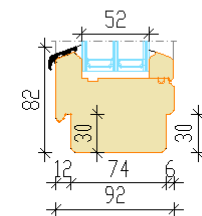

AruAL Nordic 92 IN Inward opening tilt-and-turn wooden window

- Made to Measure Sizes
- Good thermal performance—Window U_w 0.75 W/m²K of window 1230x1480 mm, glass U_g 0.47
- Frame thickness 92 mm
- Sash profile thickness 92 mm
- Timber selection:
 - fingerjointed or selected laminated pine timber;
 - laminated oak timber
- Timber finishing with waterbased paint or stain. Paint according to RAL color chart, stane according to manufacturer's samples.
- Triple glazing, thickness 52 mm ($U_g > 0,47$)
- Glazing with glazing beads inside, sealing from inside and outside with silicone
- Glazing bar options:
 1. penetrating glazing bars
 2. bar frame on the hinges (outside)
 3. Vienna glazing bars (Norwegian style)
 4. glued-on decorative bars (Georgian style)
 5. decorative bars inside the glass unit

OPENING: Inside view

FIXED (direct glazing)
 Min sizes 330 x 330 mm

Tilt and turn (left/right)
 Min max L= 550...1710 mm H= 566...2527 mm,
 max weight of sash 130 kg

Turn only (left/right)
 Min max L= 550...1710 mm H= 566...2527 mm,
 max weight of sash 130 kg

Tilt only
 Min max L= 550...2500 mm H= 566...1325 mm,
 max weight of sash 80 kg

Handle positions:

Tilt position
 (ventilation)

Turn position
 for quick air
 exchange or window
 washing

Closed

Section without mullion
 Secondary sash/Primary sash

Section through fixed mullion
 Opening sash/Opening sash

Fixed window

Section through mullion
 Opening sash /Fixed light