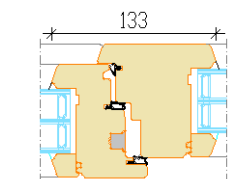

Section through fixed mullion
Opening sash/Opening sash

Section through mullion
Opening sash /Fixed light