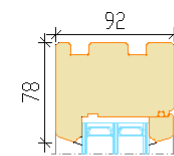

AruAL Nordic 92 IN Inward opening tilt-and-turn wooden window

- Made to Measure Sizes
- Good thermal performance—Window U_w 0.75 W/m²K of window 1230x1480 mm, glass U_g 0.47
- Frame thickness 92 mm
- Sash profile thickness 92 mm
- Timber selection:
 - fingerjointed or selected laminated pine timber;
 - laminated oak timber
- Timber finishing with waterbased paint or stain. Paint according to RAL color chart, stane according to manufacturer's samples.
- Triple glazing, thickness 52 mm ($U_g > 0,47$)
- Glazing with glazing beads inside, sealing from inside and outside with silicone
- Glazing bar options:
 1. penetrating glazing bars
 2. bar frame on the hinges (outside)
 3. Vienna glazing bars (Norwegian style)
 4. glued-on decorative bars (Georgian style)
 5. decorative bars inside the glass unit

OPENING: Inside view

FIXED (direct glazing)
 Min sizes 330 x 330 mm

Tilt and turn (left/right)
 Min max L= 550...1710 mm H= 566...2527 mm,
 max weight of sash 130 kg

Turn only (left/right)
 Min max L= 550...1710 mm H= 566...2527 mm,
 max weight of sash 130 kg

Tilt only
 Min max L= 550...2500 mm H= 566...1325 mm,
 max weight of sash 80 kg

Handle positions:

Tilt position
 (ventilation)

Turn position
 for quick air
 exchange or window
 washing

Closed

Section without mullion
 Secondary sash/Primary sash

Section through fixed mullion
 Opening sash/Opening sash

Fixed window

Section through mullion
 Opening sash /Fixed light