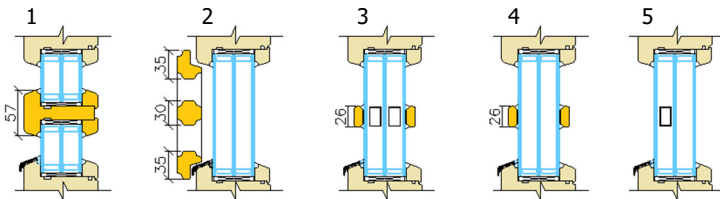

AruAL Nordic 92 IN Inward opening tilt-and-turn wooden window

- Made to Measure Sizes
- Good thermal performance—Window U_w 0.75 W/m²K of window 1230x1480 mm, glass U_g 0.47
- Frame thickness 92 mm
- Sash profile thickness 92 mm
- Timber selection:
 - fingerjointed or selected laminated pine timber;
 - laminated oak timber
- Timber finishing with waterbased paint or stain. Paint according to RAL color chart, stane according to manufacturer's samples.
- Triple glazing, thickness 52 mm ($U_g > 0,47$)
- Glazing with glazing beads inside, sealing from inside and outside with silicone
- Glazing bar options:
 1. penetrating glazing bars
 2. bar frame on the hinges (outside)
 3. Vienna glazing bars (Norwegian style)
 4. glued-on decorative bars (Georgian style)
 5. decorative bars inside the glass unit

- Extras:
 - jamb extensions, window boards;
 - special glasses (toughened, laminated, sun protection, self cleaning, pattern, etc.), blinds inside the glass unit, different materials and different colors of edge mouldings;
 - concealed hinges, tilt first opening (TF), safety fittings
 - lockable handles, design handles;
 - insect nets
- Various combinations with opening and non-opening parts are possible in single jamb
- Special shape windows

OPENING: Inside view

FIXED (direct glazing)
 Min sizes 330 x 330 mm

Tilt and turn (left/right)
 Min max L= 550...1710 mm H= 566...2527 mm,
 max weight of sash 130 kg

Turn only (left/right)
 Min max L= 550...1710 mm H= 566...2527 mm,
 max weight of sash 130 kg

Tilt only
 Min max L= 550...2500 mm H= 566...1325 mm,
 max weight of sash 80 kg

Handle positions:

Tilt position
 (ventilation)

Turn position
 for quick air
 exchange or window
 washing

Closed

Section without mullion
 Secondary sash/Primary sash