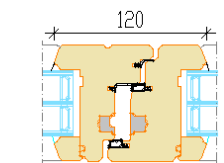

OPENING: Inside view

FIXED (direct glazing)
 Min sizes 330 x 330 mm

Tilt and turn (left/right)
 Min max L= 550...1710 mm H= 566...2527 mm,
 max weight of sash 130 kg

Turn only (left/right)
 Min max L= 550...1710 mm H= 566...2527 mm,
 max weight of sash 130 kg

Tilt only
 Min max L= 550...2500 mm H= 566...1325 mm,
 max weight of sash 80 kg

Handle positions:

Tilt position
 (ventilation)

Turn position
 for quick air
 exchange or window
 washing

Closed

Section without mullion
 Secondary sash/Primary sash

Section through fixed mullion
 Opening sash/Opening sash

Fixed window

Section through mullion
 Opening sash /Fixed light