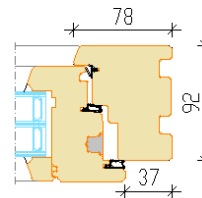

AruAL Nordic 92 IN Inward opening tilt-and-turn wooden window

- Made to Measure Sizes
- Good thermal performance—Window U_w 0.75 W/m²K of window 1230x1480 mm, glass U_g 0.47
- Frame thickness 92 mm
- Sash profile thickness 92 mm
- Timber selection:
 - fingerjointed or selected laminated pine timber;
 - laminated oak timber
- Timber finishing with waterbased paint or stain. Paint according to RAL color chart, stane according to manufacturer's samples.
- Triple glazing, thickness 52 mm ($U_g > 0,47$)
- Glazing with glazing beads inside, sealing from inside and outside with silicone
- Glazing bar options:
 1. penetrating glazing bars
 2. bar frame on the hinges (outside)
 3. Vienna glazing bars (Norwegian style)
 4. glued-on decorative bars (Georgian style)
 5. decorative bars inside the glass unit

OPENING: Inside view

FIXED (direct glazing)
 Min sizes 330 x 330 mm

Tilt and turn (left/right)
 Min max L= 550...1710 mm H= 566...2527 mm,
 max weight of sash 130 kg

Turn only (left/right)
 Min max L= 550...1710 mm H= 566...2527 mm,
 max weight of sash 130 kg

Tilt only
 Min max L= 550...2500 mm H= 566...1325 mm,
 max weight of sash 80 kg

Handle positions:

Tilt position
 (ventilation)

Turn position
 for quick air
 exchange or window
 washing

Closed

Section without mullion
 Secondary sash/Primary sash