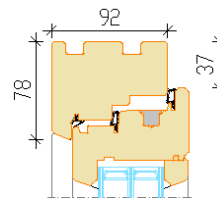

OPENING: Inside view

FIXED (direct glazing)
 Min sizes 330 x 330 mm

Tilt and turn (left/right)
 Min max L= 550...1710 mm H= 566...2527 mm,
 max weight of sash 130 kg

Turn only (left/right)
 Min max L= 550...1710 mm H= 566...2527 mm,
 max weight of sash 130 kg

Tilt only
 Min max L= 550...2500 mm H= 566...1325 mm,
 max weight of sash 80 kg

Handle positions:

Tilt position
 (ventilation)

Turn position
 for quick air
 exchange or window
 washing

Closed

Section without mullion
 Secondary sash/Primary sash

Section through fixed mullion
 Opening sash/Opening sash

Fixed window

Section through mullion
 Opening sash /Fixed light