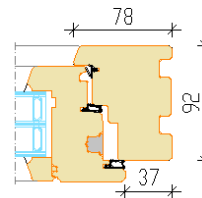

Aru Nordic 92 IN Inward opening tilt-and-turn wooden window

- Made to Measure Sizes
- Good thermal performance—Window U_w 0.75 W/m²K of window 1230x1480 mm, glass U_g 0.47
- Frame thickness 92 mm
- Sash profile thickness 92 mm
- Timber selection:
 - fingerjointed or selected laminated pine timber;
 - laminated oak timber
- Timber finishing with waterbased paint or stain. Paint according to RAL color chart, stane according to manufacturer's samples.
- Triple glazing, thickness 52 mm ($U_g > 0,47$)
- Glazing with glazing beads inside, sealing from inside and outside with silicone
- Glazing bar options:
 1. penetrating glazing bars
 2. bar frame on the hinges (outside)
 3. Vienna glazing bars (Norwegian style)
 4. glued-on decorative bars (Georgian style)
 5. decorative bars inside the glass unit

OPENING: Inside view

FIXED (direct glazing)
 Min sizes 330 x 330 mm

Tilt and turn (left/right)
 Min max L= 550...1710 mm H= 566...2527 mm,
 max weight of sash 130 kg

Turn only (left/right)
 Min max L= 550...1710 mm H= 566...2527 mm,
 max weight of sash 130 kg

Tilt only
 Min max L= 550...2500 mm H= 566...1325 mm,
 max weight of sash 80 kg

Handle positions:

Tilt position
 (ventilation)

Turn position
 for quick air
 exchange or window
 washing

Closed

Section without mullion
 Secondary sash/Primary sash