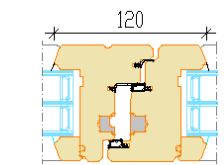

OPENING: Inside view

FIXED (direct glazing)
 Min sizes 330 x 330 mm

Tilt and turn (left/right)
 Min max L= 550...1710 mm H= 566...2527 mm,
 max weight of sash 130 kg

Turn only (left/right)
 Min max L= 550...1710 mm H= 566...2527 mm,
 max weight of sash 130 kg

Tilt only
 Min max L= 550...2500 mm H= 566...1325 mm,
 max weight of sash 80 kg

Handle positions:

Tilt position
 (ventilation)

Turn position
 for quick air
 exchange or window
 washing

Closed

Section without mullion
 Secondary sash/Primary sash

Section through fixed mullion
 Opening sash/Opening sash

Fixed window

Section through mullion
 Opening sash /Fixed light