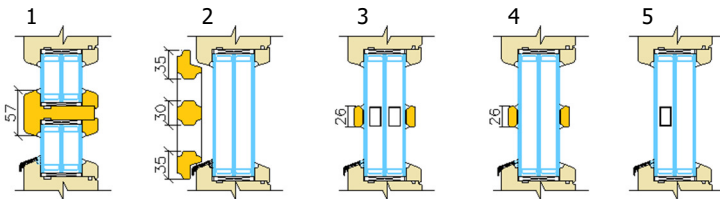

Aru Nordic 92 IN Inward opening tilt-and-turn wooden window

- Made to Measure Sizes
- Good thermal performance—Window U_w 0.75 W/m²K of window 1230x1480 mm, glass U_g 0.47
- Frame thickness 92 mm
- Sash profile thickness 92 mm
- Timber selection:
 - fingerjointed or selected laminated pine timber;
 - laminated oak timber
- Timber finishing with waterbased paint or stain. Paint according to RAL color chart, stane according to manufacturer's samples.
- Triple glazing, thickness 52 mm ($U_g > 0,47$)
- Glazing with glazing beads inside, sealing from inside and outside with silicone
- Glazing bar options:
 1. penetrating glazing bars
 2. bar frame on the hinges (outside)
 3. Vienna glazing bars (Norwegian style)
 4. glued-on decorative bars (Georgian style)
 5. decorative bars inside the glass unit

- Extras:
 - jamb extensions, window boards;
 - special glasses (toughened, laminated, sun protection, self cleaning, pattern, etc.), blinds inside the glass unit, different materials and different colors of edge mouldings;
 - concealed hinges, tilt first opening (TF), safety fittings
 - lockable handles, design handles;
 - insect nets
- Various combinations with opening and non-opening parts are possible in single jamb
- Special shape windows

OPENING: Inside view

FIXED (direct glazing)
 Min sizes 330 x 330 mm

Tilt and turn (left/right)
 Min max L= 550...1710 mm H= 566...2527 mm,
 max weight of sash 130 kg

Turn only (left/right)
 Min max L= 550...1710 mm H= 566...2527 mm,
 max weight of sash 130 kg

Tilt only
 Min max L= 550...2500 mm H= 566...1325 mm,
 max weight of sash 80 kg

Handle positions:

Tilt position
 (ventilation)

Turn position
 for quick air
 exchange or window
 washing

Closed

Section without mullion
 Secondary sash/Primary sash