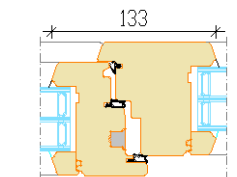

Section through fixed mullion
Opening sash/Opening sash

Section through mullion
Opening sash /Fixed light