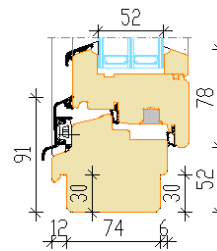

Aru Nordic 92 IN Inward opening tilt-and-turn wooden window

- Made to Measure Sizes
- Good thermal performance—Window U_w 0.75 W/m²K of window 1230x1480 mm, glass U_g 0.47
- Frame thickness 92 mm
- Sash profile thickness 92 mm
- Timber selection:
 - fingerjointed or selected laminated pine timber;
 - laminated oak timber
- Timber finishing with waterbased paint or stain. Paint according to RAL color chart, stane according to manufacturer's samples.
- Triple glazing, thickness 52 mm ($U_g > 0,47$)
- Glazing with glazing beads inside, sealing from inside and outside with silicone
- Glazing bar options:
 1. penetrating glazing bars
 2. bar frame on the hinges (outside)
 3. Vienna glazing bars (Norwegian style)
 4. glued-on decorative bars (Georgian style)
 5. decorative bars inside the glass unit

OPENING: Inside view

FIXED (direct glazing)
 Min sizes 330 x 330 mm

Tilt and turn (left/right)
 Min max L= 550...1710 mm H= 566...2527 mm,
 max weight of sash 130 kg

Turn only (left/right)
 Min max L= 550...1710 mm H= 566...2527 mm,
 max weight of sash 130 kg

Tilt only
 Min max L= 550...2500 mm H= 566...1325 mm,
 max weight of sash 80 kg

Handle positions:

Tilt position
 (ventilation)

Turn position
 for quick air
 exchange or window
 washing

Closed

Section without mullion
 Secondary sash/Primary sash

Section through fixed mullion
 Opening sash/Opening sash

Fixed window

Section through mullion
 Opening sash /Fixed light