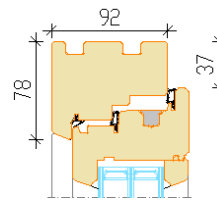

Aru Nordic 92 IN Inward opening tilt-and-turn wooden window

- Made to Measure Sizes
- Good thermal performance—Window U_w 0.75 W/m²K of window 1230x1480 mm, glass U_g 0.47
- Frame thickness 92 mm
- Sash profile thickness 92 mm
- Timber selection:
 - fingerjointed or selected laminated pine timber;
 - laminated oak timber
- Timber finishing with waterbased paint or stain. Paint according to RAL color chart, stane according to manufacturer's samples.
- Triple glazing, thickness 52 mm ($U_g > 0,47$)
- Glazing with glazing beads inside, sealing from inside and outside with silicone
- Glazing bar options:
 1. penetrating glazing bars
 2. bar frame on the hinges (outside)
 3. Vienna glazing bars (Norwegian style)
 4. glued-on decorative bars (Georgian style)
 5. decorative bars inside the glass unit

OPENING: Inside view

FIXED (direct glazing)
 Min sizes 330 x 330 mm

Tilt and turn (left/right)
 Min max L= 550...1710 mm H= 566...2527 mm,
 max weight of sash 130 kg

Turn only (left/right)
 Min max L= 550...1710 mm H= 566...2527 mm,
 max weight of sash 130 kg

Tilt only
 Min max L= 550...2500 mm H= 566...1325 mm,
 max weight of sash 80 kg

Handle positions:

Tilt position
 (ventilation)

Turn position
 for quick air
 exchange or window
 washing

Closed

Section without mullion
 Secondary sash/Primary sash

Section through fixed mullion
 Opening sash/Opening sash

Fixed window

Section through mullion
 Opening sash /Fixed light