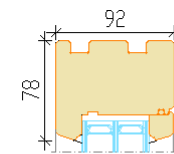

Aru Nordic 92 IN Inward opening tilt-and-turn wooden window

- Made to Measure Sizes
- Good thermal performance—Window U_w 0.75 W/m²K of window 1230x1480 mm, glass U_g 0.47
- Frame thickness 92 mm
- Sash profile thickness 92 mm
- Timber selection:
 - fingerjointed or selected laminated pine timber;
 - laminated oak timber
- Timber finishing with waterbased paint or stain. Paint according to RAL color chart, stane according to manufacturer's samples.
- Triple glazing, thickness 52 mm ($U_g > 0,47$)
- Glazing with glazing beads inside, sealing from inside and outside with silicone
- Glazing bar options:
 1. penetrating glazing bars
 2. bar frame on the hinges (outside)
 3. Vienna glazing bars (Norwegian style)
 4. glued-on decorative bars (Georgian style)
 5. decorative bars inside the glass unit

OPENING: Inside view

FIXED (direct glazing)
 Min sizes 330 x 330 mm

Tilt and turn (left/right)
 Min max L= 550...1710 mm H= 566...2527 mm,
 max weight of sash 130 kg

Turn only (left/right)
 Min max L= 550...1710 mm H= 566...2527 mm,
 max weight of sash 130 kg

Tilt only
 Min max L= 550...2500 mm H= 566...1325 mm,
 max weight of sash 80 kg

Handle positions:

Tilt position
 (ventilation)

Turn position
 for quick air
 exchange or window
 washing

Closed

Section without mullion
 Secondary sash/Primary sash

Section through fixed mullion
 Opening sash/Opening sash

Fixed window

Section through mullion
 Opening sash /Fixed light