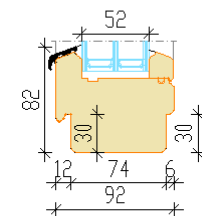

Aru Nordic 92 IN Inward opening tilt-and-turn wooden window

- Made to Measure Sizes
- Good thermal performance—Window U_w 0.75 W/m²K of window 1230x1480 mm, glass U_g 0.47
- Frame thickness 92 mm
- Sash profile thickness 92 mm
- Timber selection:
 - fingerjointed or selected laminated pine timber;
 - laminated oak timber
- Timber finishing with waterbased paint or stain. Paint according to RAL color chart, stane according to manufacturer's samples.
- Triple glazing, thickness 52 mm ($U_g > 0,47$)
- Glazing with glazing beads inside, sealing from inside and outside with silicone
- Glazing bar options:
 1. penetrating glazing bars
 2. bar frame on the hinges (outside)
 3. Vienna glazing bars (Norwegian style)
 4. glued-on decorative bars (Georgian style)
 5. decorative bars inside the glass unit

OPENING: Inside view

FIXED (direct glazing)
 Min sizes 330 x 330 mm

Tilt and turn (left/right)
 Min max L= 550...1710 mm H= 566...2527 mm,
 max weight of sash 130 kg

Turn only (left/right)
 Min max L= 550...1710 mm H= 566...2527 mm,
 max weight of sash 130 kg

Tilt only
 Min max L= 550...2500 mm H= 566...1325 mm,
 max weight of sash 80 kg

Handle positions:

Tilt position
 (ventilation)

Turn position
 for quick air
 exchange or window
 washing

Closed

Section without mullion
 Secondary sash/Primary sash

Section through fixed mullion
 Opening sash/Opening sash

Fixed window

Section through mullion
 Opening sash /Fixed light