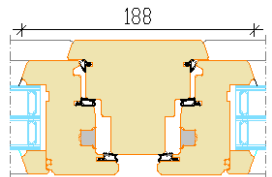

Aru Nordic 92 IN Inward opening tilt-and-turn wooden window

- Made to Measure Sizes
- Good thermal performance—Window U_w 0.75 W/m²K of window 1230x1480 mm, glass U_g 0.47
- Frame thickness 92 mm
- Sash profile thickness 92 mm
- Timber selection:
 - fingerjointed or selected laminated pine timber;
 - laminated oak timber
- Timber finishing with waterbased paint or stain. Paint according to RAL color chart, stane according to manufacturer's samples.
- Triple glazing, thickness 52 mm ($U_g > 0,47$)
- Glazing with glazing beads inside, sealing from inside and outside with silicone
- Glazing bar options:
 1. penetrating glazing bars
 2. bar frame on the hinges (outside)
 3. Vienna glazing bars (Norwegian style)
 4. glued-on decorative bars (Georgian style)
 5. decorative bars inside the glass unit

OPENING: Inside view

FIXED (direct glazing)
 Min sizes 330 x 330 mm

Tilt and turn (left/right)
 Min max L= 550...1710 mm H= 566...2527 mm,
 max weight of sash 130 kg

Turn only (left/right)
 Min max L= 550...1710 mm H= 566...2527 mm,
 max weight of sash 130 kg

Tilt only
 Min max L= 550...2500 mm H= 566...1325 mm,
 max weight of sash 80 kg

Handle positions:

Tilt position
 (ventilation)

Turn position
 for quick air
 exchange or window
 washing

Closed

Section without mullion
 Secondary sash/Primary sash