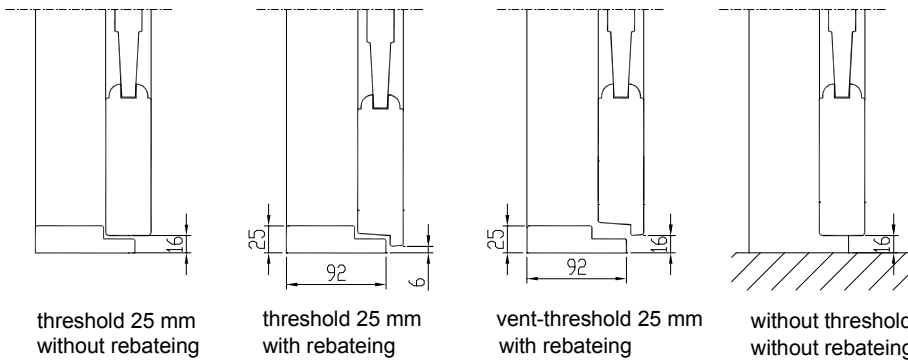

## SOLID WOOD PANELLED DOORS

Standard internal door:

- Jamb 92 x 42 mm
- Threshold 25 mm oak
- Doorleaf rebated round the door or without bottom rebate
- Doorframe 110 x 42 mm, 140 x 42 mm
- Panels 25 mm, triple glued timber or MDF
- Seal 1x in the jamb
- Hinges 3 pcs 2D adjustable
- Locking Abloy 2014 (2 holes Ø40 mm)
- Glass 4 mm clear
- Finishing paint, lacquer, stain+lacquer or oil