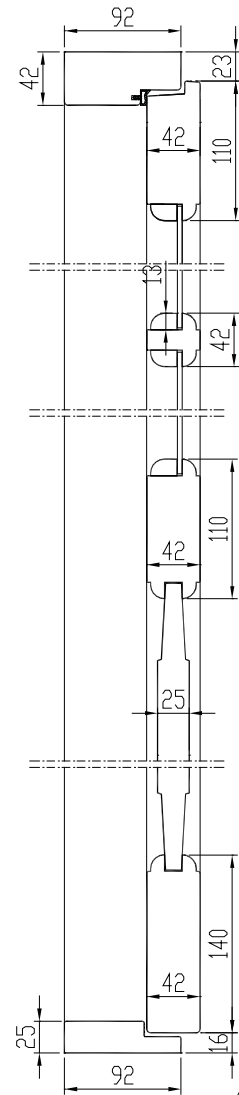

“Aru ID WOOD CLASSIC” is a traditional solid timber internal panel door that is mainly produced from oak, ash or selected knot-free pine and comes in a range of opaque finishes to show the beauty of the timber. This door is also available with glass panels.

## Solid wood stained internal panel doors

Aru ID CLASSIC

## SOLID WOOD PANELLED DOORS

Standard internal door:

- Jamb 92 x 42 mm
- Threshold 25 mm oak
- Doorleaf rebated round the door or without bottom rebate
- Doorframe 110 x 42 mm, 140 x 42 mm
- Panels 25 mm, triple glued timber or MDF
- Seal 1x in the jamb
- Hinges 3 pcs 2D adjustable
- Locking Abloy 2014 (2 holes Ø40 mm)
- Glass 4 mm clear
- Finishing paint, lacquer, stain+lacquer or oil