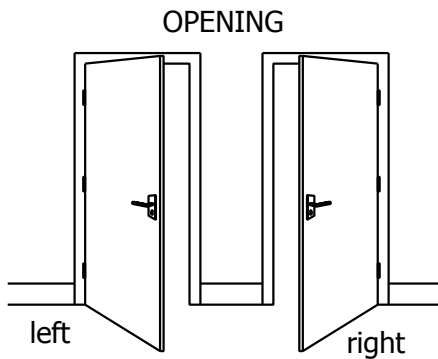

“Aru ID WOOD CLASSIC” is a traditional solid timber internal panel door that is mainly produced from oak, ash or selected knot-free pine and comes in a range of opaque finishes to show the beauty of the timber. This door is also available with glass panels.

## Solid wood stained internal panel doors

Aru ID CLASSIC

## SOLID WOOD PANELLED DOORS

Standard internal door:

- Jamb 92 x 42 mm
- Threshold 25 mm oak
- Doorleaf rebated round the door or without bottom rebate
- Doorframe 110 x 42 mm, 140 x 42 mm
- Panels 25 mm, triple glued timber or MDF
- Seal 1x in the jamb
- Hinges 3 pcs 2D adjustable
- Locking Abloy 2014 (2 holes Ø40 mm)
- Glass 4 mm clear
- Finishing paint, lacquer, stain+lacquer or oil