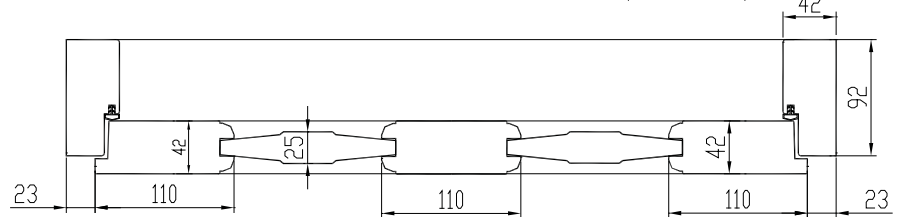

## SOLID WOOD PANELLED DOORS

Standard internal door:

- Jamb 92 x 42 mm
- Threshold 25 mm oak
- Doorleaf rebated round the door or without bottom rebate
- Doorframe 110 x 42 mm, 140 x 42 mm
- Panels 25 mm, triple glued timber or MDF
- Seal 1x in the jamb
- Hinges 3 pcs 2D adjustable
- Locking Abloy 2014 (2 holes Ø40 mm)
- Glass 4 mm clear
- Finishing paint, lacquer, stain+lacquer or oil