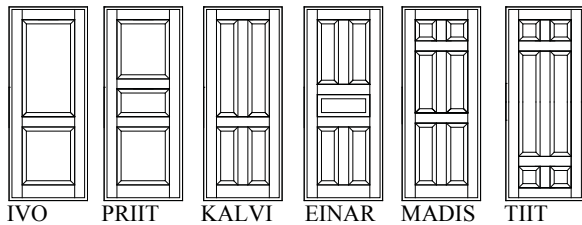

PANELLED DOORS