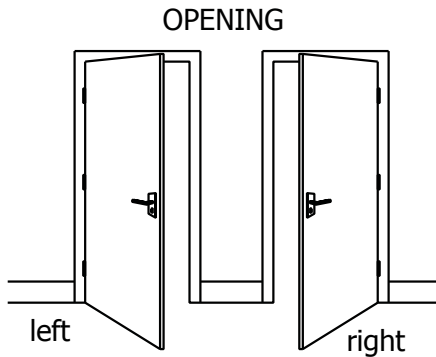

“Aru ID COLOR CLASSIC” is a traditional solid timber internal panel door with painted finish. A timeless classic available in both rebated and non-rebated with optional glass panels available according to the customer’s preference.

Painted solid wood internal panel doors

Aru ID CLASSIC

SOLID WOOD PANELLED DOORS

Standard internal door:

- Jamb 92 x 42 mm
- Thershold 25 mm oak
- Doorleaf rebated round the door or without bottom rebate
- Doorframe 110 x 42 mm, 140 x 42 mm
- Panels 25 mm, triple glued timber or MDF
- Seal 1x in the jamb
- Hinges 3 pcs 2D adjustable
- Locking Abloy 2014 (2 holes Ø40 mm)
- Glass 4 mm clear
- Finishing paint, lacquer, stain+lacquer or oil