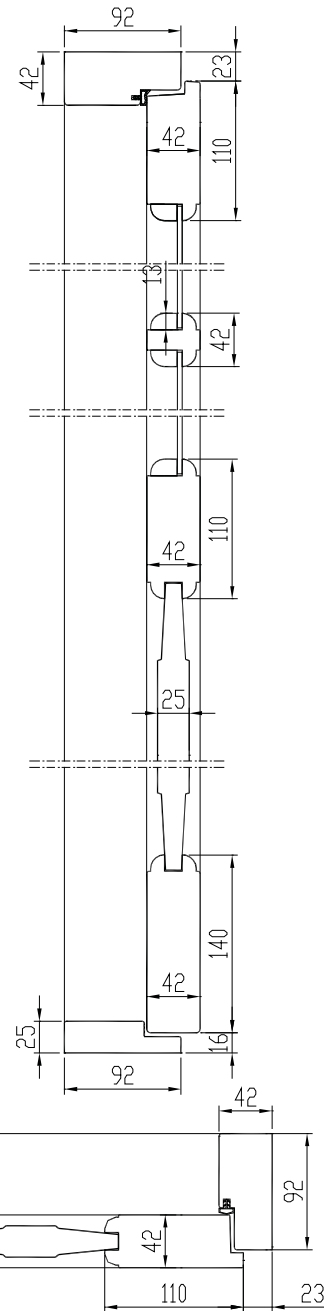

“Aru ID COLOR CLASSIC” is a traditional solid timber internal panel door with painted finish. A timeless classic available in both rebated and non-rebated with optional glass panels available according to the customer’s preference.

Painted solid wood internal panel doors

Aru ID CLASSIC

SOLID WOOD PANELLED DOORS

Standard internal door:

- Jamb 92 x 42 mm
- Thershold 25 mm oak
- Doorleaf rebated round the door or without bottom rebate
- Doorframe 110 x 42 mm, 140 x 42 mm
- Panels 25 mm, triple glued timber or MDF
- Seal 1x in the jamb
- Hinges 3 pcs 2D adjustable
- Locking Abloy 2014 (2 holes Ø40 mm)
- Glass 4 mm clear
- Finishing paint, lacquer, stain+lacquer or oil