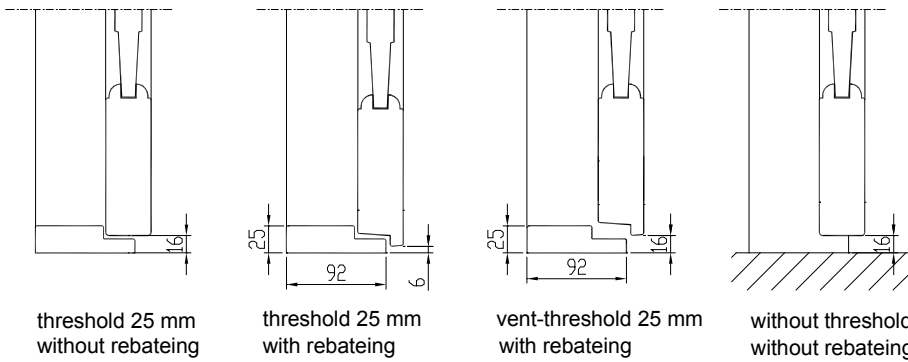

Painted solid wood internal panel doors

Aru ID CLASSIC

SOLID WOOD PANELLED DOORS

Standard internal door:

- Jamb 92 x 42 mm
- Thershold 25 mm oak
- Doorleaf rebated round the door or without bottom rebate
- Doorframe 110 x 42 mm, 140 x 42 mm
- Panels 25 mm, triple glued timber or MDF
- Seal 1x in the jamb
- Hinges 3 pcs 2D adjustable
- Locking Abloy 2014 (2 holes Ø40 mm)
- Glass 4 mm clear
- Finishing paint, lacquer, stain+lacquer or oil