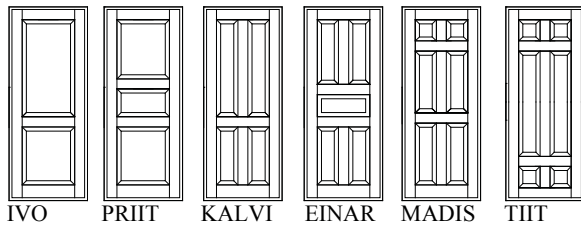

“Aru ID COLOR CLASSIC” is a traditional solid timber internal panel door with painted finish. A timeless classic available in both rebated and non-rebated with optional glass panels available according to the customer’s preference.

Painted solid wood internal panel doors

Aru ID CLASSIC

SOLID WOOD PANELLED DOORS

Standard internal door:

- Jamb 92 x 42 mm
- Thershold 25 mm oak
- Doorleaf rebated round the door or without bottom rebate
- Doorframe 110 x 42 mm, 140 x 42 mm
- Panels 25 mm, triple glued timber or MDF
- Seal 1x in the jamb
- Hinges 3 pcs 2D adjustable
- Locking Abloy 2014 (2 holes Ø40 mm)
- Glass 4 mm clear
- Finishing paint, lacquer, stain+lacquer or oil

MODELS:

PANELLED DOORS

GLASS-DOORS