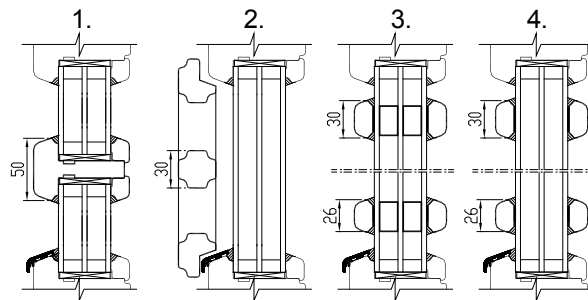

### Handle positions

tilt

microventilation

turn

closed

### GLAZING BAR OPTIONS

1. Penetrating bars 50 mm
2. Bar frame on the hinges
3. Taped bars Norwegian style
4. Taped bars Georgian style

### OPENING:

Inside view

F - FIXED

2x or 3x glazing in the frame. Aluminium slat on the lower part of the frame  
min measures 330 x 330 mm

DK - TILT AND TURN (LEFT / RIGHT)

min max L=400...1710 mm H=408...2527 mm, weight max 130 kg

D - SIDEHUNG (LEFT / RIGHT)

min max L=400...1710 mm H=408...2527 mm, weight max 130 kg

KIPP - TOPHUNG (Handle above)

min max L=330...2510 mm H=350...1927 mm, weight max 80 kg

NB! Maximum and minimum dimensions and opening possibilities also depend on the aspect ratio.  
Please ask our specialists for additional information.