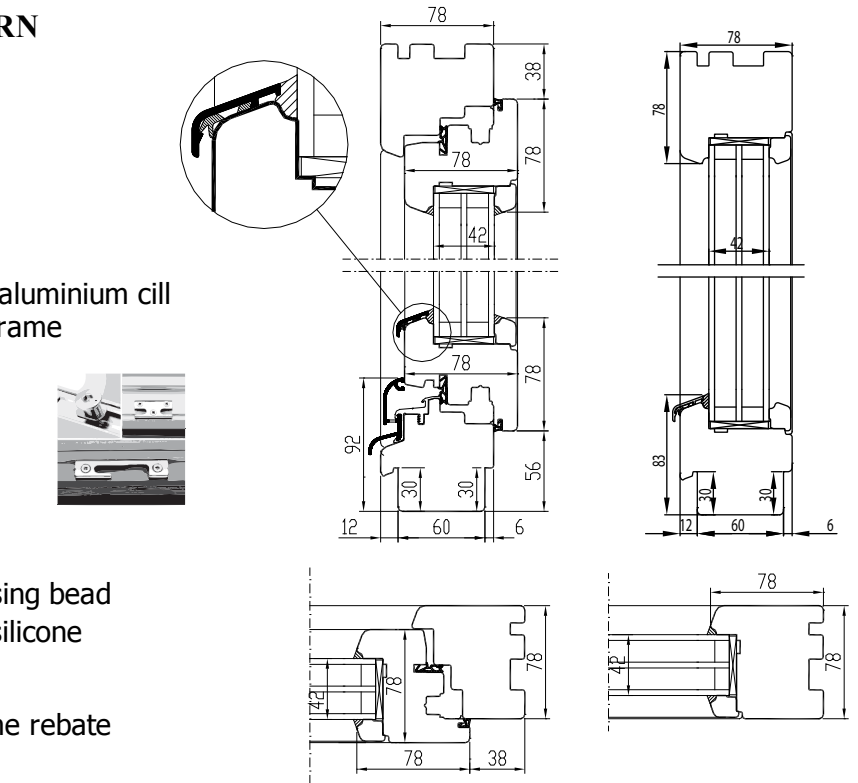

### Handle positions

tilt

microventilation

turn

closed

### GLAZING BAR OPTIONS

1. Penetrating bars 50 mm
2. Bar frame on the hinges
3. Taped bars Norwegian style
4. Taped bars Georgian style

### OPENING:

Inside view

F - FIXED

2x or 3x glazing in the frame. Aluminium slat on the lower part of the frame  
min measures 330 x 330 mm

DK - TILT AND TURN (LEFT / RIGHT)

min max L=400...1710 mm H=408...2527 mm, weight max 130 kg

D - SIDEHUNG (LEFT / RIGHT)

min max L=400...1710 mm H=408...2527 mm, weight max 130 kg

KIPP - TOPHUNG (Handle above)

min max L=330...2510 mm H=350...1927 mm, weight max 80 kg

NB! Maximum and minimum dimensions and opening possibilities also depend on the aspect ratio.  
Please ask our specialists for additional information.