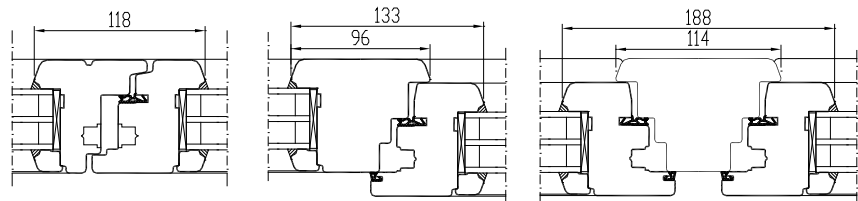

### Handle positions

tilt

microventilation

turn

closed

### OPENING:

Inside view

F - FIXED

2x or 3x glazing in the frame. Aluminium slat on the lower part of the frame  
min measures 330 x 330 mm

DK - TILT AND TURN (LEFT / RIGHT)

min max L=400...1710 mm H=408...2527 mm, weight max 130 kg

D - SIDEHUNG (LEFT / RIGHT)

min max L=400...1710 mm H=408...2527 mm, weight max 130 kg

KIPP - TOPHUNG (Handle above)

min max L=330...2510 mm H=350...1927 mm, weight max 80 kg

NB! Maximum and minimum dimensions and opening possibilities also depend on the aspect ratio.  
Please ask our specialists for additional information.