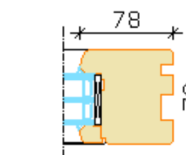

### OPENING Outside view

FIXED (direct glazing)

Tilt and turn (left/right)  
Min max L= 410...1710 mm H= 410...2720 mm,  
max weight of sash 130 kg

Turn only (left/right)  
Min max L= 410...1710 mm H= 410...2720 mm,  
max weight of sash 130 kg

Tilt only  
Min max L= 435...2510 mm H= 380...1329 mm,  
max weight of sash 80 kg

Openable window

Fixed window

Fixed window

Fixed window

Fixed window

The bottom frame and sash are protected with aluminium profiles

Section without mullion  
Secondary sash/Primary sash

Section through fixed mullion  
Opening sash/Opening sash

Section through mullion  
Opening sash /Fixed light