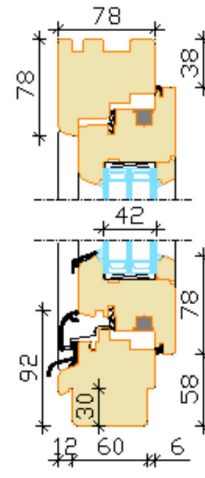

## Aru 78 Softline IN Inwards opening tilt and turn wooden window

- Made to Measure Sizes
- Good thermal performance (Window Uw 0,83 W/m<sup>2</sup>K of window 1230x1480 mm; glass Ug-0,54)
- Frame and sash profile thickness 78 mm
- Timber selection :
  - fingerjointed or selected laminated pine timber;
  - laminated oak timber
- Timber finishing with waterbased paint or stain. Paint according to RAL colour chart, stain according to manufacturer's samples.
- Triple glazing
- Glazing with glazing beads inside, fastened with hidden nails, sealed with silicone in and out
- Glazing bar options:
  1. penetrating bars
  2. glued on both sides of the glass+slats inside the glazing (Norwegian style)
  3. glued on both sides of the glass (Georgian style)
  4. dekorative bars inside the glazing
  5. removable on the outside
  6. bar frame on the hinges (outside)

### OPENING Outside view

FIXED (direct glazing)

Tilt and turn (left/right)  
Min max L= 410...1710 mm H= 410...2720 mm,  
max weight of sash 130 kg

Turn only (left/right)  
Min max L= 410...1710 mm H= 410...2720 mm,  
max weight of sash 130 kg

Tilt only  
Min max L= 435...2510 mm H= 380...1329 mm,  
max weight of sash 80 kg

Openable window

Fixed window

Fixed window

Fixed window

Fixed window

The bottom frame and sash are protected with aluminium profiles

Section without mullion  
Secondary sash/Primary sash

Section through fixed mullion  
Opening sash/Opening sash

Section through mullion  
Opening sash /Fixed light