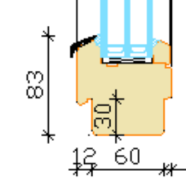

### OPENING Outside view

FIXED (direct glazing)

Tilt and turn (left/right)  
Min max L= 410...1710 mm H= 410...2720 mm,  
max weight of sash 130 kg

Turn only (left/right)  
Min max L= 410...1710 mm H= 410...2720 mm,  
max weight of sash 130 kg

Tilt only  
Min max L= 435...2510 mm H= 380...1329 mm,  
max weight of sash 80 kg

Openable window

Fixed window

Fixed window

Fixed window

Fixed window

The bottom frame and sash are protected with aluminium profiles

Section without mullion  
Secondary sash/Primary sash

Section through fixed mullion  
Opening sash/Opening sash

Section through mullion  
Opening sash /Fixed light