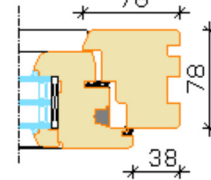

### OPENING Outside view

FIXED (direct glazing)

Tilt and turn (left/right)  
Min max L= 410...1710 mm H= 410...2720 mm,  
max weight of sash 130 kg

Turn only (left/right)  
Min max L= 410...1710 mm H= 410...2720 mm,  
max weight of sash 130 kg

Tilt only  
Min max L= 435...2510 mm H= 380...1329 mm,  
max weight of sash 80 kg

Openable window

Fixed window

Fixed window

Fixed window

Fixed window

The bottom frame and sash are protected with aluminium profiles