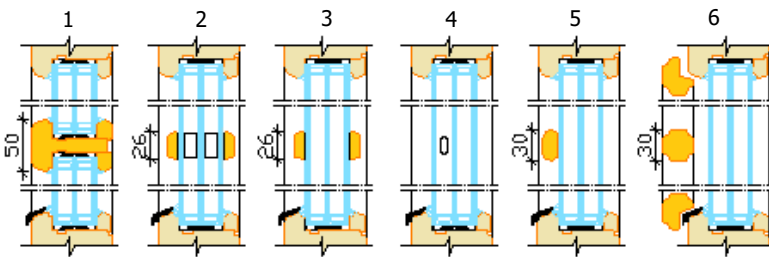

## Aru 78 Softline IN Inwards opening tilt and turn wooden window

- Made to Measure Sizes
- Good thermal performance (Window Uw 0,83 W/m<sup>2</sup>K of window 1230x1480 mm; glass Ug-0,54)
- Frame and sash profile thickness 78 mm
- Timber selection :
  - fingerjointed or selected laminated pine timber;
  - laminated oak timber
- Timber finishing with waterbased paint or stain. Paint according to RAL colour chart, stain according to manufacturer's samples.
- Triple glazing
- Glazing with glazing beads inside, fastened with hidden nails, sealed with silicone in and out
- Glazing bar options:
  1. penetrating bars
  2. glued on both sides of the glass+slats inside the glazing (Norwegian style)
  3. glued on both sides of the glass (Georgian style)
  4. dekorative bars inside the glazing
  5. removable on the outside
  6. bar frame on the hinges (outside)

### OPENING Outside view

FIXED (direct glazing)

Tilt and turn (left/right)  
Min max L= 410...1710 mm H= 410...2720 mm,  
max weight of sash 130 kg

Turn only (left/right)  
Min max L= 410...1710 mm H= 410...2720 mm,  
max weight of sash 130 kg

Tilt only  
Min max L= 435...2510 mm H= 380...1329 mm,  
max weight of sash 80 kg

Openable window

Fixed window

Fixed window

Fixed window

Fixed window

The bottom frame and sash are protected with aluminium profiles