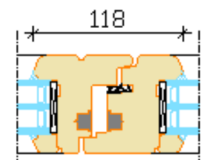

### OPENING Outside view

FIXED (direct glazing)

Tilt and turn (left/right)  
Min max L= 410...1710 mm H= 410...2720 mm,  
max weight of sash 130 kg

Turn only (left/right)  
Min max L= 410...1710 mm H= 410...2720 mm,  
max weight of sash 130 kg

Tilt only  
Min max L= 435...2510 mm H= 380...1329 mm,  
max weight of sash 80 kg

Openable window

Fixed window

Fixed window

Fixed window

Fixed window

The bottom frame and sash are protected with aluminium profiles

Section without mullion  
Secondary sash/Primary sash

Section through fixed mullion  
Opening sash/Opening sash

Section through mullion  
Opening sash /Fixed light