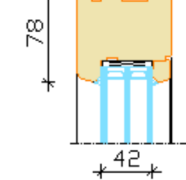

## Aru 78 Softline IN Inwards opening tilt and turn wooden window

- Made to Measure Sizes
- Good thermal performance (Window Uw 0,83 W/m<sup>2</sup>K of window 1230x1480 mm; glass Ug-0,54)
- Frame and sash profile thickness 78 mm
- Timber selection :
  - fingerjointed or selected laminated pine timber;
  - laminated oak timber
- Timber finishing with waterbased paint or stain. Paint according to RAL colour chart, stain according to manufacturer's samples.
- Triple glazing
- Glazing with glazing beads inside, fastened with hidden nails, sealed with silicone in and out
- Glazing bar options:
  1. penetrating bars
  2. glued on both sides of the glass+slats inside the glazing (Norwegian style)
  3. glued on both sides of the glass (Georgian style)
  4. dekorative bars inside the glazing
  5. removable on the outside
  6. bar frame on the hinges (outside)

### OPENING Outside view

FIXED (direct glazing)

Tilt and turn (left/right)  
Min max L= 410...1710 mm H= 410...2720 mm,  
max weight of sash 130 kg

Turn only (left/right)  
Min max L= 410...1710 mm H= 410...2720 mm,  
max weight of sash 130 kg

Tilt only  
Min max L= 435...2510 mm H= 380...1329 mm,  
max weight of sash 80 kg

Openable window

Fixed window

Fixed window

Fixed window

Fixed window

The bottom frame and sash are protected with aluminium profiles