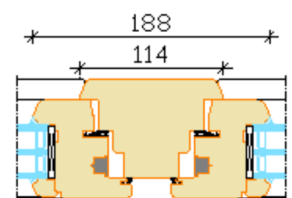

### OPENING Outside view

FIXED (direct glazing)

Tilt and turn (left/right)  
Min max L= 410...1710 mm H= 410...2720 mm,  
max weight of sash 130 kg

Turn only (left/right)  
Min max L= 410...1710 mm H= 410...2720 mm,  
max weight of sash 130 kg

Tilt only  
Min max L= 435...2510 mm H= 380...1329 mm,  
max weight of sash 80 kg

Openable window

Fixed window

Fixed window

Fixed window

Fixed window

The bottom frame and sash are protected with aluminium profiles

Section without mullion  
Secondary sash/Primary sash

Section through fixed mullion  
Opening sash/Opening sash

Section through mullion  
Opening sash /Fixed light