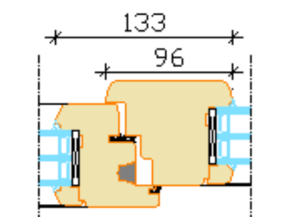

### OPENING Outside view

FIXED (direct glazing)

Tilt and turn (left/right)  
Min max L= 410...1710 mm H= 410...2720 mm,  
max weight of sash 130 kg

Turn only (left/right)  
Min max L= 410...1710 mm H= 410...2720 mm,  
max weight of sash 130 kg

Tilt only  
Min max L= 435...2510 mm H= 380...1329 mm,  
max weight of sash 80 kg

Openable window

Fixed window

Fixed window

Fixed window

Fixed window

The bottom frame and sash are protected with aluminium profiles

Section without mullion  
Secondary sash/Primary sash

Section through fixed mullion  
Opening sash/Opening sash

Section through mullion  
Opening sash /Fixed light