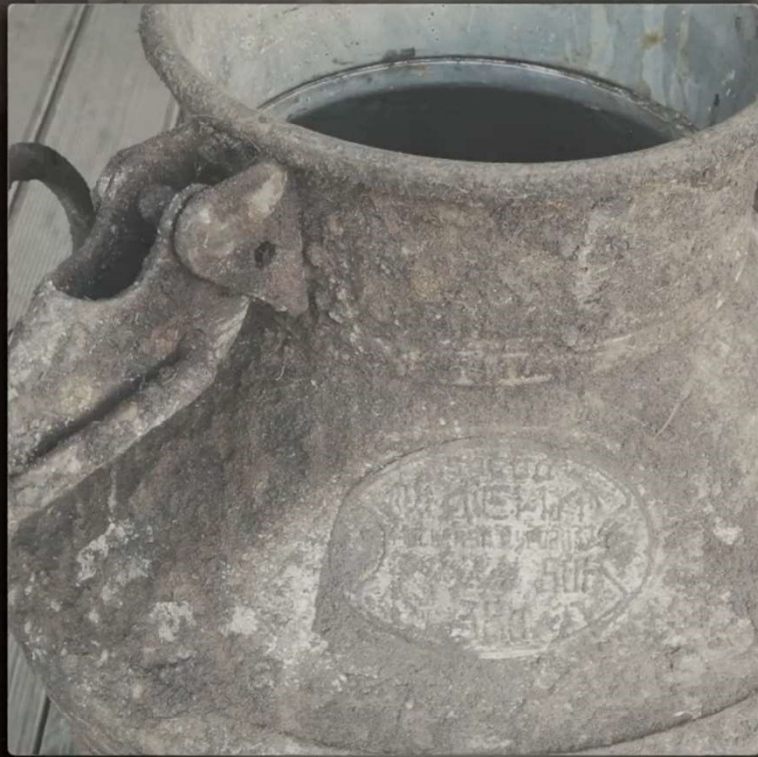

The background is a dark red color with several black silhouettes of trees, including what appear to be ferns and other leafy plants, scattered across the scene. The text "Miks see täna on oluline?" is centered in white. Below the text is a white, wavy underline that spans the width of the text.

Miks see täna on oluline?

The background is a dark red color with black silhouettes of trees and a wavy white line. The text is centered and reads:

Eesti rahvas peab jälle ajalukku
kirjutama oma kangelaste
nimed.