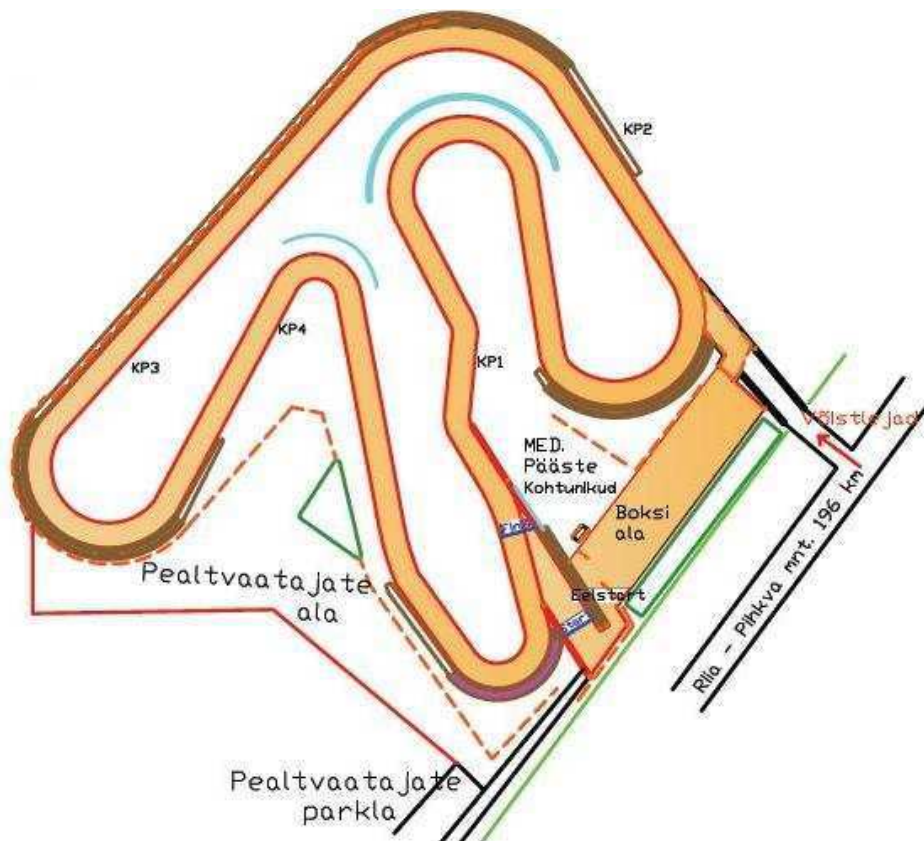

OLEREX ESTONIAN RALLYCROSS CHAMPIONSHIP IV ROUND

Misso Rallycross Track, Estonia

07.07.2012

Timing and results by EAL Timing

<http://www.mylaps.ee>

Track name: Misso Rallycross track

Track Length: 1140 m Width: 10-14 m

Turns: 8 (5 left; 3 right)

Track Direction: Anti-clockwise

Track address: Võru county, Misso parish, Estonia

GPS: 57°36'54.79"; 27°15'36,5"

Time zone: GMT +1

Track records:

SuperCar

51,338 Sten Oja, EST, Mitsubishi Lancer EVO VI, Yellow Racing 15.10.2011