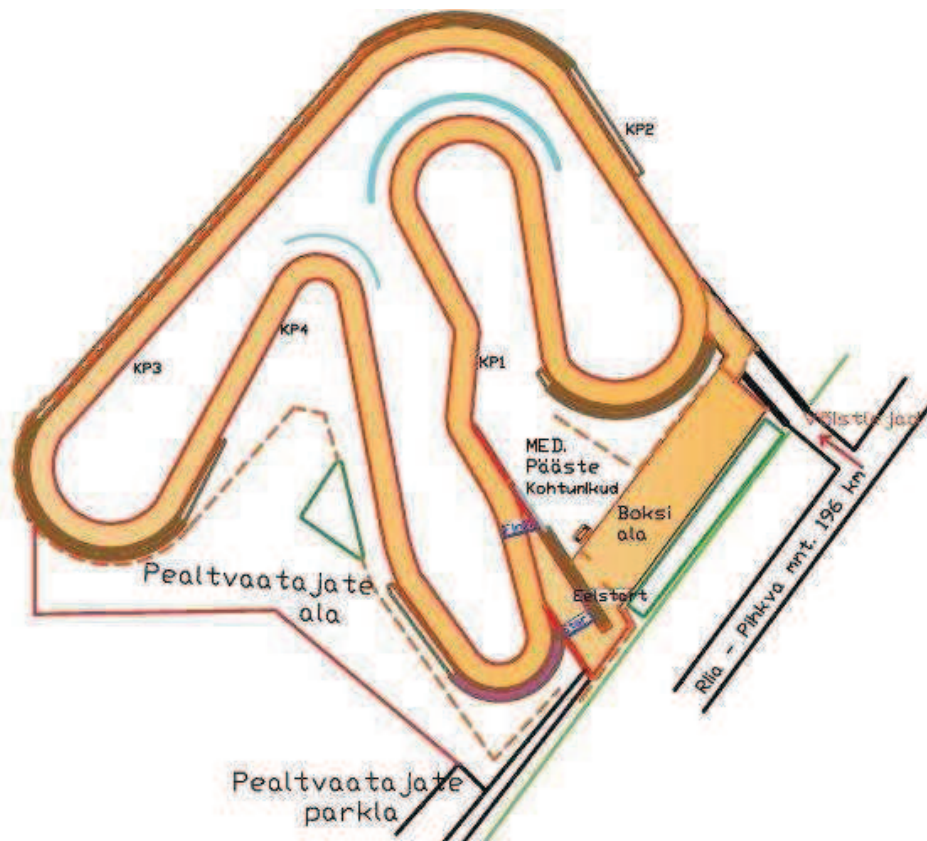

OLEREX ESTONIAN RALLYCROSS CHAMPIONSHIP I ROUND

Misso Rallycross Track, Estonia

05.05.2012

Timing and results by EAL Timing

<http://www.mylaps.ee>

Track name: Misso Rallycross track

Track Length: 1140 m Width: 10-14 m

Turns: 8 (5 left; 3 right)

Track Direction: Anti-clockwise

Track address: Võru county, Misso parish, Estonia

GPS: 57°36'54.79"; 27°15'36,5"

Time zone: GMT +1

Track records:

SuperCar

51,338 Sten Oja, EST, Mitsubishi Lancer EVO VI, Yellow Racing 15.10.2011