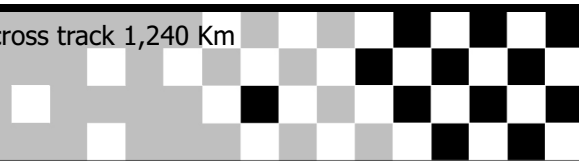

Pos	No.	Name	Nat	Laps	Total Tm	Diff	R1.	R2.	R3.	Points
1	14	Reinis Safonovs	LAT	4	4:11.839		-	-	4 [4:11.839]	1
2	7	Arvo Kask	EST	4	4:13.736	1.897	-	4 [4:13.736]	-	2
3	2	Janno Õis	EST	4	4:14.434	2.595	-	4 [4:14.434]	-	3
4	103	Reinis Liliensteins	LAT	4	4:15.332	3.493	4 [4:15.332]	-	-	4
5	3	Sander Palmiste	EST	4	4:15.410	3.571	-	4 [4:15.410]	-	5
6	10	Andre Kurg	EST	4	4:17.269	5.430	4 [4:17.269]	-	-	6
7	4	Rene Luhamaa	EST	4	4:18.270	6.431	-	-	4 [4:18.270]	7
8	6	Janno Ligur	EST	4	4:20.043	8.204	-	-	4 [4:20.043]	8
9	8	Sander Roosimaa	EST	4	4:22.234	10.395	4 [4:22.234]	-	-	9
10	11	Imre Karu	EST	1	1:04.946	3 Laps	1 [1:04.946]	-	-	80