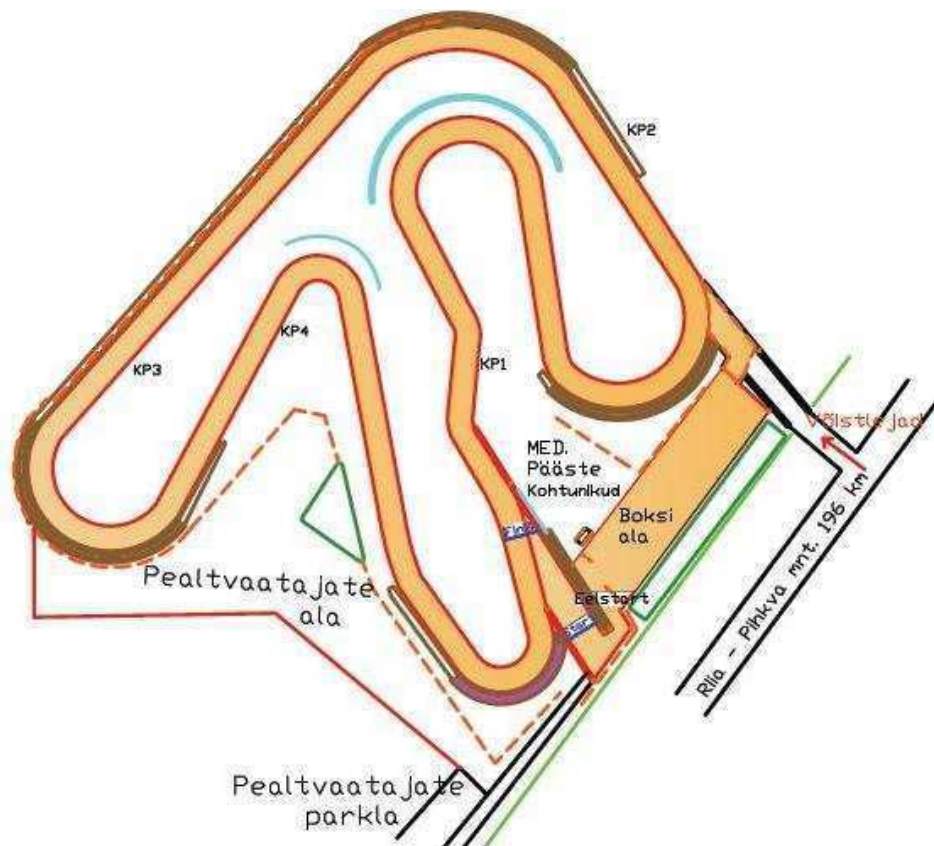

OLEREX ESTONIAN RALLYCROSS CHAMPIONSHIP II ROUND

Misso rallycross track, Estonia

28.05.2011

Timing and results by EAL Timing

<http://www.mylaps.ee>

Track name: Misso Rallycross track

Track Length: 1240 m Width: 10-14 m

Turns: 8 (5 left; 3 right)

Track Direction: Anti-clockwise

Track address: Võru county, Misso parish, Estonia

GPS: 59° 7- 28. N; 25° 44- 43. E

Time zone: GMT +1

Track records:

Division 1

58,310 Helmet Palm, EST, Mitsubishi Lancer EVO VI, Märjamaa SK Rally Team
28.05.2011