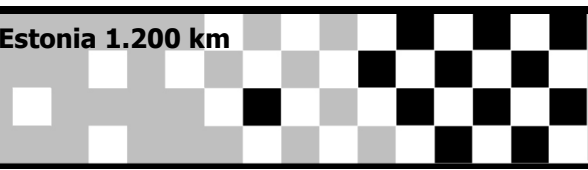

SuperMoto Eesti MV III etapp 2019

SM65

Aravete Karting Track, Estonia 1.200 km

SM65 - Summary

Pos	No.	Name	Entrant	R1.	R2.	Total points
1	5	Alena PETRISHINA	Motokidz LS2	25	25	50
2	7	Mathias VETKIN	Vihur Motosport	22	22	44
3	31	Otto Reinhard VIKS	HRC Eesti Racing	20	20	40
4	63	Karro Robert JÄÄRATS	Vihur Motosport	18	18	36
5	79	Martha KOORT	Äksi Motoklubi	16	16	32
6	646	Kristians BALTUS	RIX Moto	15	15	30
7	4	Dauids BALTAIS		14	14	28