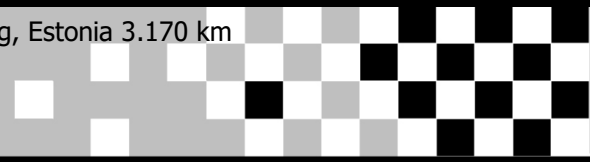

Superkrossi karikavõistluste VI etapp

2WD RINGRADAKLASS

auto24ring, Estonia 3.170 km

2WD Ringrajaklass - Summary

Pos	No.	Name	Team	R1.	R2.	Total points
1	9	Romet TSIRNA	Erki Sport	1	1	2
2	85	Andres ALTPERE	A2 Racing	2	2	4
3	70	Margus PIHLAK	Erki Sport	4	3	7
4	87	Raigo SARAPUU	A2 Racing	5	4	9
5	99	Kren TUNDER	Erki Sport	3	7	10
6	23	Robert-Juss SOE	Erki Sport	7	5	12
7	13	Katrina SAAT	Vändra TSK	8	6	14
8	32	Romet REISIN	Erki Sport	6	8	14