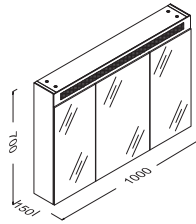

Soluzione Mirror Wall Unit 100cm
1000 x 700 x 150 mm
Body & Door: MDF Cased Mirror
LED Lighting