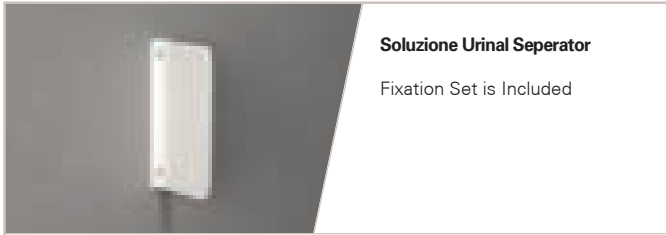

Soluzione Urinal Separator

Fixation Set is Included

Soluzione Ceramic Floor Standing Cistern

Suitable with Single BTW WC Assembly
(Flushing Mech. is Included 50YR0108I)

Soluzione Floor Standing Wooden Cistern

Suitable with Single BTW WC Assembly
(10PL35001 Ceramic Cistern and 50YR0108I Flushing Mech. is Included)