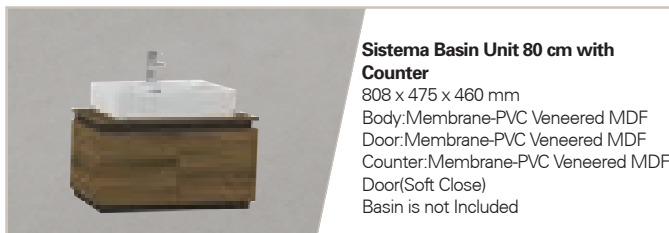

Sistema Basin Unit 80 cm with Counter

808 x 475 x 460 mm
Body: Membrane-PVC Veneered MDF
Door: Membrane-PVC Veneered MDF
Counter: Membrane-PVC Veneered MDF
Door(Soft Close)
Basin is not Included

27SF1036080I Membrane Latin Walnut

27SF1037081I Membrane Coco

! Compatible Basins

10SF50060
10SF50051