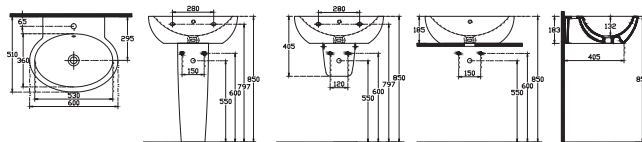

B plus Basin 75 cm

750x510 mm
With Tap hole
With Overflow
Basin Fixation Set is not Included
Suitable With Furniture and Wall
Assembly

10BP50075SV Basin 75 cm

10AR39001SV Semi Pedestal*

10AR38001SV Pedestal*

* Fixation Sets are Included on Pedestal and Basin

B plus Basin 60 cm

600x510 mm
With Tap hole
With Overflow
Basin Fixation Set is not Included
Suitable With Furniture and Wall
Assembly

10BP50060SV Basin 60 cm

10AR39001SV Semi Pedestal*

10AR38001SV Pedestal*

* Fixation Sets are Included on Pedestal and Basin