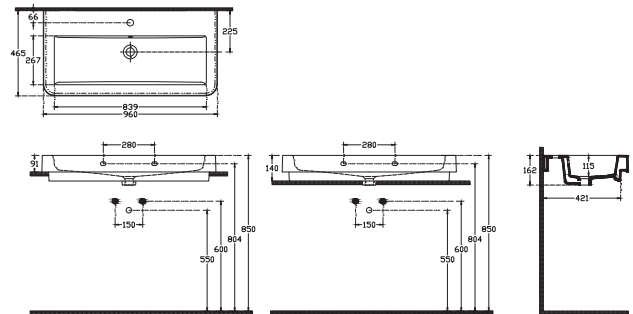

Sott'Aqua Basin 96 cm

960x465 mm
With Taphole
With Overflow
Basin Fixation Set is not Included
Suitable With Furniture and Wall
Assembly

10SQ50096SV Basin 96 cm