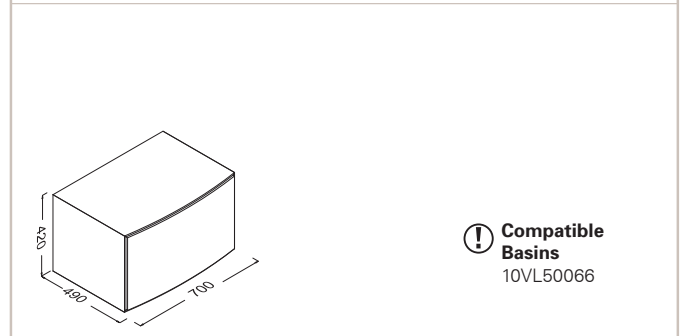

Valente Basin Unit 70 cm
700 x 420 x 490 mm
Body: Membrane-PVC Veneered MDF
Door: Membrane-PVC Veneered MDF
Drawer (Soft Close)
Anti-Sliding Mat for Drawers
Basin is not Included

27VL1043070I Membrane Black Oak

Compatible Basins
10VL50066