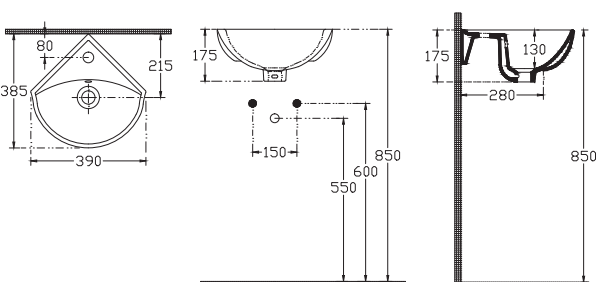

Soluzione Undercounter Basin 52cm

523x423 mm
W/Out Taphole
With Overflow
Basin Fixation Set is not Included
Suitable With Furniture

Soluzione Undercounter Basin 46cm

463x378 mm
W/Out Taphole
With Overflow
Basin Fixation Set is not Included
Suitable With Furniture

Soluzione Vessel Basin 45cm

Ø 450 mm
With Taphole
W/Out Overflow
Basin Fixation Set is not Included
Suitable With Furniture

Soluzione Vessel Basin 45cm

Ø 450 mm
W/Out Taphole
W/Out Overflow
Basin Fixation Set is not Included
Suitable With Furniture

Soluzione Corner Basin 52 cm

520x570 mm
With Taphole
With Overflow
Basin Fixation Set is not Included
Suitable With Furniture or Wall
Assembly

Soluzione Corner Basin 39 cm

390x385 mm
With Taphole
With Overflow
Basin Fixation Set is not Included
Suitable With Wall Assembly