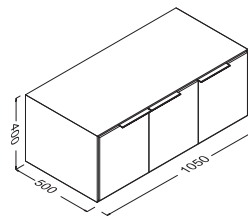

Soluzione Basin Unit 105cm

1050 x 400 x 500 mm
Body: Membrane-PVC Veneered MDF
Door: Membrane-PVC Veneered MDF
Door (Soft Close)
Basin is not Included

27SZ1638105I Membrane Cappuccino

27SZ1640105I Membrane Anthracite

27SZ1601105I Membrane White

Please see page 234 for basins type

! Compatible Basins

10SM65070
10SF50065
10SM65060
10SF53060
10AR65042
10SF50060
10SF50051
10SZ65045
10SZ66045