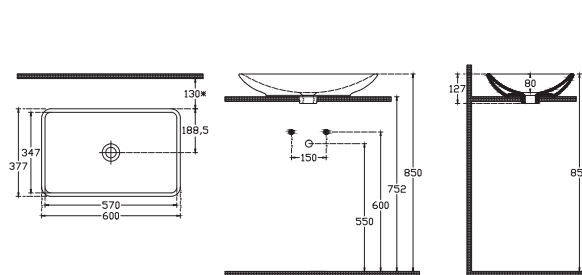

COLORISVEA COLOR PALETTE

COLORISVEA
PALETTE
COLOR tone
luxury