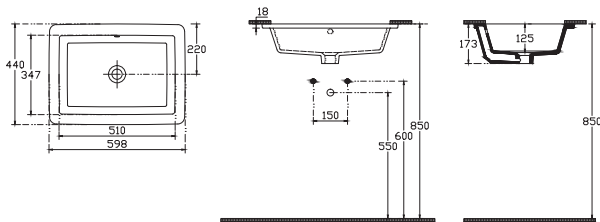

Soluzione Undercounter Basin 56cm

562x382 mm
W/Out Taphole
With Overflow
Basin Fixation Set is not Included
Suitable With Furniture

10SZ77056SV Undercounter Basin 56 cm