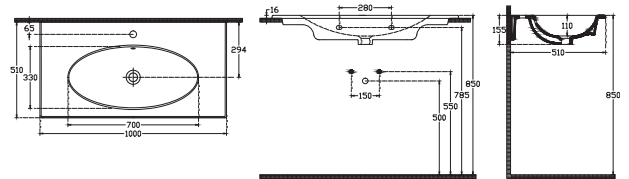

**SistemaX Clear
Flat Basin 121 cm**
1200x510 mm
With Taphole
With Overflow
Basin Fixation Set is not Included
Suitable With Furniture and Wall
Assembly

**SistemaX Clear
Flat Basin 101 cm**
1000x510 mm
With Taphole
With Overflow
Basin Fixation Set is not Included
Suitable With Furniture and Wall
Assembly