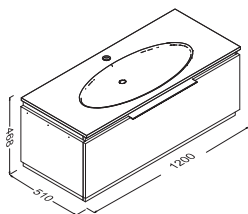

SISTEMA^X

Sistema Basin Unit 120 cm
 1200 x 510 x 468 mm
 Lacquered Body
 Lacquered Door
 Drawer (Soft Close)
 Anti-Sliding Mat for Drawers
 Basin is not Included

21SF1001120I Lacquered White

21SF1045120I Lacquered Ruby