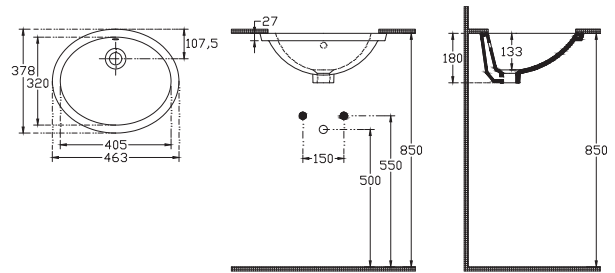

Soluzione Vessel Basin 45cm

Ø 450 mm
With Taphole
W/Out Overflow
Basin Fixation Set is not Included
Suitable With Furniture

10SZ65045SV Soluzione Vessel Basin 45 cm