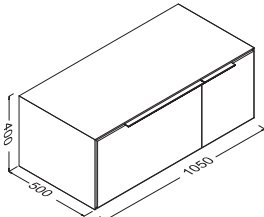

Soluzione Basin Unit 105cm

1050 x 400 x 500 mm
Body: Membrane-PVC Veneered MDF
Door: Membrane-PVC Veneered MDF
Door (Soft Close)
Drawer (Soft Close)
Anti-Sliding Mat for Drawers
Basin is not Included

27SZ1338105I Membrane Cappuccino

27SZ1340105I Membrane Anthracite

27SZ1301105I Membrane White

Please see page 234 for basins type

! Compatible Basins

10SM65070
10SF50065
10SM65060
10SF53060
10AR65042
10SF50060
10SF50051
10SZ65045
10SZ66045