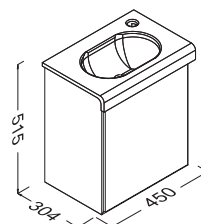

! Compatible Basins
10SM50045