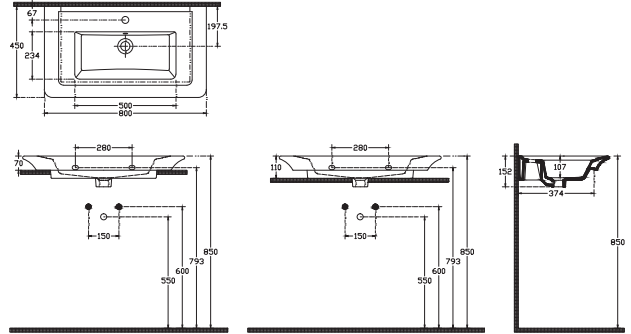

10LG50100SV Basin 100 cm

Eleganza Basin 80 cm

800 x 450 mm
With Taphole
With Overflow
Basin Fixation Set is not Included
Suitable With Furniture and Wall
Assembly

10LG50080SV Basin 80 cm

Eleganza Basin 65 cm