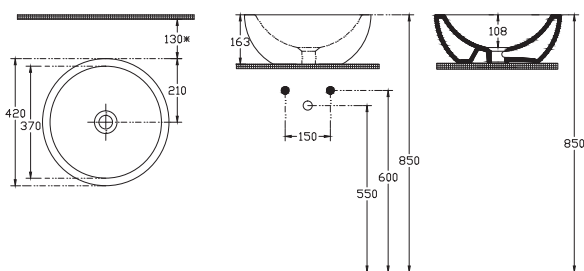

Sistema^Y Soft Vessel Basin 75 cm

750x425 mm
W/Out Taphole
W/Out Overflow
Suitable With Furniture

10AR67075SV Vessel Basin 75 cm