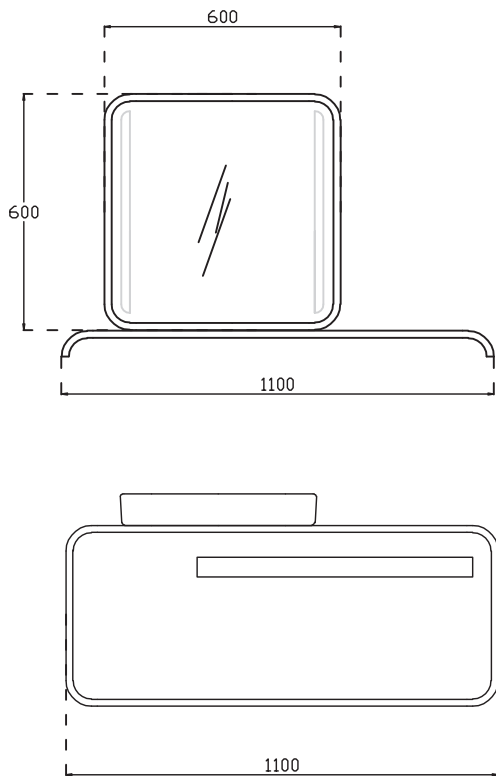

ALTERNATIVES-4
23SQ13xx110I Soffice Basin Unit 110cm
23SQ90xx109I Soffice Shelf for Mirror 110cm
23SQ40xx060I Soffice Mirror 60cm
23SQ90xx046I Soffice Storage Unit x 3 Pieces

xx-Refers Color Code. 03-Wood Veneer , 17-Gray Oak