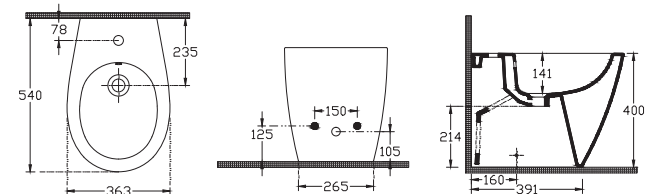

Sentimenti Wall Hung WC

Hidden Installation, Fixation Set is Included
Seat&Cover Must be Ordered Separately

10AR02002SV Wall Hung WC

40D30200I D30 Seat&Cover (Soft Close)

40D30100I D30 Seat&Cover (Normal)