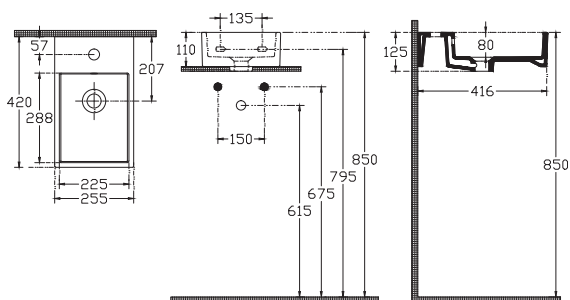

Sistema^Y Frame Basin 26 cm

255x420 mm
With Taphole
With Overflow
Basin Fixation Set is not Included
Suitable With Furniture and Wall
Assembly

10SF50026SV Basin 25 cm