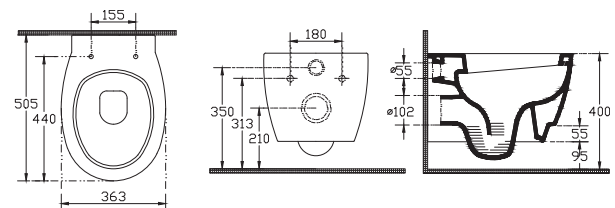

Soluzione Vessel Basin 60cm

598x440 mm
W/Out Taphole
With Overflow
Suitable With Furniture

10PL75050SV Vessel Basin 60 cm

Soluzione Vessel Basin 57cm

570x483 mm
With Taphole
With Overflow
Suitable With Furniture

10AR75056SV Vessel Basin 57 cm

Soluzione Vessel Basin 52cm

515x425 mm
With Taphole
With Overflow
Suitable With Furniture

10AR75051SV Vessel Basin 52 cm

Soluzione Semi Countertop Basin 66 cm

660x490 mm
With Taphole
With Overflow
Suitable With Furniture

10SZ50066SV Semi Countertop Basin 66 cm

Soluzione I - BTW WC Soluzione I - Cistern

WC Fixation Set is Included
Vertical Outlet Bend is Included
Seat&Cover Must be Ordered
Seperately

10SZ04001SV BTW WC

40D30200I D30 Seat&Cover (Soft Close)

40D30100I D30 Seat&Cover

10SZS1001SV Cubic Cistern (50UN105I Flushing Mech. is Included)

Soluzione I - Wall Hung WC

Seat&Cover Must be Ordered
Seperately

10SZ02001SV Wall Hung WC

40D30200I D30 Seat&Cover (Soft Close)

40D30100I D30 Seat&Cover