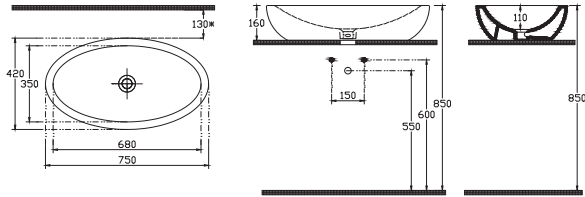

**Sistema^Y Soft
Vessel Basin 60 cm**

600x420 mm
W/Out Taphole
W/Out Overflow
Suitable With Furniture

10AR65060SV Vessel Basin 60 cm