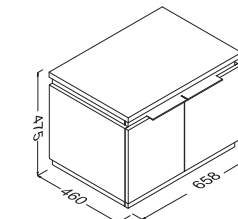

! Compatible Basins

10SF50051