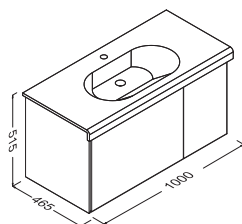

! Compatible Basins
10SM50100