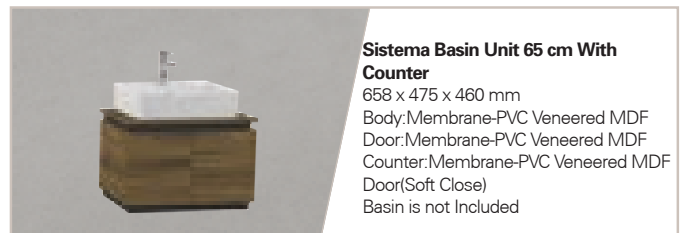

Sistema Basin Unit 65 cm With Counter

658 x 475 x 460 mm
Body: Membrane-PVC Veneered MDF
Door: Membrane-PVC Veneered MDF
Counter: Membrane-PVC Veneered MDF
Door(Soft Close)
Basin is not Included

27SF1036066I Membrane Latin Walnut

27SF1037061I Membrane Coco

! Compatible Basins

10SF50051