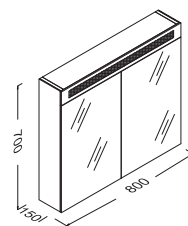

SISTEMA^Y

Sistema^Y Compatible Basins

Sistema^Y Frame Basin 90 cm

900 mm x 422 mm
With Taphole
With Overflow
Basin Fixation Set is not Included
Suitable With Furniture and Wall Assembly

10SF50090SV Frame Basin 90 cm

Sistema^Y Frame Basin 70 cm

700 mm x 418 mm
With Taphole
With Overflow
Basin Fixation Set is not Included
Suitable With Furniture and Wall Assembly

10SF50070SV Frame Basin 70 cm

Sistema^Y Frame Basin 60 cm

600 mm x 420 mm
With Taphole
With Overflow
Basin Fixation Set is not Included
Suitable With Furniture and Wall Assembly

10SF50060SV Frame Basin 60 cm

Sistema^Y Basin 51 cm

505x420 mm
With Taphole
With Overflow
Basin Fixation Set is not Included
Suitable With Furniture and Wall Assembly

10SF50051SV Frame Basin 51 cm

Sistema^X and Sistema^Y Mirror Wall Units and Mirrors

Soluzione Mirror Wall Unit 120cm

1200 x 700 x 150 mm
Body & Door: MDF Cased Mirror
LED Lighting

25SZ2000120I Mirror Unit

Soluzione Mirror Wall Unit 100cm

1000 x 700 x 150 mm
Body & Door: MDF Cased Mirror
LED Lighting

25SZ2000100I Mirror Unit

Soluzione Mirror Wall Unit 100cm

1000 x 700 x 150 mm
Body & Door: MDF Cased Mirror
LED Lighting

25SZ2000099I Mirror Unit

Soluzione Mirror Wall Unit 80cm

800 x 700 x 150 mm
Body & Door: MDF Cased Mirror
LED Lighting

25SZ2000081I Mirror Unit