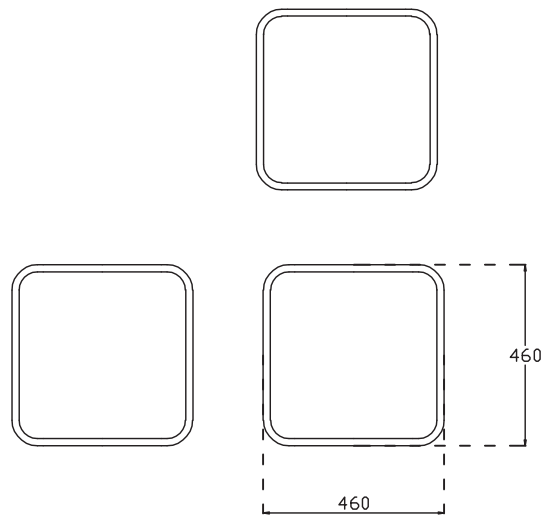

COMBINATIONS

ALTERNATIVES-1

- 23SQ14xx080I Soffice Basin Unit 80cm
- 23SQ90xx080I Soffice Shelf for Mirror 80cm
- 23SQ40xx060I Soffice Mirror 60cm
- 23SQ90xx046I Soffice Storage Unit x 3 Pieces