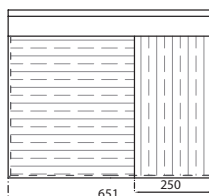

SENTIMENTI

COMBINATIONS

ALTERNATIVES-1

27SM10xx045I Sentimenti Basin Unit 45cm
25SZ2000045I Soluzione Mirror Unit 45cm

ALTERNATIVES-2

27SM10xx065I Sentimenti Basin Unit 65cm
25SZ2000065I Soluzione Mirror Unit 65cm

ALTERNATIVES-3

27SM10xx078I Sentimenti Basin Unit 82 cm
22SZ4000080I Soluzione Mirror 80 cm
27SM31xx035I Soluzione Tall Unit-Right