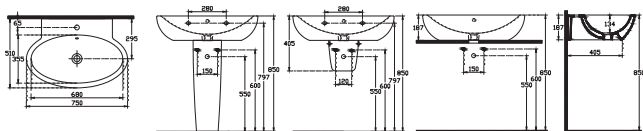

B plus Basin 60 cm

600x510 mm
With Tap hole
With Overflow
Basin Fixation Set is not Included
Suitable With Furniture and Wall
Assembly

10BP50060SV Basin 60 cm

10AR39001SV Semi Pedestal*

10AR38001SV Pedestal*

* Fixation Sets are Included on Pedestal and Basin