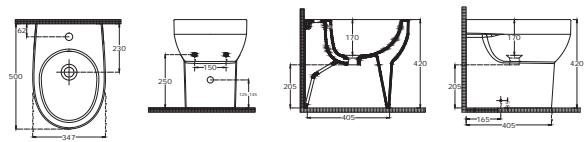

B plus Wall Hung WC

Seat&Cover Must be Ordered Separately
cleaRim

10BP02001SV Wall Hung WC

40R302001 R30 Seat&Cover (Soft Close)

40R301001 R30 Seat&Cover (Normal)

B plus Wall Hung Bidet

10BP41001SV Wall Hung Bidet

B plus BTW Single WC

Seat&Cover Must be Ordered Separately
Suitable With Concealed Cistern
Fixation Set is Included
cleaRim

10BP04001SV BTW Single WC

40R302001 R30 Soft Close Seat&Cover

40R301001 R30 Seat&Cover (Normal)

B plus BTW Bidet

Fixation Set is Included

10BP42001SV BTW Bidet

B plus BTW WC+Cistern

Universal Outlet
Vertical Outlet Bend Included
WC Fixation Set is Included
Seat&Cover Must be Ordered Separately
Dual Flush Mechanism is Installed in Cistern

10BP04002SV BTW WC

10BPS1001SV Cistern (Flushing Mech. is Included)

40R302001 R30 Seat&Cover (Soft Close)

40R301001 R30 Seat&Cover (Normal)

cleaRim

End of hygiene
problem in
bathrooms!