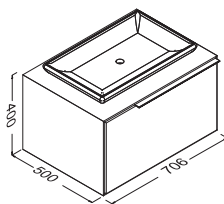

Soluzione Basin Unit 70 cm

700 x 400 x 500 mm
Body: Membrane-PVC Veneered MDF
Door: Membrane-PVC Veneered MDF
Drawer (Soft Close)
Anti-Sliding Mat for Drawers
Basin is not Included

27SZ1338070I Membrane Cappuccino

27SZ1340070I Membrane Anthracite

27SZ1301070I Membrane White

Please see page 234 for basins type

! Compatible Basins

10SM65070
10SF50065
10SM65060
10SF53060
10AR65042
10SF50060
10SF50051
10SZ65045
10SZ66045