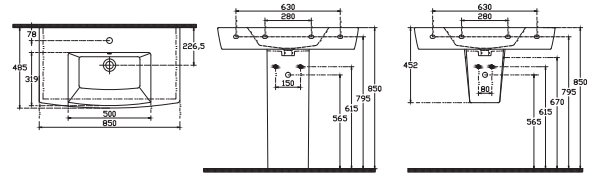

Valente Basin 85 cm

850x485 mm
With Taphole
With Overflow
Basin Fixation Set is not Included
Suitable With Furniture and Wall
Assembly

10VL50085SV Basin 85 cm

10VL38001SV Pedestal - 10VL39001SV Semi Pedestal*

* Fixation Sets are Included on Pedestal and Basin