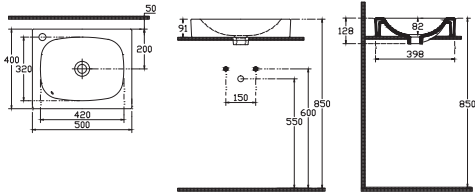

Purita Sharp Vessel Basin 50 cm

500x400
Right Hand Taphole and overflow or
Left Hand Taphole and overflow or
No Taphole and overflow or
2 Taphole and overflow

10PL65050SV-8 Basin, Right Hand Taphole and overflow

10PL65050SV-9 Basin, Left Hand Taphole and overflow

10PL65050SV-2 Basin, No Taphole and overflow

10PL65050SV-6 Basin, 2 Taphole and overflow

Purita Sharp Vessel Basin 50 cm

500x420
W/Out Taphole and overflow

10PL66050SV Vessel Basin