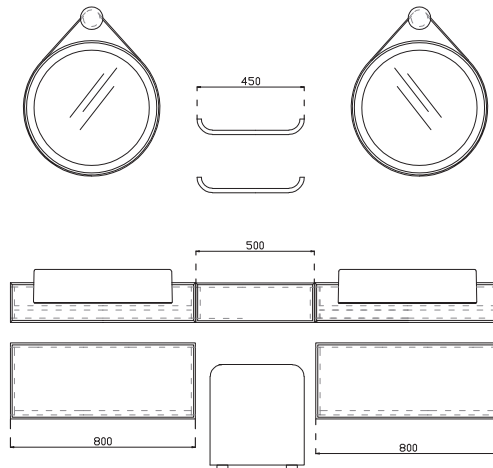

ALTERNATIVES-10

- **23SQ10xx081I** Marino Base Unit 80cm x 2 Pieces
- **23SQ10xx080I** Marino Basin Unit 80cm x 2 Pieces
- **23SQ93xx050I** Marino Drawer Unit 50cm
- **23SQ40xx055I** Marino Mirror ø55cm x 2 Pieces
- **21SQ9301040I** Marino Pouffe ø40cm
- **23SQ90xx045I** Marino Shelf 45 cm x 2 Pieces