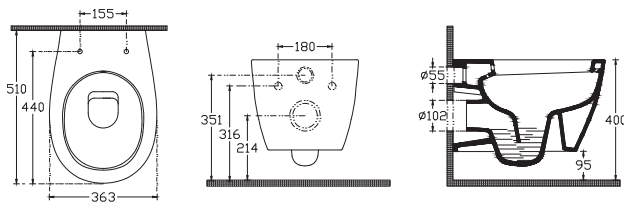

Sentimenti Wall Hung Bidet

10SM41001SV Wall Hung Bidet