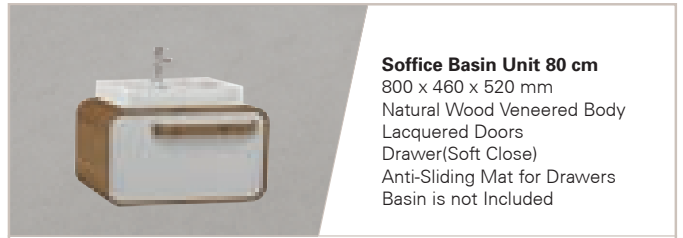

Soffice Basin Unit 80 cm
800 x 460 x 520 mm
Natural Wood Veneered Body
Lacquered Doors
Drawer(Soft Close)
Anti-Sliding Mat for Drawers
Basin is not Included

23SQ1403080I Wood Veneered Teak

23SQ1417080I Wood Veneered Gray Oak