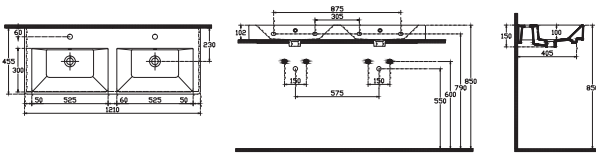

**Purita Soft Double Basin
121 cm**

1210x455
2 Tapholes and 2 Overflows
Suitable with Furniture and Wall
Assembly
Fixation Set is not Included

Purita Soft Basin 121 cm

1210x455
With taphole and overflow
Suitable with Furniture and Wall
Assembly
Fixation Set is not Included

10PL51120SV Basin

**Purita Soft Basin 121 cm
Right Corner**

1210x455
With taphole and overflow
Suitable with Furniture and Wall
Assembly
Fixation Set is not Included

**Purita Soft Basin 121 cm
Left Corner**

1210x455
With taphole and overflow
Suitable with Furniture and Wall
Assembly
Fixation Set is not Included

Purita Soft Basin 101 cm

1010x455
With taphole and overflow
Suitable with Furniture and Wall
Assembly
Fixation Set is not Included

**Purita Soft Basin 101 cm
Left Corner**

1010x455
With taphole and overflow
Suitable with Furniture and Wall
Assembly
Fixation Set is not Included