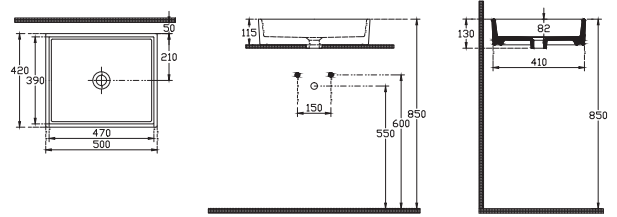

Purita Sharp Semi Countertop Basin 50 cm

500x420
With taphole and overflow

10PL52050SV Semi Countertop Basin