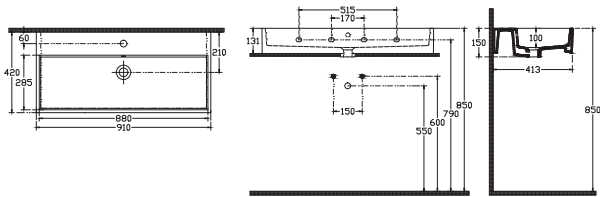

10KZ60055SV Basin

Purita Sharp Basin 91 cm

910x420
With taphole and overflow or
With 2 tapholes and overflow
Suitable with Furniture and Wall
Assembly
Fixation Set is not Included

10PL50090SV Basin With taphole and overflow