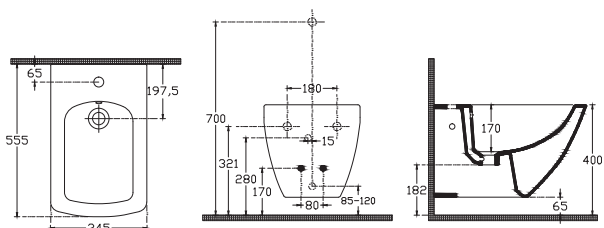

Purita Back to Wall WC

Universal Outlet
Vertical Outlet Bend Included
WC Fixation Set is Included
Seat&Cover Must be Ordered Separately
Dual Flush Mechanism is Installed in Cistern

10PL04001SV Back To Wall WC

40S30200I S30 Seat&Cover-Soft Close

40S30100I S30 Seat&Cover

10PLS1001SV Cistern with Flushinging Mech.Installed

Purita Back to Wall Single WC

Seat&Cover Must be Ordered Separately
Suitable With Concealed Cistern
WC Fixation Set is Included

10PL10001SV BTW Single Bowl

40S30200I S30 Seat&Cover-Soft Close

40S30100I S30 Seat&Cover

Purita Back to Wall Bidet

Fixation Set is Included

10PL42001SV BTW Bidet

Purita Wall Hung WC

Hidden Installation, Fixation Set is Included
Seat&Cover Must be Ordered Separately

10PL02001SV Wall Hung WC

40S30200I S30 Seat&Cover-Soft Close

40S30100I S30 Seat&Cover

Purita Wall Hung Bidet

Hidden Installation, Fixation Set is Included

10PL41001SV Wall Hung Bidet

Purita Urinal

Fixation Set is Included

10PL92001SV-DL Urinal-Top Water Inlet

10PL92001SV-DS Urinal-Rear Water Inlet