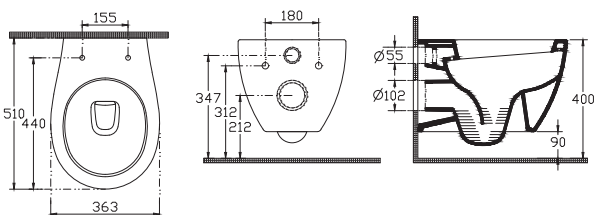

Sentimenti Wall Hung Bidet

Hidden Installation, Fixation Set is Included

10AR41002SV Wall Hung Bidet