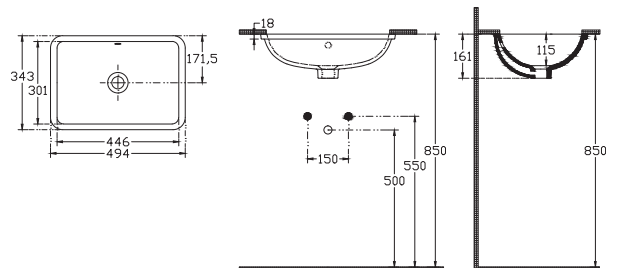

Soluzione Undercounter Basin 60cm

596x377 mm
W/Out Taphole
With Overflow
Basin Fixation Set is not Included
Suitable With Furniture

10SZ77060SV Undercounter Basin 60 cm