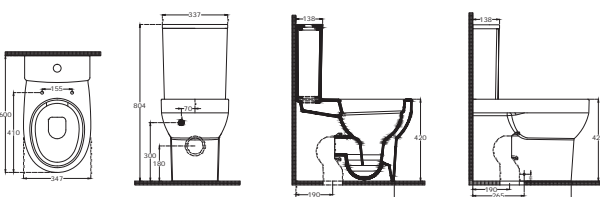

B plus BTW WC+Cistern

Universal Outlet
Vertical Outlet Bend Included
WC Fixation Set is Included
Seat&Cover Must be Ordered Separately
Dual Flush Mechanism is Installed in Cistern

10BP04002SV BTW WC

10BPS1001SV Cistern (Flushing Mech. is Included)

40R302001 R30 Seat&Cover (Soft Close)

40R301001 R30 Seat&Cover (Normal)