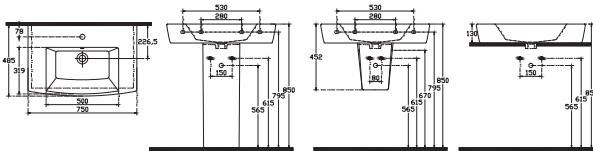

Valente Basin 75 cm

750x485 mm
With Taphole
With Overflow
Basin Fixation Set is not Included
Suitable With Furniture and Wall
Assembly

10VL50075SV Basin 75 cm

10VL38001SV Pedestal - 10VL39001SV Semi Pedestal*

* Fixation Sets are Included on Pedestal and Basin

Valente Basin 66 cm

655x485 mm
With Taphole
With Overflow
Basin Fixation Set is not Included
Suitable With Furniture and Wall
Assembly

10VL50066SV Basin 66 cm

10VL38001SV Pedestal - 10VL39001SV Semi Pedestal*

* Fixation Sets are Included on Pedestal and Basin