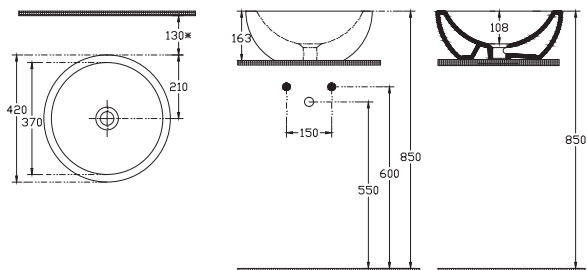

2C-Stone Gray

1A-Glossy Black

Metallic Colors

**Sistema^Y Soft
Vessel Basin 42 cm**

Ø 420 mm
W/Out Taphole-W/Out Overflow

10AR65042SV Vessel Basin 42 cm - Metallic Colors

**Sistema^Y Clear
Vessel Basin 60 cm**