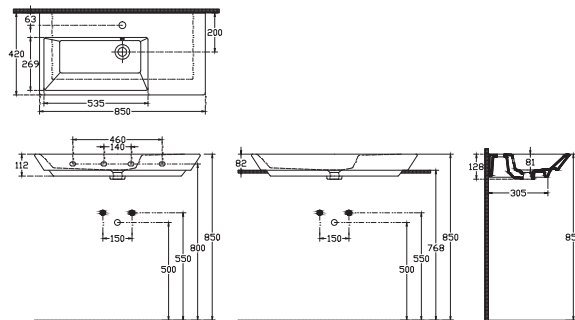

850x420 mm
With Taphole
With Overflow
Basin Fixation Set is not Included
Suitable With Furniture and Wall
Assembly

10SF50085SV Basin 85 cm

Sistema^Y Form Basin 70 cm

700x420 mm
With Taphole
With Overflow
Basin Fixation Set is not
Included
Suitable With Furniture and Wall
Assembly