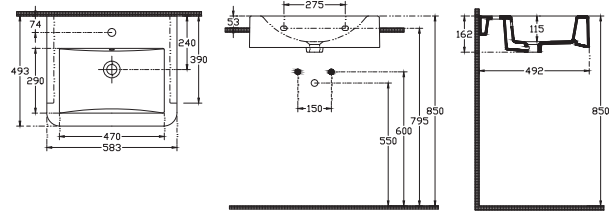

Sott'Aqua Vessel Basin 50 cm

500x380 mm
W/Out Taphole
W/Out Overflow
Basin Fixation Set is not Included
Suitable With Furniture

10SQ51050SV Vessel Basin 50 cm

Sott'Aqua Semi Countertop Basin 58 cm

583x493 mm
With Taphole
With Overflow
Suitable With Furniture and Wall Assembly
Basin Fixation Set is not Included

10SQ50058SV Semi Vessel Basin 58 cm

Sott'Aqua Wall Hung WC

Hidden Installation, Fixation Set is Included
Seat&Cover Must be Ordered Separately

10SQ02001SV Wall Hung WC

40Q50500I Q50 Seat&Cover (Soft Close)

Sott'Aqua Wall Hung Bidet

Hidden Installation, Fixation Set is Included

10SQ41001SV Wall Hung Bidet

Sott'Aqua BTW Single WC

Seat&Cover Must be Ordered Separately
Suitable With Concealed Cistern
WC Fixation Set is Included

10SQ10001SV BTW Single WC

40Q50500I Q50 Seat&Cover (Soft Close)

Sott'Aqua BTW Bidet

Fixation Set is Included

10SQ42001SV BTW Bidet