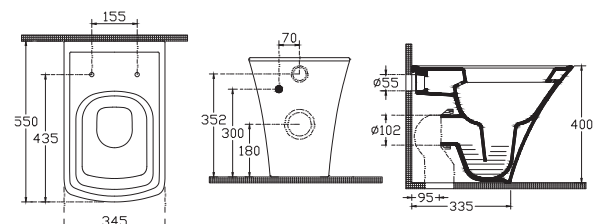

Eleganza BTW Single WC

Seat&Cover Must be Ordered
Separately
Fixation Set is Included
Suitable With Concealed Cistern

40S30200I S30 Seat&Cover (Soft Close)

40S30100I S30 Seat&Cover (Normal)