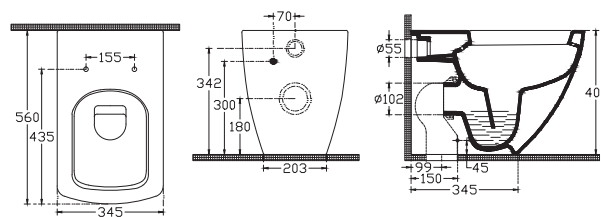

Purita Back to Wall Single WC

Seat&Cover Must be Ordered Separately
Suitable With Concealed Cistern
WC Fixation Set is Included

10PL10001SV BTW Single Bowl

40S30200I S30 Seat&Cover-Soft Close

40S30100I S30 Seat&Cover