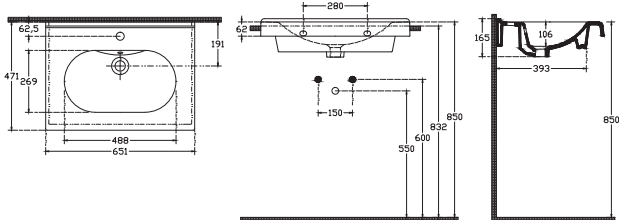

Sentimenti Flat Basin 45 cm

450x304 mm
With Taphole
With Overflow
Basin Fixation Set is not Included
Suitable With Furniture and Wall
Assembly

10SM50045SV Flat Basin 45 cm