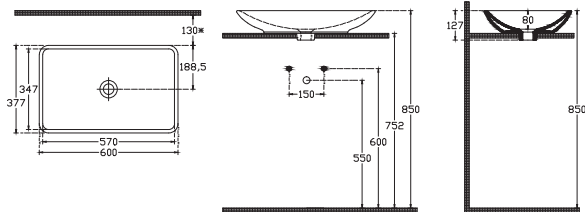

**Sistema^Y Clear
Vessel Basin 65 cm**

644 mm x 395 mm
With Taphole
W/Out Overflow
Suitable With Furniture

10SF50065SV Vessel Basin 65 cm