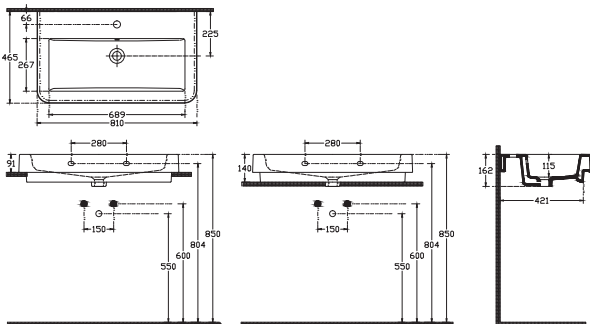

Sott'Aqua Basin 81 cm

810x465 mm
With Taphole
With Overflow
Basin Fixation Set is not Included
Suitable With Furniture and Wall
Assembly

10SQ50081SV Basin 81 cm

Sott'Aqua Basin 61 cm

608x465 mm
With Taphole
With Overflow
Basin Fixation Set is not Included
Suitable With Furniture and Wall
Assembly