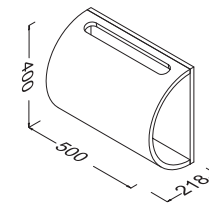

Soluzione Towel Holder

200 x 400 x 500 mm
Lacquered Body

21SZ9340020I Lacquered Anthracite

21SZ9301020I Lacquered White