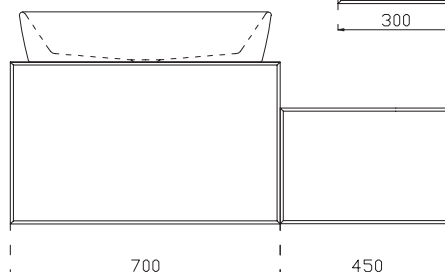

ALTERNATIVES-4

27VL1043100I Valente Basin Unit 100cm
22VL4000080I Valente Mirror 80cm

ALTERNATIVES-5

27VL1043070I Valente Basin Unit 70cm
25VL2000060I Valente Mirror Unit 60cm
21VL31xx030I Valente Tall Unit 90 cm-Right
21VL9001045I Valente Storage Unit 45 cm

xx-Refers Color Code. 01-Lacquered White, 42-Lacquered Mustard