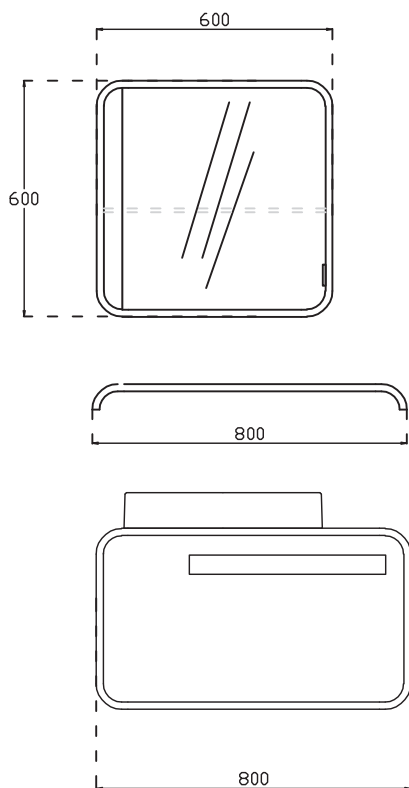

500 mm x 380 mm
 W/Out Taphole
 W/Out Overflow
 Basin Fixation Set is not Included
 Suitable With Furniture

10SQ51050SV Vessel Basin 50 cm

COMBINATIONS

ALTERNATIVES-1

- 23SQ14xx080I Soffice Basin Unit 80cm
- 23SQ90xx080I Soffice Shelf for Mirror 80cm
- 23SQ40xx060I Soffice Mirror 60cm
- 23SQ90xx046I Soffice Storage Unit x 3 Pieces