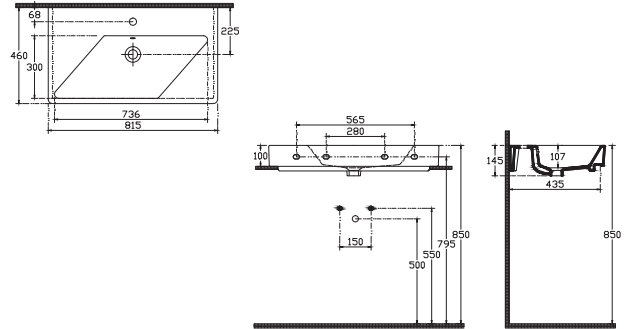

Diamante Basin 82 cm

815x460 mm
With Taphole
With Overflow
Basin Fixation Set is not Included
Suitable With Furniture and Wall
Assembly

10DM50082SV Basin 82 cm

Diamante Vessel Basin 77 cm

770x415 mm
With Taphole
With Overflow