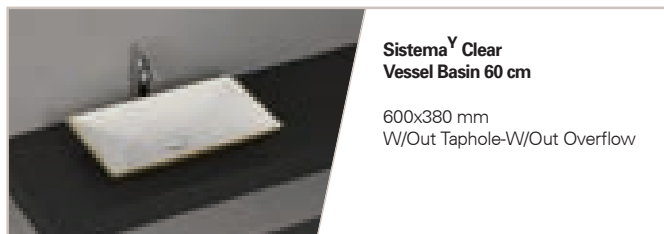

2C-Stone Gray

1A-Glossy Black

Metallic Colors

**Sistema^Y Soft
Vessel Basin 42 cm**

Ø 420 mm
W/Out Taphole-W/Out Overflow

10AR65042SV Vessel Basin 42 cm - Metallic Colors

**Sistema^Y Clear
Vessel Basin 60 cm**