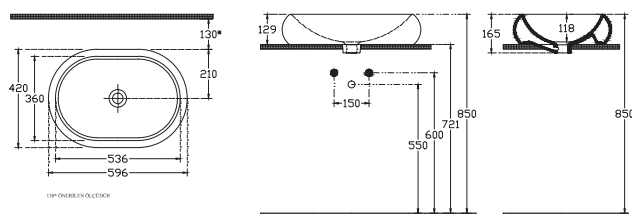

Sentimenti Flat Basin 100 cm

1000x468 mm
With Taphole
With Overflow
Basin Fixation Set is not Included
Suitable With Furniture and Wall
Assembly

Sentimenti Flat Basin 82 cm

817x468 mm
With Taphole
With Overflow
Basin Fixation Set is not Included
Suitable With Furniture and Wall
Assembly

Sentimenti Flat Basin 65 cm

650x471 mm
With Taphole
With Overflow
Basin Fixation Set is not Included
Suitable With Furniture and Wall
Assembly

Sentimenti Flat Basin 45 cm

450x304 mm
With Taphole
With Overflow
Basin Fixation Set is not Included
Suitable With Furniture and Wall
Assembly

Sentimenti Vessel Basin 70 cm

693x423 mm
With Taphole
With Overflow
Suitable With Furniture

Sentimenti Vessel Basin 60 cm

596x420 mm
W/Out Taphole
With Overflow
Suitable With Furniture