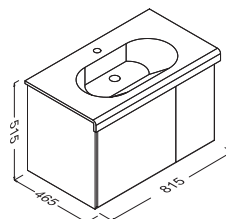

! Compatible Basins
10SM50082