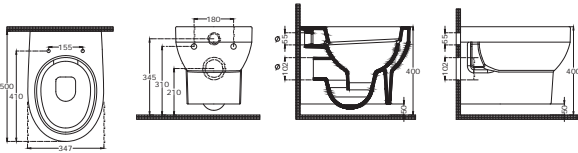

B plus Wall Hung WC

Seat&Cover Must be Ordered Separately
cleaRim

10BP02001SV Wall Hung WC

40R302001 R30 Seat&Cover (Soft Close)

40R301001 R30 Seat&Cover (Normal)

B plus Wall Hung Bidet

10BP41001SV Wall Hung Bidet