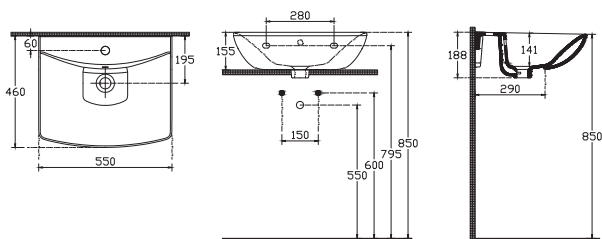

Purita Soft Basin 55 cm

550x460
With taphole and overflow