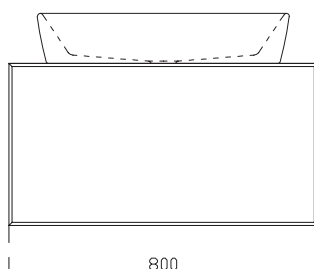

VALENTE

COMBINATIONS

ALTERNATIVES-1

27VL1043070I Valente Basin Unit 70cm
22VL4000060I Valente Mirror 60cm

ALTERNATIVES-2

27VL1043080I Valente Basin Unit 80cm
22VL4000060I Valente Mirror 60cm

ALTERNATIVES-3

27VL1043090I Valente Basin Unit 90cm
22VL4000080I Valente Mirror 80cm