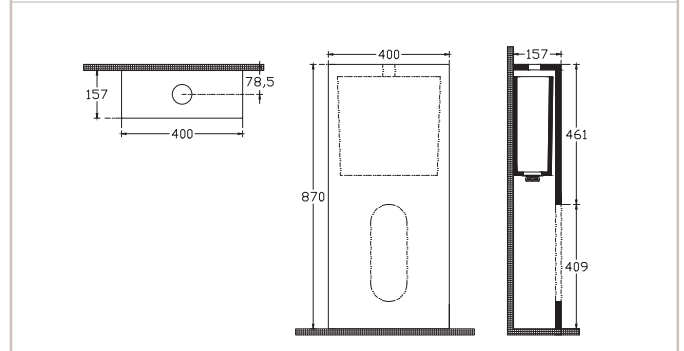

Soluzione Ceramic Floor Standing Cistern

Suitable with Single BTW WC Assembly
(Flushing Mech. is Included 50YR0108I)

10PLS1001SV Tall Cistern