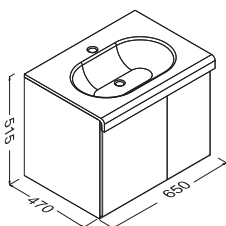

! Compatible Basins
10SM50065