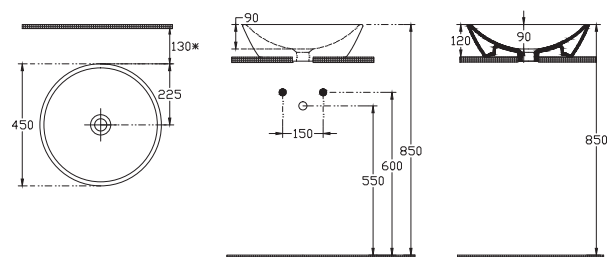

10SZ65045SV Soluzione Vessel Basin 45 cm

Soluzione Vessel Basin 45cm

Ø 450 mm
W/Out Taphole
W/Out Overflow
Basin Fixation Set is not Included
Suitable With Furniture

10SZ66045SV Vessel Basin 45 cm

Soluzione Corner Basin 52 cm