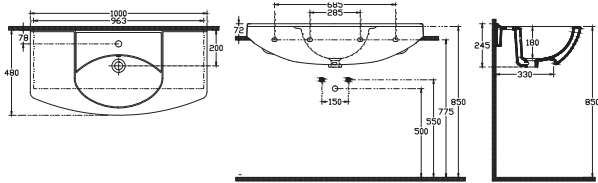

Sistema^Z Calm Basin 81 cm

810x485 mm
With Taphole
With Overflow
Basin Fixation Set is not Included
Suitable With Furniture and Wall
Assembly

10SS50081SV Basin 81 cm