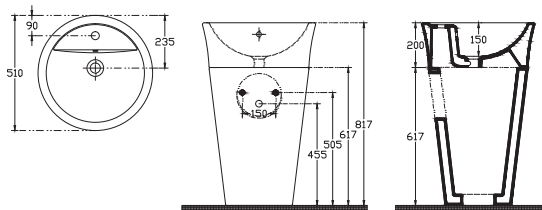

Sistema Y Frame Floor Standing Pedestal Basin

Must be Used BTW
Back Side not Glazed.
With Taphole, With Overflow
10SF50051SV Basin and
10PL38002SV Floor Standing Pedestal
Basin and Pedestal Must be Ordered
Together

10SFS1002SV Floor Standing Pedestal Basin-Black

10SFS1003SV Floor Standing Pedestal Basin-Black/Gold

10SFS1004SV Floor Standing Pedestal Basin-Black/Platinum

10SFS1005SV Floor Standing Pedestal Basin-Black/Bronze