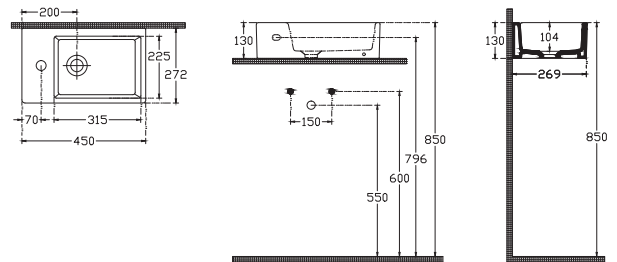

10PL66050SV Vessel Basin

Purita Sharp Semi Countertop Basin 50 cm

500x420
With taphole and overflow

10PL52050SV Semi Countertop Basin

Purita Sharp Basin 45 cm

450x270
With taphole and overflow

10PL50045SV Basin