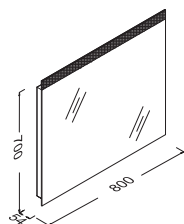

Soluzione Mirror 80 cm
800 x 700 x 54 mm
LED Lighting