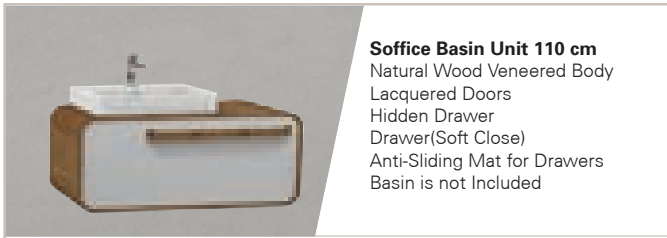

46Z90200I Seat&Cover

! Suitable for following WCs

- 10SM02001SV
- 10SZ10001SV
- 10SM10001SV

TECHNICAL SECTION

Bathroom Furniture

ISVEA

1962 ITALIA

Soffice Basin Unit 110 cm
 Natural Wood Veneered Body
 Lacquered Doors
 Hidden Drawer
 Drawer(Soft Close)
 Anti-Sliding Mat for Drawers
 Basin is not Included