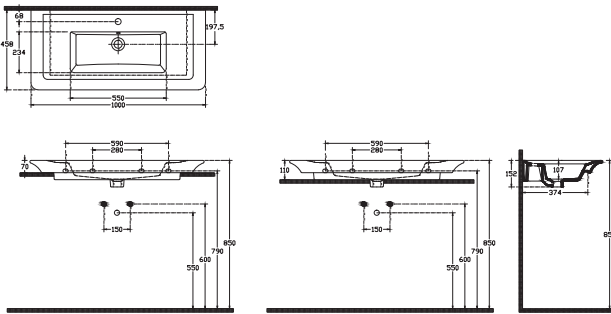

10LG50100SV Basin 100 cm

Eleganza Basin 80 cm

800 x 450 mm
With Taphole
With Overflow
Basin Fixation Set is not Included
Suitable With Furniture and Wall
Assembly

10LG50080SV Basin 80 cm

Eleganza Basin 65 cm