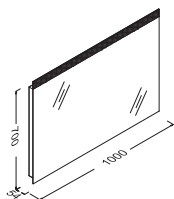

⚠ Recommended for Use with Sentimenti Basin Unit 96 cm