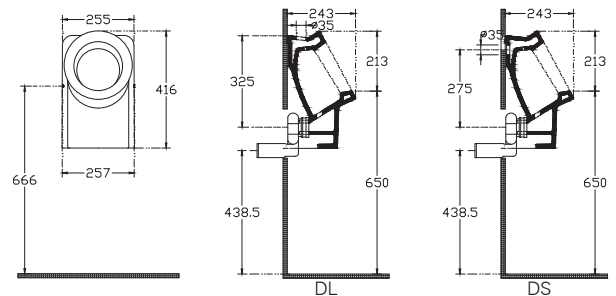

10SZ41001SV Wall Hung Bidet

WC Fixation Set is Included
P-Trap Outlet Bend is Included
Seat&Cover Must be Ordered Separately
Suitable With Concealed Cistern

10SZ10001SV BTW Single WC

40D30200I D30 Seat&Cover (Soft Close)

40D30100I D30 Seat&Cover (Normal)

Fixation Set is Included

10SZ42001SV BTW Bidet

WC Fixation Set is Included
Vertical Outlet Bend is Included
Seat&Cover Must be Ordered Separately

10SZ04001SV BTW WC

40D30200I D30 Seat&Cover (Soft Close)

40D30100I D30 Seat&Cover (Normal)

10SZS1002SV Oval Cistern (50UN0105I Flushing Mech. is Included)

Outlet Syphon is Included
Urinal Fixation Set is Included
DL-Concealed Top Inlet
DS-Concealed Inlet, Concealed Outled

10SZ92001SV Urinal

Outlet Syphon is Included
Urinal Fixation Set is Included
DL-Concealed Top Inlet
DS-Concealed Inlet, Concealed Outled

10SZ92002SV Urinal