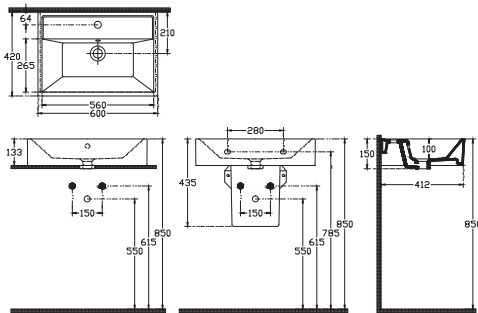

Sistema^Y Frame Basin 60 cm

600x420 mm
With Taphole
With Overflow
Basin Fixation Set is not Included
Suitable With Furniture and Wall
Assembly

10SF50060SV Frame Basin 60 cm