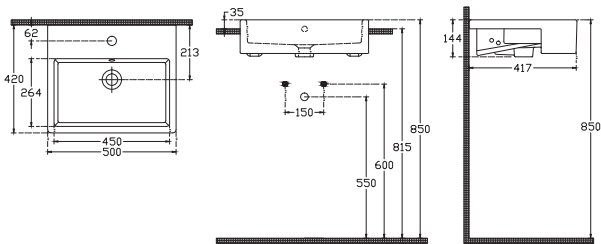

Purita Sharp Basin 45 cm

450x270
With taphole and overflow

10PL50045SV Basin