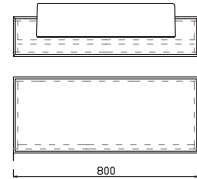

ALTERNATIVES-3

23SQ10xx081I Marino Base unit 80cm
23SQ10xx080I Marino Basin Unit 80cm
23SQ40xx055I Marino Mirror ø55cm