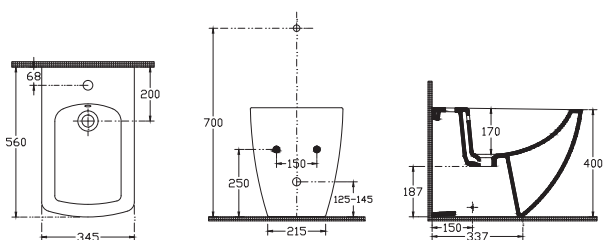

10PL10001SV BTW Single Bowl

40S30200I S30 Seat&Cover-Soft Close

40S30100I S30 Seat&Cover

Purita Back to Wall Bidet

Fixation Set is Included

10PL42001SV BTW Bidet

Purita Wall Hung WC

Hidden Installation, Fixation Set is Included
Seat&Cover Must be Ordered Separately