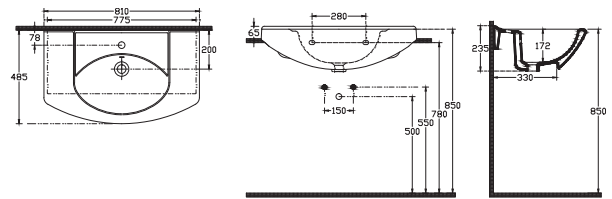

Sistema^Z Calm Basin 65 cm

653x485 mm
With Taphole
With Overflow
Basin Fixation Set is not Included
Suitable With Furniture and Wall
Assembly

10SS50065SV Basin 65 cm