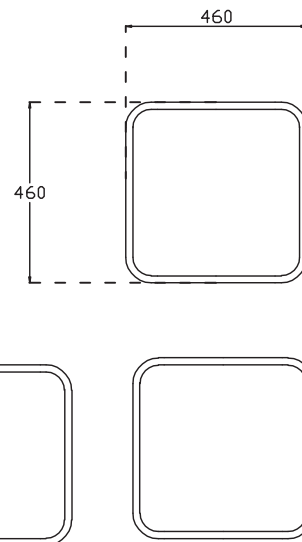

ALTERNATIVES-4
23SQ13xx110I Soffice Basin Unit 110cm
23SQ90xx109I Soffice Shelf for Mirror 110cm
23SQ40xx060I Soffice Mirror 60cm
23SQ90xx046I Soffice Storage Unit x 3 Pieces

xx-Refers Color Code. 03-Wood Veneer , 17-Gray Oak