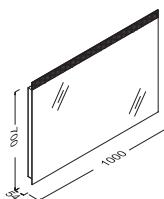

Soluzione Mirror Unit 100cm
1000 x 700 x 54 mm
LED Lighting

22SZ4000100I Mirror Unit