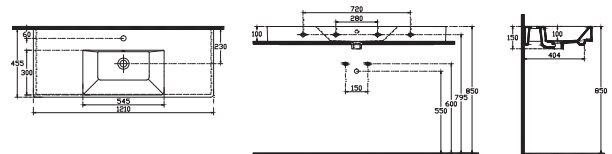

Purita Soft Basin 121 cm

1210x455
With taphole and overflow
Suitable with Furniture and Wall
Assembly
Fixation Set is not Included

**Purita Soft Basin 121 cm
Right Corner**

1210x455
With taphole and overflow
Suitable with Furniture and Wall
Assembly
Fixation Set is not Included

10PL52120SV Basin