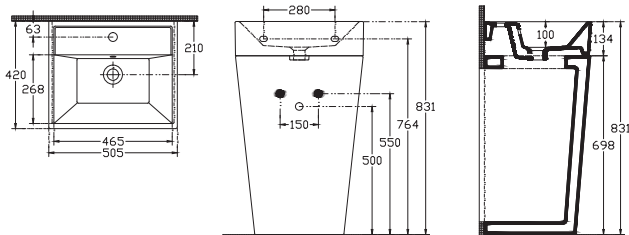

Sistema^Y Frame Basin 90 cm

900x422 mm
With Taphole
With Overflow
Basin Fixation Set is not Included
Suitable With Furniture and Wall
Assembly

Sistema^Y Frame Basin 70 cm

700x418 mm
With Taphole
With Overflow
Basin Fixation Set is not Included
Suitable With Furniture and Wall
Assembly

Sistema^Y Frame Basin 60 cm

600x420 mm
With Taphole
With Overflow
Basin Fixation Set is not Included
Suitable With Furniture and Wall
Assembly

Sistema^Y Frame Basin 51 cm

505x420 mm
With Taphole
With Overflow
Basin Fixation Set is not Included
Suitable With Furniture and Wall
Assembly

Sistema^Y Frame Floor Standing Pedestal With Basin

Must be Used BTW
Back Side not Glazed.
With Taphole, With Overflow
10SF50051SV Basin and
10PL38002SV For Pedestal
Basin and Pedestal Must be Ordered
Together

Sistema^Y Frame Semi Pedestal

Suitable with Sistema^Y Frame
Series (Not Suitable with
10SF50026),
Basin Fixation Set is Included
Pedestal Fixation Set is Included

10SF39001SV Frame Semi Pedestal