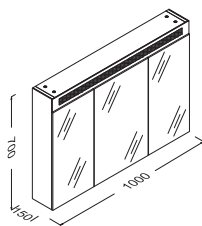

Soluzione Mirror Wall Unit 100cm
1000 x 700 x 150 mm
Body & Door: MDF Cased Mirror
LED Lighting