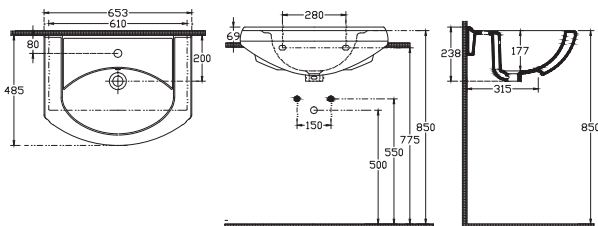

Sistema^Z Look Basin 86 cm

860x480 mm
With Taphole
With Overflow
Basin Fixation Set is not Included
Suitable With Furniture and Wall
Assembly

10SS50085SV Basin 86 cm