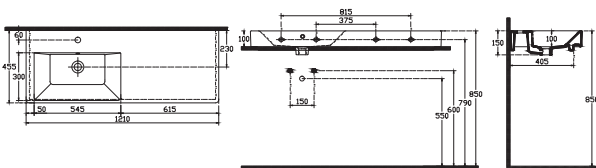

**Purita Soft Double Basin
121 cm**

1210x455
2 Tapholes and 2 Overflows
Suitable with Furniture and Wall
Assembly
Fixation Set is not Included

Purita Soft Basin 121 cm

1210x455
With taphole and overflow
Suitable with Furniture and Wall
Assembly
Fixation Set is not Included

**Purita Soft Basin 121 cm
Right Corner**

1210x455
With taphole and overflow
Suitable with Furniture and Wall
Assembly
Fixation Set is not Included

**Purita Soft Basin 121 cm
Left Corner**

1210x455
With taphole and overflow
Suitable with Furniture and Wall
Assembly
Fixation Set is not Included

10PL53120SV Basin

Purita Soft Basin 101 cm

1010x455
With taphole and overflow
Suitable with Furniture and Wall
Assembly
Fixation Set is not Included

**Purita Soft Basin 101 cm
Left Corner**

1010x455
With taphole and overflow
Suitable with Furniture and Wall
Assembly
Fixation Set is not Included