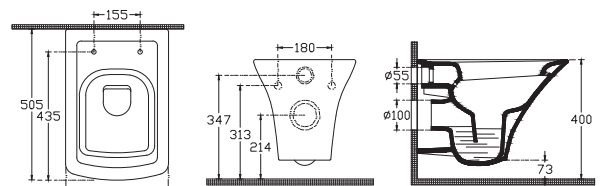

Eleganza Wall Hung WC

Seat&Cover Must be Ordered
Separately

40S30200I S30 Seat&Cover (Soft Close)

40S30100I S30 Seat&Cover (Normal)

Eleganza Wall Hung Bidet

10LG41001SV Wall Hung Bidet