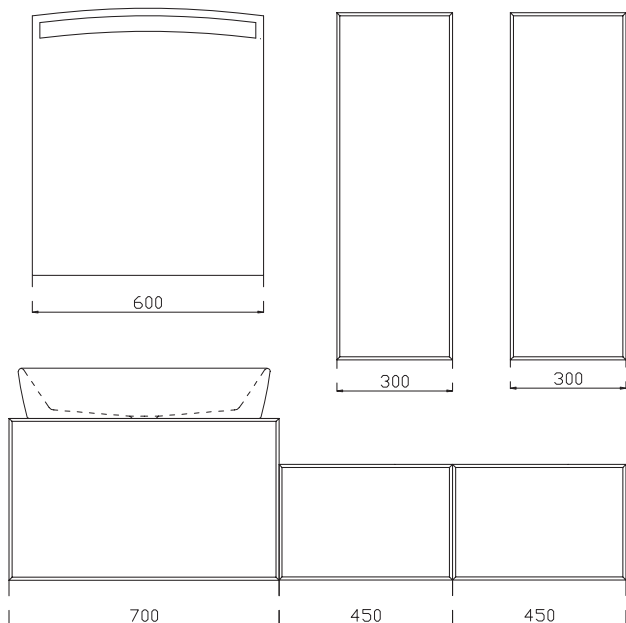

VALENTE

COMBINATIONS

ALTERNATIVES-6

- **27VL1043070I** Valente Basin Unit 70cm
- **25VL2000060I** Valente Mirror Unit 60cm
- **21VL31xx030I** Valente Tall Unit 90 cm-Right x 2 Pieces
- **21VL9001045I** Valente Storage Unit 45 cm x 2 Pieces