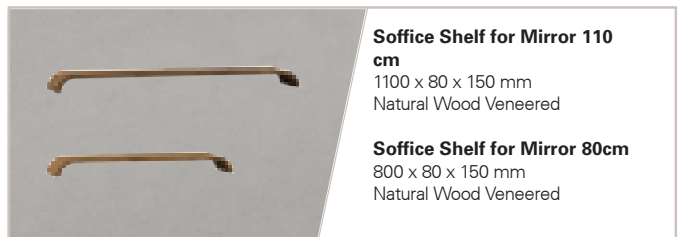

Soffice Shelf for Mirror 110 cm

1100 x 80 x 150 mm
Natural Wood Veneered

Soffice Shelf for Mirror 80cm

800 x 80 x 150 mm
Natural Wood Veneered

23SQ9003109I Wood Veneered Teak 110 cm

23SQ9017111I Wood Veneered Gray Oak 110 cm

23SQ9003080I Wood Veneered Teak 80 cm

23SQ9017081I Wood Veneered Gray Oak 80 cm