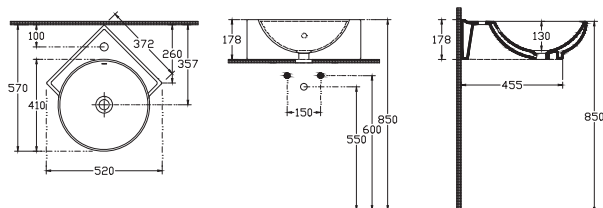

Soluzione Corner Basin 39 cm

390x385 mm
With Taphole
With Overflow
Basin Fixation Set is not Included
Suitable With Wall Assembly

10SZ70039SV Corner Basin 39 cm