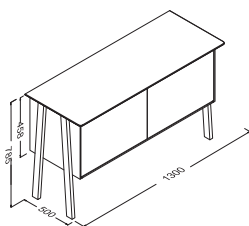

! Compatible Basins
10LG50100SV
10LG50080SV
10LG50065SV