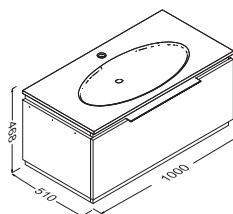

SISTEMA^X

Sistema Basin Unit 120 cm
1200 x 510 x 468 mm
Lacquered Body
Lacquered Door
Drawer (Soft Close)
Anti-Sliding Mat for Drawers
Basin is not Included

21SF1001120I Lacquered White ☐

21SF1045120I Lacquered Ruby ☒

! Compatible Basins
10SX50121

Sistema Basin Unit 100 cm
1000 x 510 x 468 mm
Lacquered Body
Lacquered Door
Drawer (Soft Close)
Anti-Sliding Mat for Drawers
Basin is not Included

21SF1001100I Lacquered White ☐

21SF1045100I Lacquered Ruby ☒

! Compatible Basins
10SX51101

Sistema^X Storage Unit
350 x 1400 x 300 mm
Body: Membrane-PVC Veneered MDF
Door: Membrane-PVC Veneered MDF

21SF3101035I (Right) Lacquered White ☐

21SF3201035I (Left) Lacquered White ☐

21SF3145035I (Right) Lacquered Ruby ☒

21SF3245035I (Left) Lacquered Ruby ☒

Sistema^X Compatible Basins

SistemaX Clear Flat Basin 121 cm
1200 mm x 510 mm
With Taphole
With Overflow
Basin Fixation Set is not Included
Suitable With Furniture and Wall Assembly

10SX50121SV Flat Basin 121 cm

SistemaX Clear Flat Basin 101 cm
1000 mm x 510 mm
With Taphole
With Overflow
Basin Fixation Set is not Included
Suitable With Furniture and Wall Assembly

10SX51101SV Flat Basin 101 cm