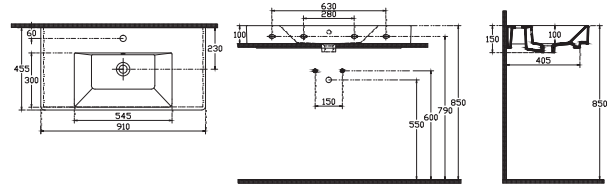

**Purita Soft Basin 101 cm
Right Corner**

1010x455
With taphole and overflow
Suitable with Furniture and Wall
Assembly
Fixation Set is not Included

Purita Soft Basin 91 cm

910x455
With taphole and overflow
Suitable with Furniture and Wall
Assembly
Fixation Set is not Included

Purita Soft Basin 81 cm

810x455
With taphole and overflow
Suitable with Furniture and Wall
Assembly
Fixation Set is not Included

10PL50080SV Basin

Purita Soft Basin 71 cm

710x455
With taphole and overflow
Suitable with Furniture and Wall
Assembly
Fixation Set is not Included

Purita Soft Basin 55 cm

550x460
With taphole and overflow