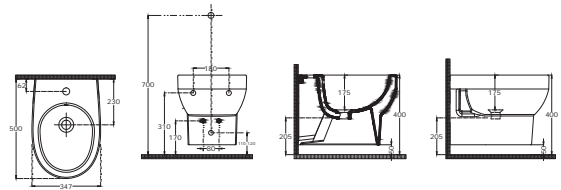

Seat&Cover Must be Ordered Separately
cleaRim

10BP02001SV Wall Hung WC

40R302001 R30 Seat&Cover (Soft Close)

40R301001 R30 Seat&Cover (Normal)

B plus Wall Hung Bidet

10BP41001SV Wall Hung Bidet

B plus BTW Single WC