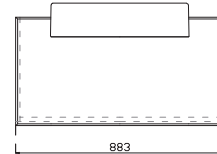

ALTERNATIVES-5

23SQ15xx090I Marino Basin Unit 90cm
23SQ40xx055I Marino Mirror ø55cm
21SQ31xx030I Marino Tall Unit-Right
21SQ32xx030I Marino Tall Unit-Left