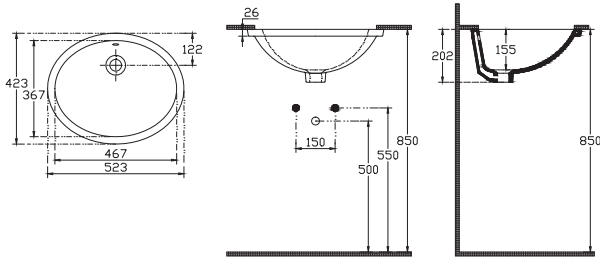

10SZ77057SV Undercounter Basin 57 cm

Soluzione Undercounter Basin 52cm

523x423 mm
W/Out Taphole
With Overflow
Basin Fixation Set is not Included
Suitable With Furniture

10AR77051SV Undercounter Basin 52 cm