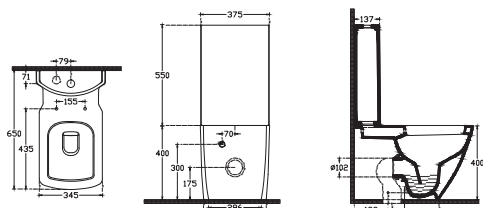

Purita Back to Wall WC

Universal Outlet
Vertical Outlet Bend Included
WC Fixation Set is Included
Seat&Cover Must be Ordered Separately
Dual Flush Mechanism is Installed in Cistern

10PL04001SV Back To Wall WC

40S30200I S30 Seat&Cover-Soft Close

40S30100I S30 Seat&Cover

10PLS1001SV Cistern with Flushinging Mech.Installed