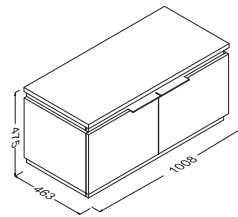

! Compatible Basins

10SF50090
10SF50070
10SF50060
10SF50051