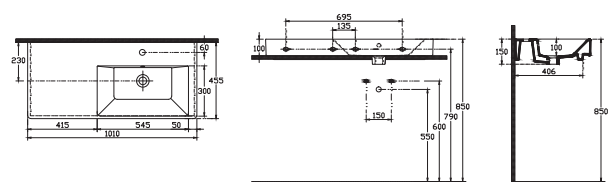

**Purita Soft Basin 101 cm
Left Corner**

1010x455
With taphole and overflow
Suitable with Furniture and Wall
Assembly
Fixation Set is not Included