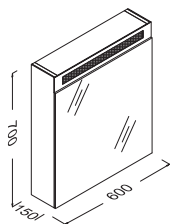

Soluzione Mirror Wall Unit 60cm
600 x 700 x 150 mm
Body & Door:MDF Cased Mirror
LED Lighting

25SZ2000060I Mirror Unit