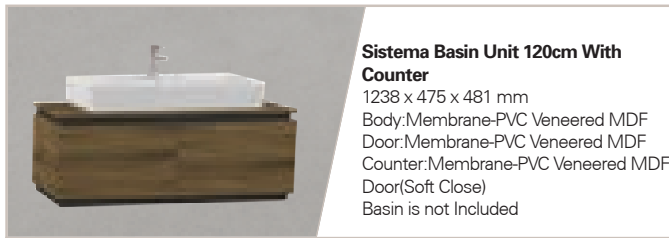

SISTEMA^Y

Sistema Basin Unit 120cm With Counter

1238 x 475 x 481 mm
Body: Membrane-PVC Veneered MDF
Door: Membrane-PVC Veneered MDF
Counter: Membrane-PVC Veneered MDF
Door(Soft Close)
Basin is not Included

27SF1036120I Membrane Latin Walnut

27SF1037120I Membrane Coco

! Compatible Basins

10SF50090
10SF50070
10SF50060
10SF50051