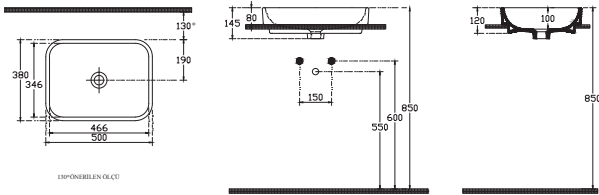

Sott'Aqua Semi Countertop Basin 58 cm

583x493 mm
With Taphole
With Overflow
Suitable With Furniture and Wall Assembly
Basin Fixation Set is not Included

10SQ50058SV Semi Vessel Basin 58 cm