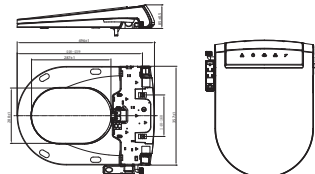

46Z90200I Seat&Cover

! Suitable for following WCs

- 10SM02001SV
- 10SZ10001SV
- 10SM10001SV