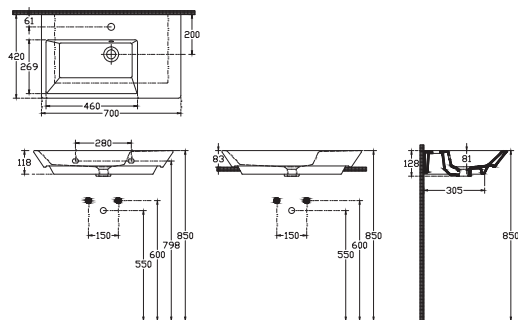

Sistema^Y Form Basin 70 cm

700x420 mm
With Taphole
With Overflow
Basin Fixation Set is not
Included
Suitable With Furniture and Wall
Assembly

10SF51070SV Form Basin 70 cm

Sistema^Y Soft Floor Standing Pedestal With Basin

Ø 510 mm
With Taphole, With Overflow
10SF65052SV Basin and
10SF38001SV Floor Standing
Pedestal
*Basin and Pedestal Must be Ordered
Together*