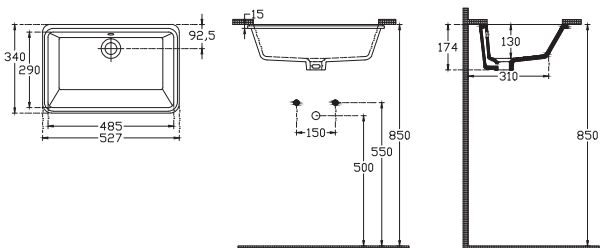

Soluzione Undercounter Basin 49cm

494x343 mm
W/Out Taphole
With Overflow
Basin Fixation Set is not Included
Suitable With Furniture

10PL77045SV Undercounter Basin 49 cm