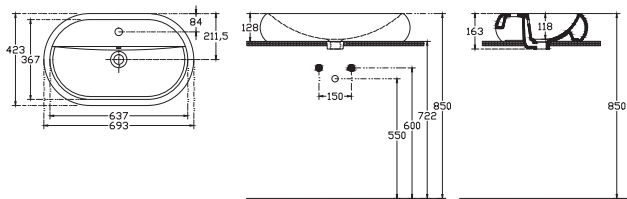

Sentimenti Vessel Basin 60 cm

596x420 mm
W/Out Taphole
With Overflow
Suitable With Furniture

10SM65060SV Vessel Basin 60 cm