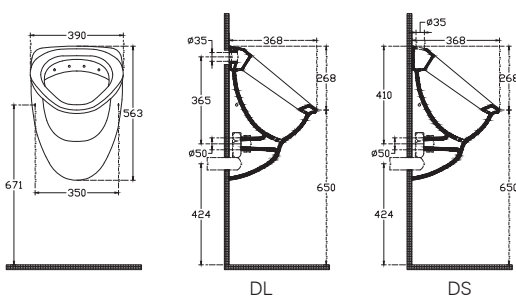

Outlet Syphon is Included
Urinal Fixation Set is Included
DL-Concealed Top Inlet
DS-Concealed Inlet, Concealed Outled

10SZ92002SV Urinal