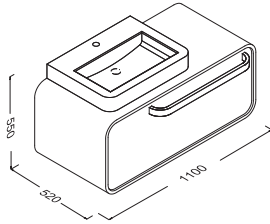

Compatible Basins
10SQ50061SV
10SQ50051SV
10SQ50060SV
10SQ51050SV