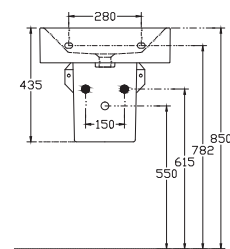

Sistema^Y Frame Semi Pedestal

Suitable with Sistema^Y Frame
Series (Not Suitable with
10SF50026),
Basin Fixation Set is Included
Pedestal Fixation Set is Included