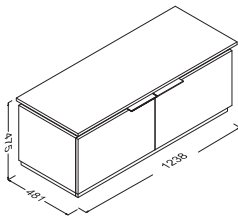

! Compatible Basins

10SF50090
10SF50070
10SF50060
10SF50051