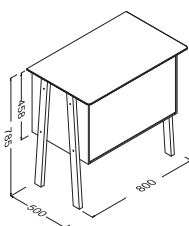

ELEGANZA

Eleganza Basin Unit 130cm
1300 x 785 x 500 mm
Lacquered Body
Solid Oak Counter
Lacquered Cover
Door(Soft Close)
Basin is not Included

21LG1401130I Lacquered White/Solid Oak

! Compatible Basins
10LG50100SV
10LG50080SV
10LG50065SV

Eleganza Basin Unit 110 cm
1100 x 785 x 500 mm
Lacquered Body
Solid Oak Counter
Lacquered Drawer
Drawer (Soft Close)
Anti-Sliding Mat for Drawers
Basin is not Included

21LG1301110I Lacquered White/Solid Oak

! Compatible Basins
10LG50080SV
10LG50065SV

Eleganza Basin Unit 80 cm
800 x 785 x 500 mm
Lacquered Body
Solid Oak Counter
Lacquered Drawer
Drawer (Soft Close)
Anti-Sliding Mat for Drawers
Basin is not Included

21LG1301080I Lacquered White/Solid Oak

! Compatible Basins
10LG50065SV

Eleganza Mirror 100 cm
1000 x 700 x 55 mm
LED Lighting

22LG4000100I Mirror 100 cm

Eleganza Mirror 60 cm
600 x 700 x 55 mm
LED Lighting

22LG4000060I Mirror 60 cm

Eleganza Tall Unit 142 cm
390 x 1420 x 300 mm
Lacquered Body
Solid Oak Door

21LG3101038I (Right) Lacquered White/Solid Oak

21LG3201039I (Left) Lacquered White/Solid Oak