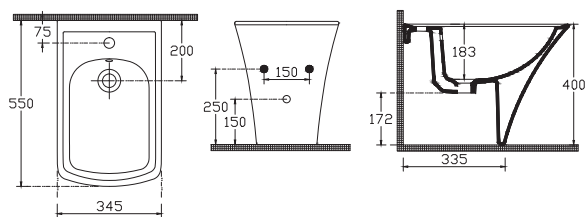

10LG10001SV BTW Single WC

40S30200I S30 Seat&Cover (Soft Close)

40S30100I S30 Seat&Cover (Normal)

Eleganza BTW Bidet

Fixation Set is Included

10LG42001SV BTW Bidet

Valente Basin 95 cm

950x485 mm
With Taphole
With Overflow
Basin Fixation Set is not Included
Suitable With Furniture and Wall
Assembly