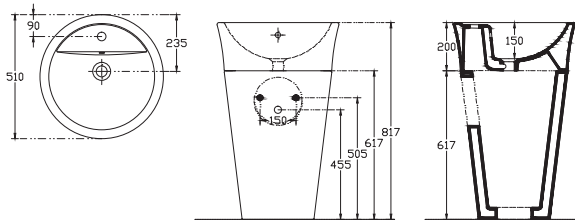

Sistema^Y Soft Vessel Basin 42 cm

Ø 420 mm
W/Out Taphole
W/Out Overflow
Basin Fixation Set is not Included
Suitable With Furniture

10AR65042SV Vessel Basin 42 cm