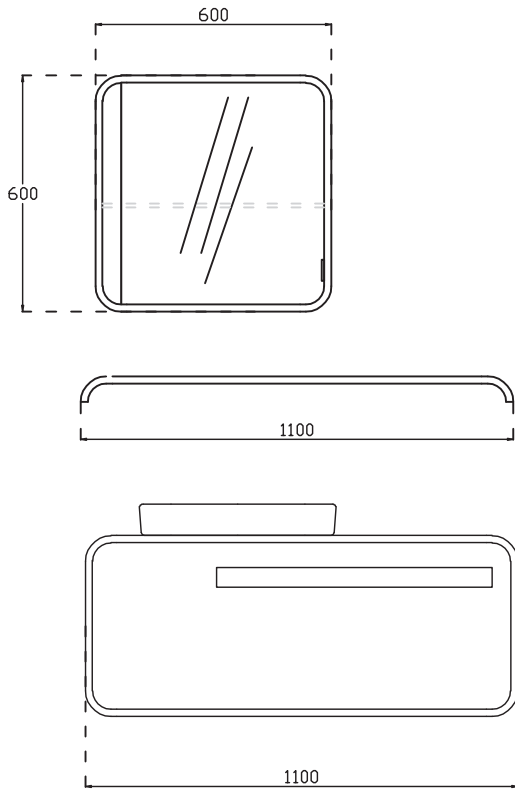

COMBINATIONS

ALTERNATIVES-3
23SQ13xx110I Soffice Basin Unit 110cm
23SQ90xx081I Soffice Shelf 110cm
23SQ20xx060I Soffice Mirror Unit 60cm
23SQ90xx046I Soffice Storage Unit x 3 Pieces