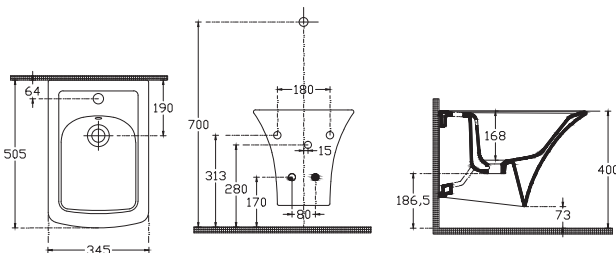

Eleganza Basin 100 cm

1000 x 458 mm
With Taphole
With Overflow
Basin Fixation Set is not Included
Suitable With Furniture and Wall
Assembly

Eleganza Basin 80 cm

800 x 450 mm
With Taphole
With Overflow
Basin Fixation Set is not Included
Suitable With Furniture and Wall
Assembly

Eleganza Basin 65 cm

650x450 mm
With Taphole
With Overflow
Basin Fixation Set is not Included
Suitable With Furniture and Wall
Assembly

Eleganza Wall Hung WC

Seat&Cover Must be Ordered
Separately

40S30200I S30 Seat&Cover (Soft Close)

40S30100I S30 Seat&Cover (Normal)

Eleganza Wall Hung Bidet

Eleganza BTW Single WC

Seat&Cover Must be Ordered
Separately
Fixation Set is Included
Suitable With Concealed Cistern

10LG10001SV BTW Single WC

40S30200I S30 Seat&Cover (Soft Close)

40S30100I S30 Seat&Cover (Normal)