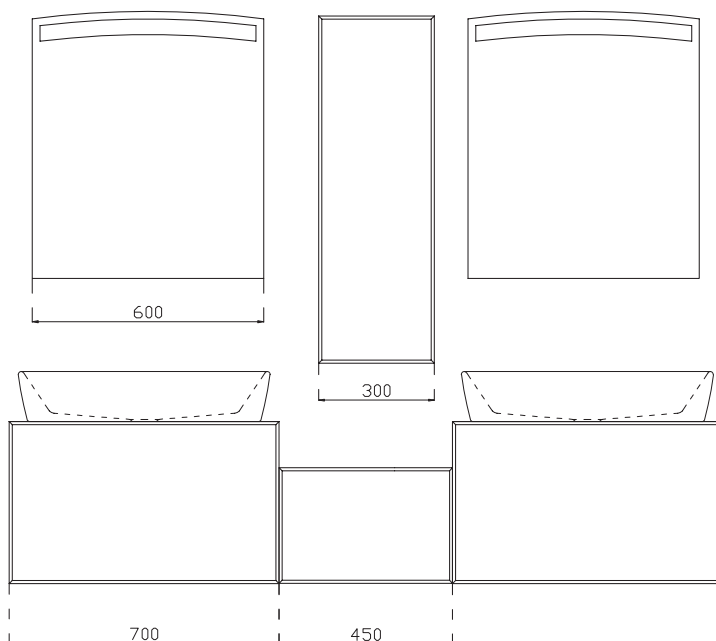

ALTERNATIVES-8

- **27VL1043070I** Valente Basin Unit 70cm x 2 Pieces
- **25VL2000060I** Valente Mirror Unit 60cm x 2 Pieces
- **21VL31xx030I** Valente Tall Unit 90 cm-Right
- **21VL9001045I** Valente Storage Unit 45 cm x 2 Pieces