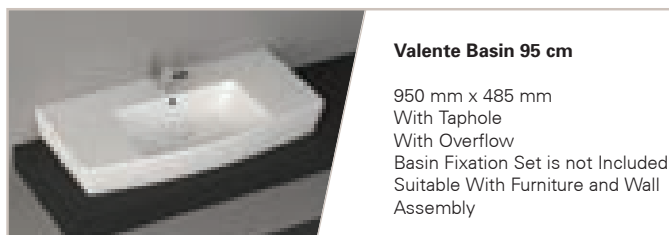

21VL3242030I (Left) Lacquered Mustard

Valente Compatible Basins

Valente Basin 95 cm

950 mm x 485 mm
With Taphole
With Overflow
Basin Fixation Set is not Included
Suitable With Furniture and Wall
Assembly