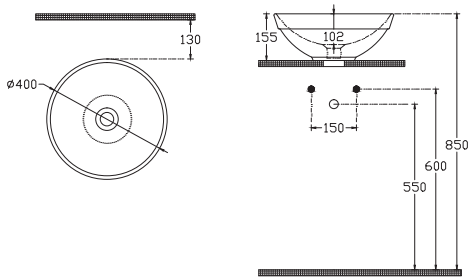

**Sott'Aqua
Vessel Basin ø40 cm**

400x140 mm
W/Out Taphole-W/Out Overflow

10SQ65040SV Vessel Basin ø40 cm - Black/Metallic Colors

Sistema Y Soft Floor Standing Pedestal Basin

Ø 510 mm
With Taphole, With Overflow
10SF65052SV Basin and
10SF38001SV Floor Standing Pedestal
Basin and Pedestal Must be Ordered
Together

10SFS2002SV Floor Standing Pedestal Basin-Black

10SFS2003SV Floor Standing Pedestal Basin-Black/Gold

10SFS2004SV Floor Standing Pedestal Basin-Black/Platinum

10SFS2005SV Floor Standing Pedestal Basin-Black/Bronze