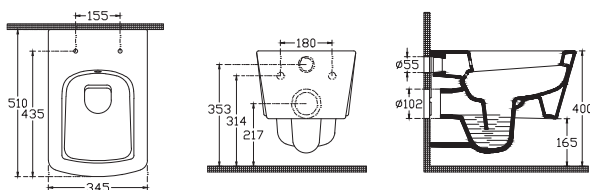

Valente Wall Hung WC

Seat&Cover Must be Ordered
Separately

10VL02001SV Wall Hung WC

40S302001 S30 Seat&Cover (Soft Close)

40S301001 S30 Seat&Cover (Normal)