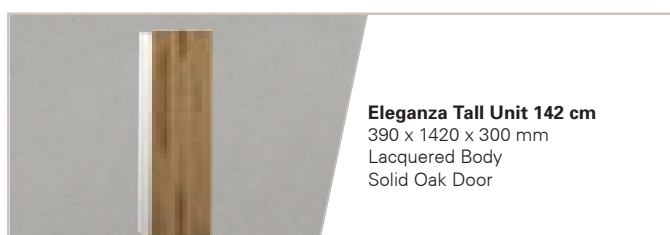

Eleganza Tall Unit 142 cm
390 x 1420 x 300 mm
Lacquered Body
Solid Oak Door

21LG3101038I (Right) Lacquered White/Solid Oak

21LG3201039I (Left) Lacquered White/Solid Oak