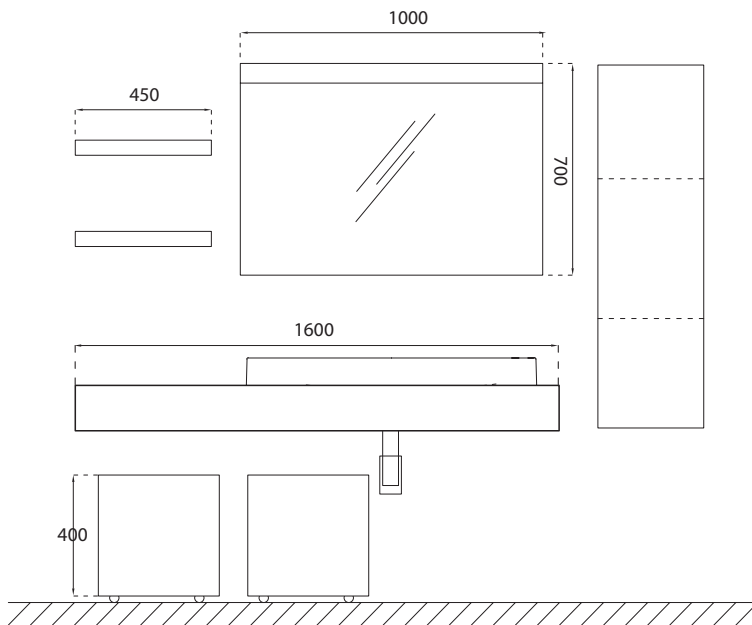

SOLUZIONE

COMBINATIONS

ALTERNATIVES-6

- **22SZ80xx160I** Soluzione Basin Counter 160 cm
- **22SZ4000100I** Soluzione Mirror 100cm
- **27SM31xx035I** Sentimenti Tall Unit-Right x 2 Pieces
- **23SZ90xx045I** Soluzione Shelf 45 cm x 2 Pieces
- **23SZ93XX040I** Soluzione Free Storage Unit x 2 Pieces