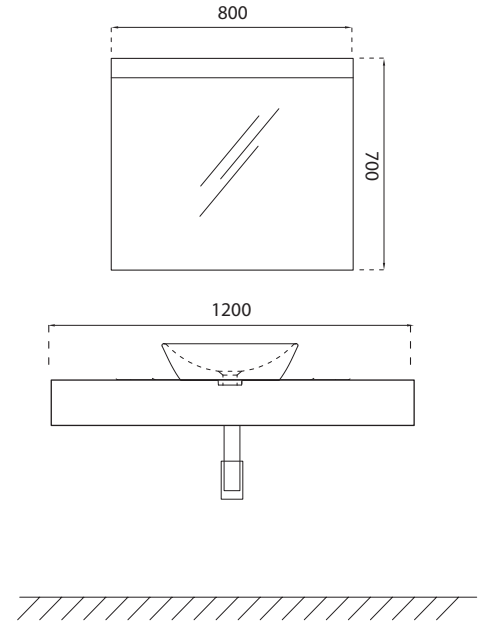

ALTERNATIVES-7

- **22SZ80xx120I** Soluzione Basin Counter 120 cm
- **22SZ4000080I** Soluzione Mirror 80 cm