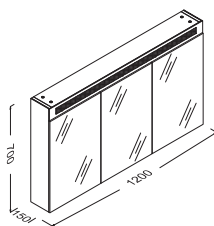

Soluzione Mirror Wall Unit 100cm

1000 x 700 x 150 mm
Body & Door: MDF Cased Mirror
LED Lighting

25SZ2000100I Mirror Unit

Soluzione Mirror Wall Unit 100cm

1000 x 700 x 150 mm
Body & Door: MDF Cased Mirror
LED Lighting