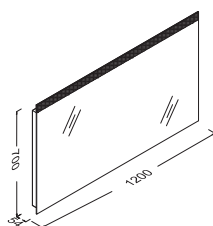

Soluzione Mirror Unit 120cm
1200 x 700 x 55 mm
LED Lighting

22SZ4000120I Mirror