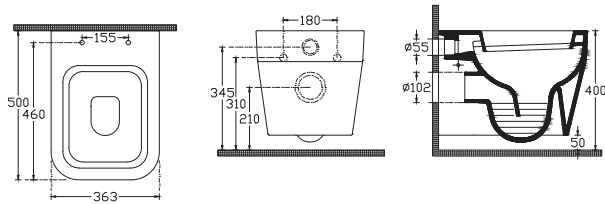

Sott'Aqua Wall Hung WC

Hidden Installation, Fixation Set is Included
Seat&Cover Must be Ordered Separately

10SQ02001SV Wall Hung WC

40Q50500I Q50 Seat&Cover (Soft Close)