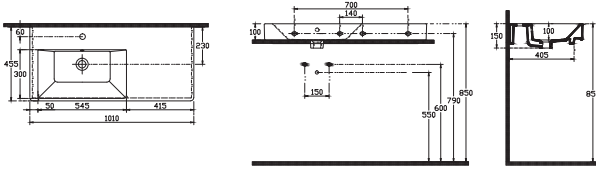

**Purita Soft Basin 101 cm
Right Corner**

1010x455
With taphole and overflow
Suitable with Furniture and Wall
Assembly
Fixation Set is not Included

Purita Soft Basin 91 cm

910x455
With taphole and overflow
Suitable with Furniture and Wall
Assembly
Fixation Set is not Included

10PL51090SV Basin