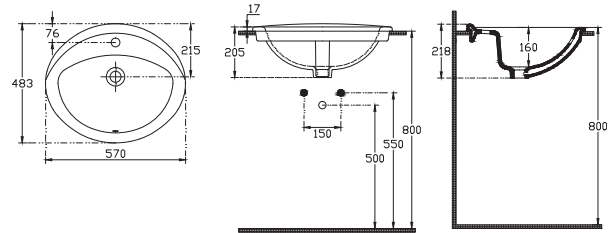

Soluzione Vessel Basin 52cm

515x425 mm
With Taphole
With Overflow
Suitable With Furniture

10AR75051SV Vessel Basin 52 cm