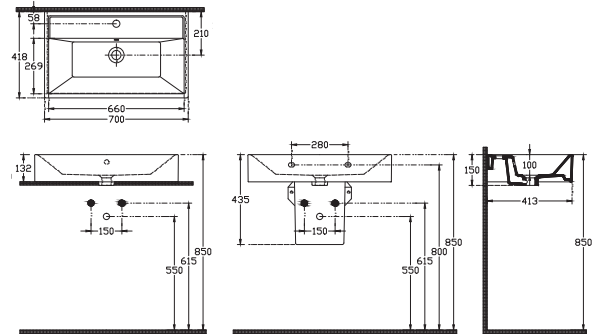

Sistema^Y Frame Basin 70 cm

700x418 mm
With Taphole
With Overflow
Basin Fixation Set is not Included
Suitable With Furniture and Wall
Assembly

10SF50070SV Frame Basin 70 cm