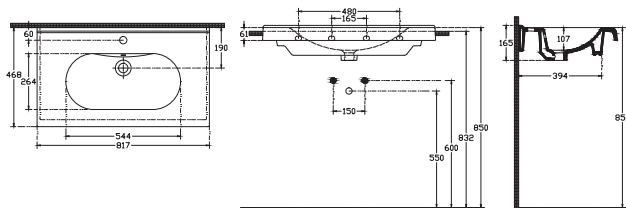

Sentimenti Flat Basin 65 cm

650x471 mm
With Taphole
With Overflow
Basin Fixation Set is not Included
Suitable With Furniture and Wall
Assembly

10SM50065SV Flat Basin 65 cm