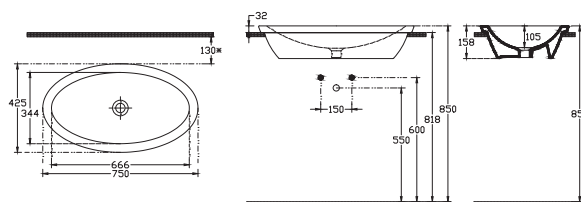

Sistema^Y Soft Vessel Basin 75 cm

750x425 mm
W/Out Taphole
W/Out Overflow
Suitable With Furniture

10AR67075SV Vessel Basin 75 cm

**Sistema^Y Soft
Vessel Basin 75 cm**

750x420 mm
W/Out Taphole
W/Out Overflow
Suitable With Furniture