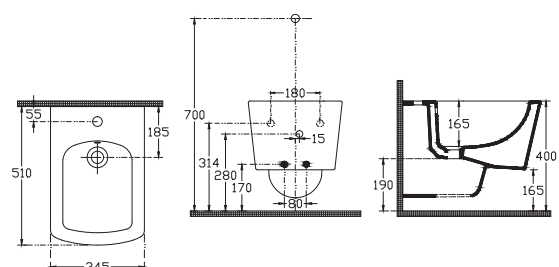

Valente Wall Hung Bidet

10VL41001SV Wall Hung Bidet