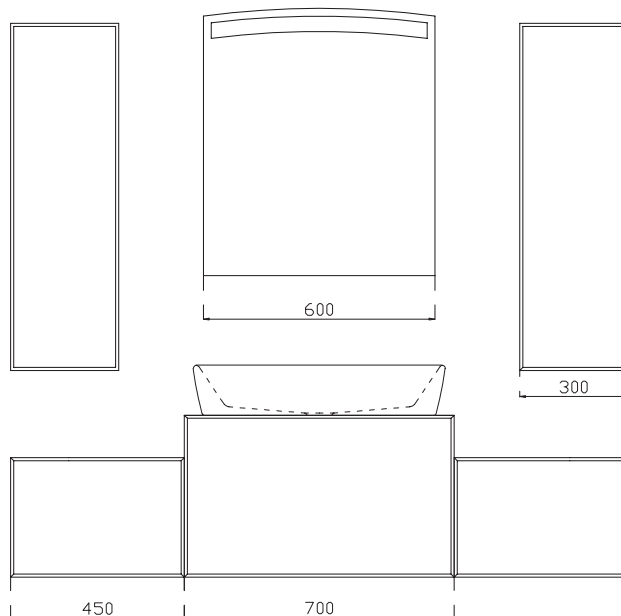

ALTERNATIVES-7

- **27VL1043070I** Valente Basin Unit 70cm
- **25VL2000060I** Valente Mirror Unit 60cm
- **21VL31xx030I** Valente Tall Unit 90 cm-Right
- **21VL32xx030I** Valente Tall Unit 90 cm-Left
- **21VL9001045I** Valente Storage Unit 45 cm x 2 Pieces