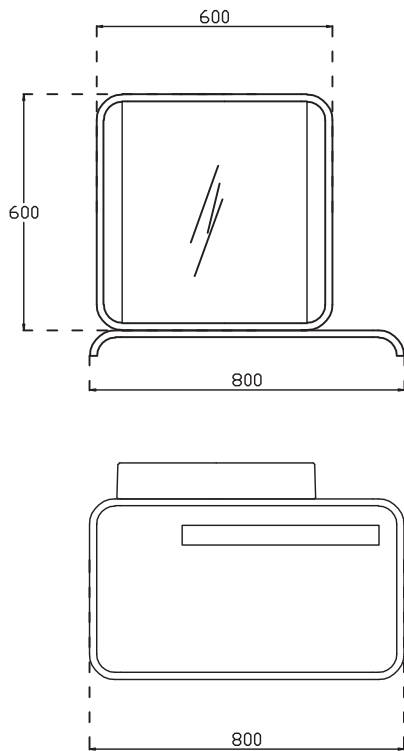

COMBINATIONS

ALTERNATIVES-1

- 23SQ14xx080I Soffice Basin Unit 80cm
- 23SQ90xx080I Soffice Shelf for Mirror 80cm
- 23SQ40xx060I Soffice Mirror 60cm
- 23SQ90xx046I Soffice Storage Unit x 3 Pieces