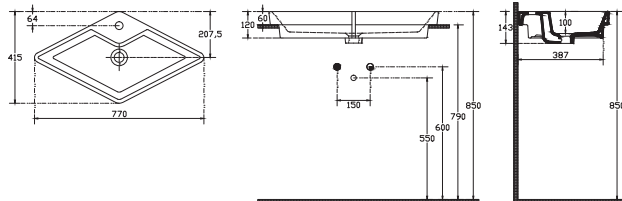

Diamante Vessel Basin 77 cm

767x420 mm
W/Out Taphole
W/Out Overflow

10DM51077SV Vessel Basin 77 cm