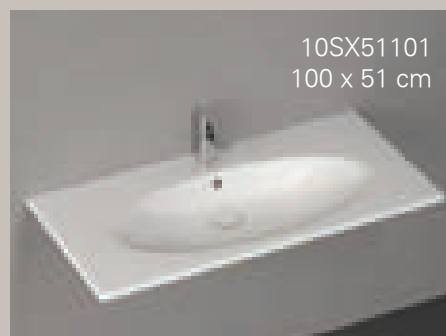

10SX51101
100 x 51 cm

sterilPlus