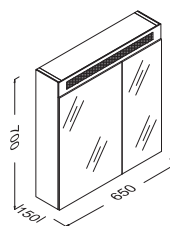

Soluzione Mirror Wall Unit 65cm
650 x 700 x 150 mm
Body & Door: MDF Cased Mirror
LED Lighting
Asymmetric Cover