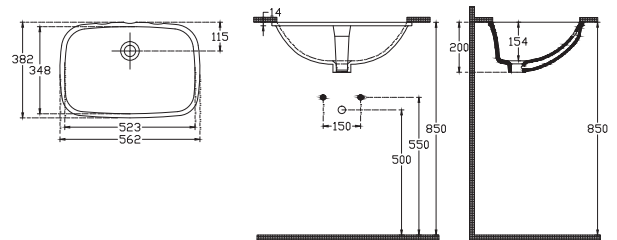

Soluzione Undercounter Basin 53cm

527x340 mm
W/Out Taphole
With Overflow
Basin Fixation Set is not Included
Suitable With Furniture

10SZ77053SV Undercounter Basin 53 cm