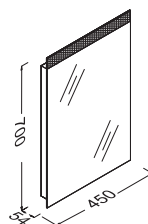

⚠ Recommended for Use with Sentimenti Basin Unit 45 cm