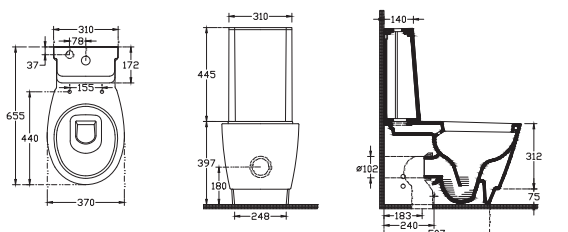

Soluzione I - BTW WC Soluzione I - Cistern

WC Fixation Set is Included
Vertical Outlet Bend is Included
Seat&Cover Must be Ordered
Seperately

10SZ04001SV BTW WC

40D30200I D30 Seat&Cover (Soft Close)

40D30100I D30 Seat&Cover

10SZS1001SV Cubic Cistern (50UN105I Flushing Mech. is Included)

Soluzione I - Wall Hung WC

Seat&Cover Must be Ordered
Seperately

10SZ02001SV Wall Hung WC

40D30200I D30 Seat&Cover (Soft Close)

40D30100I D30 Seat&Cover