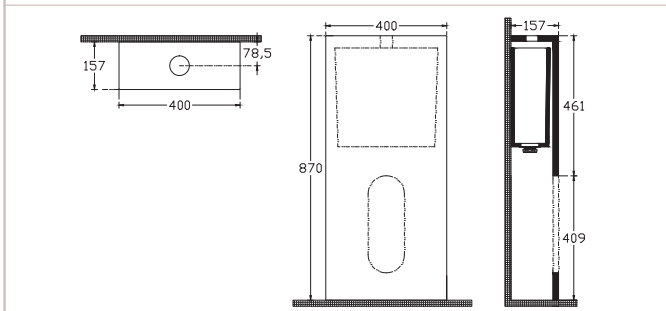

Soluzione Floor Standing Wooden Cistern

Suitable with Single BTW WC Assembly
(10PL35001 Ceramic Cistern and 50YR0108I Flushing Mech. is Included)

23SZS003040I Wooden Cistern-Teak

23SZS017040I Wooden Cistern-Oak