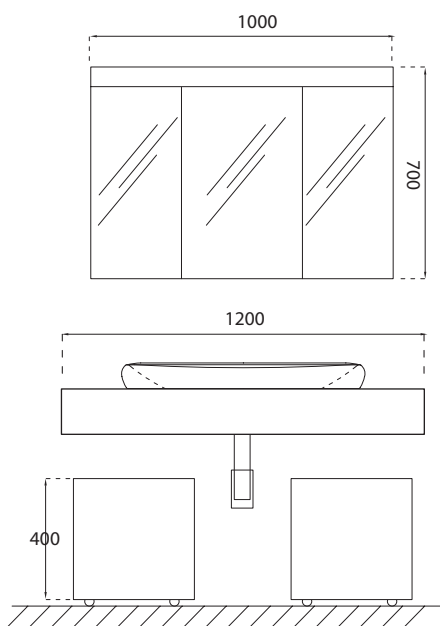

ALTERNATIVES-8

- **22SZ80xx120I** Soluzione Basin Counter 120 cm
- **25SZ2000099I** Soluzione Mirror Unit 100 cm
- **23SZ93xx040I** Soluzione Free Storage Unit x 2 Pieces