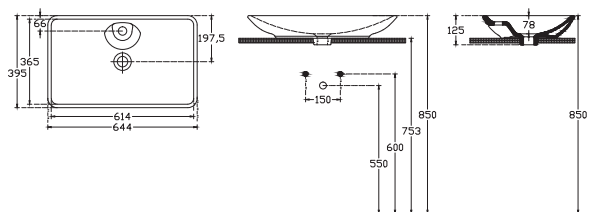

**Sistema^Y Soft
Vessel Basin 75 cm**

750x420 mm
W/Out Taphole
W/Out Overflow
Suitable With Furniture

**Sistema^Y Soft
Vessel Basin 60 cm**

600x420 mm
W/Out Taphole
W/Out Overflow
Suitable With Furniture

**Sistema^Y Clear
Vessel Basin 60 cm**

600x377 mm
W/Out Taphole
W/Out Overflow
Suitable With Furniture

**Sistema^Y Clear
Vessel Basin 65 cm**

644 mm x 395 mm
With Taphole
W/Out Overflow
Suitable With Furniture