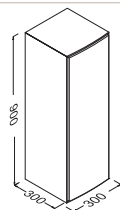

VALENTE

22VL4000080I Mirror 80 cm

22VL4000060I Mirror 60 cm

21VL9001045I Lacquered White ☐

21VL3101030I (Right) Lacquered White ☐

21VL3201030I (Left) Lacquered White ☐

21VL3142030I (Right) Lacquered Mustard ☐

21VL3242030I (Left) Lacquered Mustard ☐

Valente Compatible Basins

950 mm x 485 mm
With Taphole
With Overflow
Basin Fixation Set is not Included
Suitable With Furniture and Wall
Assembly

10VL50095SV Basin 95 cm

850 mm x 485 mm
With Taphole
With Overflow
Basin Fixation Set is not Included
Suitable With Furniture and Wall
Assembly

10VL50085SV Basin 85 cm

750 mm x 485 mm
With Taphole
With Overflow
Basin Fixation Set is not Included
Suitable With Furniture and Wall
Assembly

10VL50075SV Basin 75 cm

655 mm x 485 mm
With Taphole
With Overflow
Basin Fixation Set is not Included
Suitable With Furniture and Wall
Assembly

10VL50066SV Basin 66 cm