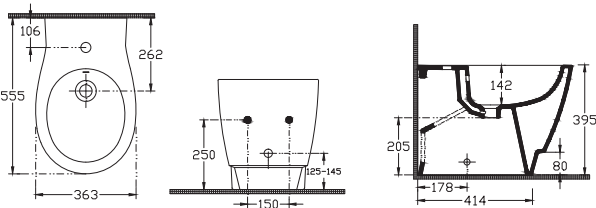

10SZ10001SV BTW Single WC

40D30200I D30 Seat&Cover (Soft Close)

40D30100I D30 Seat&Cover (Normal)

Soluzione I - BTW Bidet

Fixation Set is Included

10SZ42001SV BTW Bidet

**Soluzione I - BTW WC +
Soluzione II - Cistern**