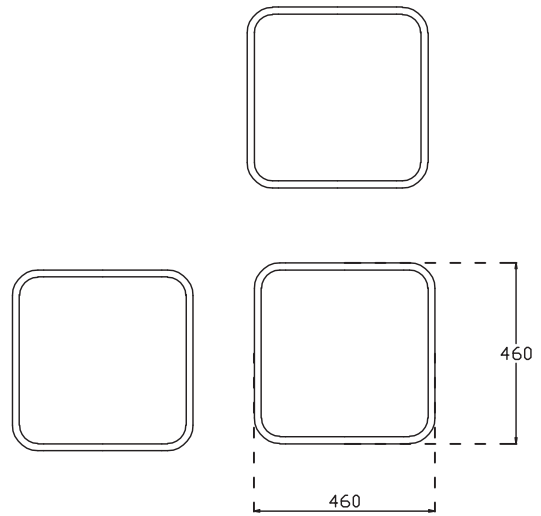

COMBINATIONS

ALTERNATIVES-3
23SQ13xx110I Soffice Basin Unit 110cm
23SQ90xx081I Soffice Shelf 110cm
23SQ20xx060I Soffice Mirror Unit 60cm
23SQ90xx046I Soffice Storage Unit x 3 Pieces