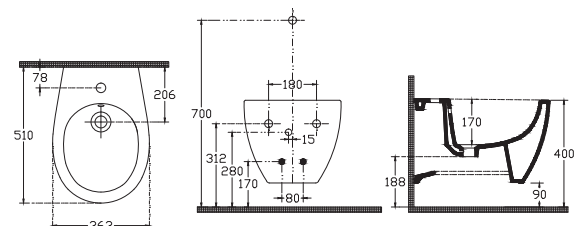

10AR02002SV Wall Hung WC

40D30200I D30 Seat&Cover (Soft Close)

40D30100I D30 Seat&Cover (Normal)

Sentimenti Wall Hung Bidet

Hidden Installation, Fixation Set is Included

10AR41002SV Wall Hung Bidet

B plus Wall Hung WC