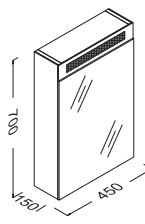

Soluzione Mirror Wall Unit 45cm
450 x 700 x 150 mm
Body & Door:MDF Cased Mirror
LED Lighting

25SZ2000045I Mirror Unit