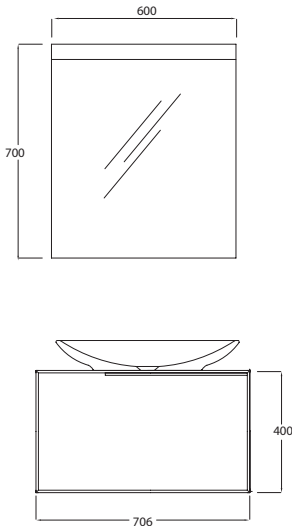

SOLUZIONE

COMBINATIONS

ALTERNATIVES-1

27SZ13xx070I Soluzione Basin Unit 45cm
25SZ2000060I Soluzione Mirror Unit 60cm