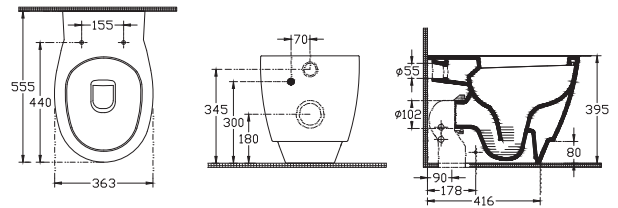

**Soluzione I - BTW WC +
Soluzione II - Cistern**

Fixation Set is Included

10SZ42001SV BTW Bidet