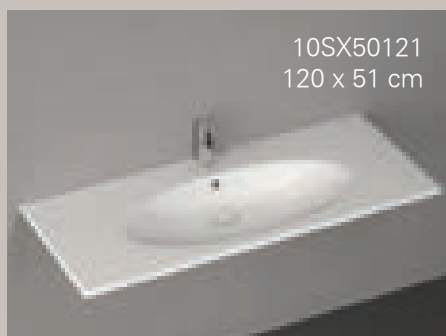

Lacquered white and ruby manufactured tall units offer comfortable storing options

sterilPlus

Sistema^x flat basins that have slim lines and elegant details are compatible with every bathroom.

**Sistema^x
Furniture Colors**

Lacquered
White

Lacquered
Ruby

Slim, easy to use dimensions and minimalist design makes Sistema^X basins the indispensable component of modern bathrooms. Sistema^X basins are manufactured in 2 different dimensions as 100 cm and 120 cm.