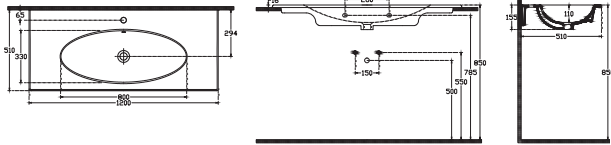

**SistemaX Clear
Flat Basin 101 cm**
1000x510 mm
With Taphole
With Overflow
Basin Fixation Set is not Included
Suitable With Furniture and Wall
Assembly

10SX51101SV Flat Basin 101 cm