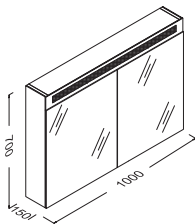

25SZ2000100I Mirror Unit

Soluzione Mirror Wall Unit 80cm
 800 x 700 x 150 mm
 Body & Door: MDF Cased Mirror
 LED Lighting

25SZ2000081I Mirror Unit

Soluzione Mirror Wall Unit 80cm
 800 x 700 x 150 mm
 Body & Door: MDF Cased Mirror
 LED Lighting
 Asymmetric Cover