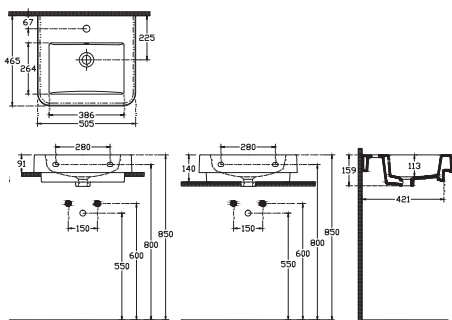

Sott'Aqua Basin 51 cm

505x465 mm
With Taphole
With Overflow
Basin Fixation Set is not Included
Suitable With Furniture and Wall
Assembly

10SQ50051SV Basin 51 cm

Sott'Aqua Vessel Basin 60 cm

600x380 mm
W/Out Taphole
W/Out Overflow
Basin Fixation Set is not Included
Suitable With Furniture