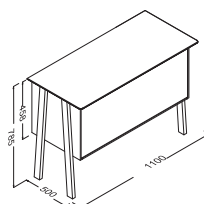

! Compatible Basins
10LG50080SV
10LG50065SV