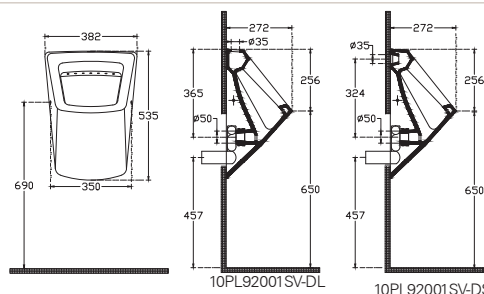

Purita Urinal

Fixation Set is Included

10PL92001SV-DL Urinal-Top Water Inlet

10PL92001SV-DS Urinal-Rear Water Inlet