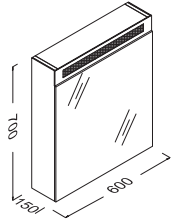

Soluzione Mirror Wall Unit 60cm
600 x 700 x 150 mm
Body & Door: MDF Cased Mirror
LED Lighting

25SZ200060I Mirror Unit