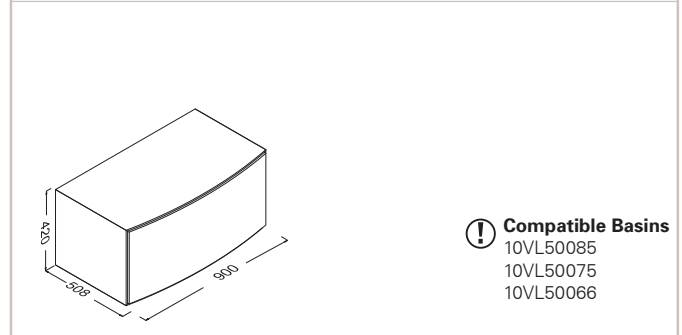

Valente Basin Unit 90 cm
900 x 420 x 508 mm
Body: Membrane-PVC Veneered MDF
Door: Membrane-PVC Veneered MDF
Drawer (Soft Close)
Anti-Sliding Mat for Drawers
Basin is not Included

27VL1043090I Membrane Black Oak

Compatible Basins
10VL50085
10VL50075
10VL50066