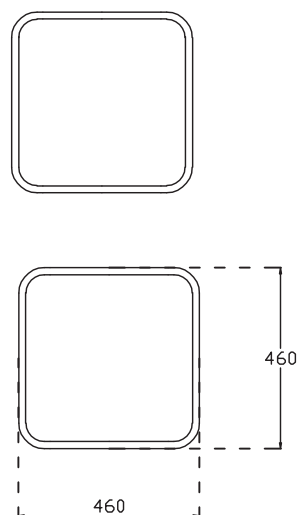

500 mm x 380 mm
 W/Out Taphole
 W/Out Overflow
 Basin Fixation Set is not Included
 Suitable With Furniture

10SQ51050SV Vessel Basin 50 cm

COMBINATIONS

ALTERNATIVES-1

- 23SQ14xx080I Soffice Basin Unit 80cm
- 23SQ90xx080I Soffice Shelf for Mirror 80cm
- 23SQ40xx060I Soffice Mirror 60cm
- 23SQ90xx046I Soffice Storage Unit x 3 Pieces