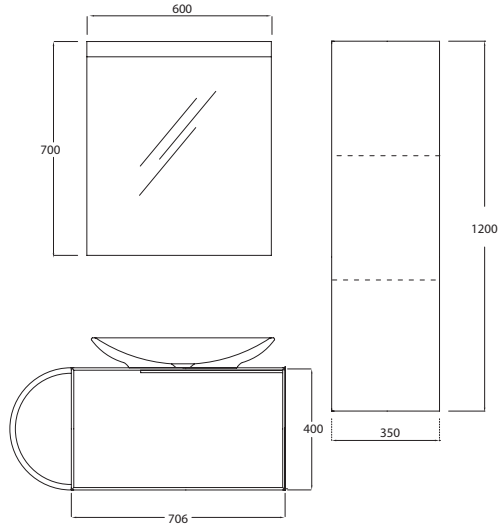

ALTERNATIVES-2

27SZ13xx070I Soluzione Basin Unit 70 cm
21SZ93xx020I Soluzione Towel Holder
25SZ2000060I Soluzione Mirror Unit 60cm
27SM31xx035I Sentimenti Tall Unit - Right