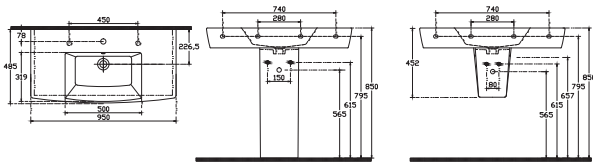

Valente Basin 95 cm

950x485 mm
With Taphole
With Overflow
Basin Fixation Set is not Included
Suitable With Furniture and Wall
Assembly

10VL50095SV Basin 95 cm

10VL38001SV Pedestal - 10VL39001SV Semi Pedestal*

* Fixation Sets are Included on Pedestal and Basin