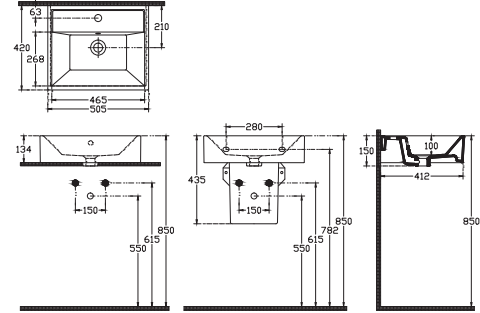

Sistema^Y Frame Basin 51 cm

505x420 mm
With Taphole
With Overflow
Basin Fixation Set is not Included
Suitable With Furniture and Wall
Assembly

10SF50051SV Frame Basin 51 cm

Sistema^Y Frame Floor Standing Pedestal With Basin

Must be Used BTW
Back Side not Glazed.
With Taphole, With Overflow
10SF50051SV Basin and
10PL38002SV For Pedestal
Basin and Pedestal Must be Ordered
Together