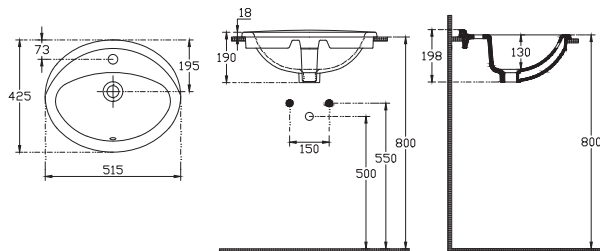

Soluzione Semi Countertop Basin 66 cm

660x490 mm
With Taphole
With Overflow
Suitable With Furniture

10SZ50066SV Semi Countertop Basin 66 cm