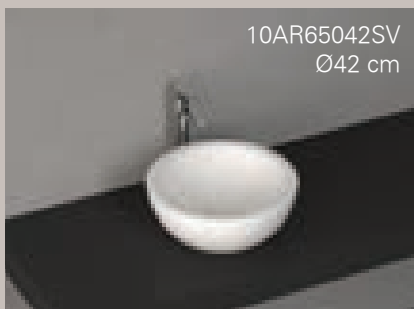

10AR65042SV
Ø42 cm