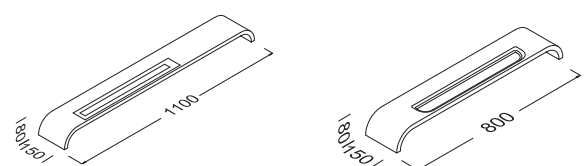

Soffice Basin Unit 110 cm
Natural Wood Veneered Body
Lacquered Doors
Hidden Drawer
Drawer(Soft Close)
Anti-Sliding Mat for Drawers
Basin is not Included

23SQ1303110I Wood Veneered Teak

23SQ1317110I Wood Veneered Gray Oak

Compatible Basins
10SQ50061SV
10SQ50051SV
10SQ50060SV
10SQ51050SV

Soffice Basin Unit 80 cm
800 x 460 x 520 mm
Natural Wood Veneered Body
Lacquered Doors
Drawer(Soft Close)
Anti-Sliding Mat for Drawers
Basin is not Included

23SQ1403080I Wood Veneered Teak

23SQ1417080I Wood Veneered Gray Oak

Compatible Basins
10SQ50061SV
10SQ50051SV
10SQ50060SV
10SQ51050SV

Mirror Unit 60 cm
600 x 600 x 150 mm
Natural Wood Veneered Body
With Led

23SQ2003060I Wood Veneered Teak

23SQ2017060I Wood Veneered Gray Oak

Soffice Mirror 60cm
600 x 600 x 50 mm
Natural Wood Veneered Body
With Led

23SQ4003060I Wood Veneered Teak

23SQ4017060I Wood Veneered Gray Oak

Suitable with
110 or 80 cm
Shelf for Mirror

Soffice Shelf 110 cm
1100 x 80 x 150 mm
Natural Wood Veneered

Soffice Shelf 80cm
800 x 80 x 150 mm
Natural Wood Veneered

23SQ9003081I Wood Veneered Teak 110 cm

23SQ9017110I Wood Veneered Gray Oak 110 cm

23SQ9003079I Wood Veneered Teak 80 cm

23SQ9017080I Wood Veneered Gray Oak 80 cm

Soffice Shelf for Mirror 110 cm

1100 x 80 x 150 mm
Natural Wood Veneered

Soffice Shelf for Mirror 80cm

800 x 80 x 150 mm
Natural Wood Veneered

23SQ9003109I Wood Veneered Teak 110 cm

23SQ9017111I Wood Veneered Gray Oak 110 cm

23SQ9003080I Wood Veneered Teak 80 cm

23SQ9017081I Wood Veneered Gray Oak 80 cm