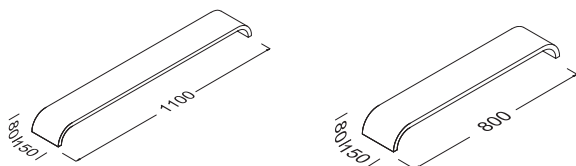

Soffice Shelf for Mirror 110 cm

1100 x 80 x 150 mm
Natural Wood Veneered

Soffice Shelf for Mirror 80cm

800 x 80 x 150 mm
Natural Wood Veneered

23SQ9003109I Wood Veneered Teak 110 cm

23SQ9017111I Wood Veneered Gray Oak 110 cm

23SQ9003080I Wood Veneered Teak 80 cm

23SQ9017081I Wood Veneered Gray Oak 80 cm