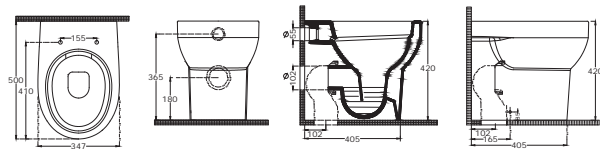

B plus BTW Single WC

Seat&Cover Must be Ordered Separately
Suitable With Concealed Cistern
Fixation Set is Included
cleaRim

10BP04001SV BTW Single WC

40R302001 R30 Soft Close Seat&Cover

40R301001 R30 Seat&Cover (Normal)

B plus BTW Bidet

Fixation Set is Included

10BP42001SV BTW Bidet