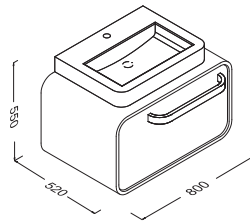

Compatible Basins
10SQ50061SV
10SQ50051SV
10SQ50060SV
10SQ51050SV