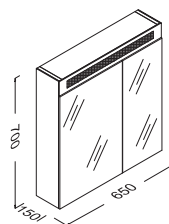

Soluzione Mirror Wall Unit 65cm
650 x 700 x 150 mm
Body & Door: MDF Cased Mirror
LED Lighting
Asymmetric Cover