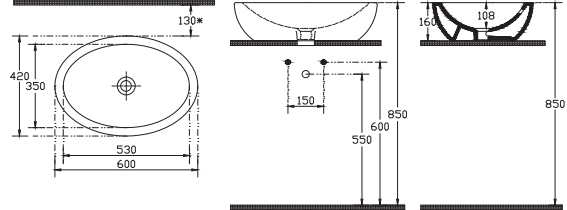

**Sistema^Y Clear
Vessel Basin 60 cm**

600x377 mm
W/Out Taphole
W/Out Overflow
Suitable With Furniture

10SF53060SV Vessel Basin 60 cm