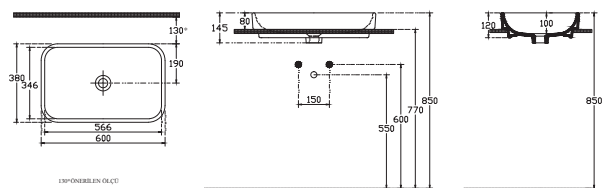

Sott'Aqua Vessel Basin ø 40 cm

400x140 mm
W/Out Taphole-W/Out Overflow
Basin Fixation Set is not Included

Sott'Aqua Basin 96 cm

960x465 mm
With Taphole
With Overflow
Basin Fixation Set is not Included
Suitable With Furniture and Wall
Assembly

Sott'Aqua Basin 81 cm

810x465 mm
With Taphole
With Overflow
Basin Fixation Set is not Included
Suitable With Furniture and Wall
Assembly

Sott'Aqua Basin 61 cm

608x465 mm
With Taphole
With Overflow
Basin Fixation Set is not Included
Suitable With Furniture and Wall
Assembly

Sott'Aqua Basin 51 cm

505x465 mm
With Taphole
With Overflow
Basin Fixation Set is not Included
Suitable With Furniture and Wall
Assembly

Sott'Aqua Vessel Basin 60 cm

600x380 mm
W/Out Taphole
W/Out Overflow
Basin Fixation Set is not Included
Suitable With Furniture