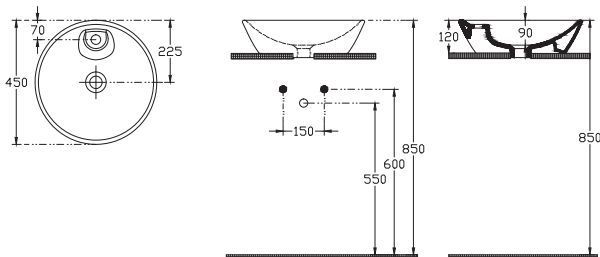

Soluzione Vessel Basin 45cm

Ø 450 mm
W/Out Taphole
W/Out Overflow
Basin Fixation Set is not Included
Suitable With Furniture

10SZ66045SV Vessel Basin 45 cm