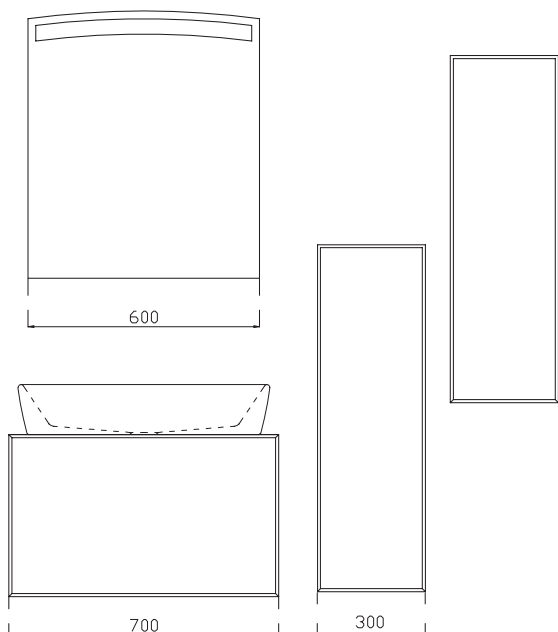

ALTERNATIVES-8

- **27VL1043070I** Valente Basin Unit 70cm
- **25VL2000060I** Valente Mirror Unit 60cm
- **21VL31xx030I** Valente Tall Unit 90 cm-Right x 2 Pieces