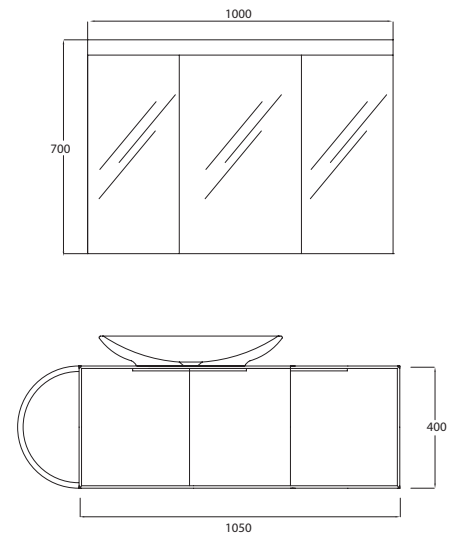

ALTERNATIVES-3

27SZ16xx105I Soluzione Basin Unit 105cm
21SZ93xx020I Soluzione Towel Holder
25SZ2000099I Soluzione Mirror Unit 100cm