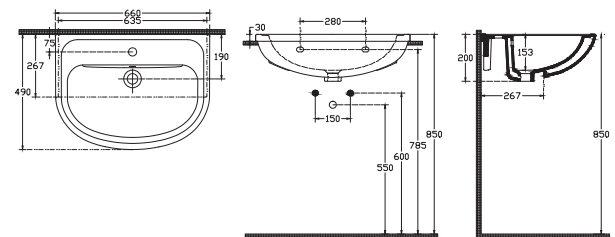

Soluzione Vessel Basin 60cm

598x440 mm
W/Out Taphole
With Overflow
Suitable With Furniture

10PL75050SV Vessel Basin 60 cm

Soluzione Vessel Basin 57cm

570x483 mm
With Taphole
With Overflow
Suitable With Furniture

10AR75056SV Vessel Basin 57 cm

Soluzione Vessel Basin 52cm

515x425 mm
With Taphole
With Overflow
Suitable With Furniture

10AR75051SV Vessel Basin 52 cm

Soluzione Semi Countertop Basin 66 cm

660x490 mm
With Taphole
With Overflow
Suitable With Furniture

10SZ50066SV Semi Countertop Basin 66 cm

Soluzione I - BTW WC Soluzione I - Cistern

WC Fixation Set is Included
Vertical Outlet Bend is Included
Seat&Cover Must be Ordered
Seperately

10SZ04001SV BTW WC

40D30200I D30 Seat&Cover (Soft Close)

40D30100I D30 Seat&Cover

10SZS1001SV Cubic Cistern (50UN105I Flushing Mech. is Included)

Soluzione I - Wall Hung WC

Seat&Cover Must be Ordered
Seperately

10SZ02001SV Wall Hung WC

40D30200I D30 Seat&Cover (Soft Close)

40D30100I D30 Seat&Cover