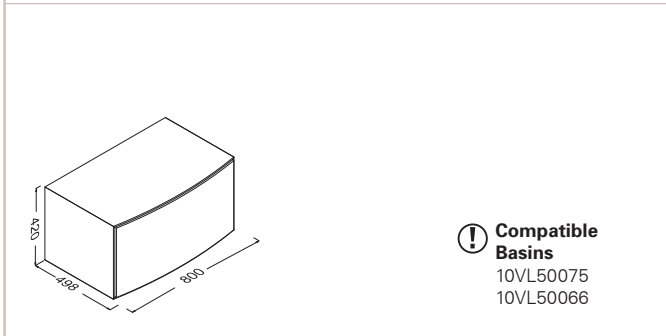

Valente Basin Unit 80 cm
800 x 420 x 498 mm
Body: Membrane-PVC Veneered MDF
Door: Membrane-PVC Veneered MDF
Drawer (Soft Close)
Anti-Sliding Mat for Drawers
Basin is not Included

27VL1043080I Membrane Black Oak

Compatible Basins
10VL50075
10VL50066