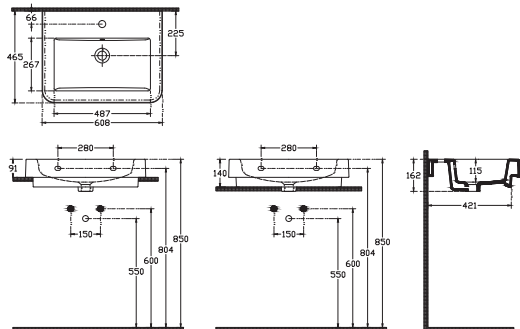

10SQ50061SV Basin 61 cm