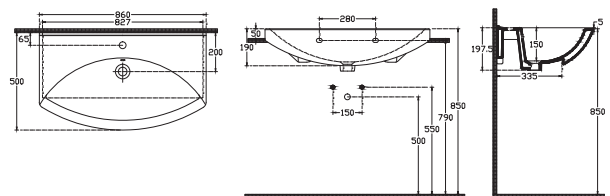

Sistema^Z Calm Basin 100 cm

1000x480 mm
With Taphole
With Overflow
Basin Fixation Set is not Included
Suitable With Furniture and Wall
Assembly

Sistema^Z Calm Basin 81 cm

810x485 mm
With Taphole
With Overflow
Basin Fixation Set is not Included
Suitable With Furniture and Wall
Assembly

Sistema^Z Calm Basin 65 cm

653x485 mm
With Taphole
With Overflow
Basin Fixation Set is not Included
Suitable With Furniture and Wall
Assembly

Sistema^Z Look Basin 86 cm

860x480 mm
With Taphole
With Overflow
Basin Fixation Set is not Included
Suitable With Furniture and Wall
Assembly