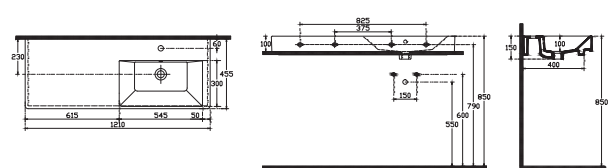

**Purita Soft Basin 121 cm
Left Corner**

1210x455
With taphole and overflow
Suitable with Furniture and Wall
Assembly
Fixation Set is not Included

Purita Soft Basin 101 cm

1010x455
With taphole and overflow
Suitable with Furniture and Wall
Assembly
Fixation Set is not Included

10PL50100SV Basin