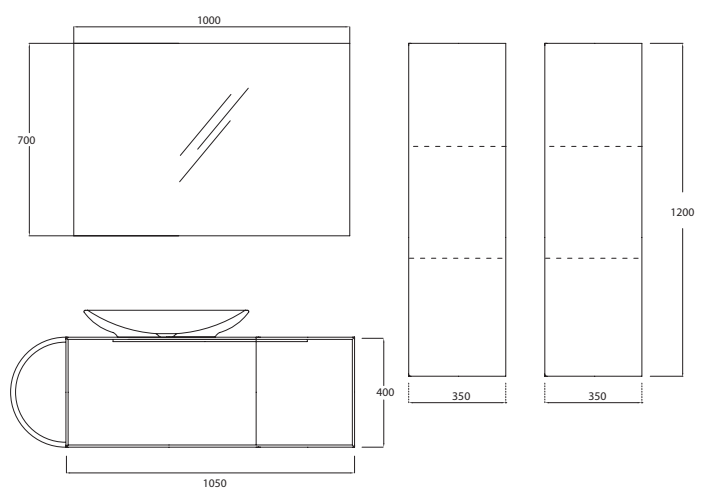

ALTERNATIVES-5

27SZ13xx105I Soluzione Basin Unit 105cm
21SZ93xx020I Soluzione Towel Holder
25SZ2000099I Soluzione Mirror Unit 100cm
27SM31xx035I Sentimenti Tall Unit-Right x 2 Pieces

xx-Refers Color Code. 01-Membrane White, 03-Wood Veneer , 17- Gray Oak, 38-Cappucino, 40-Lacquered Anthracite, 41-Membrane Antique Walnut