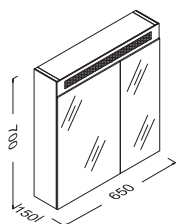

⚠ Recommended for Use with Sentimenti Basin Unit 65 cm