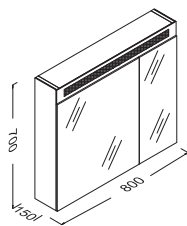

Soluzione Mirror Wall Unit 80cm
800 x 700 x 150 mm
Body & Door: MDF Cased Mirror
LED Lighting
Asymmetric Cover