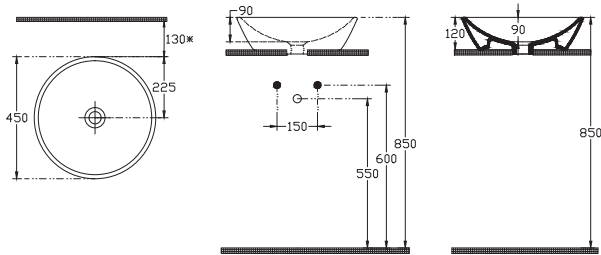

ISVEARTE

Soluzione Vessel Basin 45cm

Ø 450 mm
W/Out Taphole-W/Out Overflow

10SZ66045SV Vessel Basin 45cm (IsveArte Decorated)

decorPlus

Patterns that challenge time...

The biggest problem of decorated products used in bathroom is that they are worn over time, fade and their properties is lost. The decorated products of IsveArte collection are protected with a special enamel application from harmful effects of cleaning material and exogenous factors and thus remains shiny for years as in first day. Thanks to 1200° decorPlus surface technology decors are not worn, fade and remain shiny as in first day.