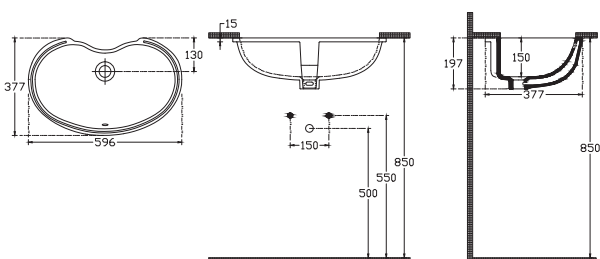

Soluzione Undercounter Basin 57cm

567x440 mm
W/Out Taphole
With Overflow
Basin Fixation Set is not Included
Suitable With Furniture

10SZ77057SV Undercounter Basin 57 cm