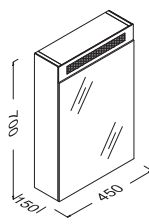

⚠ Recommended for Use with Sentimenti Basin Unit 45 cm