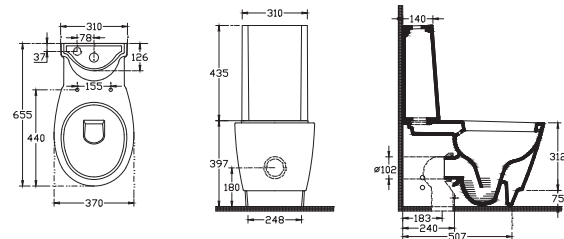

WC Fixation Set is Included
Vertical Outlet Bend is Included
Seat&Cover Must be Ordered Separately

10SZ04001SV BTW WC

40D30200I D30 Seat&Cover (Soft Close)

40D30100I D30 Seat&Cover (Normal)

10SZS1002SV Oval Cistern (50UN0105I Flushing Mech. is Included)