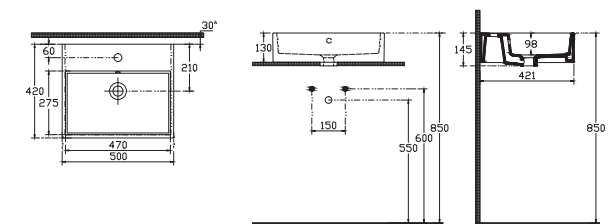

Purita Sharp Vessel Basin 50 cm

500x420
Back Side Glazed
With taphole and overflow
Suitable with Furniture and Wall
Assembly
Fixation Set is not Included

10PL51050SV Basin