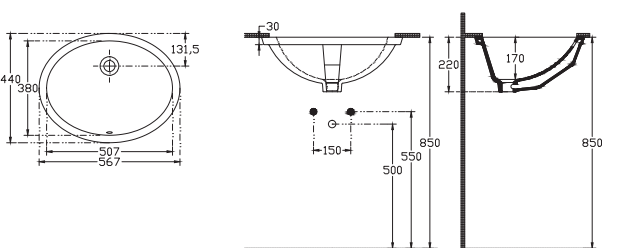

Soluzione Undercounter Basin 60cm

598x440 mm
W/Out Taphole
With Overflow
Basin Fixation Set is not Included
Suitable With Furniture

Soluzione Undercounter Basin 56cm

562x382 mm
W/Out Taphole
With Overflow
Basin Fixation Set is not Included
Suitable With Furniture

Soluzione Undercounter Basin 53cm

527x340 mm
W/Out Taphole
With Overflow
Basin Fixation Set is not Included
Suitable With Furniture

Soluzione Undercounter Basin 49cm

494x343 mm
W/Out Taphole
With Overflow
Basin Fixation Set is not Included
Suitable With Furniture

Soluzione Undercounter Basin 60cm

596x377 mm
W/Out Taphole
With Overflow
Basin Fixation Set is not Included
Suitable With Furniture

Soluzione Undercounter Basin 57cm

567x440 mm
W/Out Taphole
With Overflow
Basin Fixation Set is not Included
Suitable With Furniture