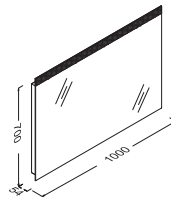

Soluzione Mirror 100cm
1000 x 700 x 54 mm
LED Lighting

22SZ4000100I Mirror