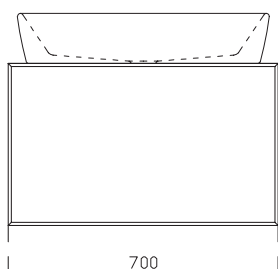

VALENTE

COMBINATIONS

ALTERNATIVES-1

27VL1043070I Valente Basin Unit 70cm
22VL4000060I Valente Mirror 60cm

ALTERNATIVES-2

27VL1043080I Valente Basin Unit 80cm
22VL4000060I Valente Mirror 60cm

ALTERNATIVES-3

27VL1043090I Valente Basin Unit 90cm
22VL4000080I Valente Mirror 80cm