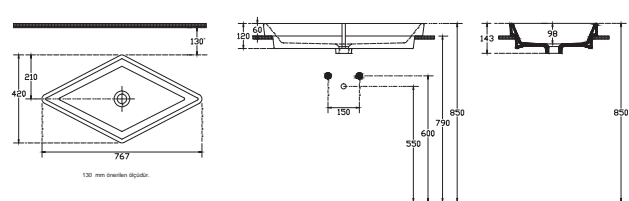

770x415 mm
With Taphole
With Overflow

10DM50077SV Vessel Basin 77 cm

Diamante Vessel Basin 77 cm

767x420 mm
W/Out Taphole
W/Out Overflow

10DM51077SV Vessel Basin 77 cm

Sentimenti Flat Basin 100 cm

1000x468 mm
With Taphole
With Overflow
Basin Fixation Set is not Included
Suitable With Furniture and Wall
Assembly