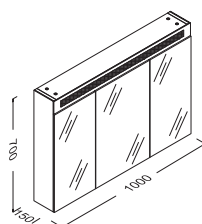

27SM1035045I Membrane Natural White Birch

27SM1041045I Membrane Antique Walnut

! Compatible Basins
 10SM50045

Soluzione Mirror Unit 100cm

1000 x 700 x 150 mm
 Body & Door: MDF Cased Mirror
 LED Lighting

25SZ2000099I Mirror Unit