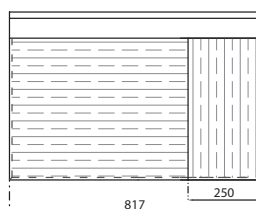

SENTIMENTI

COMBINATIONS

ALTERNATIVES-1

27SM10xx045I Sentimenti Basin Unit 45cm
25SZ2000045I Soluzione Mirror Unit 45cm

ALTERNATIVES-2

27SM10xx065I Sentimenti Basin Unit 65cm
25SZ2000065I Soluzione Mirror Unit 65cm

ALTERNATIVES-3

27SM10xx078I Sentimenti Basin Unit 82 cm
22SZ4000080I Soluzione Mirror 80 cm
27SM31xx035I Soluzione Tall Unit-Right