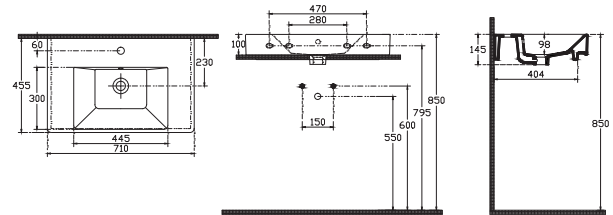

**Purita Soft Basin 101 cm
Right Corner**

1010x455
With taphole and overflow
Suitable with Furniture and Wall
Assembly
Fixation Set is not Included

Purita Soft Basin 91 cm

910x455
With taphole and overflow
Suitable with Furniture and Wall
Assembly
Fixation Set is not Included

Purita Soft Basin 81 cm

810x455
With taphole and overflow
Suitable with Furniture and Wall
Assembly
Fixation Set is not Included

Purita Soft Basin 71 cm

710x455
With taphole and overflow
Suitable with Furniture and Wall
Assembly
Fixation Set is not Included

Purita Soft Basin 55 cm

550x460
With taphole and overflow

10KZ60055SV Basin