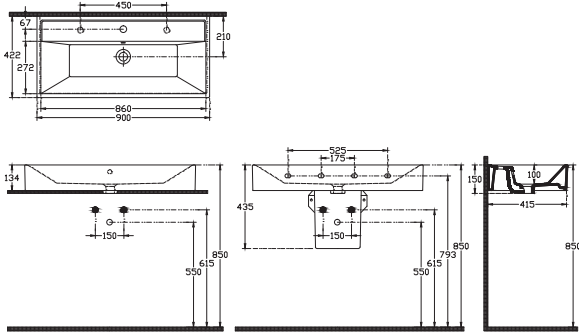

Sistema^Y Frame Basin 90 cm

900x422 mm
With Taphole
With Overflow
Basin Fixation Set is not Included
Suitable With Furniture and Wall
Assembly

10SF50090SV Frame Basin 90 cm