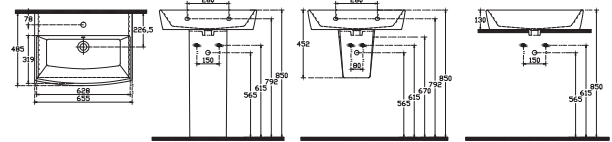

Valente Basin 95 cm

950x485 mm
With Taphole
With Overflow
Basin Fixation Set is not Included
Suitable With Furniture and Wall
Assembly

10VL50095SV Basin 95 cm

10VL38001SV Pedestal - 10VL39001SV Semi Pedestal*

* Fixation Sets are Included on Pedestal and Basin

Valente Basin 85 cm

850x485 mm
With Taphole
With Overflow
Basin Fixation Set is not Included
Suitable With Furniture and Wall
Assembly

10VL50085SV Basin 85 cm

10VL38001SV Pedestal - 10VL39001SV Semi Pedestal*

* Fixation Sets are Included on Pedestal and Basin

Valente Basin 75 cm

750x485 mm
With Taphole
With Overflow
Basin Fixation Set is not Included
Suitable With Furniture and Wall
Assembly

10VL50075SV Basin 75 cm

10VL38001SV Pedestal - 10VL39001SV Semi Pedestal*

* Fixation Sets are Included on Pedestal and Basin

Valente Basin 66 cm

655x485 mm
With Taphole
With Overflow
Basin Fixation Set is not Included
Suitable With Furniture and Wall
Assembly

10VL50066SV Basin 66 cm

10VL38001SV Pedestal - 10VL39001SV Semi Pedestal*

* Fixation Sets are Included on Pedestal and Basin

Valente Wall Hung WC

Seat&Cover Must be Ordered
Separately

10VL02001SV Wall Hung WC

40S302001 S30 Seat&Cover (Soft Close)

40S301001 S30 Seat&Cover (Normal)

Valente Wall Hung Bidet

10VL41001SV Wall Hung Bidet