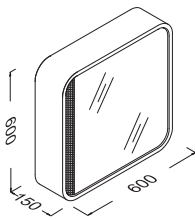

Soffice Mirror 60cm
600 x 600 x 50 mm
Natural Wood Veneered Body
With Led

23SQ4003060I Wood Veneered Teak

23SQ4017060I Wood Veneered Gray Oak