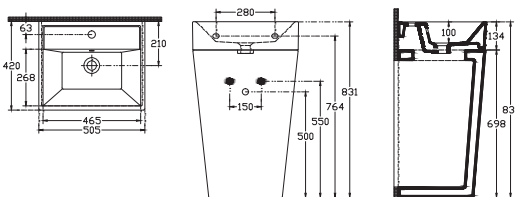

ISVEARTE

Soluzione Vessel Basin 45cm

Ø 450 mm
W/Out Taphole-W/Out Overflow

10SZ66045SV Vessel Basin 45cm (IsveArte Decorated)

decorPlus

Patterns that challenge time...

The biggest problem of decorated products used in bathroom is that they are worn over time, fade and their properties is lost. The decorated products of IsveArte collection are protected with a special enamel application from harmful effects of cleaning material and exogenous factors and thus remains shiny for years as in first day. Thanks to 1200° decorPlus surface technology decors are not worn, fade and remain shiny as in first day.