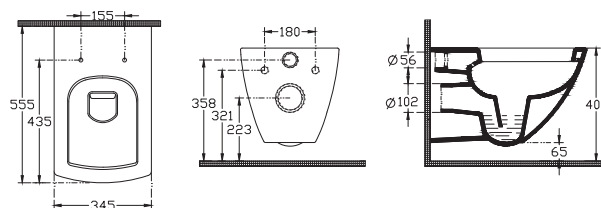

Purita Wall Hung WC

Hidden Installation, Fixation Set is Included
Seat&Cover Must be Ordered Separately

10PL02001SV Wall Hung WC

40S30200I S30 Seat&Cover-Soft Close

40S30100I S30 Seat&Cover

Purita Wall Hung Bidet

Hidden Installation, Fixation Set is Included

10PL41001SV Wall Hung Bidet