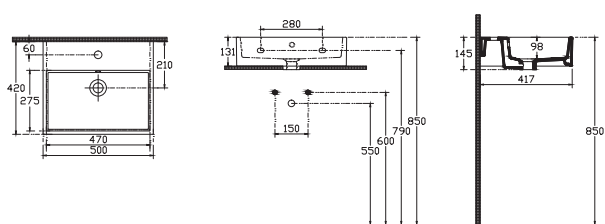

Purita Sharp Basin 50 cm

500x420
With taphole and overflow or
W/Out taphole and With overflow
Suitable with Furniture and Wall
Assembly
Fixation Set is not Included

10PL50050SV Basin With taphole and overflow

10PL50050SV-DS Basin W/Out taphole and With overflow