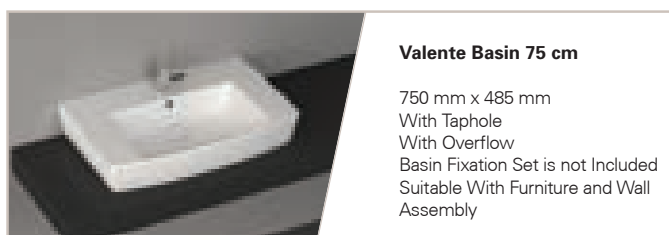

Valente Basin 75 cm

750 mm x 485 mm
With Taphole
With Overflow
Basin Fixation Set is not Included
Suitable With Furniture and Wall
Assembly

10VL50075SV Basin 75 cm