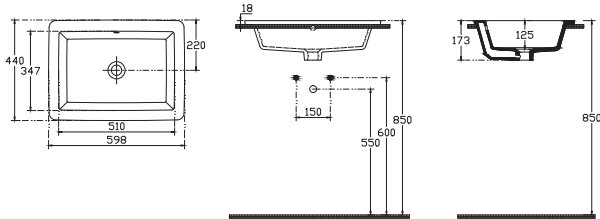

10SZ70039SV Corner Basin 39 cm

Soluzione Vessel Basin 60cm

598x440 mm
W/Out Taphole
With Overflow
Suitable With Furniture

10PL75050SV Vessel Basin 60 cm

Soluzione Vessel Basin 57cm

570x483 mm
With Taphole
With Overflow
Suitable With Furniture