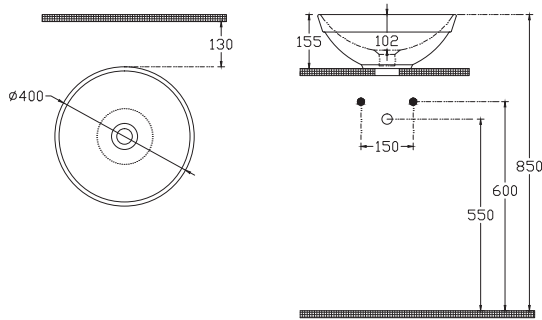

Sott'Aqua Vessel Basin ø 40 cm

400x140 mm
W/Out Taphole-W/Out Overflow
Basin Fixation Set is not Included

10SQ65040SV Vessel Basin ø 40 cm