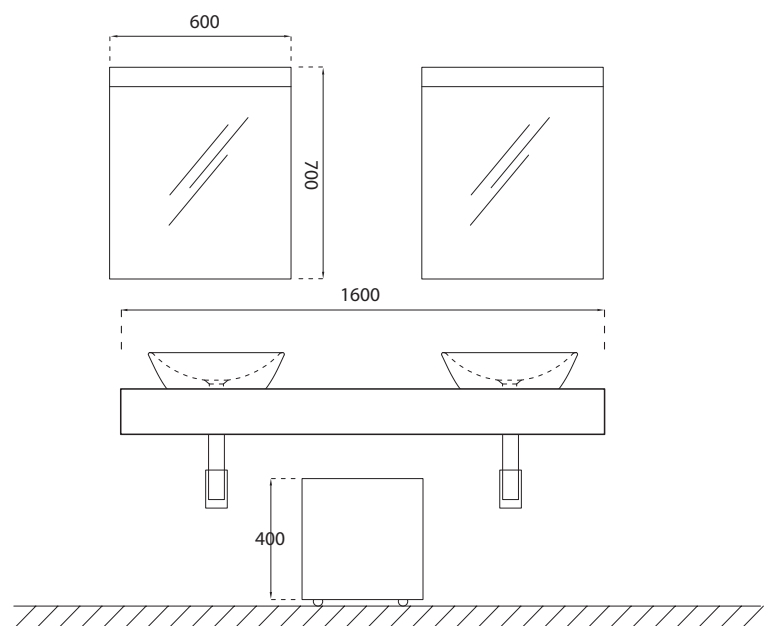

ALTERNATIVES-9

- **22SZ80xx160I** Soluzione Basin Counter 160 cm
- **25SZ2000060I** Soluzione Mirror Unit 60cm x 2 Pieces
- **23SZ93xx040I** Soluzione Free Storage Unit