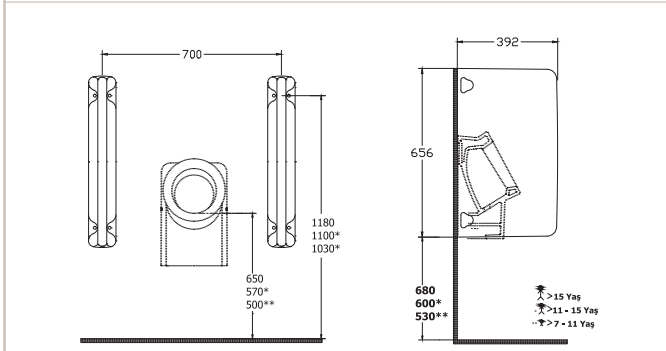

Soluzione Urinal Separator

Fixation Set is Included

10PL93001SV Urinal Separator