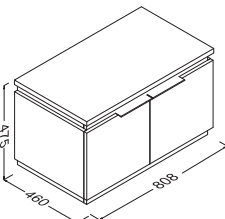

! Compatible Basins

10SF50060
10SF50051