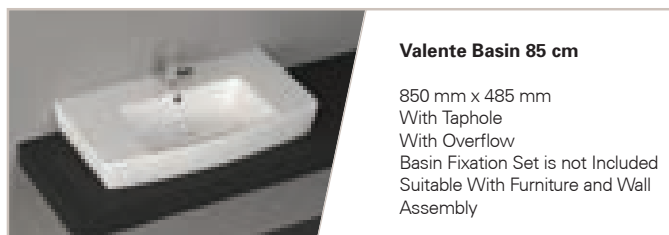

Valente Basin 85 cm

850 mm x 485 mm
With Taphole
With Overflow
Basin Fixation Set is not Included
Suitable With Furniture and Wall
Assembly

10VL50085SV Basin 85 cm