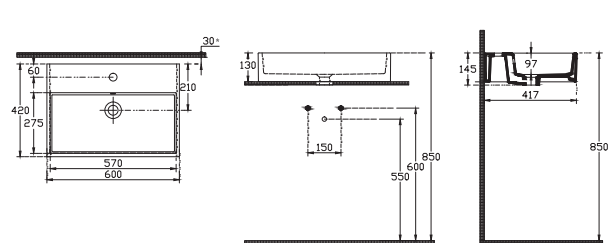

Purita Sharp Vessel Basin 60 cm

600x420
Back Side Glazed
With taphole and overflow
Suitable with Furniture and Wall
Assembly
Fixation Set is not Included

10PL65060SV Basin