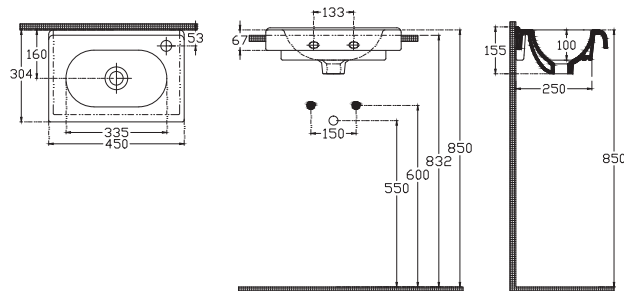

Sentimenti Vessel Basin 70 cm

693x423 mm
With Taphole
With Overflow
Suitable With Furniture

10SM65070SV Vessel Basin 70 cm