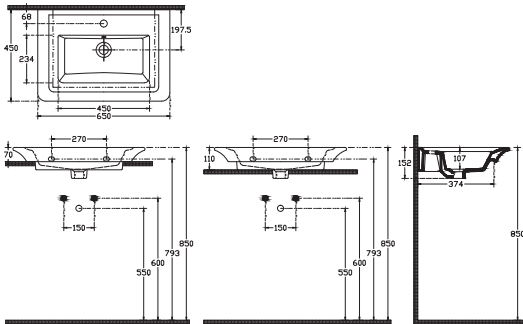

Eleganza Basin 65 cm

650x450 mm
With Taphole
With Overflow
Basin Fixation Set is not Included
Suitable With Furniture and Wall
Assembly

10LG50065SV Basin 65 cm