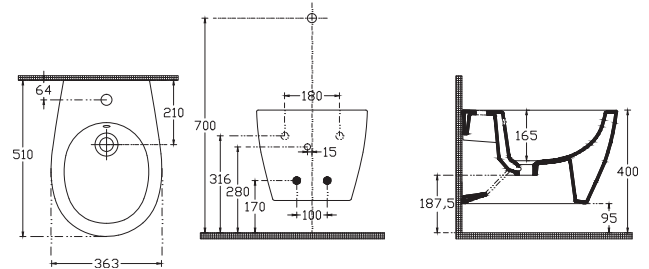

Sentimenti BTW Single WC

Seat&Cover Must be Ordered Separately
Suitable With Concealed Cistern
WC Fixation Set is Included

10SM10001SV BTW Single WC

40D30200I D30 Seat&Cover (Soft Close)

40D30100I D30 Seat&Cover (Normal)