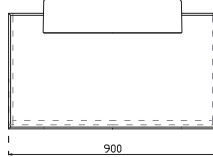

ALTERNATIVES-2

23SQ15xx090I Marino Basin Unit 90cm
23SQ40xx055I Marino Mirror ø55cm