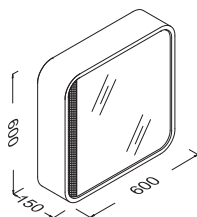

Soffice Mirror 60cm
600 x 600 x 50 mm
Natural Wood Veneered Body
With Led

23SQ4003060I Wood Veneered Teak

23SQ4017060I Wood Veneered Gray Oak