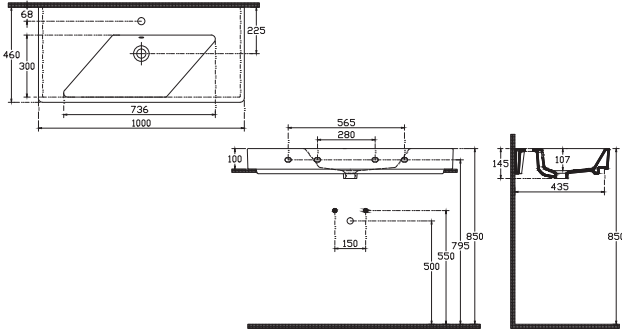

Diamante Basin 100 cm

1000x460 mm
With Taphole
With Overflow
Basin Fixation Set is not Included
Suitable With Furniture and Wall
Assembly

10DM50100SV Basin 100 cm