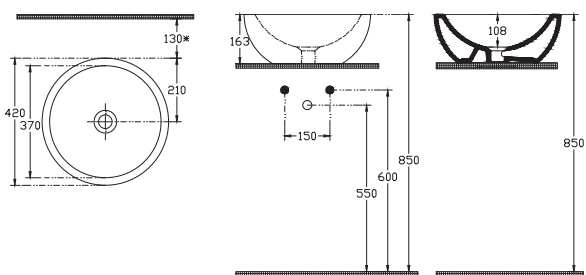

23SZS017040I Wooden Cistern-Oak

COLORISVEA COLOR PALETTE

COLORISVEA
PALETTE
COLOR tone
luxury

**Sistema^Y Soft
Vessel Basin 42 cm**
Ø 420 mm
W/Out Taphole-W/Out Overflow

10AR65042SV Vessel Basin 42 cm - COLOR PALETTE