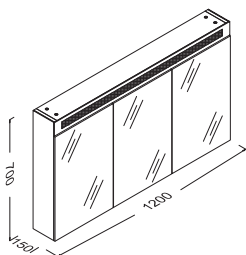

Soluzione Mirror Wall Unit 100cm
1000 x 700 x 150 mm
Body & Door: MDF Cased Mirror
LED Lighting

25SZ2000100I Mirror Unit