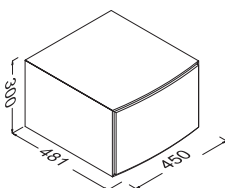

Valente Tall Unit 90 cm
300 x 900 x 300 mm
Lacquered Body
Lacquered Doors

21VL3101030I (Right) Lacquered White ☐

21VL3201030I (Left) Lacquered White ☐

21VL3142030I (Right) Lacquered Mustard ☐

21VL3242030I (Left) Lacquered Mustard ☐