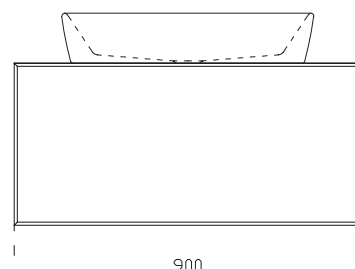

VALENTE

COMBINATIONS

ALTERNATIVES-1

27VL1043070I Valente Basin Unit 70cm
22VL4000060I Valente Mirror 60cm

ALTERNATIVES-2

27VL1043080I Valente Basin Unit 80cm
22VL4000060I Valente Mirror 60cm

ALTERNATIVES-3

27VL1043090I Valente Basin Unit 90cm
22VL4000080I Valente Mirror 80cm