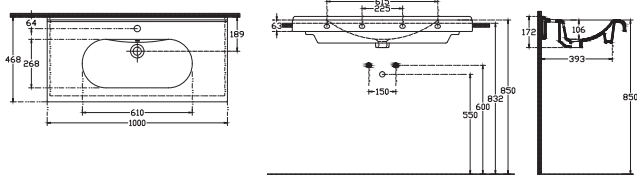

Sentimenti Flat Basin 82 cm

817x468 mm
With Taphole
With Overflow
Basin Fixation Set is not Included
Suitable With Furniture and Wall
Assembly

10SM50082SV Flat Basin 82 cm