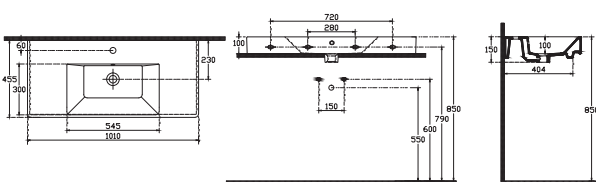

**Purita Soft Double Basin
121 cm**

1210x455
2 Tapholes and 2 Overflows
Suitable with Furniture and Wall
Assembly
Fixation Set is not Included

Purita Soft Basin 121 cm

1210x455
With taphole and overflow
Suitable with Furniture and Wall
Assembly
Fixation Set is not Included

**Purita Soft Basin 121 cm
Right Corner**

1210x455
With taphole and overflow
Suitable with Furniture and Wall
Assembly
Fixation Set is not Included

**Purita Soft Basin 121 cm
Left Corner**

1210x455
With taphole and overflow
Suitable with Furniture and Wall
Assembly
Fixation Set is not Included

Purita Soft Basin 101 cm

1010x455
With taphole and overflow
Suitable with Furniture and Wall
Assembly
Fixation Set is not Included

**Purita Soft Basin 101 cm
Left Corner**

1010x455
With taphole and overflow
Suitable with Furniture and Wall
Assembly
Fixation Set is not Included

10PL52100SV Basin