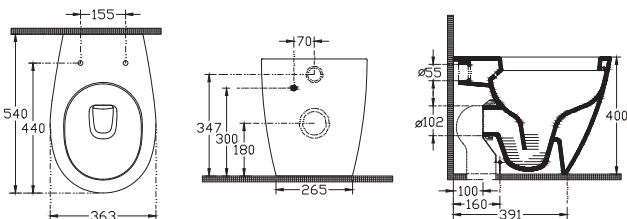

Sentimenti BTW Bidet

Fixation Set is Included

10SM42001SV BTW Bidet