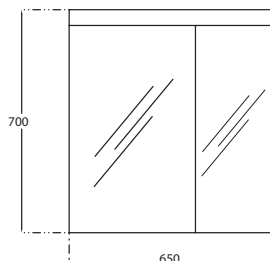

SENTIMENTI

COMBINATIONS

ALTERNATIVES-1

27SM10xx045I Sentimenti Basin Unit 45cm
25SZ2000045I Soluzione Mirror Unit 45cm

ALTERNATIVES-2

27SM10xx065I Sentimenti Basin Unit 65cm
25SZ2000065I Soluzione Mirror Unit 65cm

ALTERNATIVES-3

27SM10xx078I Sentimenti Basin Unit 82 cm
22SZ4000080I Soluzione Mirror 80 cm
27SM31xx035I Soluzione Tall Unit-Right