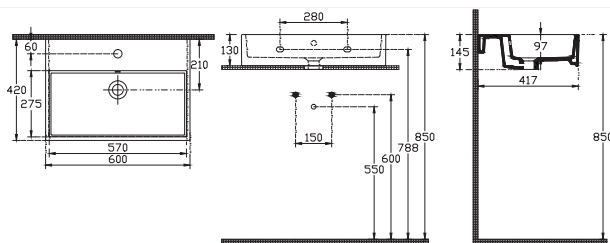

Purita Sharp Basin 60 cm

600x420
With taphole and overflow or
W/Out taphole and overflow
Suitable with Furniture and Wall
Assembly
Fixation Set is not Included

10PL50060SV Basin With taphole and overflow

10PL50060SV-DS Basin W/Out taphole and overflow