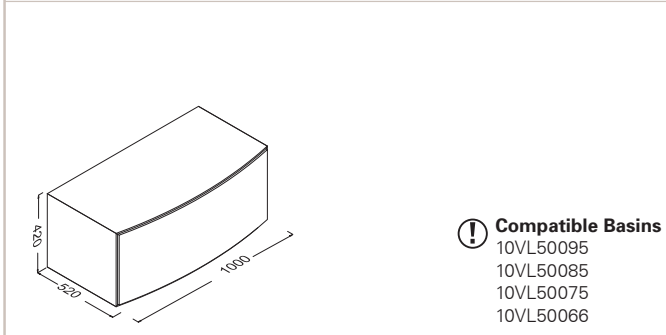

Valente Basin Unit 100 cm
1100 x 420 x 520 mm
Body: Membrane-PVC Veneered MDF
Door: Membrane-PVC Veneered MDF
Drawer (Soft Close)
Anti-Sliding Mat for Drawers
Basin is not Included

27VL1043100I Membrane Black Oak

Compatible Basins
10VL50095
10VL50085
10VL50075
10VL50066