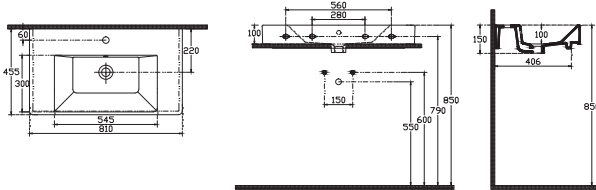

Purita Soft Basin 81 cm

810x455
With taphole and overflow
Suitable with Furniture and Wall
Assembly
Fixation Set is not Included

Purita Soft Basin 71 cm

710x455
With taphole and overflow
Suitable with Furniture and Wall
Assembly
Fixation Set is not Included

10PL51070SV Basin