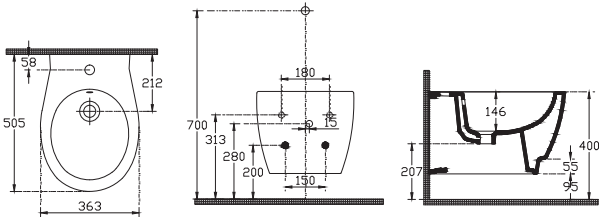

Soluzione I - BTW Single WC

WC Fixation Set is Included
P-Trap Outlet Bend is Included
Seat&Cover Must be Ordered Separately
Suitable With Concealed Cistern

10SZ10001SV BTW Single WC

40D30200I D30 Seat&Cover (Soft Close)

40D30100I D30 Seat&Cover (Normal)