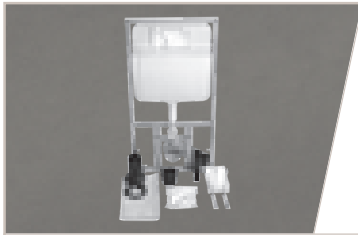

Concealed Cisterns, Flushing Mechanisms, Complementary Units

Concealed Cistern for Drywall
Tubular frame.
Dual Flushing
100 mm
Mechanic
Control Panel must be ordered separately