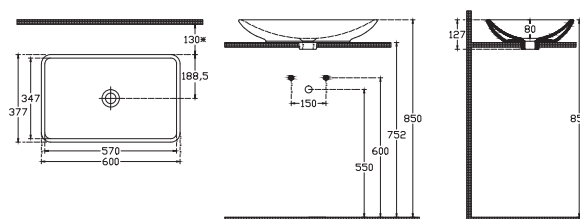

600x380 mm
W/Out Taphole-W/Out Overflow

10SF53060SV Vessel Basin 60 cm (Clear)- Metallic Colors

6C-Gold

6C-Gold

6F-Platinum

6F-Platinum

6J-Bronze

6J-Bronze