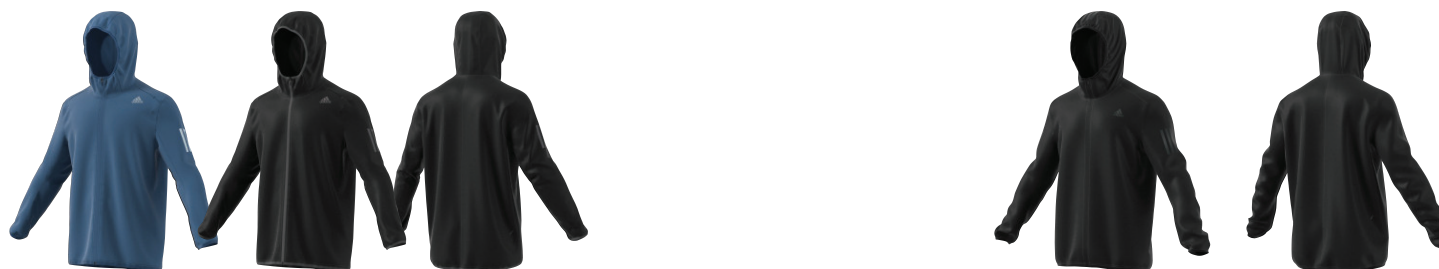

size XS-2XL

**64,95 €**

BP8035 deliv. 06/17

BP8033 deliv. 06/17

**RESPONSE WIND JACKET MEN****BQ2141** energy s17/energy s17**S98103** black/black

size XS-2XL

**59,95 €**

BQ2141 deliv. 06/17

S98103 deliv. 06/17

**RESPONSE HOODED WIND JACKET MEN****BQ3502** core blue s17/core blue s17**BQ2152** black

size XS-2XL

**69,95 €**

BQ3502 deliv. 06/17

BQ2152 deliv. 06/17

**RESPONSE SHELL JACKET MEN****CE5063** black