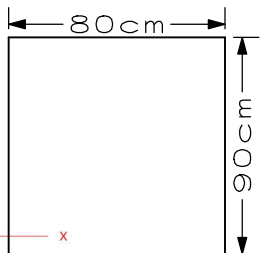

Lenna

Dimensions

Modules

1S

1S+arm

corner

stool

Frame : high-quality wood
and plywood