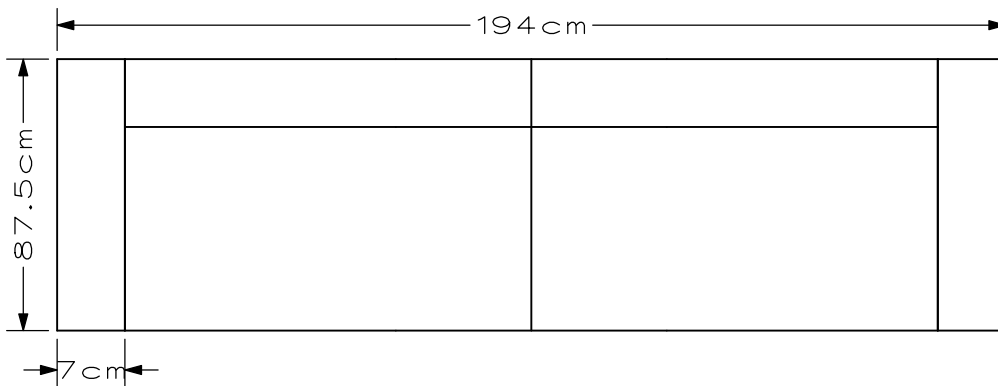

Fjellness

Dimensions

Armchair

2 Seater

3 Seater

Frame : high-quality wood and plywood
Seat cushions : foam+fiber/feather mix
Back cushions : foam /fiber/feather mix
Sofa legs : Front Birch 21.5cm/
Back Birch 17.5cm