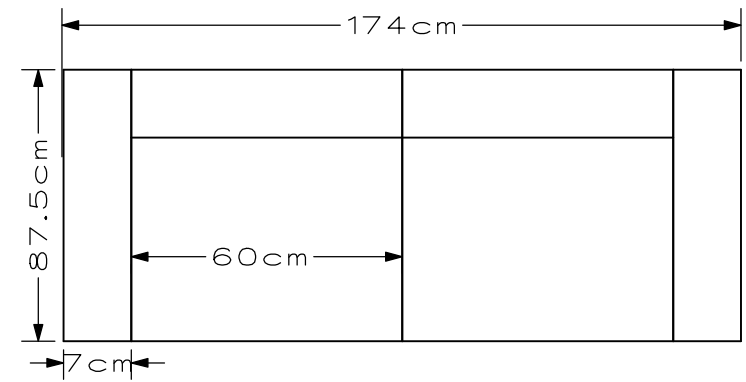

Fjellness

Dimensions

Armchair

2 Seater

3 Seater

Frame : high-quality wood and plywood
Seat cushions : foam+fiber/feather mix
Back cushions : foam /fiber/feather mix
Sofa legs : Front Birch 21.5cm/
Back Birch 17.5cm