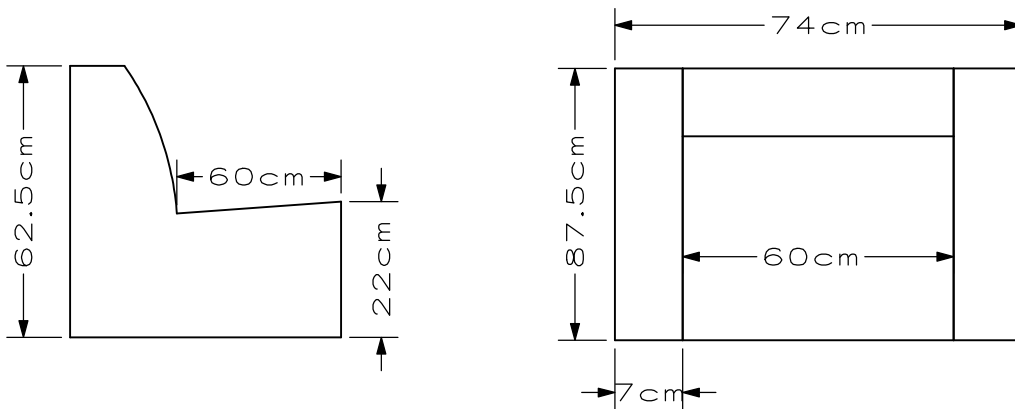

Fjellness

Dimensions

Armchair

2 Seater

3 Seater

Frame : high-quality wood and plywood
Seat cushions : foam+fiber/feather mix
Back cushions : foam /fiber/feather mix
Sofa legs : Front Birch 21.5cm/
Back Birch 17.5cm