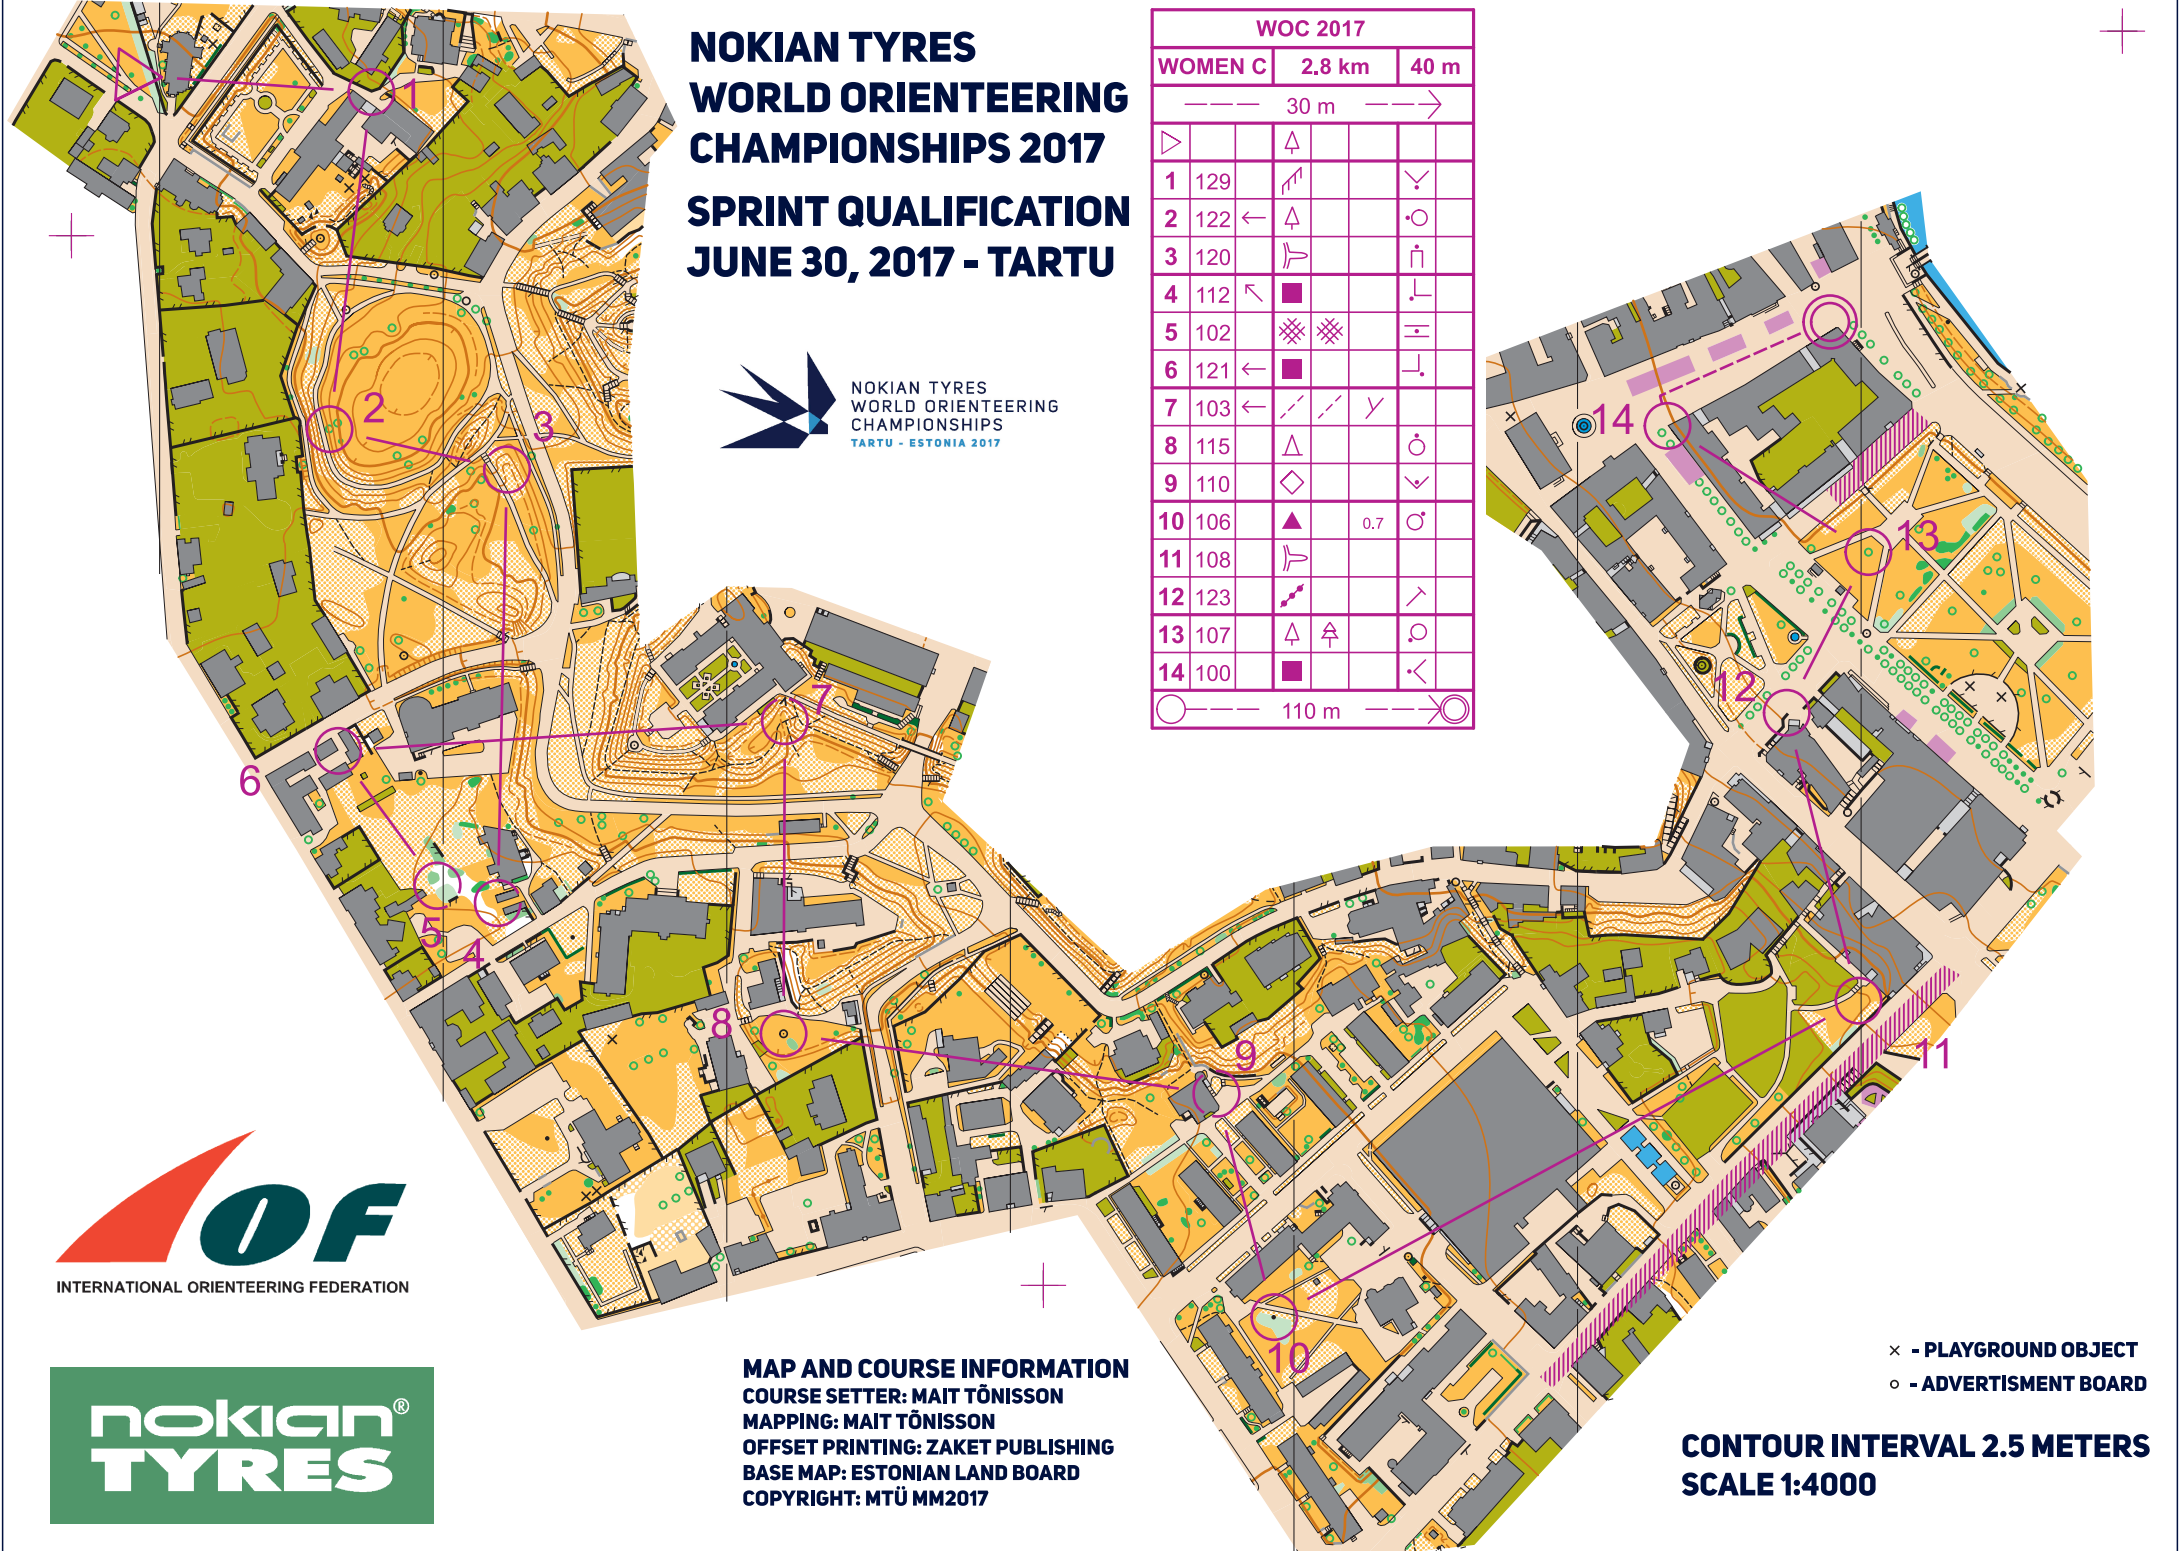

NOKIAN TYRES WORLD ORIENTEERING CHAMPIONSHIPS 2017 SPRINT QUALIFICATION JUNE 30, 2017 - TARTU

WOC 2017				
WOMEN C		2.8 km	40 m	
		--- 30 m --->		
▷		△		
1	129	↖		∇
2	122	←	△	○
3	120	↗		∩
4	112	↖	■	└
5	102	⊗	⊗	┌
6	121	←	■	└
7	103	←	↗	∪
8	115	△		○
9	110	◇		∇
10	106	▲	0.7	♂
11	108	↗		└
12	123	↗		└
13	107	△	△	○
14	100	■		◀
		○ --- 110 m --- ◯		

MAP AND COURSE INFORMATION
 COURSE SETTER: MAIT TÕNISSON
 MAPPING: MAIT TÕNISSON
 OFFSET PRINTING: ZAKET PUBLISHING
 BASE MAP: ESTONIAN LAND BOARD
 COPYRIGHT: MTÜ MM2017

× - PLAYGROUND OBJECT
 ○ - ADVERTISEMENT BOARD

CONTOUR INTERVAL 2.5 METERS
SCALE 1:4000