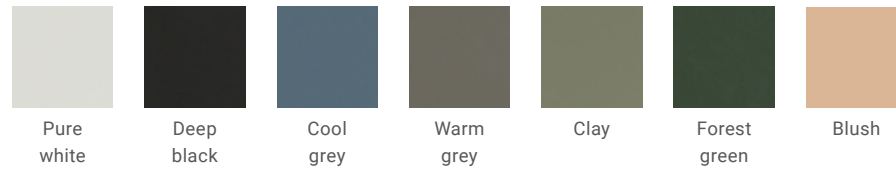

Design

that lets you control the

details

Colours