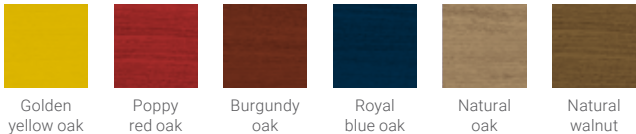

This round, wooden table seems to float on the sleek steel frame. Despite its size, the choice of finish is extensive. With 16 colours available, you can choose whether or not to contrast it with your bed.

# The Auping Original in your favourite colour

## Frame, Straight headboard, and table colours

Lacquer

## Table colours

Stain