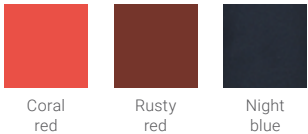

The Auping Original in your favourite colour

Frame, Straight headboard, and table colours

Lacquer