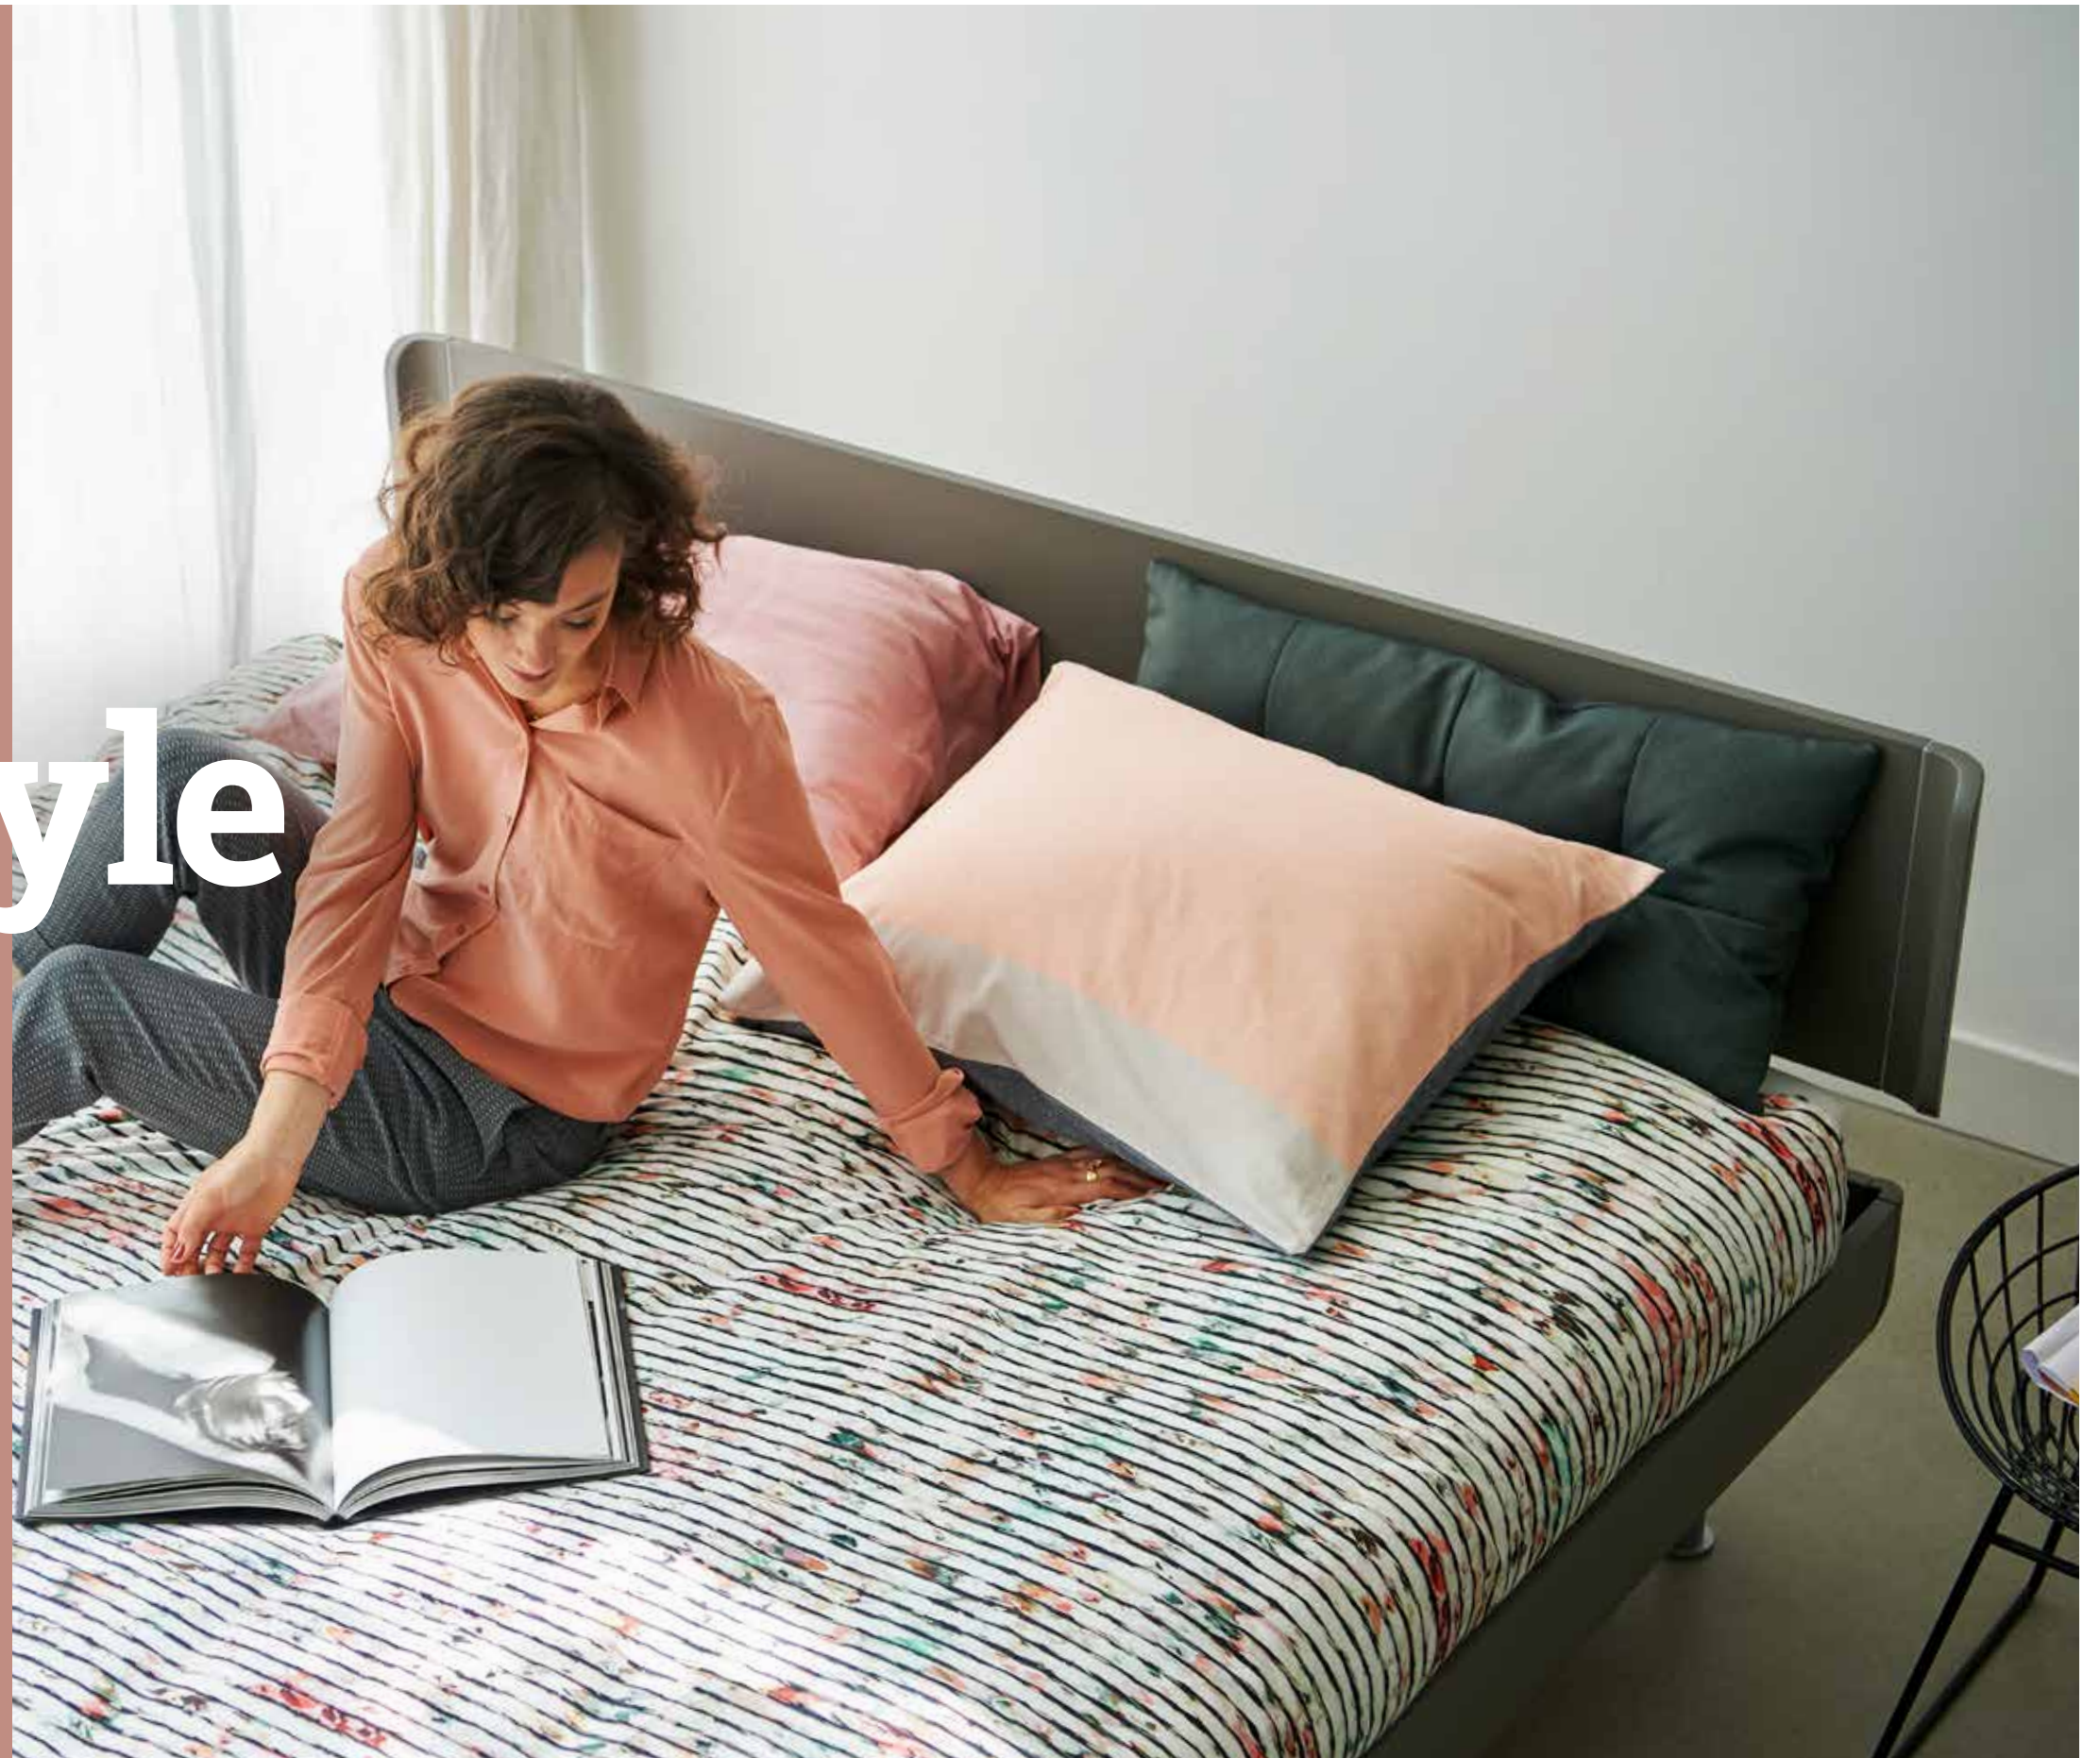

#### Dimensions

Bed frame made from aluminum, legs are slightly bent. Available in the following dimensions:  
Width: 80/90/100/120/140/160/180/200 cm  
Length: 200/210/220 cm

# Choose your style

to suit your personal preference and interior

Curved or straight legs

Sleek design thanks to the clear lines

Matching floating nightstands