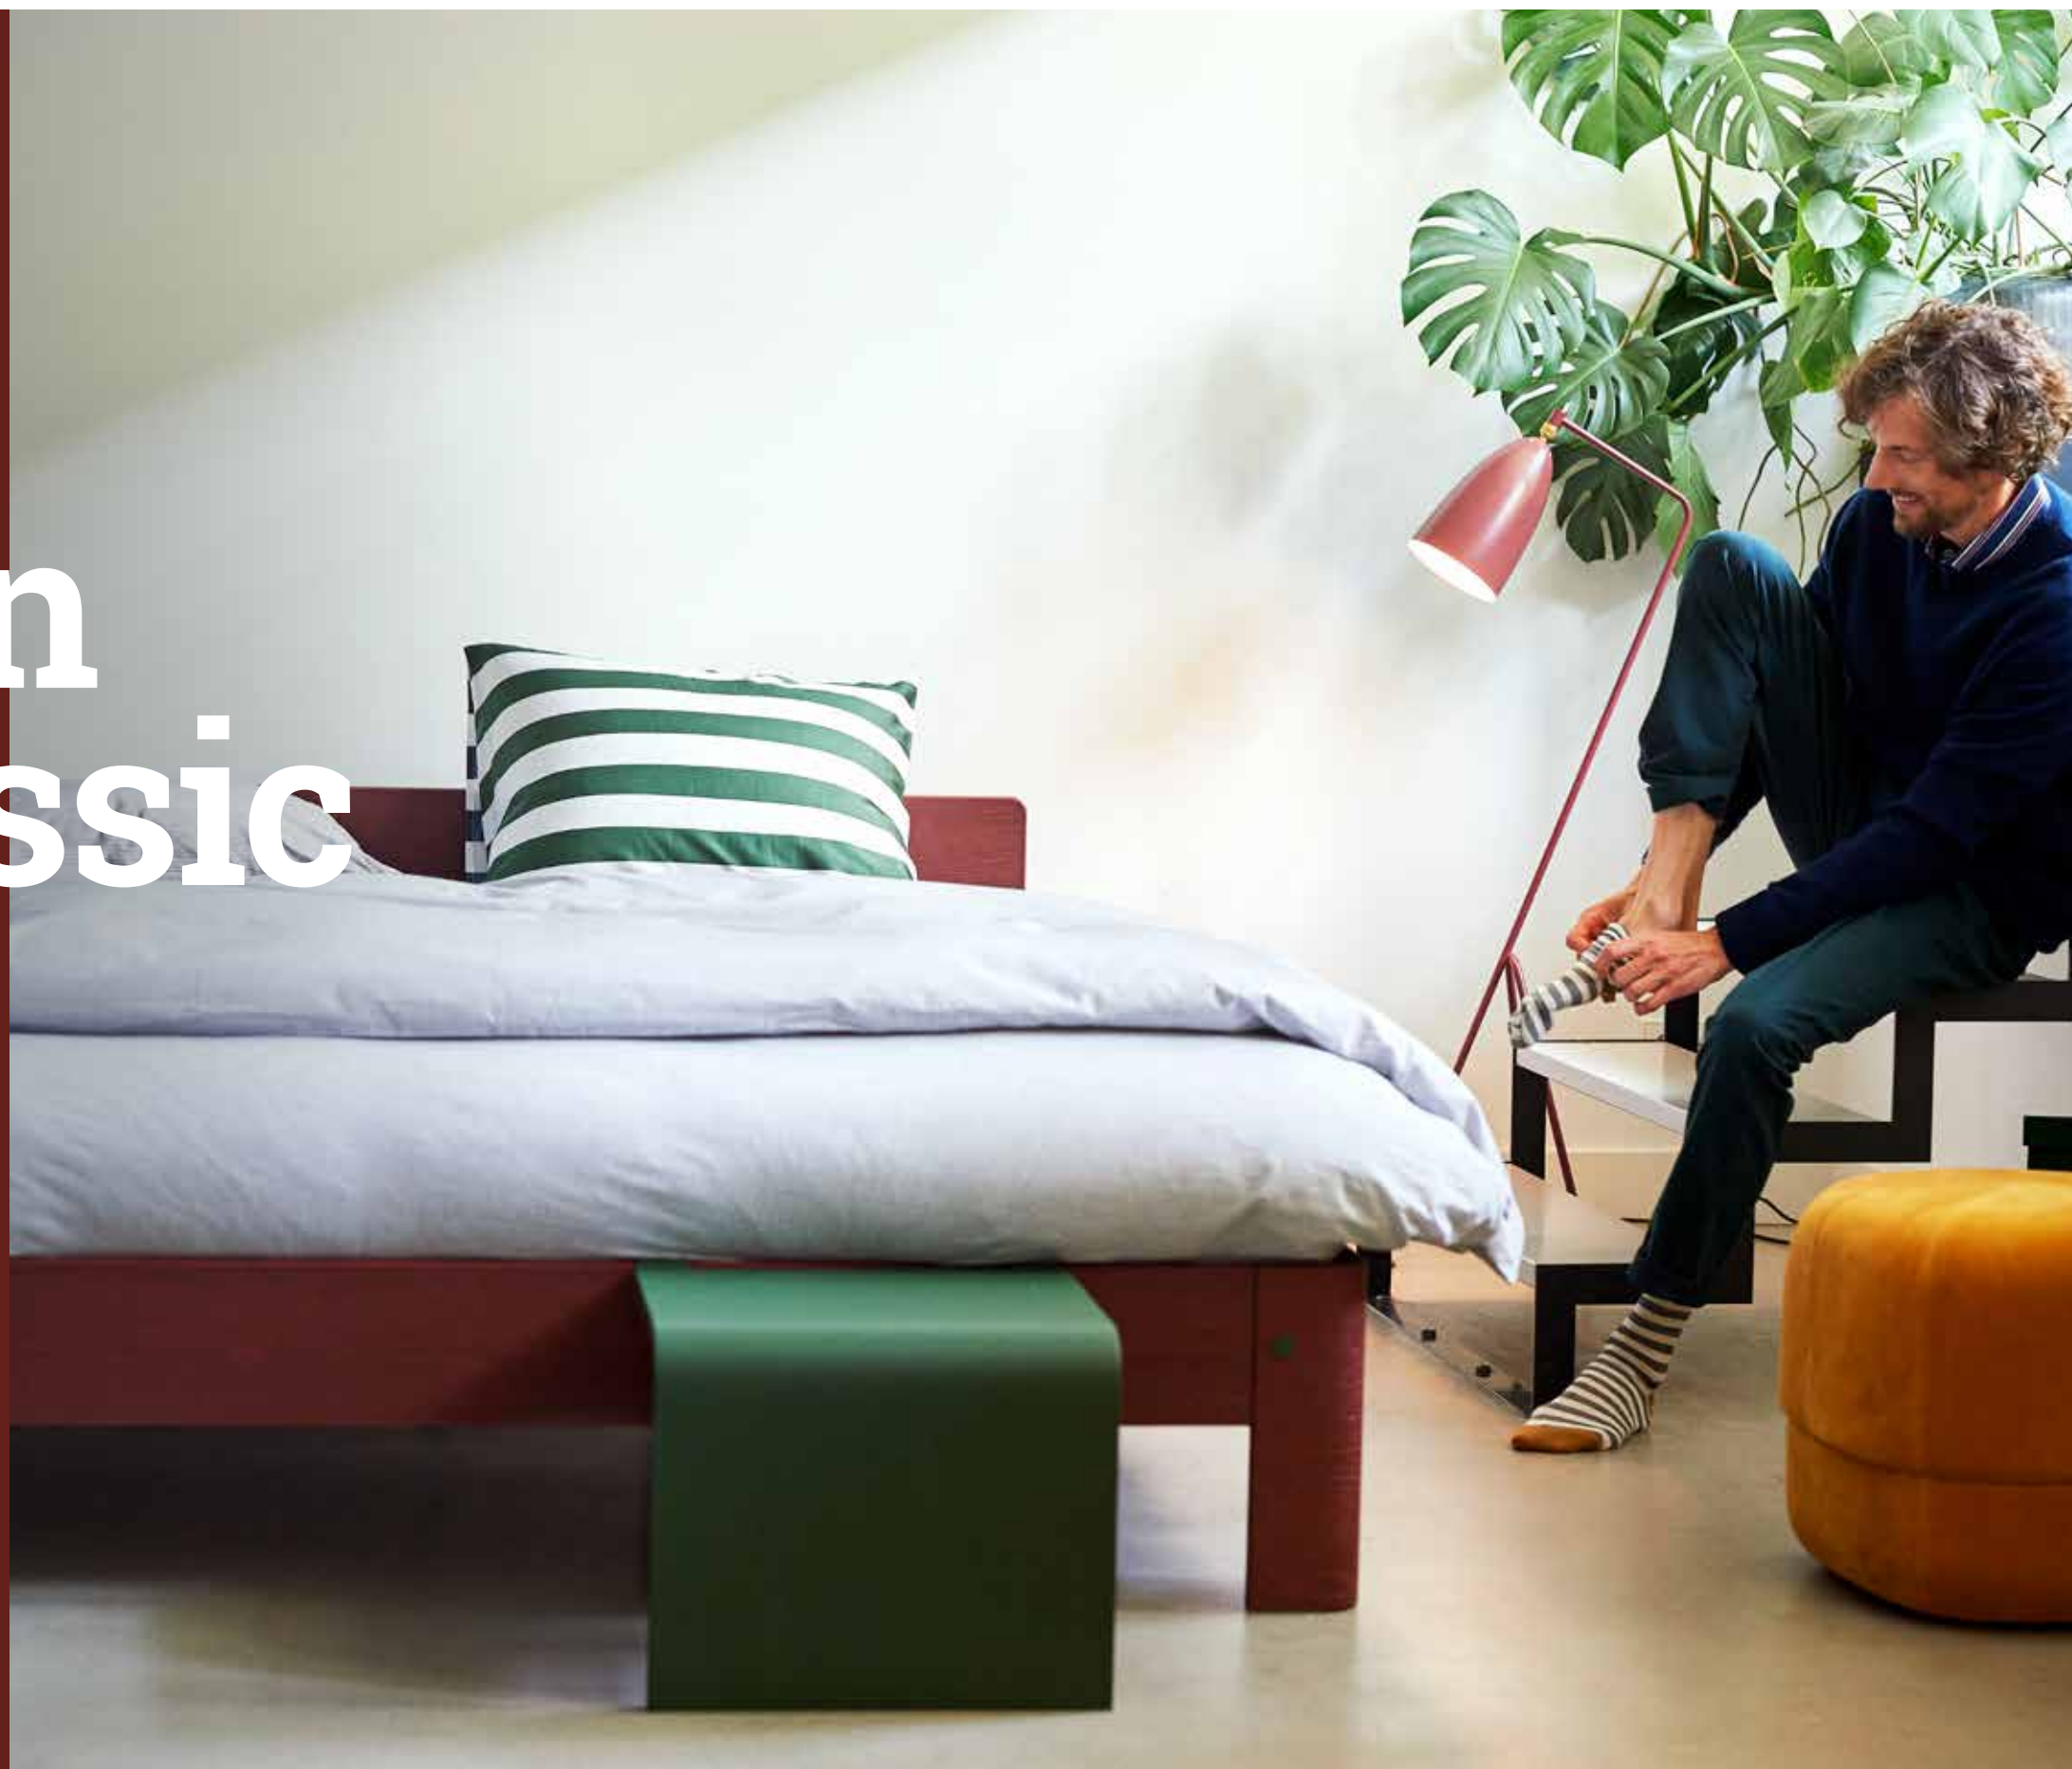

Let's introduce:
Auronde

A true design classic

The Auronde is a true design classic made from wood with characteristic aluminum details.

Designed by Frans de la Haye in 1973. Its rounded shapes and bright colours were revolutionary back then.

And once again it's revolutionary: with new materials and the possibility to adapt the details to your wishes, you get the same great design from back then, with today's contemporary design.