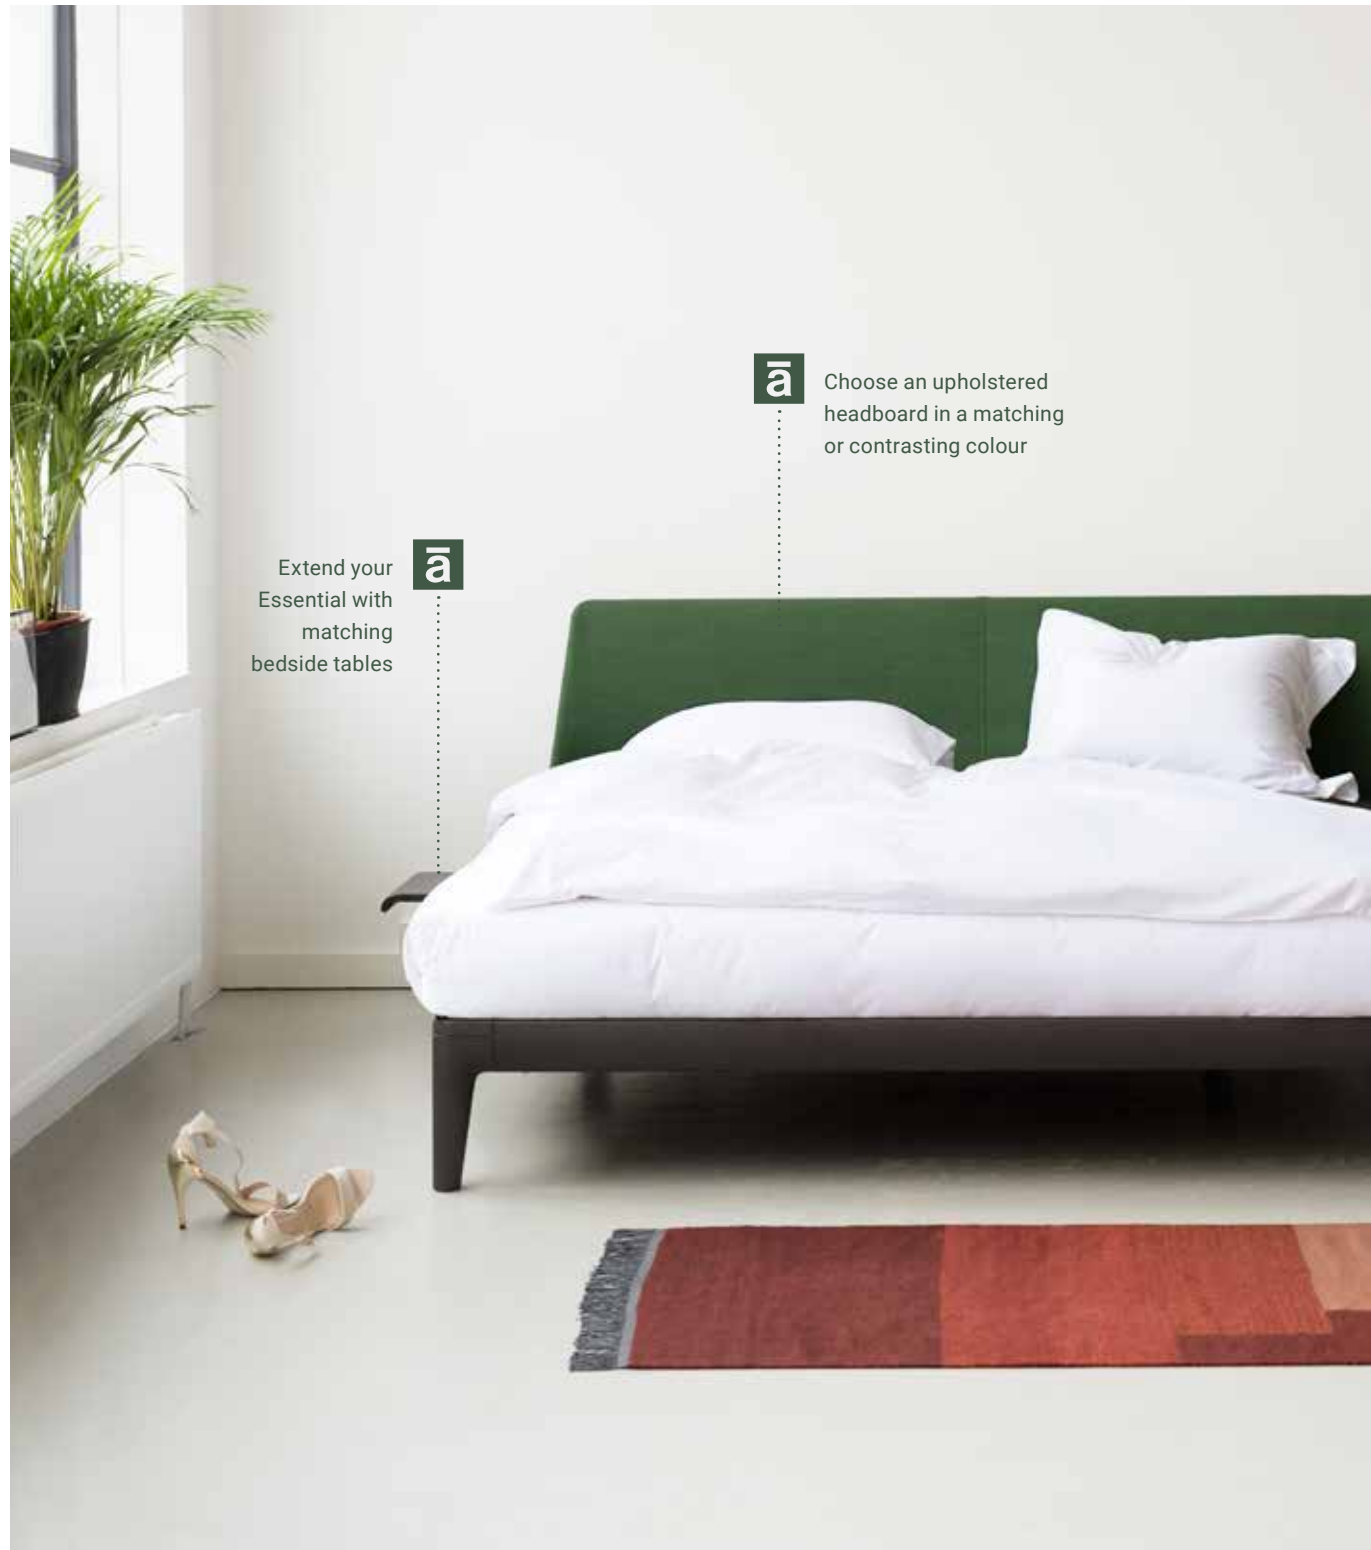

# Ultimate comfort

Complete your perfect bed by choosing a flat or (electrically-) adjustable mesh base and a mattress that suits your body. The Auping mesh base, combined with an Auping mattress, offers exactly the right distribution of body pressure, ensuring you get a good night's sleep.

The top mattress provides extra comfort

The Essential can also be combined with upholstered mattresses

Available in two heights

Extend your Essential with matching bedside tables

ā

ā

Choose an upholstered headboard in a matching or contrasting colour

#### Dimensions

Bed frame made from aluminum, legs are slightly bent. Available in the following dimensions:  
Width: 80/90/100/120/140/160/180/200 cm  
Length: 200/210/220 cm