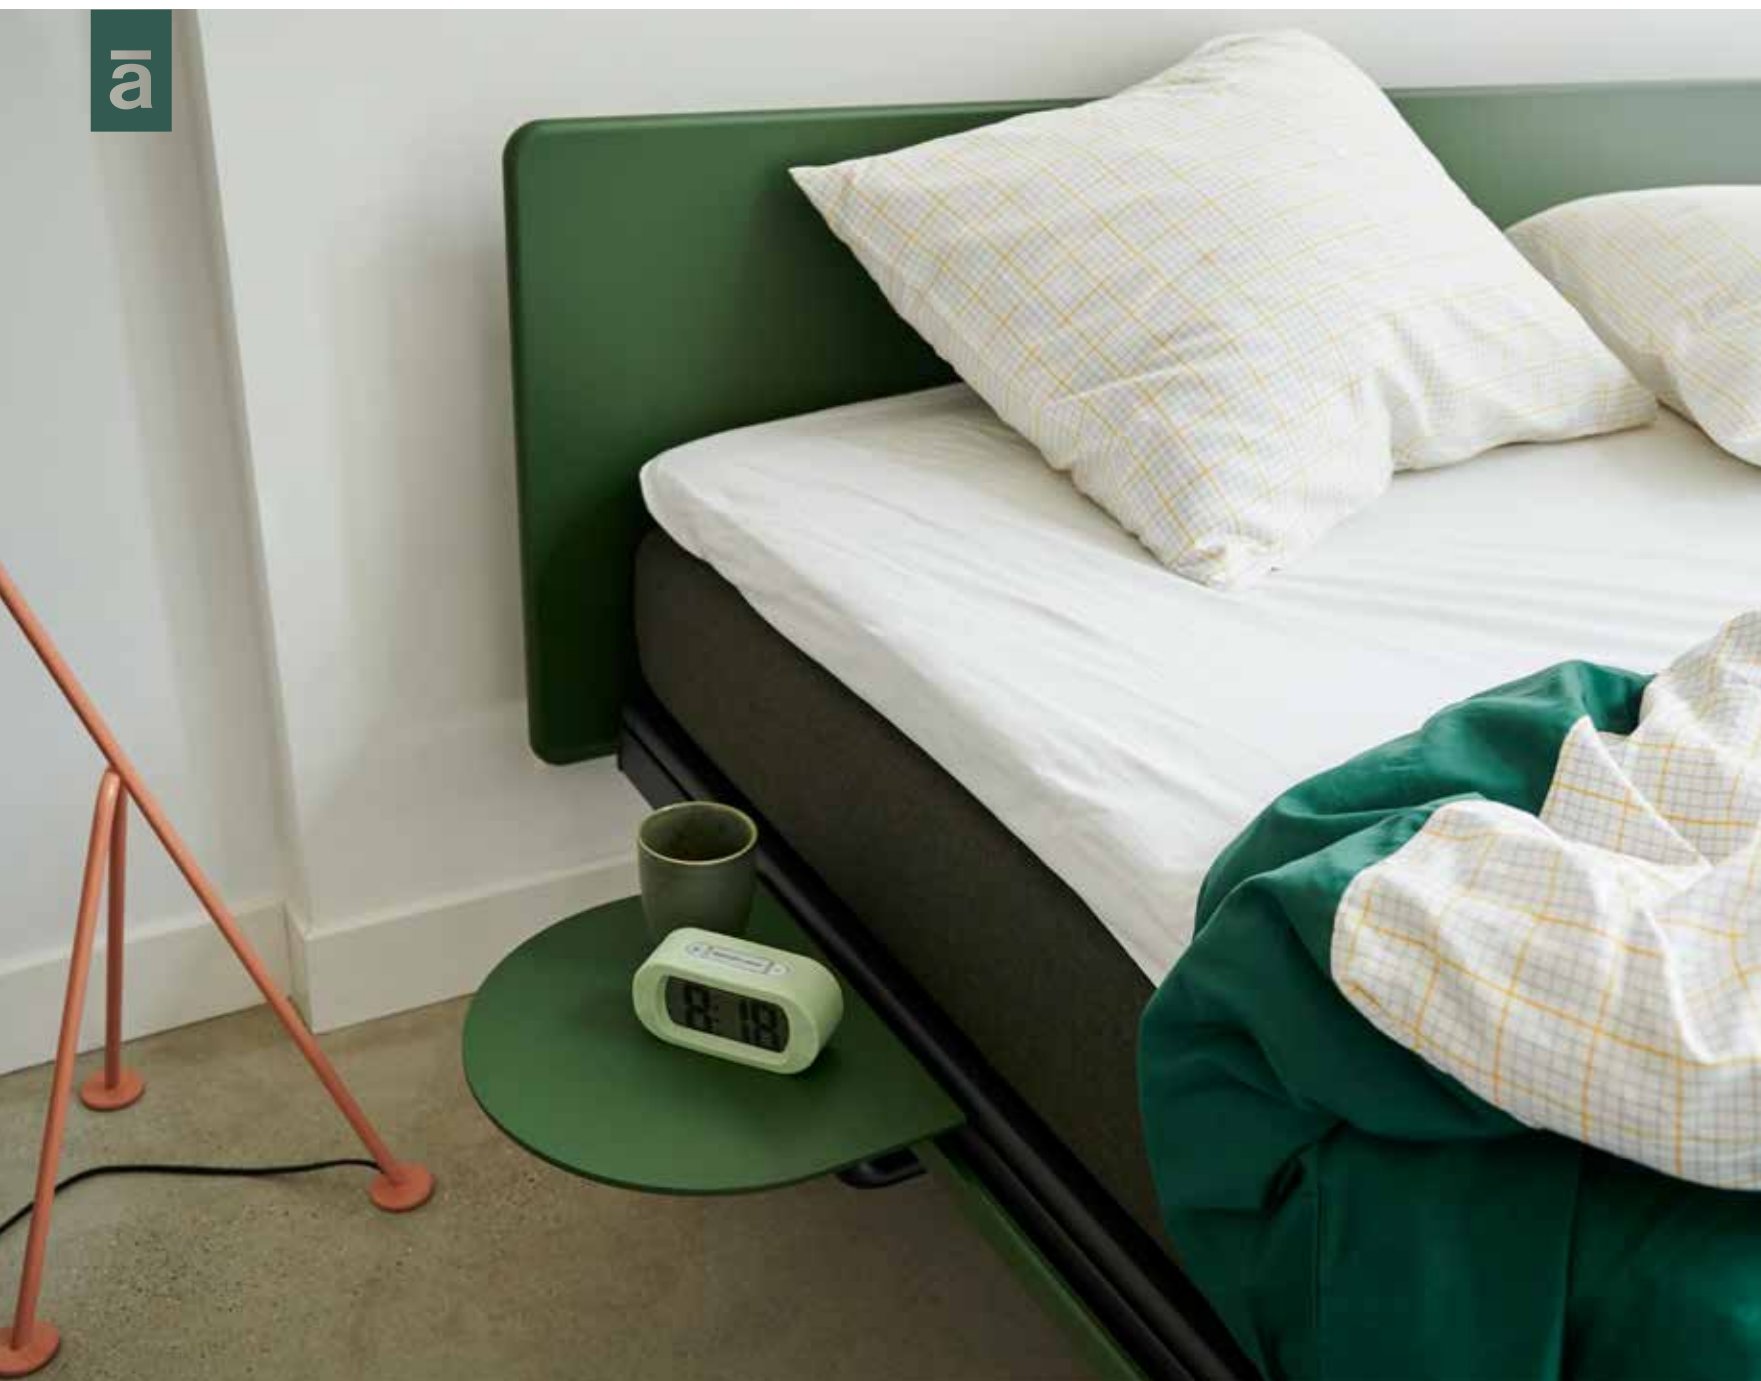

### **Straight: sleek, wooden headboard**

A minimalist wooden headboard with rounded corners, lacquered in one of the ten Auping lacquer colours. Choose a matching or contrasting colour for your frame.

### **Stitch: rugged, modern headboard**

Stitch is a rectangular headboard with a thick cord piping. The quilted seams create a modern striped pattern. This headboard can also be upholstered in any of the 89 fabrics from the Auping fabric collection.