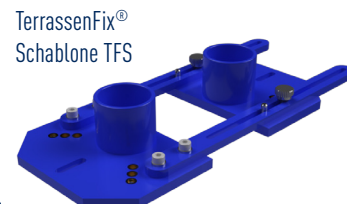

L-GoFix® MS

MA Nr. 38791/14/2

L-GoFix® MS 5,0				
d1	L	TX	DK	AD
[mm]	[mm]		[mm]	[mm]
5,0	45	25	8,5	18
5,0	50	25	8,5	20
5,0	60	25	8,5	24
5,0	70	25	8,5	28
5,0	80	25	8,5	32
5,0	90	25	8,5	36
5,0	100	25	8,5	40

L-GoFix® MS 6,0				
d1	L	TX	DK	AD
[mm]	[mm]		[mm]	[mm]
6,0	70	30	11,5	28
6,0	80	30	11,5	32
6,0	90	30	11,5	36
6,0	100	30	11,5	40
6,0	120	30	11,5	50
6,0	140	30	11,5	70
6,0	160	30	11,5	90

www.sihga.com

TerrassenFix®
Bohrenker TFB/ES II