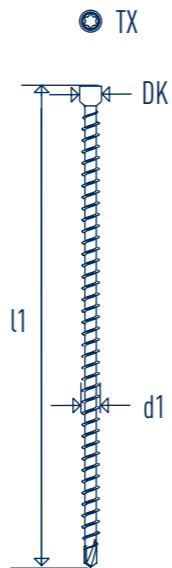

GoFix® X+ 8,0

GoFix® X+ 8,0

d1	l1	TX	DK
8,0	155	40	10
8,0	195	40	10
8,0	220	40	10
8,0	245	40	10
8,0	295	40	10
8,0	330	40	10
8,0	375	40	10
8,0	400	40	10
8,0	430	40	10
8,0	480	40	10

GoFix® X+ 8,0

d1	l1	AD 90
8,0	155	80
8,0	195	100
8,0	220	110
8,0	245	125
8,0	295	150
8,0	330	170
8,0	375	190
8,0	400	200
8,0	430	215
8,0	480	240

GoFix® X+ 8,0

d1	l1	AD 45
8,0	155	60
8,0	195	70
8,0	220	80
8,0	245	90
8,0	295	105
8,0	330	120
8,0	375	135
8,0	400	145
8,0	430	155
8,0	480	170

GoFix® X+ 8,0

Mehr Information zum Produkt!

MA Nr. 38313/17/1

GoFix® X+ 8,0

d1	l1	NT B	NT H	m	Rv	Av1	Av2
8,0	220	64	160	80	24	12	40
8,0	245	64	180	90	24	12	40
8,0	295	64	220	110	24	12	40
8,0	330	64	240	120	24	12	40
8,0	375	64	270	135	24	12	40
8,0	400	64	290	145	24	12	40
8,0	430	64	310	155	24	12	40
8,0	480	64	350	170	24	12	40

www.sihga.com

GoFix® X+ Setzlehre SL2

(B)

GoFix® X+ Balkenhalter BH2

(C)

GoFix® X+ Montagewinkel MW3/MW4

www.sihga.com

GoFix® SK 6,0