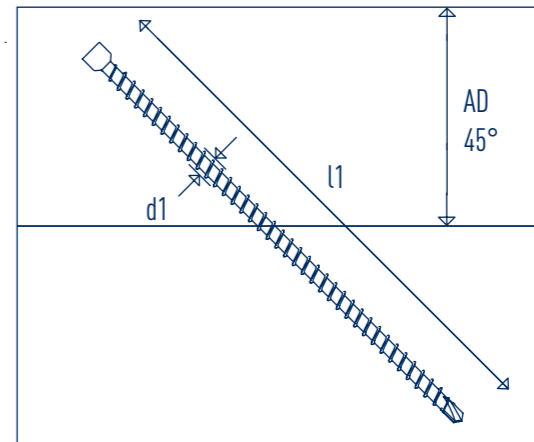

GoFix® X+ 8,0

GoFix® X+ 8,0

d1	l1	TX	DK
8,0	155	40	10
8,0	195	40	10
8,0	220	40	10
8,0	245	40	10
8,0	295	40	10
8,0	330	40	10
8,0	375	40	10
8,0	400	40	10
8,0	430	40	10
8,0	480	40	10

GoFix® X+ 8,0

d1	l1	AD 90
8,0	155	80
8,0	195	100
8,0	220	110
8,0	245	125
8,0	295	150
8,0	330	170
8,0	375	190
8,0	400	200
8,0	430	215
8,0	480	240

GoFix® X+ 8,0

d1	l1	AD 45
8,0	155	60
8,0	195	70
8,0	220	80
8,0	245	90
8,0	295	105
8,0	330	120
8,0	375	135
8,0	400	145
8,0	430	155
8,0	480	170

GoFix® X+ 8,0

Mehr Information zum Produkt!

MA Nr. 38313/17/1

GoFix® X+ 8,0

d1	l1	NT B	NT H	m	Rv	Av1	Av2
8,0	220	64	160	80	24	12	40
8,0	245	64	180	90	24	12	40
8,0	295	64	220	110	24	12	40
8,0	330	64	240	120	24	12	40
8,0	375	64	270	135	24	12	40
8,0	400	64	290	145	24	12	40
8,0	430	64	310	155	24	12	40
8,0	480	64	350	170	24	12	40

(E)

Duo Bit TX 40 - 200 mm

A1

(D)

(B)

TAKE THE BEST