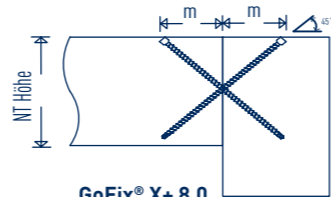

GoFix® X+ 8,0

GoFix® X+ 8,0

d1	l1	TX	DK
8,0	155	40	10
8,0	195	40	10
8,0	220	40	10
8,0	245	40	10
8,0	295	40	10
8,0	330	40	10
8,0	375	40	10
8,0	400	40	10
8,0	430	40	10
8,0	480	40	10

GoFix® X+ 8,0

d1	l1	AD 90
8,0	155	80
8,0	195	100
8,0	220	110
8,0	245	125
8,0	295	150
8,0	330	170
8,0	375	190
8,0	400	200
8,0	430	215
8,0	480	240

GoFix® X+ 8,0

d1	l1	AD 45
8,0	155	60
8,0	195	70
8,0	220	80
8,0	245	90
8,0	295	105
8,0	330	120
8,0	375	135
8,0	400	145
8,0	430	155
8,0	480	170

GoFix® X+ 8,0

Mehr Information zum Produkt!

MA Nr. 38313/17/1

GoFix® X+ 8,0

d1	l1	NT B	NT H	m	Rv	Av1	Av2
8,0	220	64	160	80	24	12	40
8,0	245	64	180	90	24	12	40
8,0	295	64	220	110	24	12	40
8,0	330	64	240	120	24	12	40
8,0	375	64	270	135	24	12	40
8,0	400	64	290	145	24	12	40
8,0	430	64	310	155	24	12	40
8,0	480	64	350	170	24	12	40