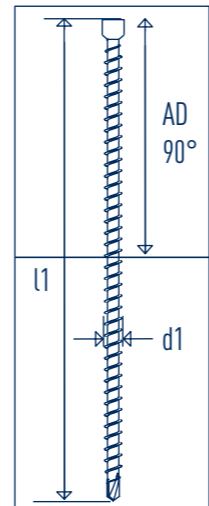

GoFix® X+ 8,0

GoFix® X+ 8,0

d1	l1	TX	DK
8,0	155	40	10
8,0	195	40	10
8,0	220	40	10
8,0	245	40	10
8,0	295	40	10
8,0	330	40	10
8,0	375	40	10
8,0	400	40	10
8,0	430	40	10
8,0	480	40	10

GoFix® X+ 8,0

d1	l1	AD 90
8,0	155	80
8,0	195	100
8,0	220	110
8,0	245	125
8,0	295	150
8,0	330	170
8,0	375	190
8,0	400	200
8,0	430	215
8,0	480	240

GoFix® X+ 8,0

d1	l1	AD 45
8,0	155	60
8,0	195	70
8,0	220	80
8,0	245	90
8,0	295	105
8,0	330	120
8,0	375	135
8,0	400	145
8,0	430	155
8,0	480	170

GoFix® X+ 8,0

Mehr Information zum Produkt!

MA Nr. 38313/17/1

GoFix® X+ 8,0

d1	l1	NT B	NT H	m	Rv	Av1	Av2
8,0	220	64	160	80	24	12	40
8,0	245	64	180	90	24	12	40
8,0	295	64	220	110	24	12	40
8,0	330	64	240	120	24	12	40
8,0	375	64	270	135	24	12	40
8,0	400	64	290	145	24	12	40
8,0	430	64	310	155	24	12	40
8,0	480	64	350	170	24	12	40

(E)

Duo Bit TX 40 - 200 mm

A1

(D)

(B)

TAKE THE BEST