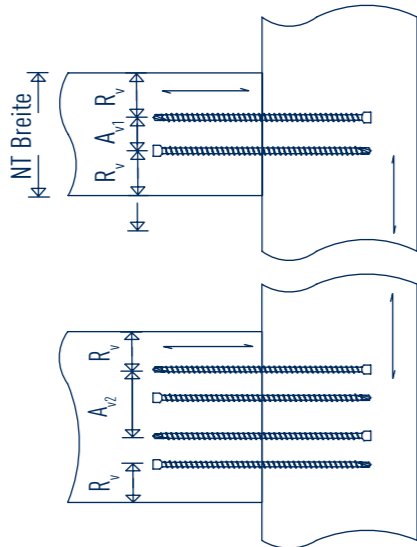

GoFix® X+ 8,0

GoFix® X+ 8,0

d1	l1	TX	DK
8,0	155	40	10
8,0	195	40	10
8,0	220	40	10
8,0	245	40	10
8,0	295	40	10
8,0	330	40	10
8,0	375	40	10
8,0	400	40	10
8,0	430	40	10
8,0	480	40	10

GoFix® X+ 8,0

d1	l1	AD 90
8,0	155	80
8,0	195	100
8,0	220	110
8,0	245	125
8,0	295	150
8,0	330	170
8,0	375	190
8,0	400	200
8,0	430	215
8,0	480	240

GoFix® X+ 8,0

d1	l1	AD 45
8,0	155	60
8,0	195	70
8,0	220	80
8,0	245	90
8,0	295	105
8,0	330	120
8,0	375	135
8,0	400	145
8,0	430	155
8,0	480	170

GoFix® X+ 8,0

Mehr Information zum Produkt!

MA Nr. 38313/17/1

GoFix® X+ 8,0

d1	l1	NT B	NT H	m	Rv	Av1	Av2
8,0	220	64	160	80	24	12	40
8,0	245	64	180	90	24	12	40
8,0	295	64	220	110	24	12	40
8,0	330	64	240	120	24	12	40
8,0	375	64	270	135	24	12	40
8,0	400	64	290	145	24	12	40
8,0	430	64	310	155	24	12	40
8,0	480	64	350	170	24	12	40

(E)

Duo Bit TX 40 - 200 mm

A1

(D)

(B)

TAKE THE BEST