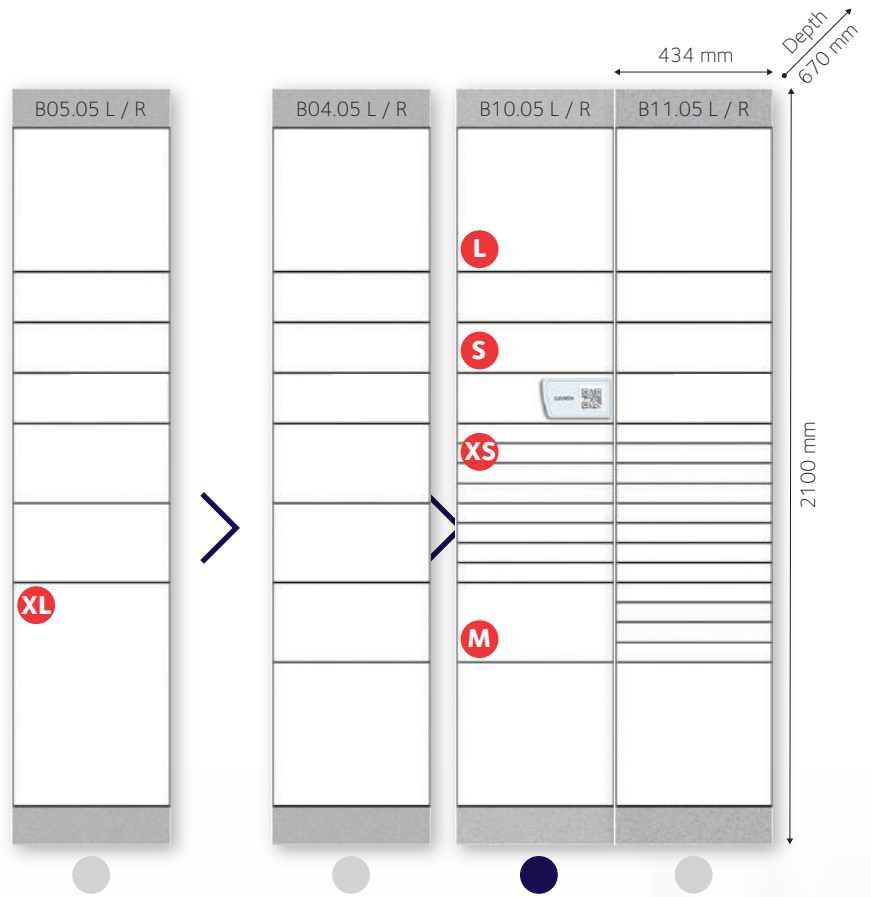

Automated Parcel Machine SnapLocker

Opens new doors to success

✓ Open an app

✓ Scan the QR-code

✓ Get your parcel

Check out more www.cleveron.eu/snaplocker

SnapLocker is the price leader of our product range and brings down the price of the automated parcel machine to a level never seen before.

On one hand it opens doors for any SME retailer by enabling the deployment of self-service platform within their service processes.

On the other hand it provides an opportunity to existing parcel service operators to expand and optimize their networks cost efficiently.

Slot size	Inner dimensions (mm)			
	H	W	D	max load (kg)
XS	45	360	530	5
S	120	360	620	15
M	200	360	620	31,5
L	380	360	620	31,5
XL	600	360	620	31,5

SnapLocker has a modular column system that allows to choose the best drawer/door configuration and layout for the APM

Unique XS drawers for small packages

Every SnapLocker has a unique QR-code for confirmation at location

All services go through a supplied smartphone application