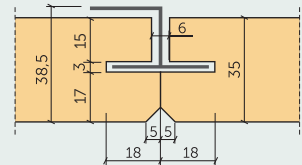

Panel thickness: **35 mm**