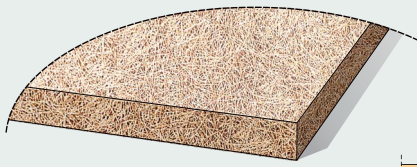

**PROFILES**
**P0** - Panel without chamfer

 Panel thickness: **15 mm**

 Panel thickness: **25 mm**

 Panel thickness: **35 mm**
**P5** - Panel with 5 mm chamfer

 Panel thickness: **15 mm**

 Panel thickness: **25 mm**

 Panel thickness: **35 mm**
**P11** - Panel with 11 mm chamfer

 Panel thickness: **25 mm**

 Panel thickness: **35 mm**
**P0-T24** - Standart T24 ceiling profile

 Panel thickness: **15 mm**

 Panel thickness: **25 mm**

 Panel thickness: **35 mm**

**PROFILES**
**P0G-T24** - Immersed T24 ceiling profile

 Panel thickness: **25 mm**

 Panel thickness: **35 mm**
**P5G-T24** - Immersed T24 ceiling profile with 5 mm chamfer

 Panel thickness: **25 mm**

 Panel thickness: **35 mm**