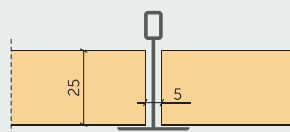

**PROFILES**
**P0** - Panel without chamfer

 Panel thickness: **15 mm**

 Panel thickness: **25 mm**

 Panel thickness: **35 mm**
**P5** - Panel with 5 mm chamfer

 Panel thickness: **15 mm**

 Panel thickness: **25 mm**

 Panel thickness: **35 mm**
**P11** - Panel with 11 mm chamfer

 Panel thickness: **25 mm**

 Panel thickness: **35 mm**
**P0-T24** - Standart T24 ceiling profile

 Panel thickness: **15 mm**

 Panel thickness: **25 mm**

 Panel thickness: **35 mm**