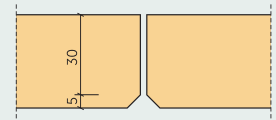

**PROFILES**
**P0** - Panel without chamfer

 Panel thickness: **15 mm**

 Panel thickness: **25 mm**

 Panel thickness: **35 mm**
**P5** - Panel with 5 mm chamfer

 Panel thickness: **15 mm**

 Panel thickness: **25 mm**

 Panel thickness: **35 mm**
**P11** - Panel with 11 mm chamfer

 Panel thickness: **25 mm**

 Panel thickness: **35 mm**
**P0-T24** - Standart T24 ceiling profile

 Panel thickness: **15 mm**

 Panel thickness: **25 mm**