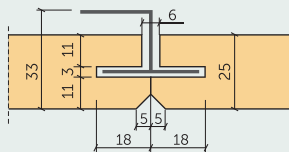

P5H - Hidden suspended ceiling profile with 5 mm chamfer

Panel thickness: **25 mm**