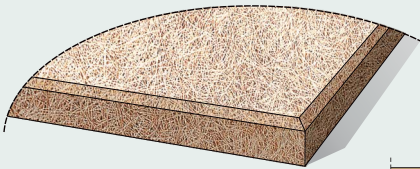

**PROFILES**
**P0** - Panel without chamfer

 Panel thickness: **15 mm**

 Panel thickness: **25 mm**

 Panel thickness: **35 mm**
**P5** - Panel with 5 mm chamfer

 Panel thickness: **15 mm**

 Panel thickness: **25 mm**

 Panel thickness: **35 mm**
**P11** - Panel with 11 mm chamfer

 Panel thickness: **25 mm**

 Panel thickness: **35 mm**
**P0-T24** - Standart T24 ceiling profile

 Panel thickness: **15 mm**

 Panel thickness: **25 mm**

 Panel thickness: **35 mm**

**PROFILES**
**P0G-T24** - Immersed T24 ceiling profile

 Panel thickness: **25 mm**

 Panel thickness: **35 mm**
**P5G-T24** - Immersed T24 ceiling profile with 5 mm chamfer

 Panel thickness: **25 mm**

 Panel thickness: **35 mm**