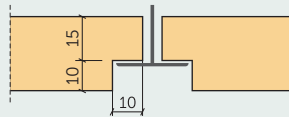

PROFILES

P0G-T24 - Immersed T24 ceiling profile

Panel thickness: **25 mm**