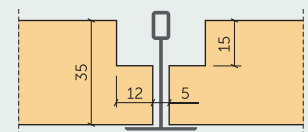

**PROFILES**
**P0** - Panel without chamfer

 Panel thickness: **15 mm**

 Panel thickness: **25 mm**

 Panel thickness: **35 mm**
**P5** - Panel with 5 mm chamfer

 Panel thickness: **15 mm**

 Panel thickness: **25 mm**

 Panel thickness: **35 mm**
**P11** - Panel with 11 mm chamfer

 Panel thickness: **25 mm**

 Panel thickness: **35 mm**
**P0-T24** - Standart T24 ceiling profile

 Panel thickness: **15 mm**

 Panel thickness: **25 mm**

 Panel thickness: **35 mm**