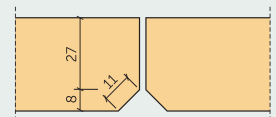

**PROFILES**
**P0** - Panel without chamfer

 Panel thickness: **15 mm**

 Panel thickness: **25 mm**

 Panel thickness: **35 mm**
**P5** - Panel with 5 mm chamfer

 Panel thickness: **15 mm**

 Panel thickness: **25 mm**

 Panel thickness: **35 mm**
**P11** - Panel with 11 mm chamfer

 Panel thickness: **25 mm**

 Panel thickness: **35 mm**
**P0-T24** - Standart T24 ceiling profile

 Panel thickness: **15 mm**

 Panel thickness: **25 mm**