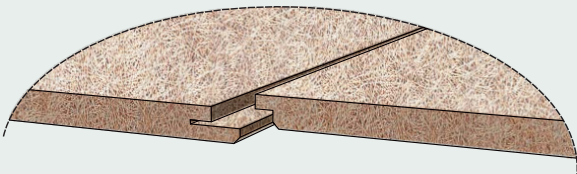

**PROFILES**
**P0** - Panel without chamfer

 Panel thickness: **15 mm**

 Panel thickness: **25 mm**

 Panel thickness: **35 mm**
**P5** - Panel with 5 mm chamfer

 Panel thickness: **15 mm**

 Panel thickness: **25 mm**

 Panel thickness: **35 mm**
**P11** - Panel with 11 mm chamfer

 Panel thickness: **25 mm**

 Panel thickness: **35 mm**
**P0-T24** - Standart T24 ceiling profile

 Panel thickness: **15 mm**

 Panel thickness: **25 mm**

 Panel thickness: **35 mm**

**PROFILES**
**P0G-T24** - Immersed T24 ceiling profile

 Panel thickness: **25 mm**

 Panel thickness: **35 mm**
**P5G-T24** - Immersed T24 ceiling profile with 5 mm chamfer

 Panel thickness: **25 mm**

 Panel thickness: **35 mm**