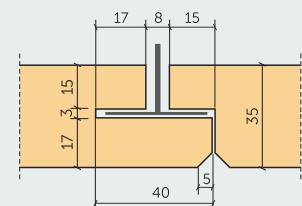

**PROFILES**
**P0** - Panel without chamfer

 Panel thickness: **15 mm**

 Panel thickness: **25 mm**

 Panel thickness: **35 mm**
**P5** - Panel with 5 mm chamfer

 Panel thickness: **15 mm**

 Panel thickness: **25 mm**

 Panel thickness: **35 mm**
**P11** - Panel with 11 mm chamfer

 Panel thickness: **25 mm**

 Panel thickness: **35 mm**
**P0-T24** - Standart T24 ceiling profile

 Panel thickness: **15 mm**

 Panel thickness: **25 mm**

 Panel thickness: **35 mm**

**PROFILES**
**P0G-T24** - Immersed T24 ceiling profile

 Panel thickness: **25 mm**

 Panel thickness: **35 mm**
**P5G-T24** - Immersed T24 ceiling profile with 5 mm chamfer

 Panel thickness: **25 mm**

 Panel thickness: **35 mm**