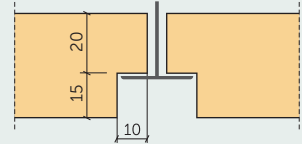

Panel thickness: **35 mm**