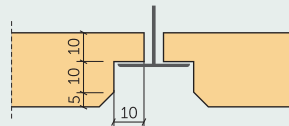

**PROFILES**
**P0** - Panel without chamfer

 Panel thickness: **15 mm**

 Panel thickness: **25 mm**

 Panel thickness: **35 mm**
**P5** - Panel with 5 mm chamfer

 Panel thickness: **15 mm**

 Panel thickness: **25 mm**

 Panel thickness: **35 mm**
**P11** - Panel with 11 mm chamfer

 Panel thickness: **25 mm**

 Panel thickness: **35 mm**
**P0-T24** - Standart T24 ceiling profile

 Panel thickness: **15 mm**

 Panel thickness: **25 mm**

 Panel thickness: **35 mm**

**PROFILES**
**P0G-T24** - Immersed T24 ceiling profile

 Panel thickness: **25 mm**

 Panel thickness: **35 mm**
**P5G-T24** - Immersed T24 ceiling profile with 5 mm chamfer

 Panel thickness: **25 mm**

 Panel thickness: **35 mm**