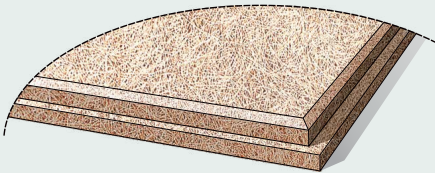

**PROFILES**
**P0** - Panel without chamfer

 Panel thickness: **15 mm**

 Panel thickness: **25 mm**

 Panel thickness: **35 mm**
**P5** - Panel with 5 mm chamfer

 Panel thickness: **15 mm**

 Panel thickness: **25 mm**

 Panel thickness: **35 mm**
**P11** - Panel with 11 mm chamfer

 Panel thickness: **25 mm**

 Panel thickness: **35 mm**
**P0-T24** - Standart T24 ceiling profile

 Panel thickness: **15 mm**

 Panel thickness: **25 mm**

 Panel thickness: **35 mm**

**PROFILES**
**P0G-T24** - Immersed T24 ceiling profile

 Panel thickness: **25 mm**

 Panel thickness: **35 mm**
**P5G-T24** - Immersed T24 ceiling profile with 5 mm chamfer

 Panel thickness: **25 mm**

 Panel thickness: **35 mm**