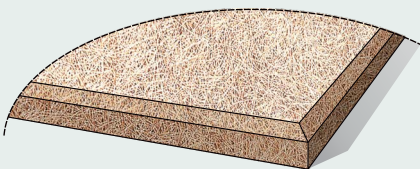

**PROFILES**
**P0** - Panel without chamfer

 Panel thickness: **15 mm**

 Panel thickness: **25 mm**

 Panel thickness: **35 mm**
**P5** - Panel with 5 mm chamfer

 Panel thickness: **15 mm**

 Panel thickness: **25 mm**

 Panel thickness: **35 mm**
**P11** - Panel with 11 mm chamfer

 Panel thickness: **25 mm**

 Panel thickness: **35 mm**
**P0-T24** - Standart T24 ceiling profile

 Panel thickness: **15 mm**

 Panel thickness: **25 mm**

 Panel thickness: **35 mm**

**PROFILES**
**P0G-T24** - Immersed T24 ceiling profile

 Panel thickness: **25 mm**

 Panel thickness: **35 mm**
**P5G-T24** - Immersed T24 ceiling profile with 5 mm chamfer

 Panel thickness: **25 mm**

 Panel thickness: **35 mm**