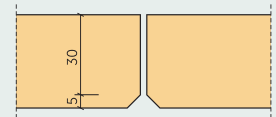

PROFILES
P0 - Panel without chamfer

 Panel thickness: **15 mm**

 Panel thickness: **25 mm**

 Panel thickness: **35 mm**
P5 - Panel with 5 mm chamfer

 Panel thickness: **15 mm**

 Panel thickness: **25 mm**

 Panel thickness: **35 mm**
P11 - Panel with 11 mm chamfer

 Panel thickness: **25 mm**

 Panel thickness: **35 mm**
P0-T24 - Standart T24 ceiling profile

 Panel thickness: **15 mm**

 Panel thickness: **25 mm**

 Panel thickness: **35 mm**

PROFILES
P0G-T24 - Immersed T24 ceiling profile