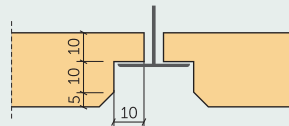

PROFILES
P0 - Panel without chamfer

 Panel thickness: **15 mm**

 Panel thickness: **25 mm**

 Panel thickness: **35 mm**
P5 - Panel with 5 mm chamfer

 Panel thickness: **15 mm**

 Panel thickness: **25 mm**

 Panel thickness: **35 mm**
P11 - Panel with 11 mm chamfer

 Panel thickness: **25 mm**

 Panel thickness: **35 mm**
P0-T24 - Standart T24 ceiling profile

 Panel thickness: **15 mm**

 Panel thickness: **25 mm**

 Panel thickness: **35 mm**

PROFILES
P0G-T24 - Immersed T24 ceiling profile

 Panel thickness: **25 mm**

 Panel thickness: **35 mm**
P5G-T24 - Immersed T24 ceiling profile with 5 mm chamfer

 Panel thickness: **25 mm**

 Panel thickness: **35 mm**
P5H - Hidden suspended ceiling profile with 5 mm chamfer