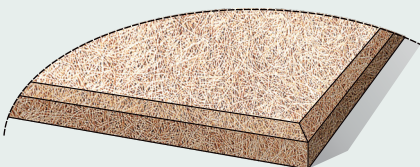

PROFILES
P0 - Panel without chamfer

 Panel thickness: **15 mm**

 Panel thickness: **25 mm**

 Panel thickness: **35 mm**
P5 - Panel with 5 mm chamfer

 Panel thickness: **15 mm**

 Panel thickness: **25 mm**

 Panel thickness: **35 mm**
P11 - Panel with 11 mm chamfer

 Panel thickness: **25 mm**

 Panel thickness: **35 mm**
P0-T24 - Standart T24 ceiling profile

 Panel thickness: **15 mm**

 Panel thickness: **25 mm**

 Panel thickness: **35 mm**

PROFILES
P0G-T24 - Immersed T24 ceiling profile

 Panel thickness: **25 mm**

 Panel thickness: **35 mm**
P5G-T24 - Immersed T24 ceiling profile with 5 mm chamfer

 Panel thickness: **25 mm**

 Panel thickness: **35 mm**
P5H - Hidden suspended ceiling profile with 5 mm chamfer

 Panel thickness: **25 mm**

 Panel thickness: **35 mm**
P5S - Hidden suspended ceiling profile with overhang and 5 mm chamfer

 Panel thickness: **35 mm**