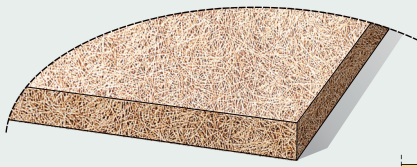

PROFILES
P0 - Panel without chamfer

 Panel thickness: **15 mm**

 Panel thickness: **25 mm**

 Panel thickness: **35 mm**
P5 - Panel with 5 mm chamfer

 Panel thickness: **15 mm**

 Panel thickness: **25 mm**

 Panel thickness: **35 mm**
P11 - Panel with 11 mm chamfer

 Panel thickness: **25 mm**

 Panel thickness: **35 mm**
P0-T24 - Standart T24 ceiling profile

 Panel thickness: **15 mm**

 Panel thickness: **25 mm**

 Panel thickness: **35 mm**

PROFILES
P0G-T24 - Immersed T24 ceiling profile

 Panel thickness: **25 mm**

 Panel thickness: **35 mm**
P5G-T24 - Immersed T24 ceiling profile with 5 mm chamfer

 Panel thickness: **25 mm**

 Panel thickness: **35 mm**
P5H - Hidden suspended ceiling profile with 5 mm chamfer

 Panel thickness: **25 mm**

 Panel thickness: **35 mm**
P5S - Hidden suspended ceiling profile with overhang and 5 mm chamfer

 Panel thickness: **35 mm**