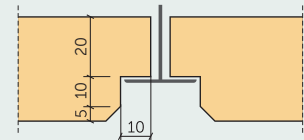

PROFILES
P0 - Panel without chamfer

 Panel thickness: **15 mm**

 Panel thickness: **25 mm**

 Panel thickness: **35 mm**
P5 - Panel with 5 mm chamfer

 Panel thickness: **15 mm**

 Panel thickness: **25 mm**

 Panel thickness: **35 mm**
P11 - Panel with 11 mm chamfer

 Panel thickness: **25 mm**

 Panel thickness: **35 mm**
P0-T24 - Standart T24 ceiling profile

 Panel thickness: **15 mm**

 Panel thickness: **25 mm**

 Panel thickness: **35 mm**

PROFILES
P0G-T24 - Immersed T24 ceiling profile

 Panel thickness: **25 mm**

 Panel thickness: **35 mm**
P5G-T24 - Immersed T24 ceiling profile with 5 mm chamfer

 Panel thickness: **25 mm**

 Panel thickness: **35 mm**
P5H - Hidden suspended ceiling profile with 5 mm chamfer