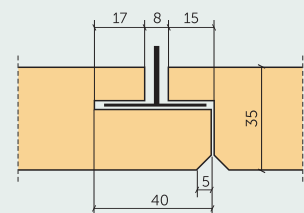

PROFILES
P0 - Panel without chamfer

 Panel thickness: **15 mm**

 Panel thickness: **25 mm**

 Panel thickness: **35 mm**
P5 - Panel with 5 mm chamfer

 Panel thickness: **15 mm**

 Panel thickness: **25 mm**

 Panel thickness: **35 mm**
P11 - Panel with 11 mm chamfer

 Panel thickness: **25 mm**

 Panel thickness: **35 mm**
P0-T24 - Standart T24 ceiling profile

 Panel thickness: **15 mm**

 Panel thickness: **25 mm**

 Panel thickness: **35 mm**

PROFILES
P0G-T24 - Immersed T24 ceiling profile

 Panel thickness: **25 mm**

 Panel thickness: **35 mm**
P5G-T24 - Immersed T24 ceiling profile with 5 mm chamfer

 Panel thickness: **25 mm**

 Panel thickness: **35 mm**
P5H - Hidden suspended ceiling profile with 5 mm chamfer

 Panel thickness: **25 mm**

 Panel thickness: **35 mm**
P5S - Hidden suspended ceiling profile with overhang and 5 mm chamfer

 Panel thickness: **35 mm**