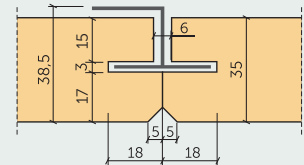

PROFILES
P0 - Panel without chamfer

 Panel thickness: **15 mm**

 Panel thickness: **25 mm**

 Panel thickness: **35 mm**
P5 - Panel with 5 mm chamfer

 Panel thickness: **15 mm**

 Panel thickness: **25 mm**

 Panel thickness: **35 mm**
P11 - Panel with 11 mm chamfer

 Panel thickness: **25 mm**

 Panel thickness: **35 mm**
P0-T24 - Standart T24 ceiling profile

 Panel thickness: **15 mm**

 Panel thickness: **25 mm**

 Panel thickness: **35 mm**

PROFILES
P0G-T24 - Immersed T24 ceiling profile

 Panel thickness: **25 mm**

 Panel thickness: **35 mm**
P5G-T24 - Immersed T24 ceiling profile with 5 mm chamfer

 Panel thickness: **25 mm**

 Panel thickness: **35 mm**
P5H - Hidden suspended ceiling profile with 5 mm chamfer

 Panel thickness: **25 mm**

 Panel thickness: **35 mm**
P5S - Hidden suspended ceiling profile with overhang and 5 mm chamfer

 Panel thickness: **35 mm**