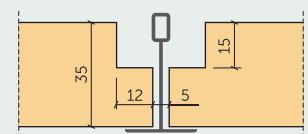

PROFILES
P0 - Panel without chamfer

 Panel thickness: **15 mm**

 Panel thickness: **25 mm**

 Panel thickness: **35 mm**
P5 - Panel with 5 mm chamfer

 Panel thickness: **15 mm**

 Panel thickness: **25 mm**

 Panel thickness: **35 mm**
P11 - Panel with 11 mm chamfer

 Panel thickness: **25 mm**

 Panel thickness: **35 mm**
P0-T24 - Standart T24 ceiling profile

 Panel thickness: **15 mm**

 Panel thickness: **25 mm**

 Panel thickness: **35 mm**

PROFILES
P0G-T24 - Immersed T24 ceiling profile

 Panel thickness: **25 mm**

 Panel thickness: **35 mm**
P5G-T24 - Immersed T24 ceiling profile with 5 mm chamfer

 Panel thickness: **25 mm**

 Panel thickness: **35 mm**
P5H - Hidden suspended ceiling profile with 5 mm chamfer