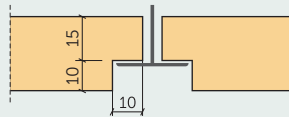

PROFILES
P0 - Panel without chamfer

 Panel thickness: **15 mm**

 Panel thickness: **25 mm**

 Panel thickness: **35 mm**
P5 - Panel with 5 mm chamfer

 Panel thickness: **15 mm**

 Panel thickness: **25 mm**

 Panel thickness: **35 mm**
P11 - Panel with 11 mm chamfer

 Panel thickness: **25 mm**

 Panel thickness: **35 mm**
P0-T24 - Standart T24 ceiling profile

 Panel thickness: **15 mm**

 Panel thickness: **25 mm**

 Panel thickness: **35 mm**

PROFILES
P0G-T24 - Immersed T24 ceiling profile

 Panel thickness: **25 mm**

 Panel thickness: **35 mm**
P5G-T24 - Immersed T24 ceiling profile with 5 mm chamfer

 Panel thickness: **25 mm**

 Panel thickness: **35 mm**
P5H - Hidden suspended ceiling profile with 5 mm chamfer