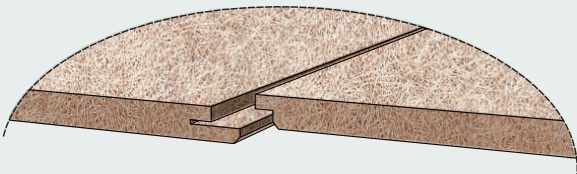

PROFILES
P0 - Panel without chamfer

 Panel thickness: **15 mm**

 Panel thickness: **25 mm**

 Panel thickness: **35 mm**
P5 - Panel with 5 mm chamfer

 Panel thickness: **15 mm**

 Panel thickness: **25 mm**

 Panel thickness: **35 mm**
P11 - Panel with 11 mm chamfer

 Panel thickness: **25 mm**

 Panel thickness: **35 mm**
P0-T24 - Standart T24 ceiling profile

 Panel thickness: **15 mm**

 Panel thickness: **25 mm**

 Panel thickness: **35 mm**

PROFILES
P0G-T24 - Immersed T24 ceiling profile

 Panel thickness: **25 mm**

 Panel thickness: **35 mm**
P5G-T24 - Immersed T24 ceiling profile with 5 mm chamfer

 Panel thickness: **25 mm**

 Panel thickness: **35 mm**
P5H - Hidden suspended ceiling profile with 5 mm chamfer

 Panel thickness: **25 mm**

 Panel thickness: **35 mm**
P5S - Hidden suspended ceiling profile with overhang and 5 mm chamfer

 Panel thickness: **35 mm**