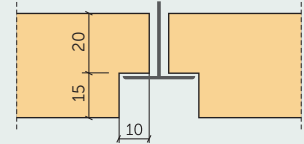

PROFILES
P0 - Panel without chamfer

 Panel thickness: **15 mm**

 Panel thickness: **25 mm**

 Panel thickness: **35 mm**
P5 - Panel with 5 mm chamfer

 Panel thickness: **15 mm**

 Panel thickness: **25 mm**

 Panel thickness: **35 mm**
P11 - Panel with 11 mm chamfer

 Panel thickness: **25 mm**

 Panel thickness: **35 mm**
P0-T24 - Standart T24 ceiling profile

 Panel thickness: **15 mm**

 Panel thickness: **25 mm**

 Panel thickness: **35 mm**

PROFILES
P0G-T24 - Immersed T24 ceiling profile

 Panel thickness: **25 mm**

 Panel thickness: **35 mm**
P5G-T24 - Immersed T24 ceiling profile with 5 mm chamfer

 Panel thickness: **25 mm**

 Panel thickness: **35 mm**
P5H - Hidden suspended ceiling profile with 5 mm chamfer