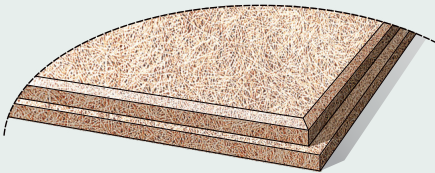

PROFILES
P0 - Panel without chamfer

 Panel thickness: **15 mm**

 Panel thickness: **25 mm**

 Panel thickness: **35 mm**
P5 - Panel with 5 mm chamfer

 Panel thickness: **15 mm**

 Panel thickness: **25 mm**

 Panel thickness: **35 mm**
P11 - Panel with 11 mm chamfer

 Panel thickness: **25 mm**

 Panel thickness: **35 mm**
P0-T24 - Standart T24 ceiling profile

 Panel thickness: **15 mm**

 Panel thickness: **25 mm**

 Panel thickness: **35 mm**

PROFILES
P0G-T24 - Immersed T24 ceiling profile

 Panel thickness: **25 mm**

 Panel thickness: **35 mm**
P5G-T24 - Immersed T24 ceiling profile with 5 mm chamfer

 Panel thickness: **25 mm**

 Panel thickness: **35 mm**
P5H - Hidden suspended ceiling profile with 5 mm chamfer

 Panel thickness: **25 mm**

 Panel thickness: **35 mm**
P5S - Hidden suspended ceiling profile with overhang and 5 mm chamfer

 Panel thickness: **35 mm**