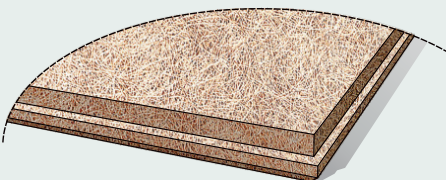

PROFILES
P0 - Panel without chamfer

 Panel thickness: **15 mm**

 Panel thickness: **25 mm**

 Panel thickness: **35 mm**
P5 - Panel with 5 mm chamfer

 Panel thickness: **15 mm**

 Panel thickness: **25 mm**

 Panel thickness: **35 mm**
P11 - Panel with 11 mm chamfer

 Panel thickness: **25 mm**

 Panel thickness: **35 mm**
P0-T24 - Standart T24 ceiling profile

 Panel thickness: **15 mm**

 Panel thickness: **25 mm**

 Panel thickness: **35 mm**

PROFILES
P0G-T24 - Immersed T24 ceiling profile

 Panel thickness: **25 mm**

 Panel thickness: **35 mm**
P5G-T24 - Immersed T24 ceiling profile with 5 mm chamfer

 Panel thickness: **25 mm**

 Panel thickness: **35 mm**
P5H - Hidden suspended ceiling profile with 5 mm chamfer

 Panel thickness: **25 mm**

 Panel thickness: **35 mm**
P5S - Hidden suspended ceiling profile with overhang and 5 mm chamfer

 Panel thickness: **35 mm**