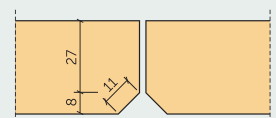

PROFILES
P0 - Panel without chamfer

 Panel thickness: **15 mm**

 Panel thickness: **25 mm**

 Panel thickness: **35 mm**
P5 - Panel with 5 mm chamfer

 Panel thickness: **15 mm**

 Panel thickness: **25 mm**

 Panel thickness: **35 mm**
P11 - Panel with 11 mm chamfer

 Panel thickness: **25 mm**

 Panel thickness: **35 mm**
P0-T24 - Standart T24 ceiling profile

 Panel thickness: **15 mm**

 Panel thickness: **25 mm**

 Panel thickness: **35 mm**

PROFILES
P0G-T24 - Immersed T24 ceiling profile