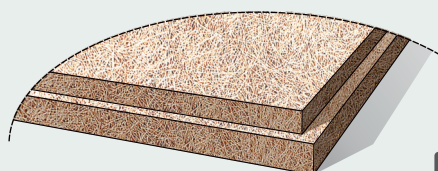

PROFILES
P0 - Panel without chamfer

 Panel thickness: **15 mm**

 Panel thickness: **25 mm**

 Panel thickness: **35 mm**
P5 - Panel with 5 mm chamfer

 Panel thickness: **15 mm**

 Panel thickness: **25 mm**

 Panel thickness: **35 mm**
P11 - Panel with 11 mm chamfer

 Panel thickness: **25 mm**

 Panel thickness: **35 mm**
P0-T24 - Standart T24 ceiling profile

 Panel thickness: **15 mm**

 Panel thickness: **25 mm**

 Panel thickness: **35 mm**

PROFILES
P0G-T24 - Immersed T24 ceiling profile

 Panel thickness: **25 mm**

 Panel thickness: **35 mm**
P5G-T24 - Immersed T24 ceiling profile with 5 mm chamfer

 Panel thickness: **25 mm**

 Panel thickness: **35 mm**
P5H - Hidden suspended ceiling profile with 5 mm chamfer

 Panel thickness: **25 mm**

 Panel thickness: **35 mm**
P5S - Hidden suspended ceiling profile with overhang and 5 mm chamfer

 Panel thickness: **35 mm**