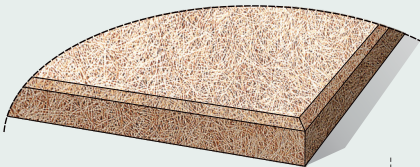

PROFILES
P0 - Panel without chamfer

 Panel thickness: **15 mm**

 Panel thickness: **25 mm**

 Panel thickness: **35 mm**
P5 - Panel with 5 mm chamfer

 Panel thickness: **15 mm**

 Panel thickness: **25 mm**

 Panel thickness: **35 mm**
P11 - Panel with 11 mm chamfer

 Panel thickness: **25 mm**

 Panel thickness: **35 mm**
P0-T24 - Standart T24 ceiling profile

 Panel thickness: **15 mm**

 Panel thickness: **25 mm**

 Panel thickness: **35 mm**

PROFILES
P0G-T24 - Immersed T24 ceiling profile

 Panel thickness: **25 mm**

 Panel thickness: **35 mm**
P5G-T24 - Immersed T24 ceiling profile with 5 mm chamfer

 Panel thickness: **25 mm**

 Panel thickness: **35 mm**
P5H - Hidden suspended ceiling profile with 5 mm chamfer

 Panel thickness: **25 mm**

 Panel thickness: **35 mm**
P5S - Hidden suspended ceiling profile with overhang and 5 mm chamfer

 Panel thickness: **35 mm**