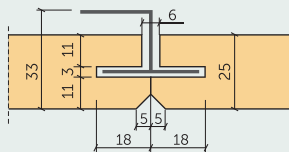

PROFILES
P0 - Panel without chamfer

 Panel thickness: **15 mm**

 Panel thickness: **25 mm**

 Panel thickness: **35 mm**
P5 - Panel with 5 mm chamfer

 Panel thickness: **15 mm**

 Panel thickness: **25 mm**

 Panel thickness: **35 mm**
P11 - Panel with 11 mm chamfer

 Panel thickness: **25 mm**

 Panel thickness: **35 mm**
P0-T24 - Standart T24 ceiling profile

 Panel thickness: **15 mm**

 Panel thickness: **25 mm**

 Panel thickness: **35 mm**

PROFILES
P0G-T24 - Immersed T24 ceiling profile

 Panel thickness: **25 mm**

 Panel thickness: **35 mm**
P5G-T24 - Immersed T24 ceiling profile with 5 mm chamfer

 Panel thickness: **25 mm**

 Panel thickness: **35 mm**
P5H - Hidden suspended ceiling profile with 5 mm chamfer

 Panel thickness: **25 mm**

 Panel thickness: **35 mm**
P5S - Hidden suspended ceiling profile with overhang and 5 mm chamfer

 Panel thickness: **35 mm**