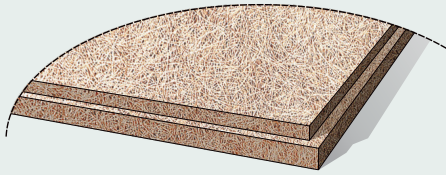

PROFILES
P0 - Panel without chamfer

 Panel thickness: **15 mm**

 Panel thickness: **25 mm**

 Panel thickness: **35 mm**
P5 - Panel with 5 mm chamfer

 Panel thickness: **15 mm**

 Panel thickness: **25 mm**

 Panel thickness: **35 mm**
P11 - Panel with 11 mm chamfer

 Panel thickness: **25 mm**

 Panel thickness: **35 mm**
P0-T24 - Standart T24 ceiling profile

 Panel thickness: **15 mm**

 Panel thickness: **25 mm**

 Panel thickness: **35 mm**

PROFILES
P0G-T24 - Immersed T24 ceiling profile

 Panel thickness: **25 mm**

 Panel thickness: **35 mm**
P5G-T24 - Immersed T24 ceiling profile with 5 mm chamfer

 Panel thickness: **25 mm**

 Panel thickness: **35 mm**
P5H - Hidden suspended ceiling profile with 5 mm chamfer

 Panel thickness: **25 mm**

 Panel thickness: **35 mm**
P5S - Hidden suspended ceiling profile with overhang and 5 mm chamfer

 Panel thickness: **35 mm**