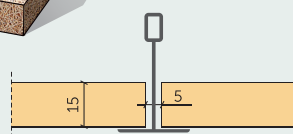

PROFILES
P0 - Panel without chamfer

 Panel thickness: **15 mm**

 Panel thickness: **25 mm**

 Panel thickness: **35 mm**
P5 - Panel with 5 mm chamfer

 Panel thickness: **15 mm**

 Panel thickness: **25 mm**

 Panel thickness: **35 mm**
P11 - Panel with 11 mm chamfer

 Panel thickness: **25 mm**

 Panel thickness: **35 mm**
P0-T24 - Standart T24 ceiling profile

 Panel thickness: **15 mm**

 Panel thickness: **25 mm**

 Panel thickness: **35 mm**

PROFILES
P0G-T24 - Immersed T24 ceiling profile

 Panel thickness: **25 mm**

 Panel thickness: **35 mm**
P5G-T24 - Immersed T24 ceiling profile with 5 mm chamfer

 Panel thickness: **25 mm**

 Panel thickness: **35 mm**
P5H - Hidden suspended ceiling profile with 5 mm chamfer