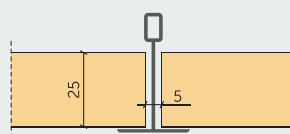

PROFILES
P0 - Panel without chamfer

 Panel thickness: **15 mm**

 Panel thickness: **25 mm**

 Panel thickness: **35 mm**
P5 - Panel with 5 mm chamfer

 Panel thickness: **15 mm**

 Panel thickness: **25 mm**

 Panel thickness: **35 mm**
P11 - Panel with 11 mm chamfer

 Panel thickness: **25 mm**

 Panel thickness: **35 mm**
P0-T24 - Standart T24 ceiling profile

 Panel thickness: **15 mm**

 Panel thickness: **25 mm**

 Panel thickness: **35 mm**

PROFILES
P0G-T24 - Immersed T24 ceiling profile