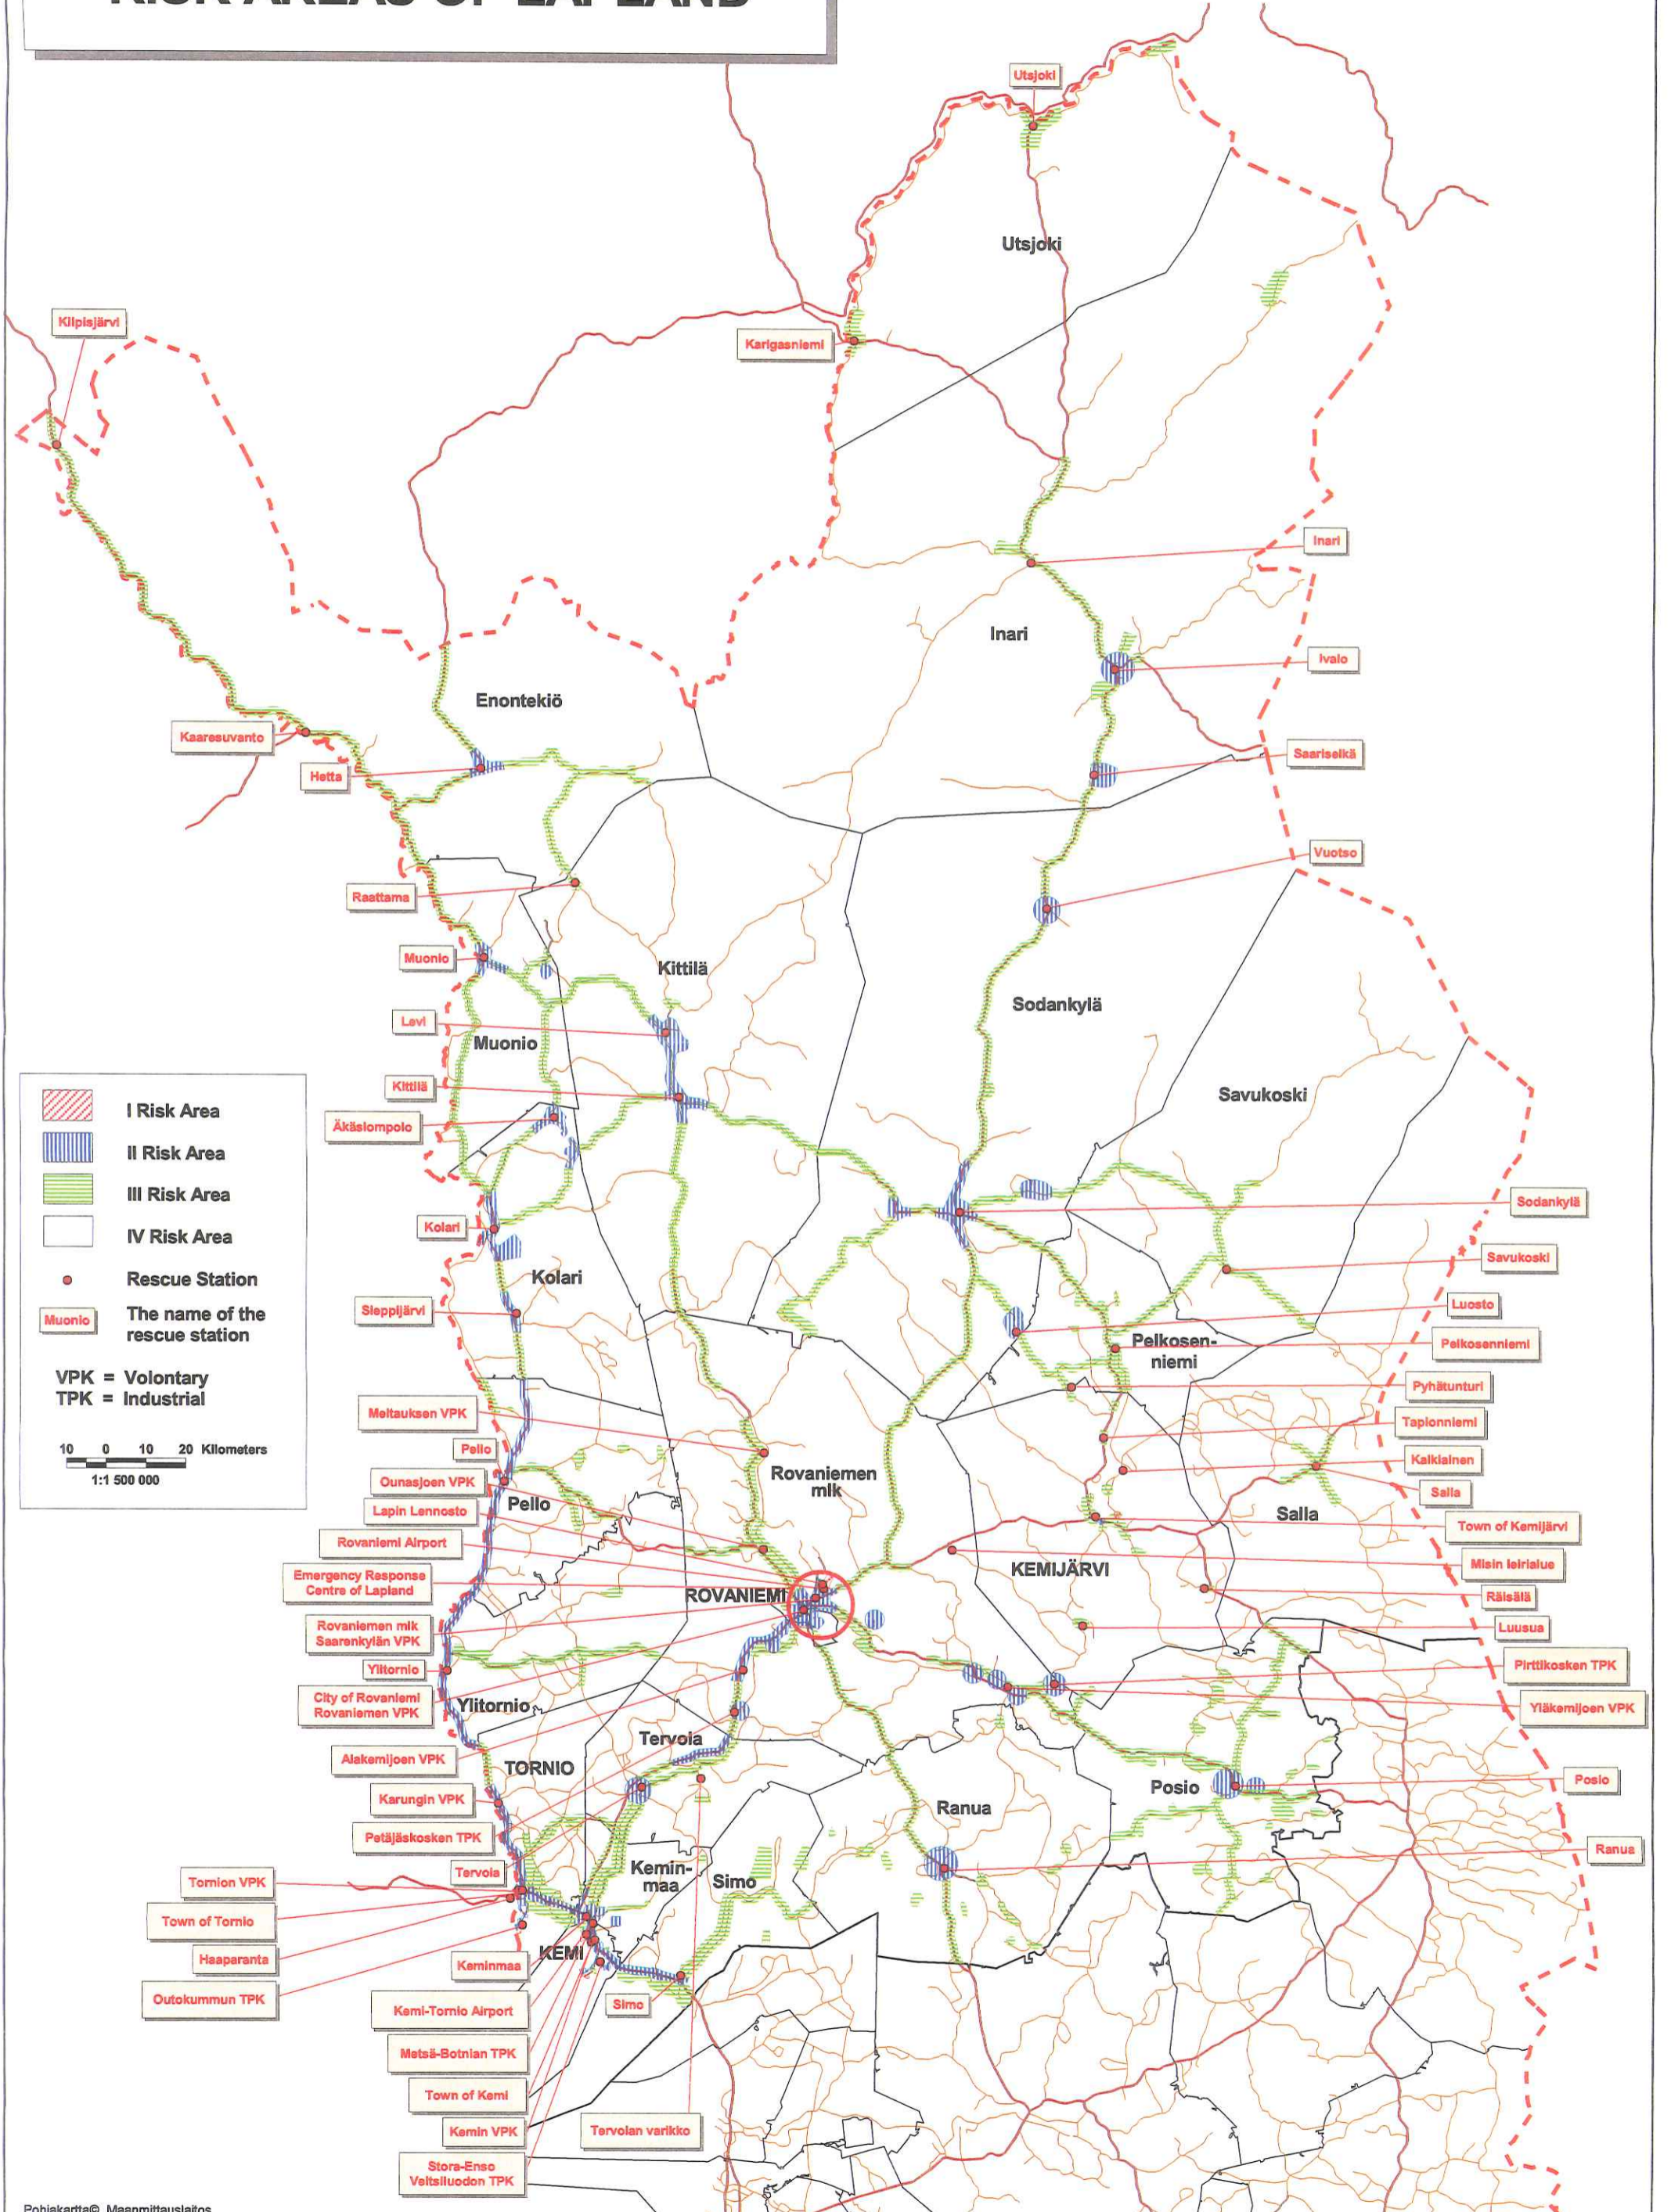

# FIRE STATIONS AND RISK AREAS OF LAPLAND

-  I Risk Area
-  II Risk Area
-  III Risk Area
-  IV Risk Area
-  Rescue Station
-  The name of the rescue station

VPK = Voluntary  
TPK = Industrial

10 0 10 20 Kilometers  
1:1 500 000