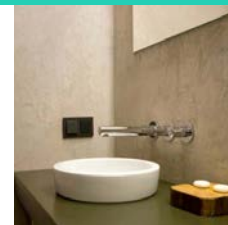

SALES INFORMATION:

Anna Purro / +372 53 003 440 / anna@endover.ee / endover.ee/47bloftid

ENDOVER

KINNISVARA