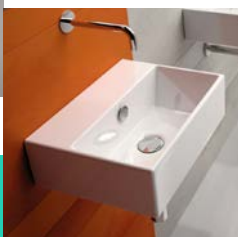

WC SINK

Catalano, Premium 40
cod. 140VP00 40x32

- Made in Italy