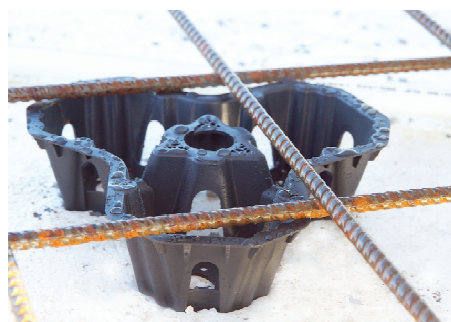

PAIGALDUS

Pakume ka spetsiaalset laotuspulka.

AS TOPFLOOR

KIISA 8, TALLINN 11313
EESTI VABARIIK / ESTONIA
Ehituskaubad, betoonitööde
materjalid ja tarvikud

www.topfloor.ee

Tel.: +372 5820 1000
Tel.: +372 6106 435
Fax: +372 6106 436
topfloor@topfloor.ee

Betooni lisaained ja betoonikeemia . superplastifikaatorid
teraskiud ja sünt.kiud . armatuurikandurid . rõõbasvomid
pulbrilised pinnakövendid . järelhooldusained . nakked
veetökked . impregandid . ehituskrohvid . isol.materjalid
remondisegud . vuugivormid . vuugitaited . vedelpigmendid
pulberpigmentid . puhastusained . materjalid ja tarvikud
betoonitöödeks . seadmete rent . kiudarmeeringu arvutused
betoonpõrandate projekteerimine . laomüük ja kohalevedu
Eesti . Läti . Leedu . Soome . Vene Föderatsioon .