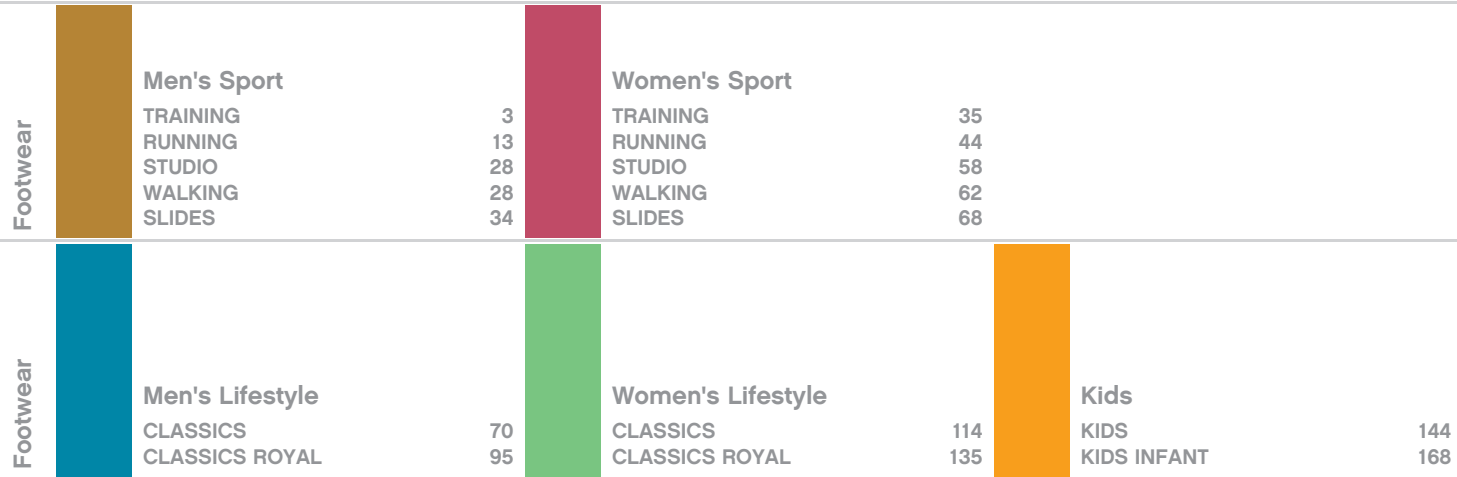

Reebok

Be more human.

REBEL_ATION

AWAKENING TO OUR OWN POTENTIAL

FOOTWEAR FW16

Men's Sport

TRAINING - CROSSFIT

R CROSSFIT LIFTER PLUS2.0