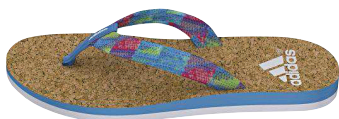

S78049
deliv.12/15

mahila thong W

An easy go-to for strolls down the beach, this thong's natural cork footbed gives a comfortable feel and organic look to the mahila. With soft comfort straps and a water-ready design.

Thong construction for comfort and style
Textile upper
cork footbed extra soft cork footbed for comfort and style
Die-cut EVA sole unit with textured outsole
TEXTILE

S78049 shock pink s16/white/prism blue f13
Size 4-10 **24,95 €**