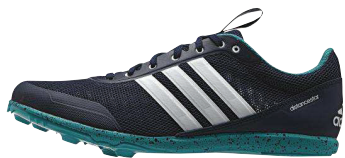

AQ5593 collegiate navy/ftwr white/eqt green
s16

Size 3.5-10.5 **99,95 €**

AQ5593
deliv.01/16

jumpstar

Leap with power in these jumping shoes built to help athletes take flight. Made with a synthetic and mesh upper for breathability and durability, these shoes are lightweight and perfectly balanced.

S42048 collegiate navy/ftwr white/eqt green
s16

Size 6-12.5; 13.5 **74,95 €**

S42048
deliv.01/16

jumpstar w

Leap with power in these jumping shoes built to help athletes take flight. Made with a synthetic and mesh upper for breathability and durability, these shoes are lightweight and perfectly balanced.

AF5621 collegiate navy/ftwr white/eqt green
s16

Size 3.5-10.5 **74,95 €**

AF5621
deliv.01/16

distancestar

Set the pace to fast in these lightweight distance spikes built for competition. With a mesh and synthetic upper, this shoe is durable and breathable for max performance.

AF5609 collegiate navy/ftwr white/eqt green
s16

Size 6-12.5; 13.5; 14.5 **69,95 €**

AF5609
deliv.01/16

AF5613
deliv.01/16

distancestar w

Set the pace to fast in these lightweight distance spikes built for competition. With a mesh and synthetic upper, this shoe is durable and breathable for max performance.