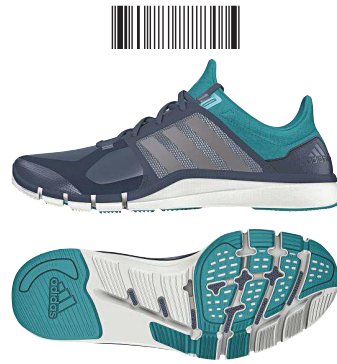

AQ5368 core black/core black/halo pink s16

Size 3.5-9 **84,95 €**

bounce
NON MARKING

AQ5368
deliv.12/15

Borama

The Borama is up to any training challenge. Designed for high-intensity workouts, it combines a snug, stretchy upper with floating ankle support and added midfoot support. With two pivot points in the outsole for rotational moves.

AF5901 core black/matte silver/ftwr white

Size 3.5-9 **84,95 €**

AF5901
deliv.12/15

NATURAL FLEXIBILITY

WOMEN
TRAINING

AF5858
deliv.12/15

AF5855
deliv.12/15

AF5859
deliv.12/15

adipure
NON MARKING

Adipure 360.3 W

Lace it up and the difference is obvious. A soft, one-piece stretch mesh upper integrates laces with a floating medial cage for custom midfoot support. Flex grooves in the outsole provide natural movement.