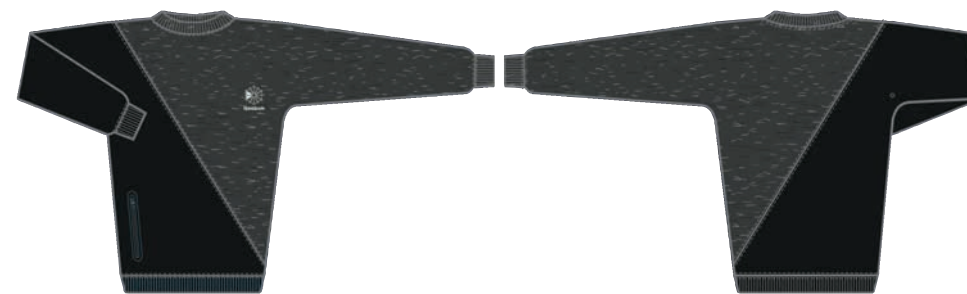

● AA8989
deliv.06/15