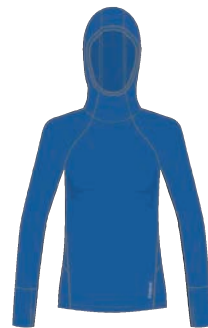

AA9855  
deliv.06/15

AA9852  
deliv.06/15

SLIM

core

**SPORT ESSENTIALS SMOOTH HOOD**

AA9855	HANDY BLUE F11-R
AA9852	BLACK

Size 2XS-XL **49,95 €**

This polyester elastane pullover hoodie features a soft hand for comfort • PlayDry fabric technology wicks moisture to keep skin dry • Thumbholes keep sleeves down and in place • Back pocket for storage • Slim fit moves with your body