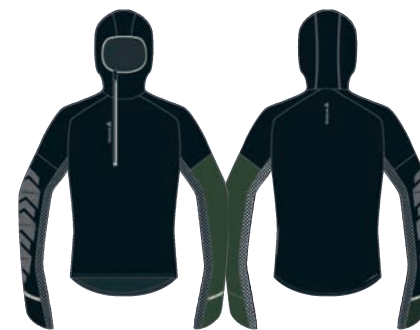

**RUNNING - ONE SERIES**

**A99430**  
deliv.06/15

**One Series Running Lightweight Warmth Jacket**

**A99430 DARK SAGE F14-R**  
 Size XS-2XL **129,95 €**  
 Style meets function in this slim fitting technical piece that works as hard as you do. Stretch woven soft shell construction allows for impressive mobility while PlayWarm technology and Laser-perforated zones keep moisture, warmth and breathability in control. • Hooded jacket with sleeve graphic for style • Stretch-woven soft shell fabric to front for mobility • Secure stash pocket • Zoned laser perforation on front body for breathability • Hand warmers for extra protection • 360 Reflectivity • PlayWarm fabric for cold-weather moisture control • Slim Fit