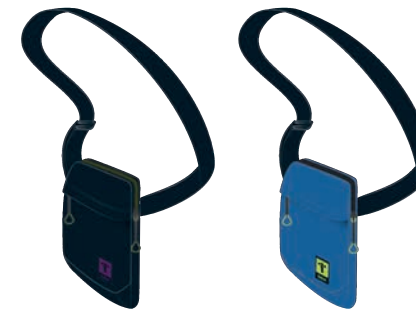

● AB1074 deliv.06/15 ● AB1075 deliv.06/15

Motion Workout City Bag

AB1074	BLACK
AB1075	HANDY BLUE F11-R
Size N SZ; N SZ	
7 x 21 x 26 cm	
5 l	
14,95 €	

BAGS - SPORT ESSENTIALS