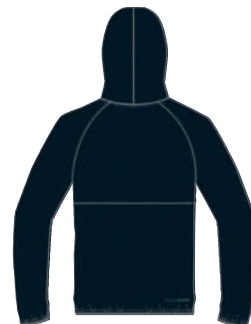

● AA4572
deliv.06/15