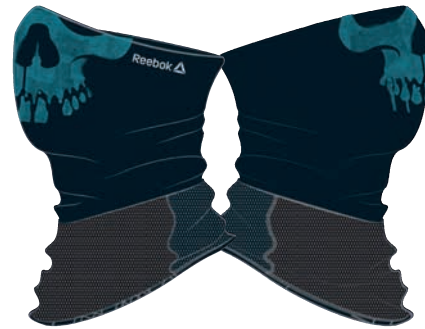

RUNNING - ONE SERIES

E&A

One Series Running Tube Scarf

AB0928 BLACK
Size OSFM **19,95 €**

Faces can stay warm and dry with this scarf designed to keep the weather away during the coldest runs. ▪ Stretch fleece construction ▪ PlayWarm technology wicks away moisture ▪ Graphic print hooks into Apparel collection ▪ Reflective screen print logo

BC 2

● AB0928
deliv.06/15

OS Running Beanie

AB0930 BLACK
Size OSFM **18,95 €**

Keep Jack Frost from nipping at your ears with this stylish and comfortable running beanie. PlayWarm main fabric helps wick away moisture while the high stretch jersey fabric offers a protective exterior. ▪ PlayWarm main fabric ▪ Reflective screen print logo ▪ Hidden pony tail hole ▪ PlayWarm woven label ▪ Ear shape design ▪ High stretch brushed jersey