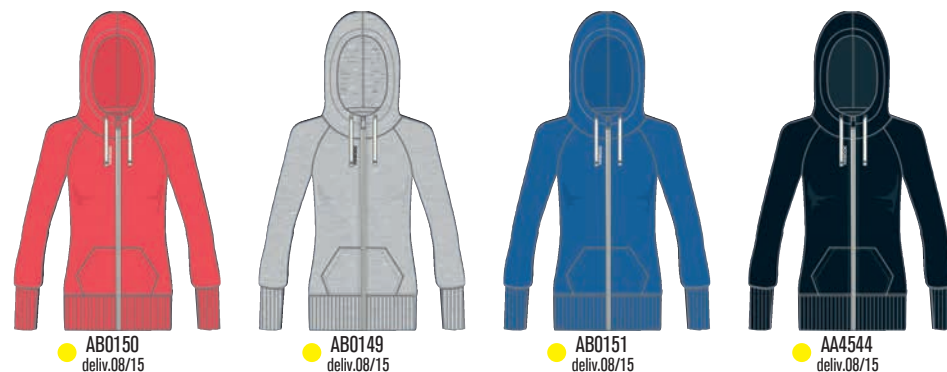

AA9541 FAUX INDIGO SLUB-R  
 AA4530 MED GREY NEON SLUB-R  
 AA9542 ORCHID SLUB-R  
 Size 2XS-XL **52,95 €**

● AA9541  
deliv.06/15

● AA4530  
deliv.06/15

● AA9542  
deliv.06/15

**ELEMENTS FRENCH TERRY FULL ZIP HOODIE**