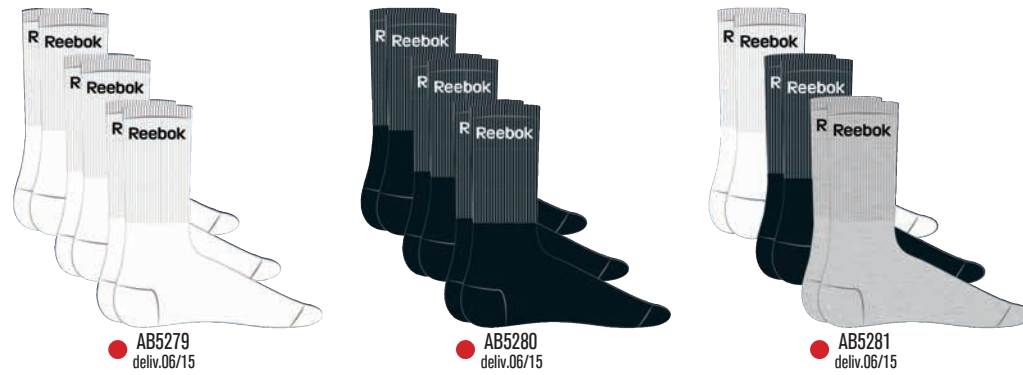

Royal Unisex Crew Socks 3 for 2

AB5279 WHITE ③
AB5280 BLACK ②
AB5281 MEDIUM GREY HEATHER ①
Size ① 35½; 1214; 9-11; 6812 ② 1214; 35½; 9-11; 6812 ③ 6812; 9-11; 35½; 1214
Size 35½; 1214; 9-11; 6812; 1214; 35½; 9-11; 6812; 6812; 9-11; 35½; 1214
8,95 €
These 100% cotton socks are a comfortable choice for everyday activities ▪ Ribbed cuff keeps socks in place