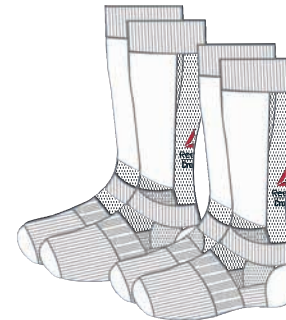

AB5298
deliv.06/15

CrossFit Crew Compression 2 Pack Sock

AB5298 WHITE/WHITE

Size 910L; 5-6M; 111M; 781S; 24,95 €

5-6L; 5-6S; 111L; 910M; 781M;

111S; 910S; 781L

Keep your feet feeling fresh during and after workouts with this full compression sock that helps with muscle support • Mesh panels for additional breathability • Cushioning on toe and heel to enhance shock absorption