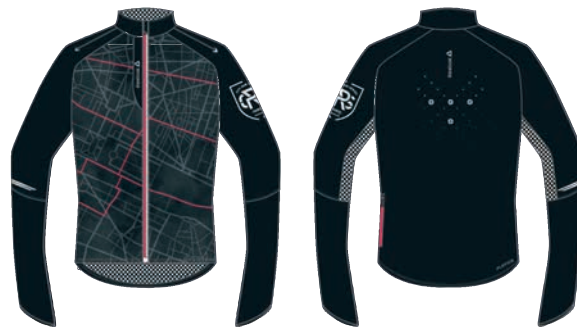

BC 2 ATL

One Series Running Wind Breaker Paris

A99425 BLACK
Size XS-2XL 79,95 €

Nous aimons Paris! This lightweight, stretch woven piece features Playlce technology and a laser-perforated backing for breathable comfort that's ready to tackle any city street. • Stretch woven lightweight fabric with sublimated Paris graphic on front body • Sleeve graphic for style • Laser-perforated back for breathability • Secure stash pocket. • 360 Reflectivity • Playlce wicking fabric construction • Slim Fit

enhanced