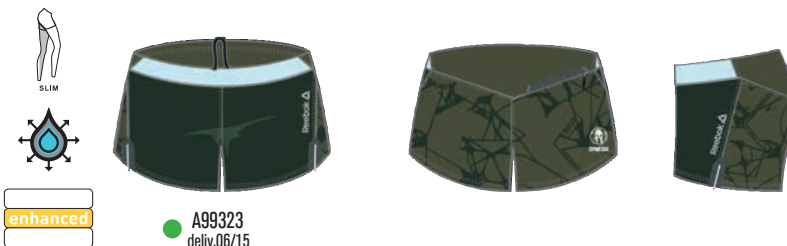

enhanced

● **A99323**
deliv.06/15