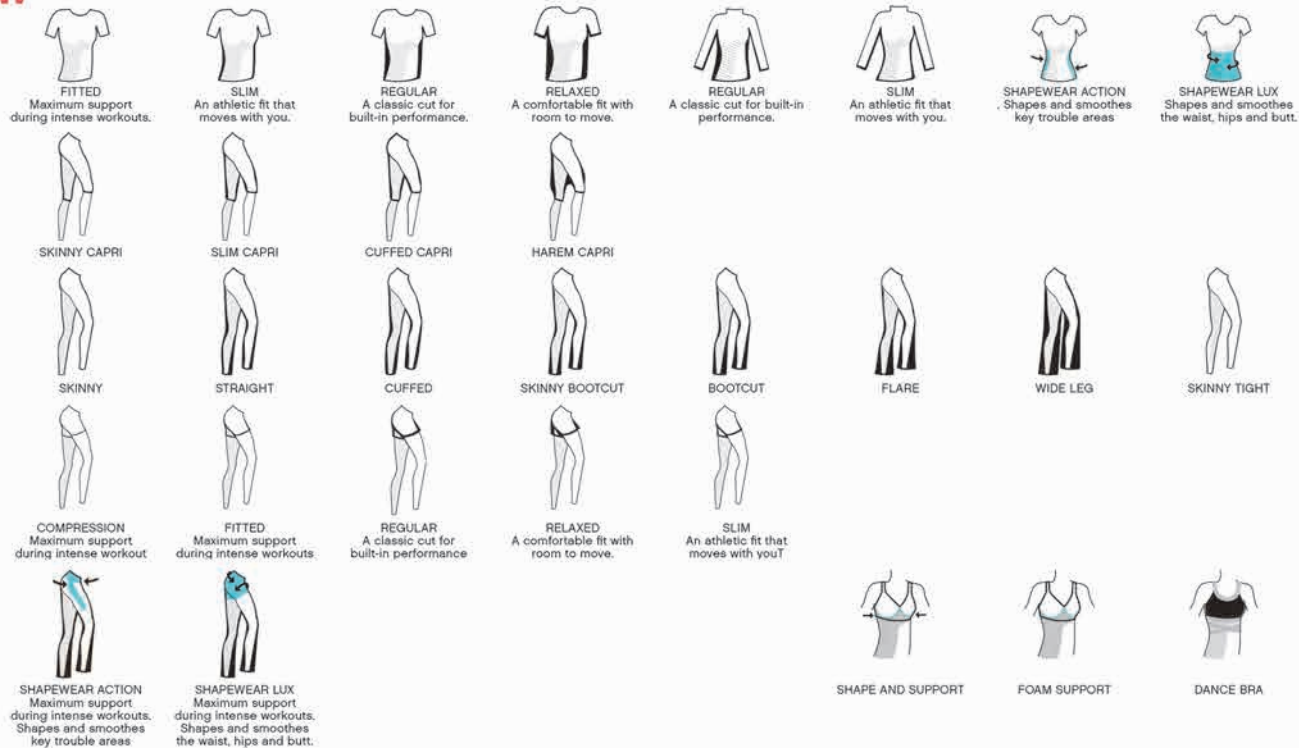

WOMEN'S FIT ICONS

W