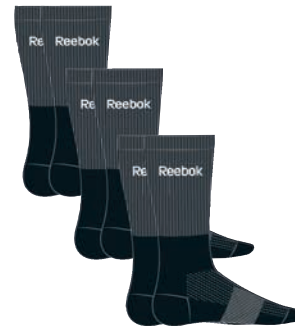

AB5261
deliv.06/15