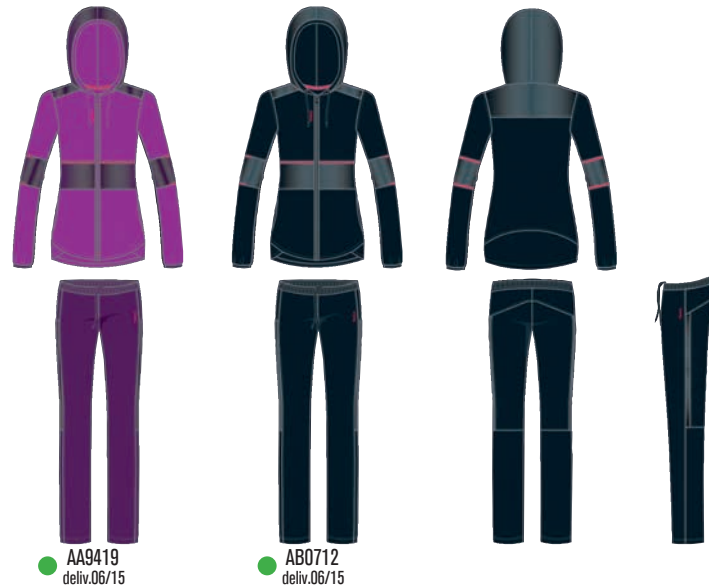

AA9419
deliv.06/15

AB0712
deliv.06/15

TS STRECH POLY

AA9419 FIERCE FUCHSIA F15-R

AB0712 BLACK

Size 2XS-XL **69,95 €**

25 x 80 x 28 cm

This stretch tracksuit will give you freedom to move. • Shaped back hem for fit • Shaped back yoke for freedom of movement • Open pockets for storage • Slim fit