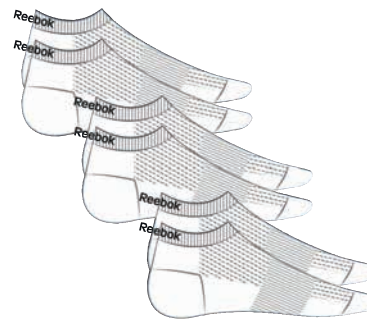

Size 35½; 9-11; 1214; 6812; 9-11; 1214; 6812; 35½; 1214; 6812; 35½; 9-11 **9,95 €**

These socks will keep your feet comfortable inside or outside the gym ▪ Mesh panel for ventilation ▪ Arch support for better fit ▪ Terry toe and heel for comfort ▪ Ribbed cuff keeps sock in place