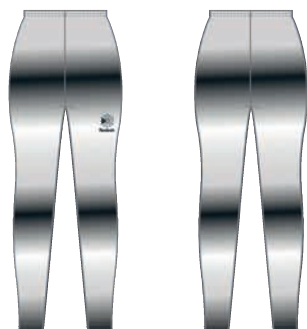

FOUNDATION

BC 4

● AA3890
deliv.06/15

Spirit Printed PES Leggings

AA3890 WHITE

Size 2XS-XL **32,95 €**

Cropped polyester leggings ease you into colder months. All over print inspired by Reebok archive and an HD Starcrest Logo branding. • 7/8 length just above ankle designed for activity. • Fitted for maximum support during intense workouts.

Foundation Small Logo Tee

AA3844 BLACK

AA9166 MEDIUM GREY HEATHER

Size 2XS-XL **20,95 €**

A small Starcrest Logo HD print and contrast color rib detailing add sporty style with this tee, fitted for maximum support during intense workouts.