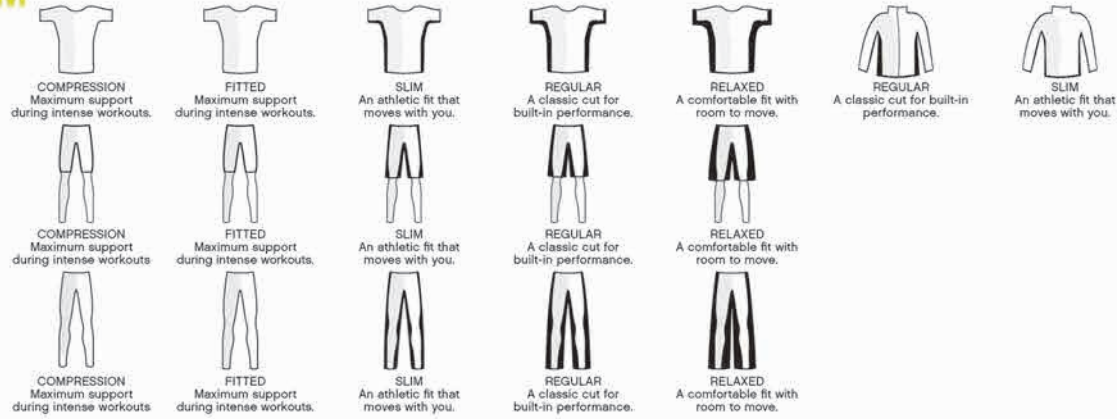

MEN'S FIT ICONS

M