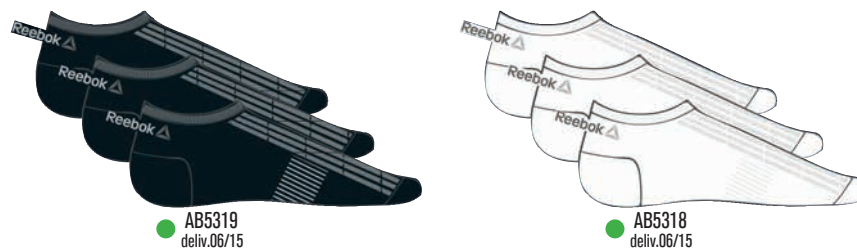

● **AB5319**
deliv.06/15

● **AB5318**
deliv.06/15