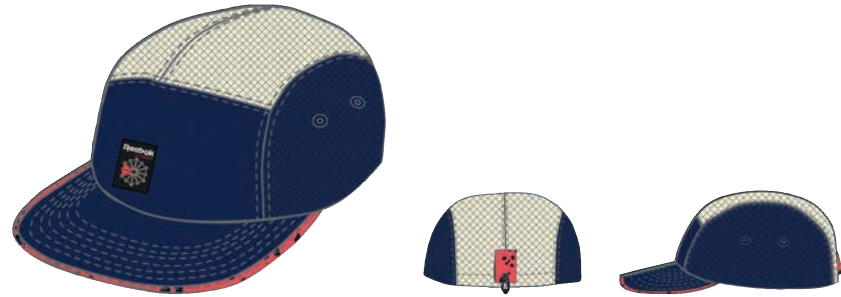

BC 5

● AB9067
deliv.09/15

Classics JWF Cap Outdoor

AB9067 COLLEGIATE NAVY/PAPERWHITE S15-R
Size OSFM 24,95 €

Street style flat visor 5 panel cap amped up with an elastic drawcord, for a better fit. Printed Starcrest Logo inside tape for authenticity. • Playdry sweat headband with moisture wicking helps keep skin dry and comfortable. • Stylish printing under the visor.