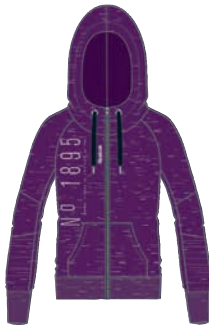

WOMEN'S BASICS

SPORT STYLE

● AA3754
deliv.06/15