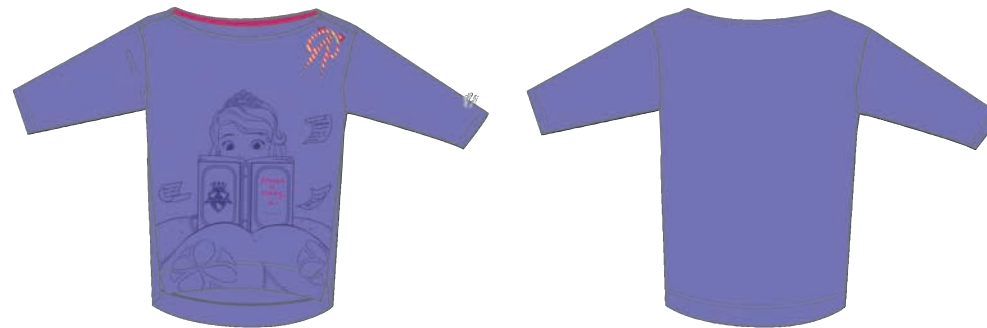

● **AB5413**
deliv.06/15