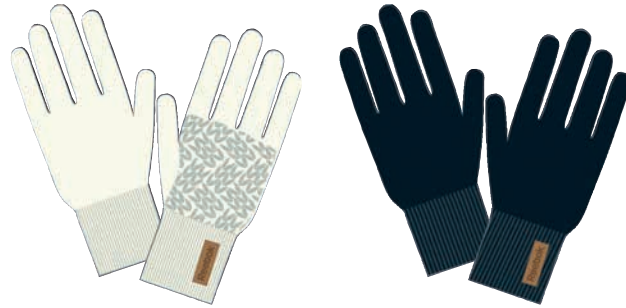

OW Unisex Cable Gloves

AB2796 CHALK S14-R
AB2797 BLACK
Size S-L 19,95 €

● AB2796
deliv.06/15

● AB2797
deliv.06/15