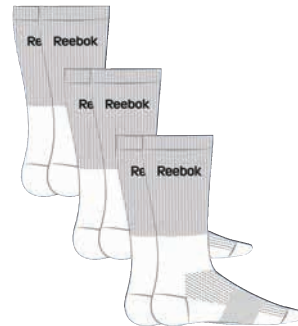

AB5260
deliv.06/15