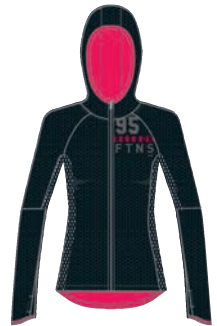

AA9797  
deliv.06/15

AA9795  
deliv.06/15

Workout Ready Premium Hex FullZip Fleece

AA9805 BLACK

AA4591 FAUX INDIGO S15-R

Size 2XS-XL 54,95 €

This full zip shirt, constructed with premium poly elastane two-tone Hex fleece, will keep you warm and comfortable during training. • PlayWarm traps heat and wicks away moisture • Elastic mesh side panels for breathability • Slightly dropped tail for extra coverage • Zipper garage helps prevent discomfort around chin • Thumbholes keep sleeves down and in place • Slim fit moves with your body