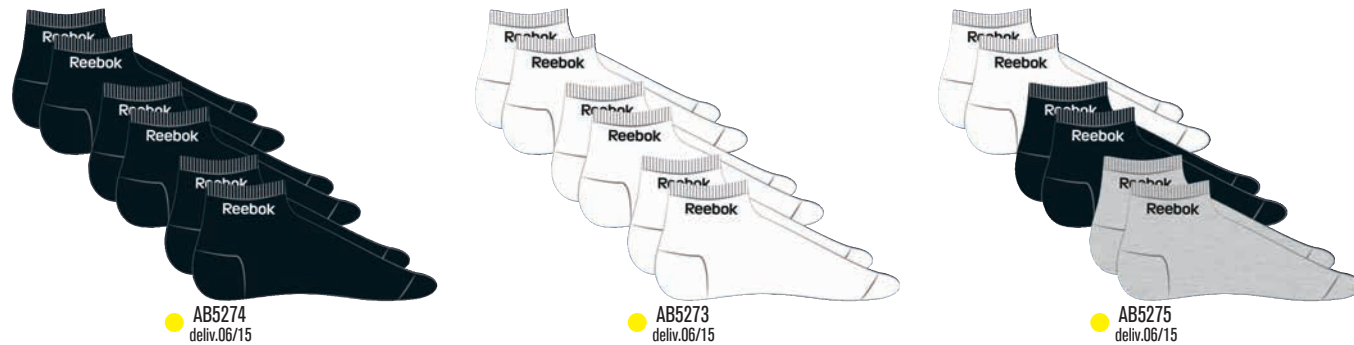

These 100% cotton socks are a comfortable choice for everyday activities • Ribbed cuff keeps socks in place

● **AB5272**  
deliv.06/15

● **AB5270**  
deliv.06/15

**Royal Unisex Crew Socks 3 for 2**

**AB5279** WHITE ③  
**AB5280** BLACK ②  
**AB5281** MEDIUM GREY HEATHER ①  
 Size ① 35½; 1214; 9-11; 6812 ② 1214; 35½; 9-11; 6812 ③ 6812; 9-11; 35½; 1214  
 Size 35½; 1214; 9-11; 6812; 1214; 35½; 9-11; 6812; 6812; 9-11; 35½; 1214  
 8,95 €  
 These 100% cotton socks are a comfortable choice for everyday activities ▪ Ribbed cuff keeps socks in place