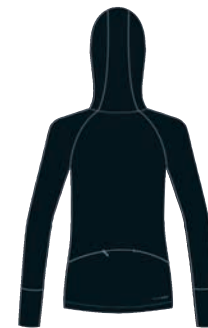

AA9855  
deliv.06/15

AA9852  
deliv.06/15

SLIM

core

**SPORT ESSENTIALS SMOOTH HOOD**

AA9855	HANDY BLUE F11-R
AA9852	BLACK

Size 2XS-XL **49,95 €**

This polyester elastane pullover hoodie features a soft hand for comfort • PlayDry fabric technology wicks moisture to keep skin dry • Thumbholes keep sleeves down and in place • Back pocket for storage • Slim fit moves with your body