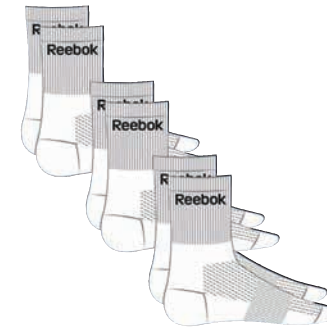

AB5263
deliv.06/15

Sport Essentials Unisex Mid Crew Sock 3P

AB5264 BLACK ②

AB5263 WHITE ①

Size ① 35½; 9-11; 1214; 6812 ② 1214; 9-11; 6812; 35½

Size 35½; 9-11; 1214; 6812; 1214; 9-11; 6812; 35½ **12,95 €**

These socks will keep your feet comfortable inside or outside the gym ▪ Mesh panel for ventilation ▪ Arch support for better fit ▪ Terry toe and heel for comfort ▪ Ribbed cuff keeps sock in place