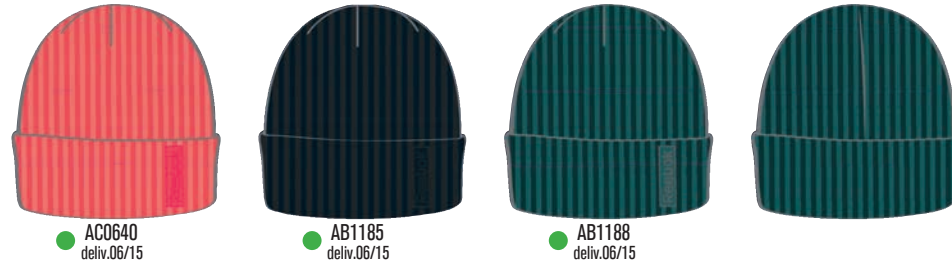

● AC0640
deliv.06/15

● AB1185
deliv.06/15

● AB1188
deliv.06/15

SPORT ESSENTIALS Womens Basic Logo Beanie

AC0640 POPPY RED F15-R

AB1185 BLACK

AB1188 DEEP TEAL S12-R

Size OSFW 11,95 €

Women's cap with stitched logo gives you style and UV protection on top • 100% cotton is comfortable and breathable • Twill patch with Reebok embroidery for style

OTHER - SPORT ESSENTIALS