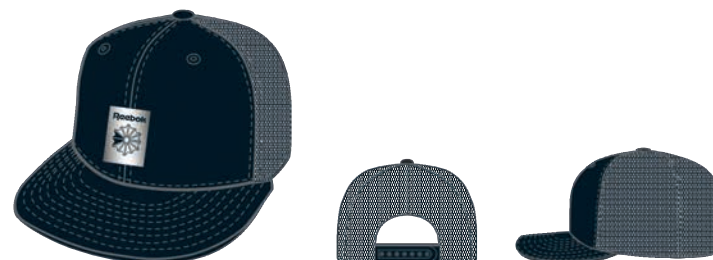

● AB9070
deliv.08/15