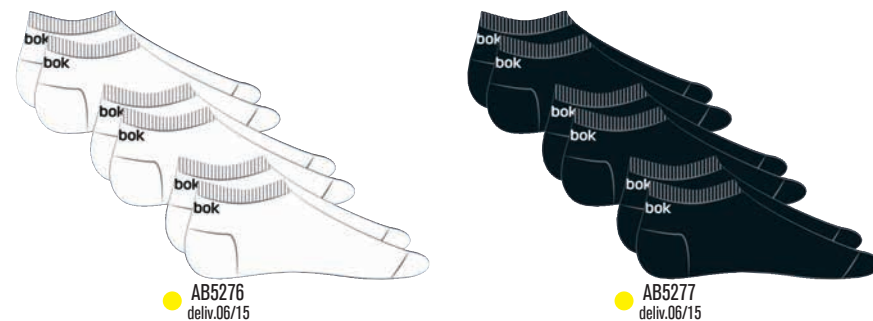

Royal Unisex Inside Socks 3 for 2

AB5276 WHITE ②
AB5277 BLACK ①
Size ① 9-11; 6812; 1214; 35½ ② 9-11; 35½; 6812; 1214
Size 9-11; 6812; 1214; 35½; 9-11; 35½; 6812; 1214
6,95 €
These 100% cotton socks are a comfortable choice for everyday activities ▪ Ribbed cuff keeps socks in place